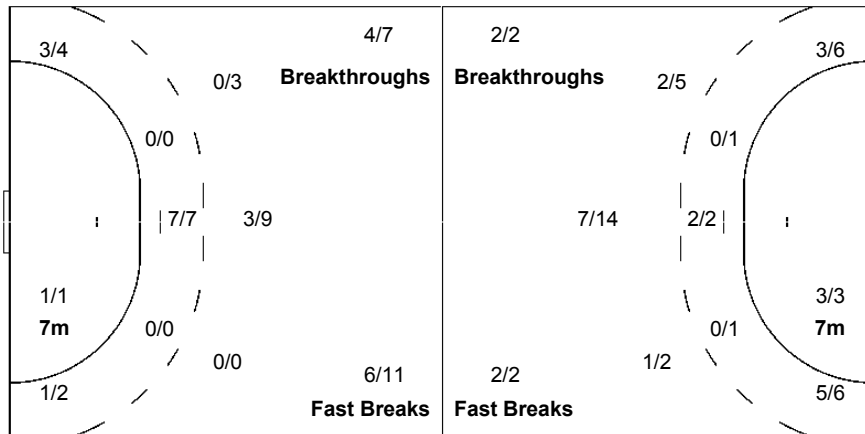

Copper Box
Copper Box

MON 30 JUL 2012
19:30

Handball

Handball

Women

Femmes

Preliminary Round - Group A

éliminatoires - poule A

Match Team Statistics

Statistiques du match par équipe

Match 11

BRA 27 - 25 MNE

(15 - 16) (12 - 9)

Referees: OLESEN Per / PEDERSEN Lars Ejby (DEN)

MNE - Montenegro

Shots Distribution

Players

Goals / Shots

1 VUKCEVIC M	2 MILJANIC R	4 RADICEVIC J	5 DOKIC A	8 JOVANOVIC M	9 RADOVIC A	10 BULATOVIC A
	1/1 1/1	1/1				0/1
	0/1		1/1			
		3/3	2/2			

1-Missed 2-Post

12 BARJAKTAROVIC S	14 SAVIC M	17 POPOVIC B	26 LAZOVIC S	32 BULATOVIC K	77 MEHMEDOVIC M	90 KNEZEVIC M
	1/1		1/1	0/1 0/1		1/1
	0/1	2/2 0/2 0/1	1/1	1/2 0/1	0/1	1/1
	1/1	1/1		2/2 0/1 2/4	1/1 1/1	

1-Missed

1-Post

Team Goals / Shots

2/3	4/6	
5/8	0/3	1/3
5/5	4/5	4/6

2-Missed 3-Post

Offence

Goalkeepers Saves / Shots

0/1	1/1	1/11
	1/1	2/4
2/5		3/14

1 VUKCEVIC M

		0/1

12 BARJAKTAROVIC S

0/1	1/1	1/11
	1/1	2/4
2/5		3/13

LEGEND

%	Efficiency	2Min	2 Minute Suspensions	6m	6-metre Shots	7m	7-metre Shots	9m	9-metre Shots
AS	Assists	BS	Blocked Shots	BT	Breakthroughs	DR	Disqualification with report	FB	Fast Breaks
G/S	Goals/Shots	N/A	not applicable	RC	Red Cards	S/S	Saves/Shots	ST	Steals
TO	Turnover	TP	Time Played	Wing	Wing Shots	YC	Yellow Cards