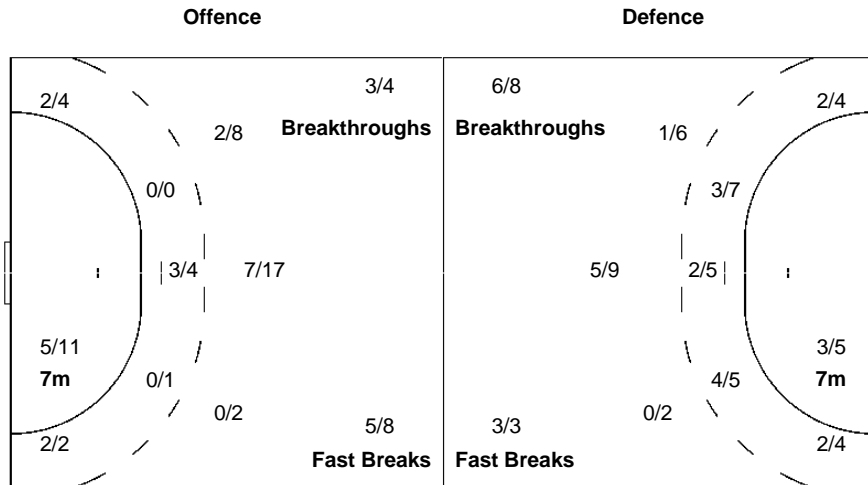

Basketball Arena
Basketball Arena

SAT 11 AUG 2012
17:00

Handball

Handball

Women

Femmes

Bronze Medal Match

match pour la médaille de bronze

Match Team Statistics
Statistiques du match par équipe

Match 37

KOR 29 - 31 ESP
(13 - 13) (11 - 11) (4 - 4) (1 - 3)

Referees: OLESEN Per / PEDERSEN Lars Ejby (DEN)

KOR - Korea

Shots Distribution

Players

Goals / Shots

1 JU H	2 WOO SH	3 KIM OA	7 GWON HN	9 KIM CY	10 LEE M	11 RYU EH
	2/2 0/1		1/1 0/2			0/2 0/1
	0/1 1/1 1/1		3/6 2/2	2/2 1/2		1/2 3/3
1-Missed			3-Missed 2-Blocked			1-Missed 1-Blocked
12 MOON K	13 KIM C	17 SIM H	19 CHOI IJ	20 JUNG J	21 JO H	33 LEE EB
				0/1	2/2	
			2/3 2/2 0/1	2/2 0/1 0/1	1/1 0/1	
			1-Blocked 1-Missed	2-Blocked	1/1	1-Missed

Team
Goals / Shots

4/4	1/2	0/3
2/5	0/2	
11/17	3/4	8/11
7-Missed		6-Blocked

Goalkeepers
Saves / Shots

1/4	1/2	1/3
4/6	2/2	3/5
3/13	1/6	0/6

1 JU H

1/4	1/2	1/3
4/6	2/2	3/5
3/13	1/5	0/6

12 MOON K