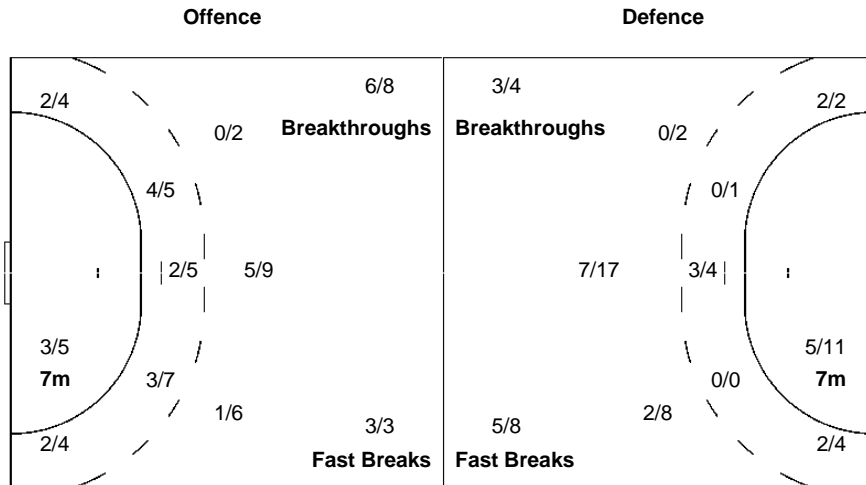

Basketball Arena
Basketball Arena

SAT 11 AUG 2012
17:00

Handball

Handball

Women

Femmes

Bronze Medal Match

match pour la médaille de bronze

Match Team Statistics
Statistiques du match par équipe

Match 37

KOR 29 - 31 ESP
(13 - 13) (11 - 11) (4 - 4) (1 - 3)

Referees: OLESEN Per / PEDERSEN Lars Ejby (DEN)

ESP - Spain

Shots Distribution

Players

Goals / Shots

2 LOPEZ HERRERO M	3 BARNO SAN MARTIN A	6 ALBERTO FRANCISCAN	7 FERNANDEZ IBANEZ B	8 CUADRADO DEHESA V	9 MANGUE GONZALEZ M	10 AGUILAR DIAZ M
0/1		0/1 1/1	1/1 0/1	0/1 1/1 1/1	0/2 1/1	1/1 0/1 0/1
		3/4 1/1	1/1 1/1	1/2 1/1 1/1	1/2 2/2	2/2
				1-Missed 2-Post 1-Blocked	1-Post	1-Missed 3-Blocked
12 NAVARRO JIMENEZ S	13 ALONSO BERNARDO J	17 PINEDO SAENZ E	18 FERNANDEZ MOLINOS B	21 AMOROS QUILES V	30 ELORZA EGUIARA P	39 CIOBANU CIOBANU M
	0/1	0/1 1/2				
	1/1 2/3	1/1	2/3 1/1 2/2			
		1-Missed	1-Post			

Team
Goals / Shots

3/4	1/2	2/3
2/6	0/2	2/5
10/13	5/6	6/6
3-Missed	4-Post	4-Blocked

Goalkeepers
Saves / Shots

0/4	1/2	3/3
3/5	2/2	
6/17	1/4	3/11
12 NAVARRO JIMENEZ S		
0/4	1/2	2/2
3/4		
5/16	1/4	3/11
39 CIOBANU CIOBANU M		
		1/1
0/1	2/2	
1/1		

LEGEND

%	Efficiency	2Min	2 Minute Suspensions	6m	6-metre Shots	7m	7-metre Shots	9m	9-metre Shots
AS	Assists	BS	Blocked Shots	BT	Breakthroughs	DR	Disqualification with report	FB	Fast Breaks
G/S	Goals/Shots	N/A	not applicable	RC	Red Cards	S/S	Saves/Shots	ST	Steals
TO	Turnover	TP	Time Played	Wing	Wing Shots	YC	Yellow Cards