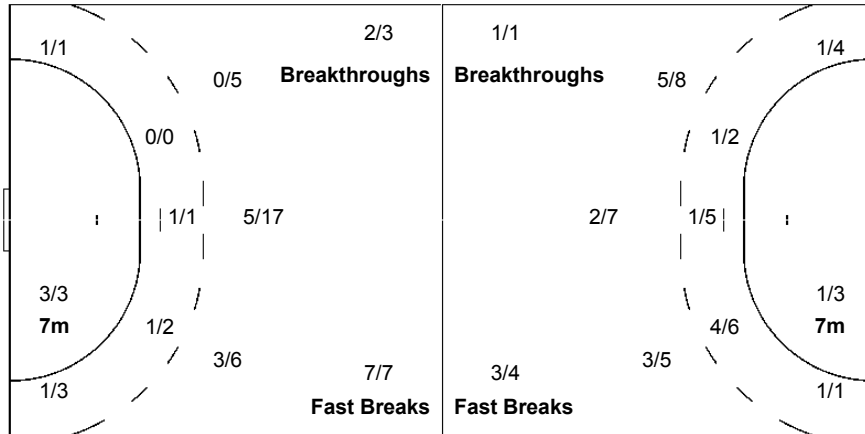

1-Missed 1-Post 1-Blocked

12 LEYNAUD A

16 DARLEUX C

17 DEMBELE S

3/3		1/1

18 DEROIN A

2/2		1/2

20 TERVEL R

24 SIGNATE M

1/1	1/1	1/1
	0/2	
2/2	0/2	

64 LACRABERE A

	1/1	1/2
		1/1

1-Post

1-Missed

2-Missed 1-Post 1-Blocked

1-Blocked

Team
Goals / Shots

4/4	2/3	4/6
0/1	0/2	2/4
8/8	1/4	3/4

6-Missed 3-Post 3-Blocked

Offence

Goalkeepers
Saves / Shots

2/6		3/8
4/6	1/2	
2/9	1/1	2/6

12 LEYNAUD A

2/6		3/6
4/6	1/2	
1/7	1/1	1/5