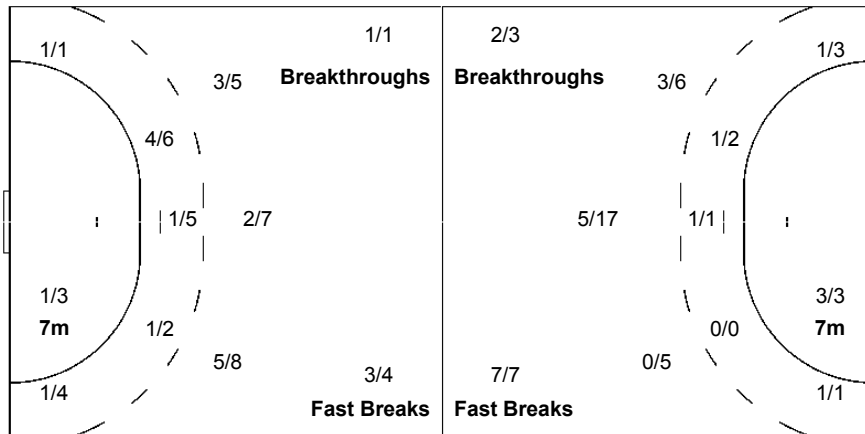

Copper Box
Copper Box

SAT 28 JUL 2012
21:15

Handball

Handball

Women

Femmes

Preliminary Round - Group B

éliminatoires - poule B

Match Team Statistics

Statistiques du match par équipe

Match 6

NOR 23 - 24 FRA

(12 - 17) (11 - 7)

Referees: KRSTIC Nenad / LJUBIC Peter (SLO)

NOR - Norway

Shots Distribution

Players

Goals / Shots

1 GRIMSBO KA	5 ALSTAD I	6 LOKE H	7 NOSTVOLD T	8 BREIVANG KD	9 LUNDE-BORGERSEN K	11 JOHANSEN KM
	2/2		1/2			
		0/2		0/1		
		2/3	1/1		0/1	1/1
	1-Post		1-Missed		1-Blocked	1-Post

13 FRAFJORD MM	15 SULLAND LJ	16 HARALDSEN KL	18 KOREN L	21 SNORROEGGEN G	22 KURTOVIC A	23 HERREM C
			1/2			0/1
	0/1		1/2		1/1	1/1
	1/1			3/3		1/1
			0/1	1-Post 1-Blocked		1-Missed 1-Post

Team
Goals / Shots

4/6		5/8
2/6	1/2	
7/9	0/1	4/6
2-Missed	4-Post	2-Blocked

Offence

Defence

Goalkeepers
Saves / Shots

0/4	1/3	2/6
1/1	2/2	2/4
0/8	3/4	1/4

1 GRIMSBO KA

0/1	0/1	2/3
1/1	2/2	1/1
0/2	1/1	1/3

16 HARALDSEN KL

0/3	1/2	0/3
		1/3
0/6	2/3	0/1