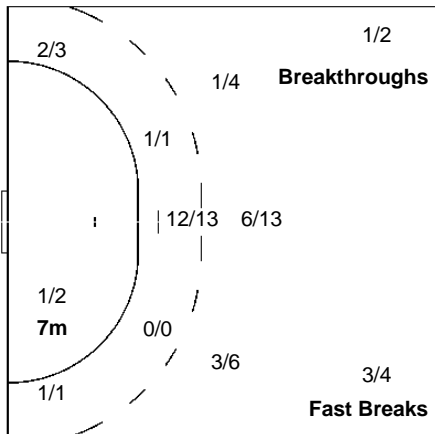

Basketball Arena
Basketball Arena

THU 9 AUG 2012
17:00

Handball
Handball
Women
Femmes
Semifinal
demi-finales

Match Team Statistics
Statistiques du match par équipe

Match 35

NOR 31 - 25 KOR
(18 - 15) (13 - 10)

Referees: GUBICA Matija / MILOSEVIC Boris (CRO)

NOR - Norway

Shots Distribution

Players

Goals / Shots

1 GRIMSBO KA	5 ALSTAD I	6 LOKE H	7 NOSTVOLD T	8 BREIVANG KD	9 LUNDE-BORGERSEN K	11 JOHANSEN KM
	1/3			1/1	2/2	3/3
	0/1	2/3	2/2			0/1
		3/3	1/1	0/1		1/2
	1-Missed			1-Missed	1-Missed	
13 FRAFJORD MM	15 SULLAND LJ	16 HARALDSEN KL	18 KOREN L	21 SNORROEGGEN G	22 KURTOVIC A	23 HERREM C
	1/1			1/1	1/1	
1/1	0/1		2/2	0/1		
	0/1	0/1				1/1
	1/2			2/2		

Team
Goals / Shots

7/9		7/7
5/9		3/7
3/5	1/2	5/7

3-Missed

Offence