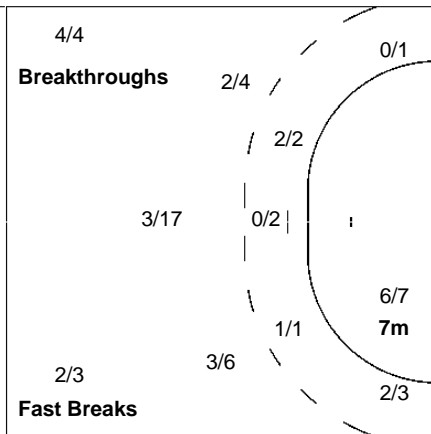

Team
Goals / Shots

7/9		7/7
5/9		3/7
3/5	1/2	5/7

3-Missed

Offence

Defence

Goalkeepers
Saves / Shots

0/1	0/1	1/3
	2/2	0/2
7/19	4/7	2/6

1 GRIMSBO KA