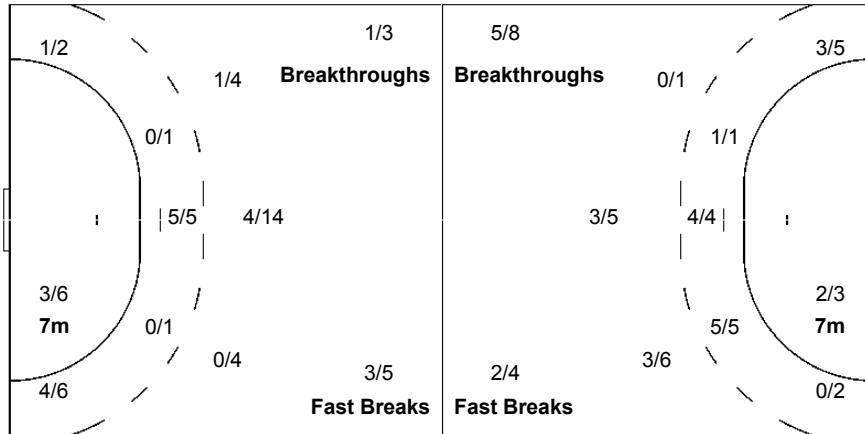

Copper Box
Copper Box

SAT 4 AUG 2012
11:15

Handball

Handball

Men

Hommes

Preliminary Round - Group B

éliminatoires - poule B

Match Team Statistics

Statistiques du match par équipe

Match 20

KOR 22 - 28 SRB

(10 - 12) (12 - 16)

Referees: BONAVENTURA Charlotte / BONAVENTURA Julie (FRA)

KOR - Korea

Shots Distribution

Players

Goals / Shots

1 LEE C	2 JEONG YK	5 PARK K	7 JUNG S	8 PARK J	11 LIM DJ	12 PARK C
			2/2	0/1		
			0/1	1/1		
			0/1	3/3	1/1	

2-Blocked

13 LEE JW	17 YU D	19 JEONG H	20 PAEK WC	22 KO K	33 EOM H	77 YOON KS
1/1		2/2	1/1	2/2		
0/2				0/1	1/1	3/3
2/3	1/2	0/1			0/1	0/2

2-Post

1-Missed

1-Blocked

1-Missed 2-Post

1-Post

Team
Goals / Shots

5/5	2/3	6/6
1/3	0/2	0/3
5/9	1/5	2/5

2-Missed 5-Post 3-Blocked

Offence

Goalkeepers
Saves / Shots

0/2	1/2	2/8
3/8	2/2	3/10
0/2	0/1	0/4

1 LEE C

	0/1	0/3
	0/2	0/3

12 PARK C

0/2	1/1	2/5
3/6	2/2	3/7
0/2	0/1	0/4