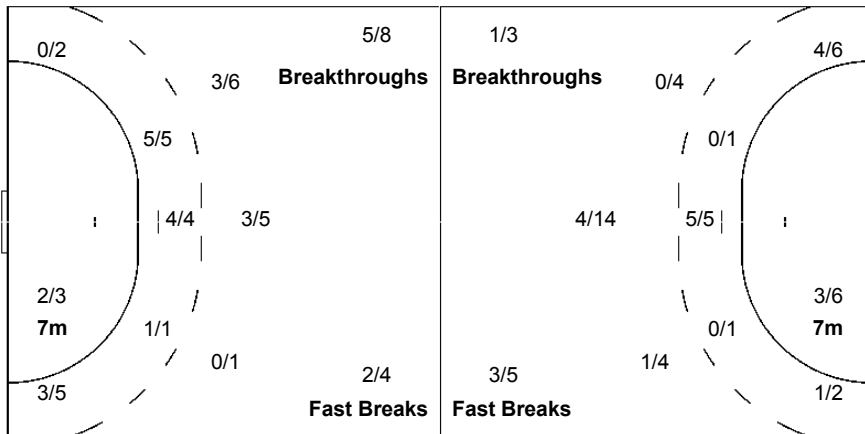

Copper Box
Copper Box

SAT 4 AUG 2012
11:15

Handball

Handball

Men

Hommes

Preliminary Round - Group B

éliminatoires - poule B

Match Team Statistics
Statistiques du match par équipe

Match 20

KOR 22 - 28 SRB

(10 - 12) (12 - 16)

Referees: BONAVENTURA Charlotte / BONAVENTURA Julie (FRA)

SRB - Serbia

Shots Distribution

Players

Goals / Shots

1 MARJANAC D	5 SESUM Z	6 VUJIN M	7 NIKCEVIC I	9 MANOJLOVIC N	11 TOSKIC A	12 STANIC D
		1/1				
		1/1	0/1	1/1	1/2	
	2/2				3/3	
	1/1	1/1	1/1			
			2/2			
	1-Post	1-Blocked	1-Missed	1-Post		
13 ILIC M	17 PRODANOVIC R	20 RNIC M	22 BELJANSKI B	23 VUCKOVIC N	25 CUTURA D	26 STANKOVIC I
	1/1	1/1				
0/1	0/2				1/1	1/2
		0/1			0/1	2/2
						2/2
						1/1
	1-Blocked					

Team
Goals / Shots

2/2	1/2	6/8
5/8	0/2	7/10
2/2	1/1	4/4
1-Missed	2-Post	2-Blocked

Offence

Defence

Goalkeepers
Saves / Shots

0/5	1/3	0/6
2/3	2/2	3/3
4/9	4/5	3/5

1 MARJANAC D

12 STANIC D

0/5	1/3	0/6
2/3	2/2	3/3
4/9	4/5	3/5

LEGEND

% Efficiency	2Min 2 Minute Suspensions	6m 6-metre Shots	7m 7-metre Shots	9m 9-metre Shots
AS Assists	BS Blocked Shots	BT Breakthroughs	DR Disqualification with report	FB Fast Breaks
G/S Goals/Shots	N/A not applicable	RC Red Cards	S/S Saves/Shots	ST Steals
TO Turnover	TP Time Played	Wing Wing Shots	YC Yellow Cards