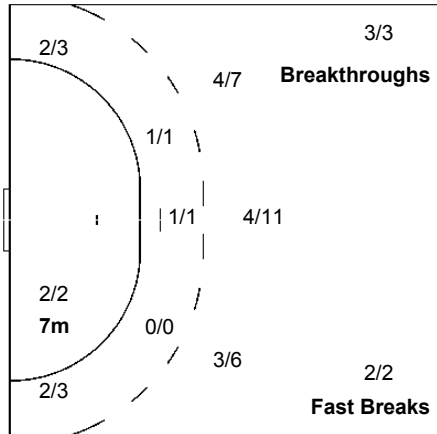

81 CAVALEIRO D

	0/1	

1/2		0/1
		2/2
0/1	2/2	0/1

	1/1	
	1/1	

1/1		2/2
1/2		

1-Blocked

1-Post

Team  
Goals / Shots

2/3	3/3	3/4
1/2	1/4	5/5
4/6	3/3	2/3

1-Missed 4-Post 1-Blocked

Offence

Defence

Goalkeepers  
Saves / Shots

2/9	1/3	1/7
2/3	2/2	2/2
0/4		4/7

1 MASSON C

2/9	1/3	1/7
2/3	2/2	2/2
0/4		4/7