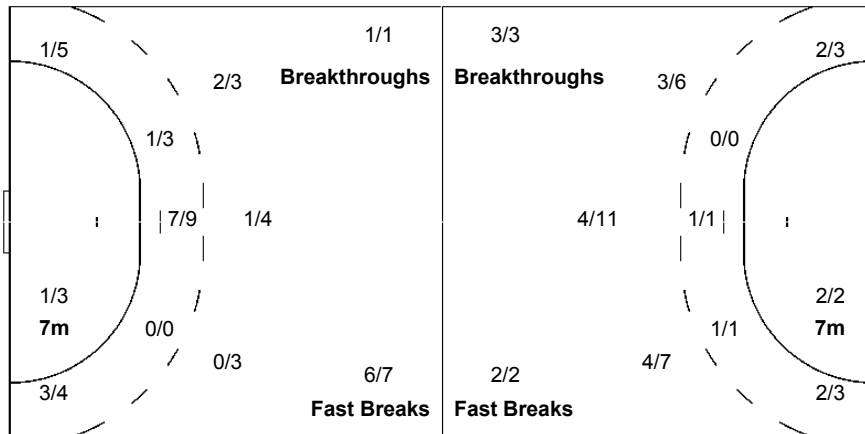

Copper Box
Copper Box

SAT 28 JUL 2012
14:30

Handball
Handball

Women
Femmes

Preliminary Round - Group A
éliminatoires - poule A

Match Team Statistics

Statistiques du match par équipe

Match 3

CRO 23 - 24 BRA
(10 - 9) (13 - 15)

Referees: BONAVENTURA Charlotte / BONAVENTURA Julie (FRA)

CRO - Croatia

Shots Distribution

Players

Goals / Shots

1 GRUBISIC J	2 TATARI M	5 JOVETIC D	6 SERIC A	8 GACE A	10 PUSIC-KOROLJEVIC N	13 HORVAT L
	1/1	3/3 0/1 2/2		1/1		
		0/1		0/1		
	2/2 0/1	1/1				
				1-Post		
14 FRANIC K	15 PENEZIC A	16 JELCIC I	18 LOVRIC I	19 ZEBIC M	20 MILANOVIC-LITRE V	29 BASIC S
1/1 1/1 1/2	2/4			3/3		
0/1 0/1				1/1 0/1		
1/1 0/2	0/1			1/1	2/2	
	1-Blocked			1-Missed	1-Missed 1-Post	

Team
Goals / Shots

7/9	2/3	6/7
1/3	0/2	0/2
4/4		3/7

2-Missed 2-Post 1-Blocked

Offence

Defence

Goalkeepers
Saves / Shots

1/3	0/3	1/4
1/2	3/4	0/5
2/6	0/3	1/3

1 GRUBISIC J

1/1		0/1
0/1	1/2	0/2
0/3	0/1	

16 JELCIC I

0/2	0/3	1/3
1/1	2/2	0/3
2/3	0/2	1/3