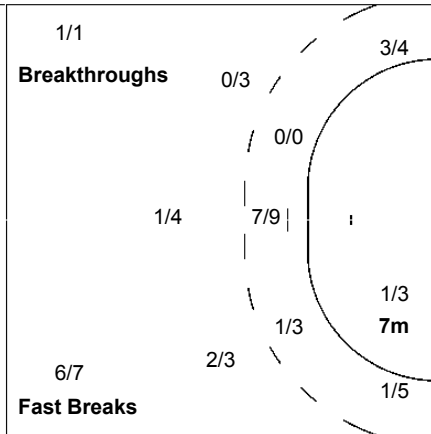

Copper Box
Copper Box

SAT 28 JUL 2012
14:30

Handball

Handball

Women

Femmes

Preliminary Round - Group A

éliminatoires - poule A

Match Team Statistics

Statistiques du match par équipe

Match 3

CRO 23 - 24 BRA

(10 - 9) (13 - 15)

Referees: BONAVENTURA Charlotte / BONAVENTURA Julie (FRA)

BRA - Brazil

Shots Distribution

Players

Goals / Shots

1 MASSON C

2 DINIZ F

3 NASCIMENTO A

4 ROCHA S

5 PIEDADE D

8 SILVA F

9 RODRIGUES AP

		1/1
	0/1	
2/2	1/1	1/1

1/1		

1/1		1/1

	2/2	
		1/1

0/1	0/1	1/1
		1/1

1-Post

1-Missed 1-Post

1-Post

10 QUINTINO J

15 PINHEIRO S

16 PESSOA M

18 AMORIM E

20 CARARO F

22 MOURA M

81 CAVALEIRO D

	0/1	

1/2		0/1
		2/2
0/1	2/2	0/1

	1/1	
	1/1	

1/1		2/2
1/2		

1-Blocked

1-Post

Team
Goals / Shots

2/3	3/3	3/4
1/2	1/4	5/5
4/6	3/3	2/3

1-Missed 4-Post 1-Blocked

Offence

Defence

Goalkeepers
Saves / Shots

2/9	1/3	1/7
2/3	2/2	2/2
0/4		4/7

1 MASSON C

2/9	1/3	1/7
2/3	2/2	2/2
0/4		4/7

16 PESSOA M

LEGEND

%	Efficiency	2Min	2 Minute Suspensions	6m	6-metre Shots	7m	7-metre Shots	9m	9-metre Shots
AS	Assists	BS	Blocked Shots	BT	Breakthroughs	DR	Disqualification with report	FB	Fast Breaks
G/S	Goals/Shots	N/A	not applicable	RC	Red Cards	S/S	Saves/Shots	ST	Steals
TO	Turnover	TP	Time Played	Wing	Wing Shots	YC	Yellow Cards