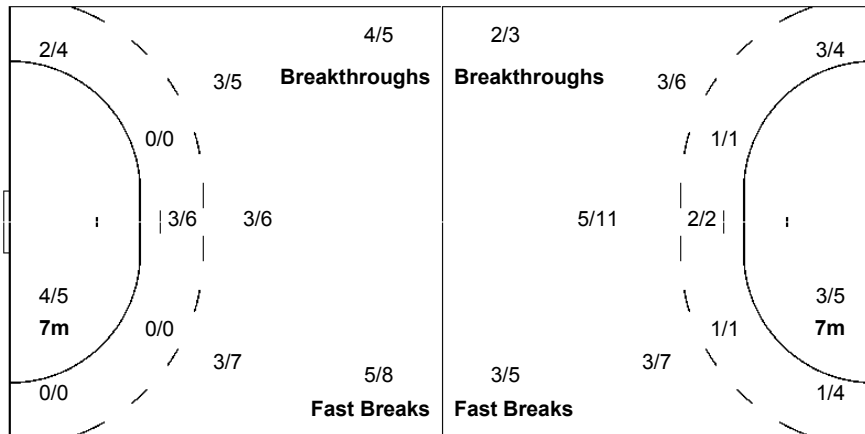

Match Team Statistics

Statistiques du match par équipe

Match 13

NOR 27 - 27 KOR

(13 - 15) (14 - 12)

Referees: NACHEVSKI Gjorgji / NIKOLOV Slave (MKD)

NOR - Norway

Shots Distribution

Players

Goals / Shots

1 GRIMSBO KA	5 ALSTAD I	6 LOKE H	7 NOSTVOLD T	8 BREIVANG KD	9 LUNDE-BORGERSEN K	11 JOHANSEN KM
	0/1	1/1	1/1	0/1	1/1	
	0/1		0/1		1/2	0/1
	1-Post			1-Blocked		

13 FRAFJORD MM	15 SULLAND LJ	16 HARALDSEN KL	18 KOREN L	21 SNORROEGGEN G	22 KURTOVIC A	23 HERREM C
0/1	2/2	1/2	1/1	1/1	0/1	0/1
1/1	3/4	4/4	1/1	2/2	1/1	1/1
	1-Missed		1-Missed	1-Missed	3-Blocked	

Team
Goals / Shots

	3/6	3/4
1/2	0/1	4/4
7/9	2/3	7/9
3-Missed	1-Post	4-Blocked

Offence

Defence

Goalkeepers
Saves / Shots

0/8	0/3	2/4
1/4	2/2	2/2
1/6	1/2	1/6

1 GRIMSBO KA

0/5	0/1	1/3
0/1	2/2	
	1/1	0/4

16 HARALDSEN KL

0/3	0/2	1/1
1/3		2/2
1/6	0/1	1/2