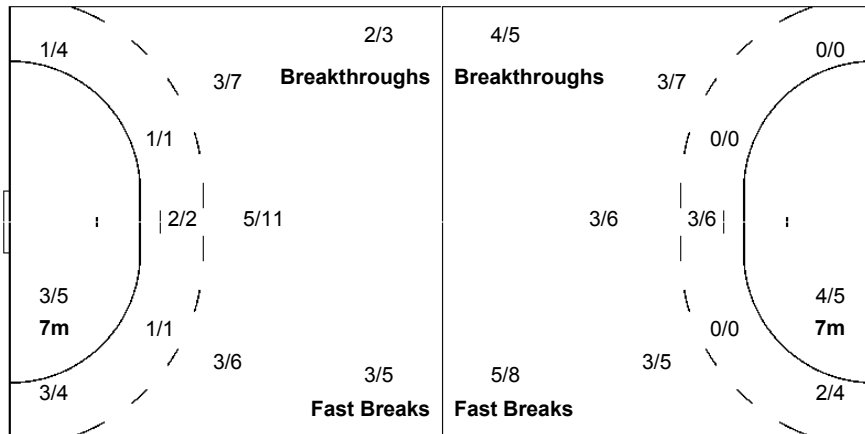

Match Team Statistics
Statistiques du match par équipe

Match 13

NOR 27 - 27 KOR

(13 - 15) (14 - 12)

Referees: NACHEVSKI Gjorgji / NIKOLOV Slave (MKD)

KOR - Korea

Shots Distribution

Players

Goals / Shots

1 JU H	2 WOO SH	3 KIM OA	5 JUNG Y	7 GWON HN	9 KIM CY	11 RYU EH
	1/1 1/1 0/1			1/1		1/1 1/1 1/1
	0/1 0/1					0/1
	1-Missed			1-Missed		2-Missed 2-Post
12 MOON K	13 KIM C	17 SIM H	19 CHOI IJ	20 JUNG J	21 JO H	33 LEE EB
	1/1	1/1			3/3 1/1 1/1	0/1
		1/1		0/1	1/1	1/1 0/1
		0/1		2/3 1/1 3/4		1/1
		1-Missed	1-Missed	1-Post 1-Blocked	2-Post	

Team Goals / Shots

8/8	3/3	2/4
3/4	0/2	0/2
5/6	1/2	5/6
6-Missed	5-Post	1-Blocked

Offence

Defence

Goalkeepers Saves / Shots

	3/6	1/4
1/2	1/1	0/4
2/9	1/3	2/9

1 JU H

	3/6	1/4
1/2	1/1	0/4
2/8	1/3	2/8

12 MOON K

0/1		0/1

LEGEND

%	Efficiency	2Min	2 Minute Suspensions	6m	6-metre Shots	7m	7-metre Shots	9m	9-metre Shots
AS	Assists	BS	Blocked Shots	BT	Breakthroughs	DR	Disqualification with report	FB	Fast Breaks
G/S	Goals/Shots	N/A	not applicable	RC	Red Cards	S/S	Saves/Shots	ST	Steals
TO	Turnover	TP	Time Played	Wing	Wing Shots	YC	Yellow Cards