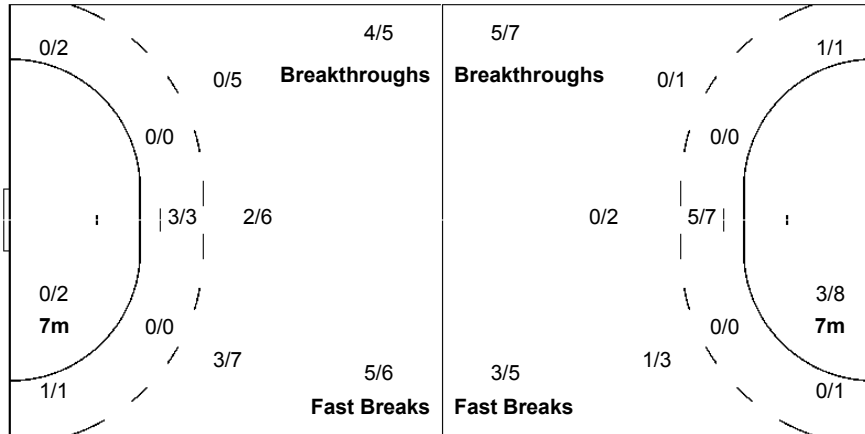

### Shots Distribution

Players

Goals / Shots

3 DANCETTE B	4 KAMTO NJITAM N	5 AYGLON C	7 PINEAU A	8 MENDY C	9 BAUDOIN P	10 HERBRECHT S
		1/1	0/1	1/1		
		0/1	0/1		0/1	0/1
	1/1	0/2	1/1			

1-Post

1-Blocked

12 LEYNAUD A	16 DARLEUX C	17 DEMBELE S	18 DEROIN A	20 TERVEL R	24 SIGNATE M	64 LACRABERE A
		1/1		1/1	2/2	1/1
			0/1	1/1		0/1
		2/3	1/1	2/2		0/1

1-Post

1-Post

Team  
Goals / Shots

1/1	1/1	5/7
1/3	0/2	1/4
4/6	1/4	4/5

3-Post 1-Blocked

Offence

Goalkeepers  
Saves / Shots

0/3	2/2	0/3
3/4	2/2	2/5
0/3	1/1	0/5