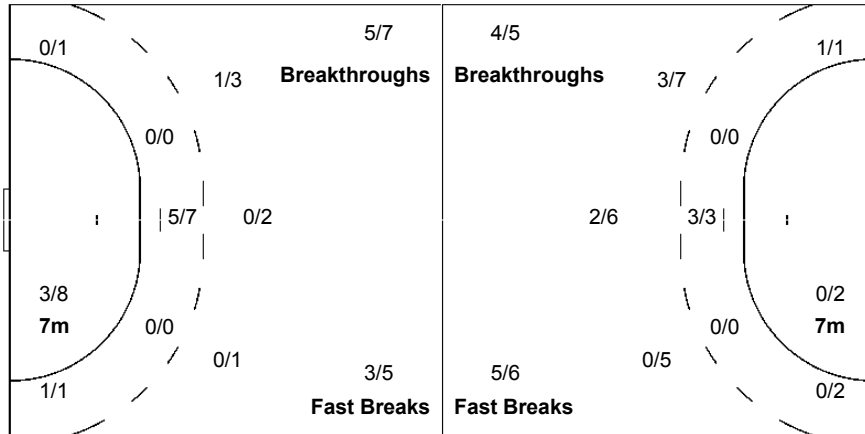

Copper Box
Copper Box

MON 30 JUL 2012
16:15

Handball

Handball

Women

Femmes

Preliminary Round - Group B

éliminatoires - poule B

Match Team Statistics

Statistiques du match par équipe

Match 10

FRA 18 - 18 ESP

(7 - 10) (11 - 8)

Referees: HORACEK Vaclav / NOVOTNY Jiri (CZE)

ESP - Spain

Shots Distribution

Players

Goals / Shots

3 BARNO SAN MARTIN A	4 MARTIN BERENGUER C	6 ALBERTO FRANCISCAN	7 FERNANDEZ IBANEZ B	8 CUADRADO DEHESA V	9 MANGUE GONZALEZ M	10 AGUILAR DIAZ M
		0/1			1/1	2/2
	0/1	1/1	0/1			2/3
		2/2				1/1
	1-Missed 2-Post		1-Blocked		1-Missed	2-Blocked
12 NAVARRO JIMENEZ S	13 ALONSO BERNARDO J	17 PINEDO SAENZ E	18 FERNANDEZ MOLINOS B	21 AMOROS QUILES V	30 ELORZA EGUIARA P	39 CIOBANU CIOBANU M
		1/1	1/1	0/1		
	0/1	1/1		0/1		
			1/1	0/1	1/1	

Team
Goals / Shots

3/3	0/2	3/3
1/4	0/2	3/5
3/3	0/1	5/5
2-Missed	2-Post	3-Blocked

Offence

Defence

Goalkeepers
Saves / Shots

0/1	0/1	2/7
2/3	2/2	3/4
2/6	3/4	1/5
12 NAVARRO JIMENEZ S		
0/1	0/1	2/7
2/3	2/2	3/4
2/6	3/4	1/5
39 CIOBANU CIOBANU M		

LEGEND

%	Efficiency	2Min	2 Minute Suspensions	6m	6-metre Shots	7m	7-metre Shots	9m	9-metre Shots
AS	Assists	BS	Blocked Shots	BT	Breakthroughs	DR	Disqualification with report	FB	Fast Breaks
G/S	Goals/Shots	N/A	not applicable	RC	Red Cards	S/S	Saves/Shots	ST	Steals
TO	Turnover	TP	Time Played	Wing	Wing Shots	YC	Yellow Cards