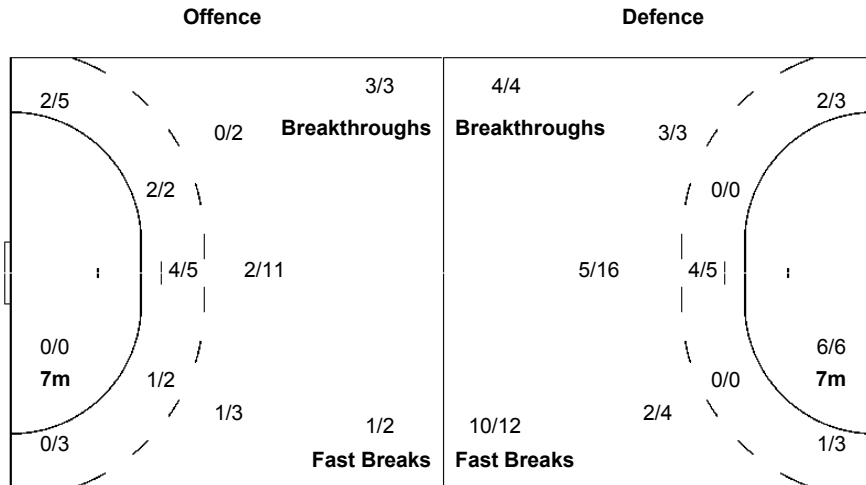

Copper Box
Copper Box

MON 30 JUL 2012
14:30

Handball

Handball

Women

Femmes

Preliminary Round - Group A

éliminatoires - poule A

Match Team Statistics

Statistiques du match par équipe

Match 9

GBR 16 - 37 RUS

(8 - 17) (8 - 20)

Referees: BONAVENTURA Charlotte / BONAVENTURA Julie (FRA)

GBR - Great Britain

Shots Distribution

Players

Goals / Shots

1 HARGREAVES S	3 LAM-MOORES H	4 van der WEEL Z	5 HEGLUND N	7 McCAFFERTY L	8 JUKES L	9 GOODWIN B
1/1	1/1	1/1	0/1	2/3		0/1
0/1		0/1		0/1	0/1	0/1
1/1						
	1-Post	1-Missed	1-Blocked	1-Blocked		
10 FAIRBROTHER K	11 BYL L	13 LEUTHOLD Y	17 PALIES E	21 FUDGE K	66 MAYES J	86 GERBRON M
1/1	2/2	0/1		1/1		1/1
	0/1	1/2		0/1		0/1
0/1		1/1				1/1
			2-Blocked	1-Missed		1-Missed

Team
Goals / Shots

8/10	1/1	1/4
0/4	0/2	3/5
2/2		1/2

3-Missed 1-Post 4-Blocked

Goalkeepers
Saves / Shots

1/4	1/2	1/3
0/3	1/1	2/3
5/20	1/4	0/9

1 HARGREAVES S

1/4	1/2	1/2
0/3	1/1	2/3
5/16	1/4	0/7

66 MAYES J

		0/1
0/4		0/2