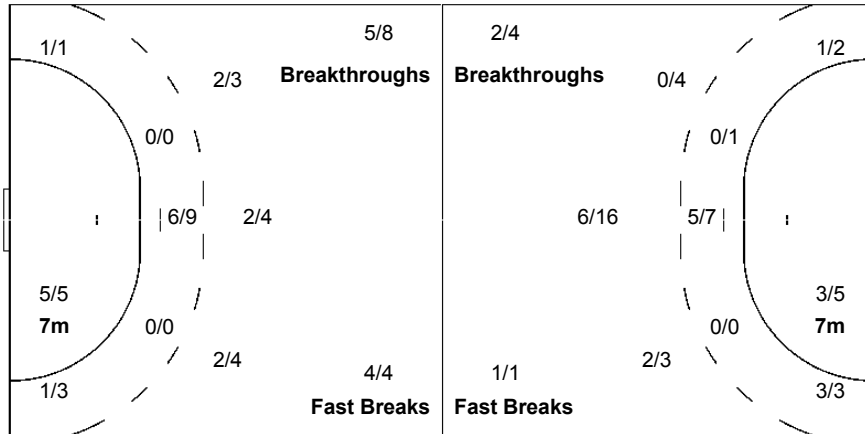

1-Missed

1-Missed 1-Post

1-Post

Team
Goals / Shots

4/5		9/10
1/2		0/1
7/9	1/1	6/8

2-Missed 3-Post

Offence

Defence

Goalkeepers
Saves / Shots

	1/1	0/2
	2/2	0/1
6/15	1/4	4/12

1 GRUBISIC J

16 JELCIC I

	1/1	0/2
	2/2	0/1
6/15	1/4	4/12

LEGEND

%	Efficiency	2Min	2 Minute Suspensions	6m	6-metre Shots	7m	7-metre Shots	9m	9-metre Shots
AS	Assists	BS	Blocked Shots	BT	Breakthroughs	DR	Disqualification with report	FB	Fast Breaks
G/S	Goals/Shots	N/A	not applicable	RC	Red Cards	S/S	Saves/Shots	ST	Steals
TO	Turnover	TP	Time Played	Wing	Wing Shots	YC	Yellow Cards		