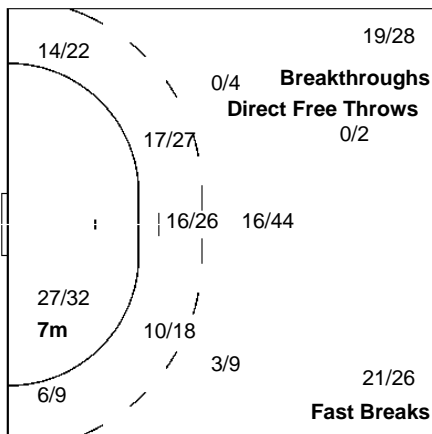

17 PINEDO E	25 PENAN N	27 GONZALEZ L	30 ELORZA P	35 EGOZKUE N	44 HERNANDEZ A	48 ZOQBI D
1/1 1/1 1/1	5/7 3/3 4/5					
2/4	7/10		1/1	1/1		
4/4 2/4 3/3	5/5 1/3 5/6	1/1		1/1 3/3		
1-Missed 1-Post	2-Post 3-Blocked					

86 CABRAL A

2/4	1/3	4/7
3/5		4/9
8/8	1/1	7/8

3-Missed 1-Post

Team Goals / Shots

19/25	11/17	14/23
19/27		15/25
34/36	11/20	28/34

20-Missed 13-Post 9-Blocked

Offence

Defence