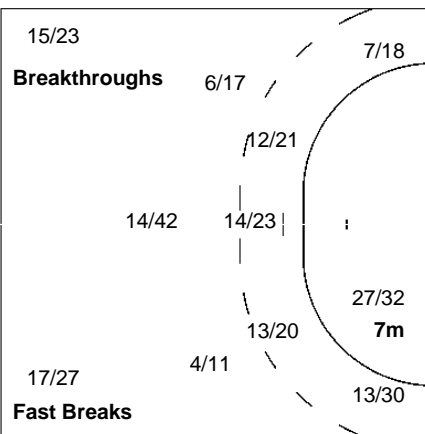

17 PINEDO E	25 PENAN N	27 GONZALEZ L	30 ELORZA P	35 EGOZKUE N	44 HERNANDEZ A	48 ZOQBI D
1/1 1/1 1/1	5/7 3/3 4/5					
2/4	7/10		1/1	1/1		
4/4 2/4 3/3	5/5 1/3 5/6	1/1		1/1 3/3		
1-Missed 1-Post	2-Post 3-Blocked					

86 CABRAL A

2/4	1/3	4/7
3/5		4/9
8/8	1/1	7/8

3-Missed 1-Post

Team Goals / Shots

19/25	11/17	14/23
19/27		15/25
34/36	11/20	28/34

20-Missed 13-Post 9-Blocked

Offence

Defence