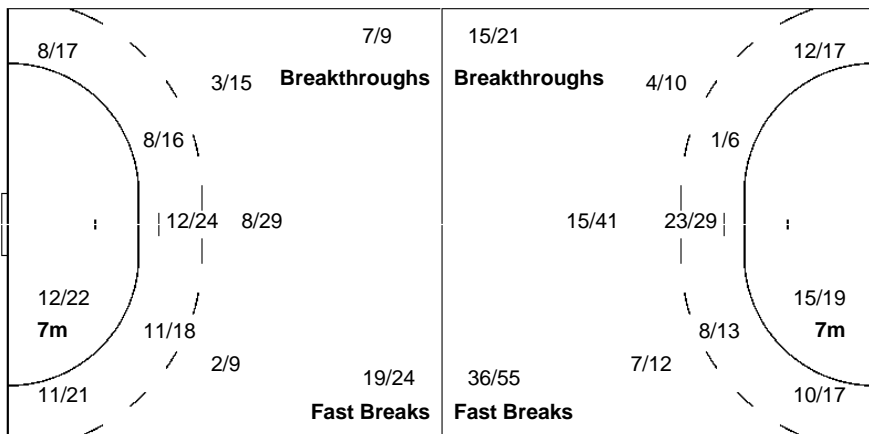

Cumulative Statistics

Estatísticas acumuladas / Statistiques cumulatives

ARG - Argentina After 5 matches

Shots Distribution

Players

Goals / Shots

1 CARRATU M	3 IACOI X	4 HARO L	5 PIZZO M	6 SALVADO L	7 CAMPIGLI R	8 BELOTTI A
	2/5	1/1 0/1	3/3 2/3	3/3	1/1	3/4
	2/3	0/2 0/2	5/7 0/1 1/3		2/3	0/1 0/1 2/3
	0/1	3/3 0/1 0/2	4/5 1/1	2/2 2/4	4/5 1/1 3/3	1/1 1/2 3/3
		1-Blocked 2-Missed	1-Blocked 1-Missed	5-Blocked 4-Missed 1-Post		2-Missed 1-Post 2-Blocked
9 MENDOZA L	10 CRIVELLI V	12 KOGAN V	14 BIANCHI V	15 MENA A	18 SANS M	21 GANDULFO M
3/3 4/5				1/1 2/4 1/1	0/1 3/3	1/1
0/3 1/2	1/2 1/2			1/2 1/1	0/2 1/2	0/1
4/6 1/2 5/5	1/2 1/1		1/1	2/2 1/1	1/2 0/1 3/4	1/1 2/2
7-Missed 4-Post	1-Blocked 1-Missed 1-Post	1-Blocked 1-Missed	1-Post	2-Missed	3-Missed	
22 KARSTEN E						
0/2 0/1 1/2						
3/4						
3-Missed	2-Blocked					

Team Goals / Shots

5/7	13/21	13/17
7/17	0/5	12/22
24/31	7/12	20/25
26-Missed 8-Post	13-Blocked	

Offence

Defence

Goalkeepers Saves / Shots

3/26	11/21	2/19
8/20	0/2	7/18
9/42	5/18	14/40

1 CARRATU M

0/6	2/7	0/5
3/9	0/1	1/1
3/15	1/8	5/16

12 KOGAN V

3/20	9/14	2/14
5/11	0/1	6/17
6/27	4/9	9/23

Legend:	% Efficiency	2Min 2 Minute Suspensions	6m 6-metre Shots	7m 7-metre Shots	9m 9-metre Shots
AS Assists	BS Blocked Shots	BT Breakthroughs	BC Blue Cards	FB Fast Breaks	
G/S Goals/Shots	MP Matches Played	N/A Not Applicable	No. Uniform Number	PR Preliminary Round	
RC Red Cards	S/S Saves/Shots	ST Steals	TO Turnovers	TP Time Played	
Wing Wing Shots	YC Yellow Cards