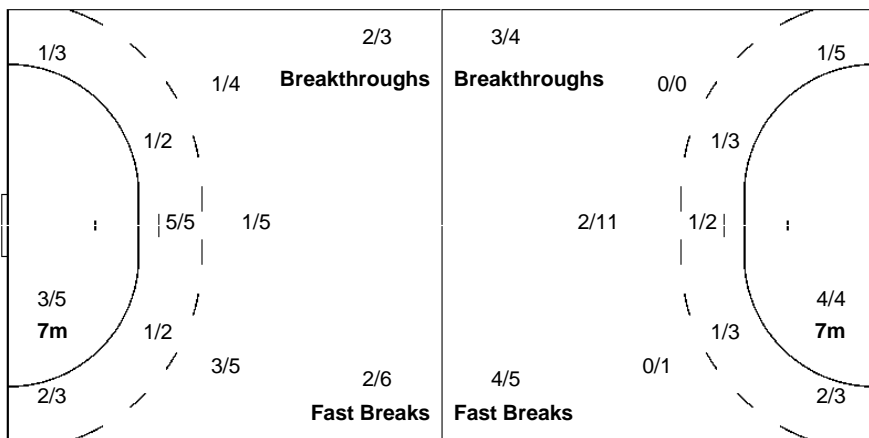

Match Team Statistics

Estatística da partida por equipe / Statistiques du match par équipe

Match 38

FRA 19 - 22 RUS

(7 - 10) (12 - 12)

Referees: ROEN Guro / ARNTSEN Kjersti (NOR)

RUS - Russian Federation

Shots Distribution

Players

Goals / Shots

2 KUZNETSOVA P	7 DMITRIEVA D	8 SEN A	10 AKOPIAN O	13 VYAKHIREVA A	15 SUDAKOVA M	17 BOBROVNIKOVA V
1/1 1/1	1/1		0/1		1/1	0/1 0/1
	0/1	0/2		1/2		0/1 0/1
1/1 1/1	3/4		2/3	1/1 3/3	0/2	2/2

1-Missed 1-Post

21 ZHILINSKAYE V	22 MARENNIKOVA E	24 BLIZNOVA I	33 ILINA E	77 PETROVA M	84 EROKHINA T	88 KALININA V
0/1			1/1			
		1/1	1/1			

1-Missed

1-Missed 1-Post

1-Missed

Team
Goals / Shots

2/5	1/1	2/3
1/4	0/1	0/3
7/8		9/12

4-Missed 2-Post

Offence

Defence

Goalkeepers
Saves / Shots

0/1	0/2	0/3
1/1		1/3
5/11	2/3	2/6

84 EROKHINA T

0/1	0/2	0/2
1/1		1/3
5/10	2/3	2/6

88 KALININA V

		0/1
0/1		

Legend:	% Efficiency	2Min 2 Minute Suspensions	6m 6 metre Shots	7m 7 metre Shots	9m 9 metre Shots
AS Assists	BS Blocked Shots	BT Breakthroughs	BC Blue Cards	FB Fast Breaks	S/S Saves/Shots
G/S Goals/Shots	N/A Not Applicable	No. Uniform Number	RC Red Cards	S/S Saves/Shots	YC Yellow Cards
ST Steals	TO Turnover	TP Time Played	Wing Wing Shots