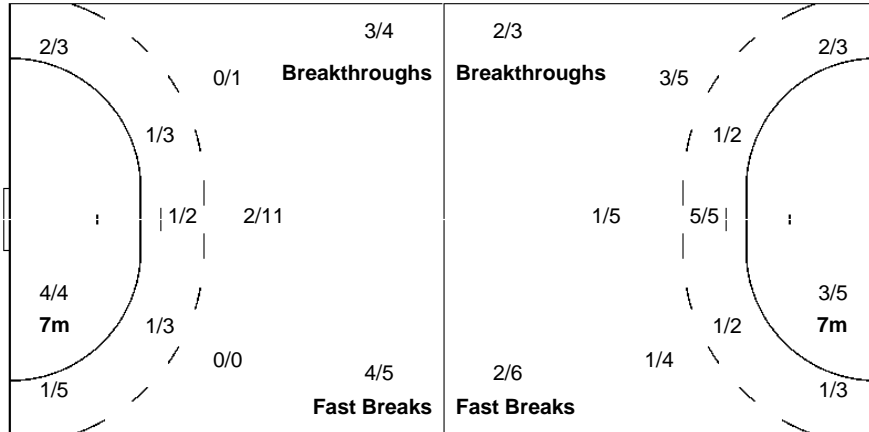

Match Team Statistics

Estatística da partida por equipe / Statistiques du match par équipe

Match 38

FRA 19 - 22 RUS
(7 - 10) (12 - 12)

Referees: ROEN Guro / ARNTSEN Kjersti (NOR)

FRA - France

Shots Distribution

Players

Goals / Shots

1 GLAUSER L	5 AYGLON SAURINA C	7 PINEAU A	8 LANDRE L	10 ZAADI DEUNA G	11 PROUVENSIER M	12 LEYNAUD A
		1/1	1/1			
		0/1				
		1/1			1/2	1/1
		2-Missed 2-Post			1-Missed	

13 HOUETTE M	17 DEMBELE S	22 HORACEK T	24 EDWIGE B	27 NZE-MINKO E	29 NIOMBLA G	64 LACRABERE A
					1/1	
	2/3	0/2		0/1		2/3
					1/1	0/1
	2-Post		1-Missed		1-Blocked	1-Post 1-Blocked

Team
Goals / Shots

1/1	2/2	3/3
0/1		2/3
6/11	1/3	4/6
4-Missed 5-Post 2-Blocked		

Offence

Goalkeepers
Saves / Shots

3/5	0/1	1/3
3/4	1/1	3/3
1/8		3/12

1 GLAUSER L

1/2		
2/3		1/1
0/2		2/8

12 LEYNAUD A

2/3	0/1	1/3
1/1	1/1	2/2
1/6		1/4