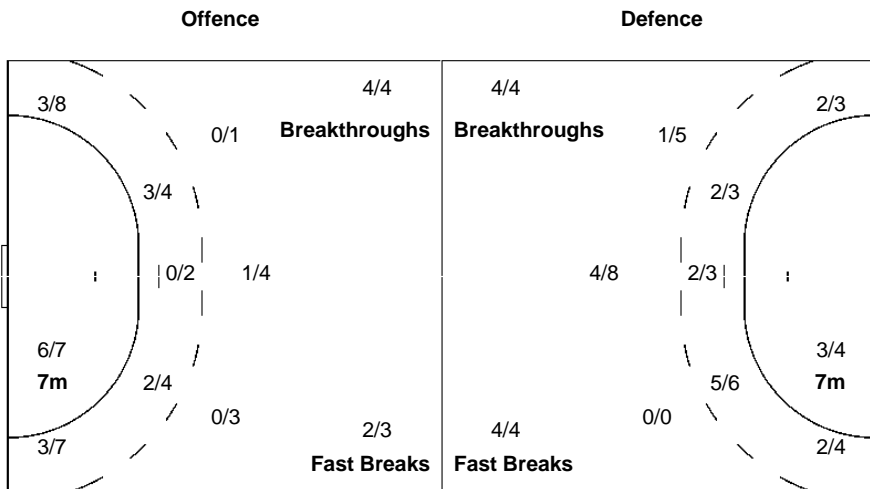

Match Team Statistics

Estatística da partida por equipe / Statistiques du match par équipe

Match 13

BRA 24 - 29 ESP
(12 - 15) (12 - 14)

Referees: KOO Bonok / LEE Seok (KOR)

BRA - Brazil

Shots Distribution

Players

Goals / Shots

2 DINIZ F	3 MARTINEZ A	4 ROCHA S	5 PIEDADE D	7 LIMA de ARAUJO T	8 FRANCA da SILVA F	9 BELO AP
	1/1				1/1 1/2	
		0/1			0/1 0/1	0/1
	2/2 1/2 2/2				3/3	1/1
	1-Missed 1-Post		1-Post		1-Post	1-Missed 1-Blocked

10 QUINTINO J	12 ARENHART B	15 ROCHA F	18 TALESKA E	22 FIER de MOURA M	81 FACHINELLO D	84 PESSOA MR
			1/1		1/2	
		0/1 1/1	0/1		1/1 0/1	
1/1			2/4 0/1 1/2		1/1	
2-Missed			1-Blocked			

Team
Goals / Shots

1/1	3/5	
2/4	0/1	0/3
8/11	3/5	7/8

4-Missed 3-Post 2-Blocked

Goalkeepers
Saves / Shots

1/4		1/4
2/4		1/6
1/10	1/1	2/9

12 ARENHART B

0/3		1/2
0/1		1/5
0/4		0/2

84 PESSOA MR

1/1		0/2
2/3		0/1
1/6	1/1	2/7