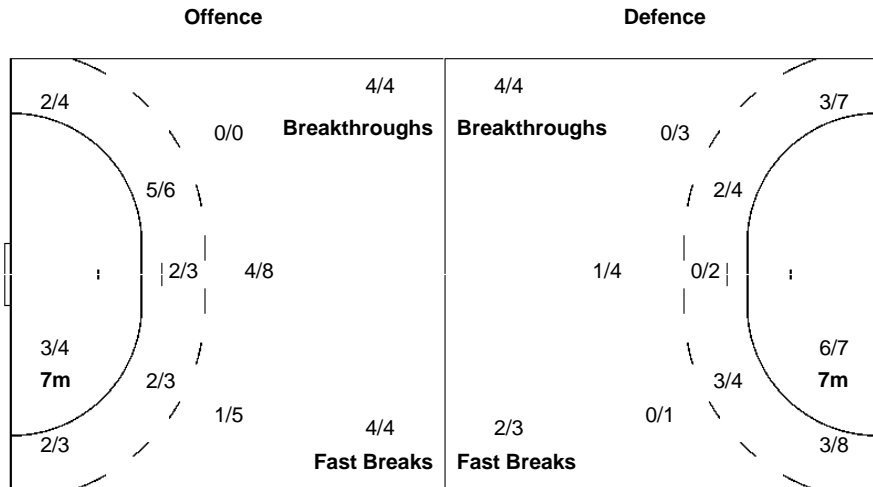

Match Team Statistics

Estatística da partida por equipe / Statistiques du match par équipe

Match 13

BRA 24 - 29 ESP
(12 - 15) (12 - 14)

Referees: KOO Bonok / LEE Seok (KOR)

ESP - Spain

Shots Distribution

Players

Goals / Shots

2 LOPEZ M	4 MARTIN C	6 ALBERTO N	9 MANGUE M	10 AGUILAR M	12 NAVARRO S	14 CHAVEZ E
	1/1		0/1			
				1/1		
					1/1	
		0/1 0/1		0/1		
1-Post	1-Post		2-Missed1-Post			3/4

17 PINEDO E	25 PENA N	27 GONZALEZ L	30 ELORZA P	35 EGOZKUE N	48 ZOQBI D	86 CABRAL A
1/1	1/1					1/2
						2/3
	2/2					1/1
2/2						
	2/2					
	1-Blocked					

Team
Goals / Shots

3/4		3/4
2/4		5/6
9/10	0/1	7/9

2-Missed 3-Post 1-Blocked

Goalkeepers
Saves / Shots

0/1	2/5	
2/4	1/1	3/3
3/11	2/5	1/8

12 NAVARRO S

	2/5	
2/4	1/1	3/3
3/10	2/5	1/8

48 ZOQBI D

0/1		
0/1		

Legend:

%	Efficiency	2Min	2 Minute Suspensions	6m	6 metre Shots	7m	7 metre Shots	9m	9 metre Shots
AS	Assists	BS	Blocked Shots	BT	Breakthroughs	BC	Blue Cards	FB	Fast Breaks
G/S	Goals/Shots	N/A	Not Applicable	No.	Uniform Number	RC	Red Cards	S/S	Saves/Shots
ST	Steals	TO	Turnover	TP	Time Played	Wing	Wing Shots	YC	Yellow Cards