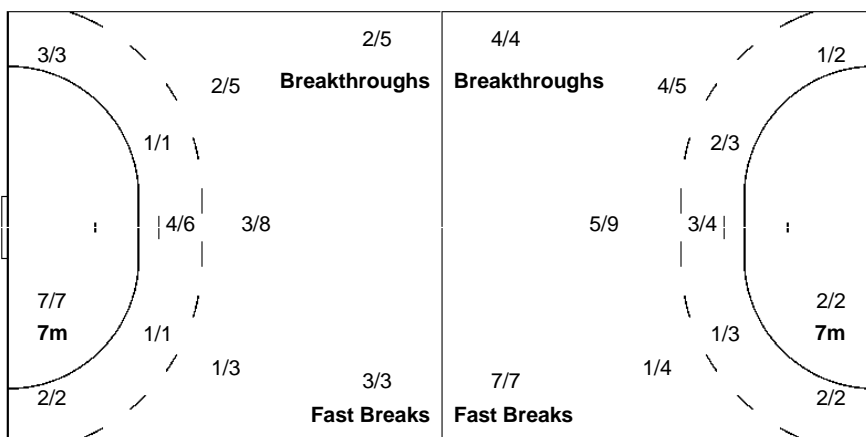

Match Team Statistics

Estatística da partida por equipe / Statistiques du match par équipe

Match 2

SWE 29 - 32 GER

(15 - 18) (14 - 14)

Referees: HANSEN Mads / GJEDING Martin (DEN)

SWE - Sweden

Shots Distribution

Players

Goals / Shots

1 ANDERSSON M	3 GOTTFRIDSSON J	5 ANDERSSON K	9 TOLLBRING J	11 NILSSON L	13 STENBACKEN J	18 KARLSSON T
	0/1		1/1 1/1			
	0/1		1/1 1/1			
		1/2	1/1 3/3			

1-Missed 1-Blocked

19 JAKOBSSON J	20 APPELGREN M	24 PETERSEN F	28 STENMALM P	32 ZACHRISSON M	35 NILSSON A	36 NIELSEN J
2/3 1/3		1/1	0/1 2/2	1/1		1/1 0/1
0/1					1/2	
1/1 1/1		1/1 1/1	2/2	2/2	2/2	1/1

1-Post

2-Missed

Team
Goals / Shots

4/6	2/3	4/6
1/3		2/4
6/6		10/11

3-Missed 1-Post 1-Blocked

Offence

Defence

Goalkeepers
Saves / Shots

0/7		0/4
3/4		2/2
1/8	1/5	0/9

1 ANDERSSON M

0/1		0/4
0/1		1/1
1/4	0/1	0/5

20 APPELGREN M

0/6		
3/3		1/1
0/4	1/3	0/4