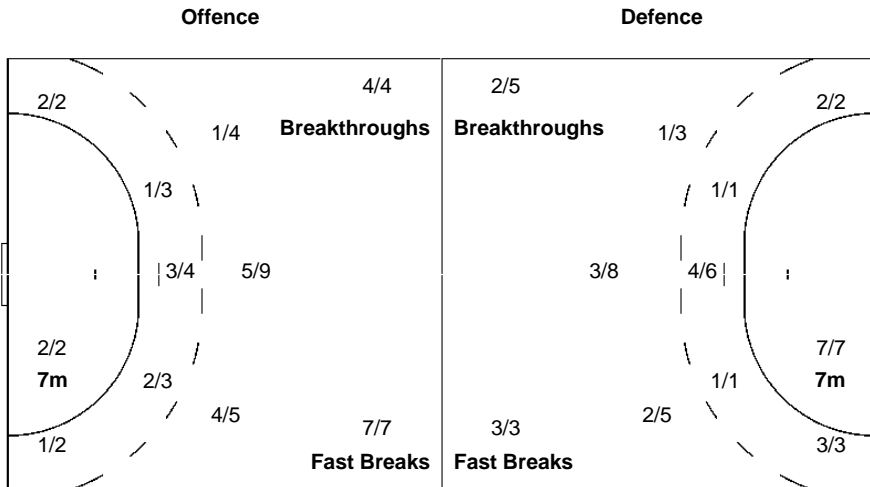

Team
Goals / Shots

7/7	4/4
1/4	0/2
7/8	4/5

1-Missed 2-Post 3-Blocked

Goalkeepers
Saves / Shots

2/6	1/3	2/6
2/3		2/4
0/6		1/11

12 HEINEVETTER S

		0/1
--	--	-----

33 WOLFF A