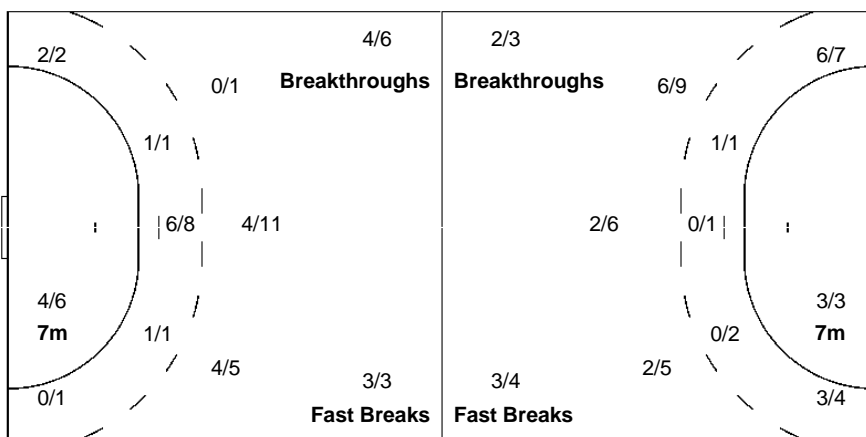

Match Team Statistics

Estatística da partida por equipe / Statistiques du match par équipe

Match 36

FRA 29 - 28 GER

(16 - 13) (13 - 15)

Referees: HANSEN Mads / GJEDING Martin (DEN)

FRA - France

Shots Distribution

Players

Goals / Shots

8 NARCISSE D	12 GERARD V	13 KARABATIC N	14 MAHE K	15 GREBILLE M	16 OMEYER T	17 N'GUESSAN T
1/1		2/3				
3/3				0/1		
1/2		1/1	2/2		1/1	

1-Post

1-Blocked

19 ABALO L	20 SORHAINDO C	21 GUIGOU M	22 KARABATIC L	23 FABREGAS L	27 DIPANDA A	28 PORTE V
		1/1	0/1			1/1
		0/1		0/1		
1/1	0/1	1/2	1/1	2/2	2/2	2/3
						0/1
						1/1

1-Blocked

1-Missed

Team
Goals / Shots

5/6	0/1	2/4
3/5	0/1	2/2
9/13	2/3	6/6

1-Missed 1-Post 2-Blocked

Offence

Defence

Goalkeepers
Saves / Shots

0/6		1/5
1/2		4/6
2/10	2/5	2/6

12 GERARD V

16 OMEYER T

0/6		1/5
1/2		4/6
2/10	2/4	2/6