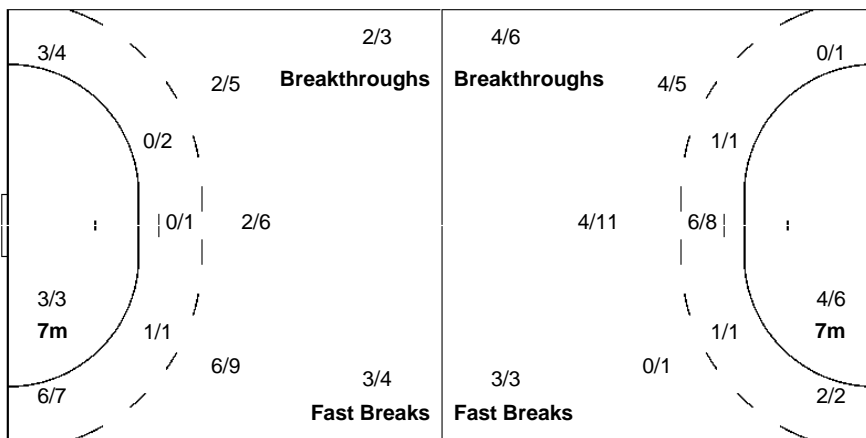

Match Team Statistics

Estatística da partida por equipe / Statistiques du match par équipe

Match 36

FRA 29 - 28 GER
(16 - 13) (13 - 15)

Referees: HANSEN Mads / GJEDING Martin (DEN)

GER - Germany

Shots Distribution

Players

Goals / Shots

3 GENSHEIMER U	6 LEMKE F	7 WIENCEK P	9 REICHMANN T	10 WIEDE F	12 HEINEVETTER S	13 PEKELER H
2/2			3/3			
			0/1			
4/5	2/2	3/3				0/2

1-Missed

1-Blocked

2-Missed

17 WEINHOLD S	19 STROBEL M	23 FATH S	25 HAFNER K	33 WOLFF A	35 KUHN J	95 DRUX P
					1/1	3/4
					1/1	
			1/1			
	1/1			0/1	3/3	1/3
						0/1

1-Post

Team
Goals / Shots

6/6		4/5
1/2		2/6
8/10	3/5	4/6

3-Missed 1-Post 1-Blocked

Offence

Defence

Goalkeepers
Saves / Shots

1/6	1/1	2/4
2/5	1/1	0/2
4/13	1/3	0/6

12 HEINEVETTER S

1/2		2/2
2/3	1/1	0/2
3/7		

33 WOLFF A

0/4	1/1	0/1
0/2		
1/6	1/1	0/4

Legend:	% Efficiency	2Min 2 Minute Suspensions	6m 6 metre Shots	7m 7 metre Shots	9m 9 metre Shots
AS Assists	BS Blocked Shots	BT Breakthroughs	BC Blue Cards	FB Fast Breaks	S/S Saves/Shots
G/S Goals/Shots	N/A Not Applicable	No. Uniform Number	RC Red Cards	S/S Saves/Shots	YC Yellow Cards
ST Steals	TO Turnover	TP Time Played	Wing Wing Shots