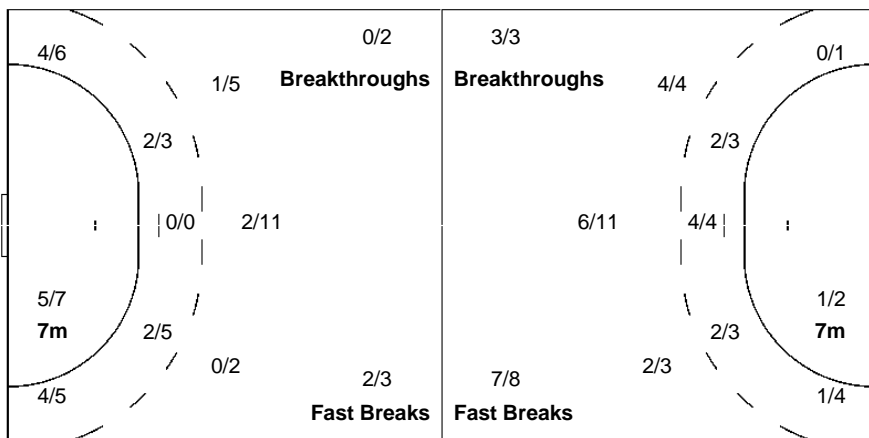

Match Team Statistics

Estatística da partida por equipe / Statistiques du match par équipe

Match 31

BRA 23 - 32 NED

(11 - 12) (12 - 20)

Referees: ROEN Guro / ARNTSEN Kjersti (NOR)

BRA - Brazil

Shots Distribution

Players

Goals / Shots

2 DINIZ F	3 MARTINEZ A	4 ROCHA S	5 PIEDADE D	7 LIMA de ARAUJO T	8 FRANCA da SILVA F	9 BELO AP
0/1	1/1				2/2	
	4/4	1/1			1/1	0/1
	1/2				0/1	2/2
		1-Missed			1-Missed	3-Post 3-Blocked

10 QUINTINO J	12 ARENHART B	15 ROCHA F	18 TALESKA E	22 FIER de MOURA M	81 FACHINELLO D	84 PESSOA MR
1/1		1/1	1/1		0/1	
		0/1			1/1	
		1/1		0/1		
		1-Missed	1-Blocked 1-Missed 1-Post 2-Blocked		2-Post	

Team
Goals / Shots

	4/5	2/2
2/4	0/1	2/4
6/6	2/4	5/8
4-Missed	6-Post	6-Blocked

Offence

Defence

Goalkeepers
Saves / Shots

1/7		0/5
0/1		1/2
2/10	3/8	3/9

12 ARENHART B

1/5		0/5
0/1		1/2
2/6	2/7	3/9

84 PESSOA MR

0/2		
0/4	1/1