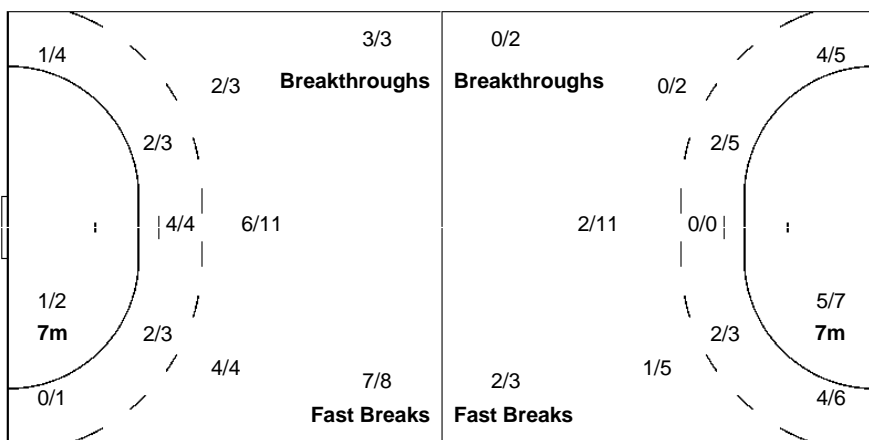

Match Team Statistics

Estatística da partida por equipe / Statistiques du match par équipe

Match 31

BRA 23 - 32 NED

(11 - 12) (12 - 20)

Referees: ROEN Guro / ARNTSEN Kjersti (NOR)

NED - Netherlands

Shots Distribution

Players

Goals / Shots

6 van der HEIJDEN L	8 ABBINGH L	9 van OLPHEN S	10 SNELDER D	13 BROCH Y	17 GROOT N	18 DULFER K
1/1		2/2		1/1	1/2	
	1/1					
1/2	2/2	1/1		1/1	1/1	0/1

1-Blocked

1-Post

21 GOOS M	23 JANKOVIC J	24 SMEETS M	26 MALESTEIN A	30 LUCIANO A	33 WESTER T	79 POLMAN E
		1/1	2/2	1/1		1/1
		1/1		0/1		
			2/2	0/2	1/1	0/1
						5/6

1-Missed

1-Post

Team
Goals / Shots

6/7		5/5
1/1		1/2
8/10	5/8	6/9

1-Missed 2-Post 1-Blocked

Offence

Defence

Goalkeepers
Saves / Shots

	1/5	0/2
2/4	1/1	2/4
0/6	2/4	3/8

23 JANKOVIC J

	0/1	

33 WESTER T

	1/4	0/2
2/4	1/1	2/4
0/6	2/4	3/8

Legend:	% Efficiency	2Min 2 Minute Suspensions	6m 6 metre Shots	7m 7 metre Shots	9m 9 metre Shots
AS Assists	BS Blocked Shots	BT Breakthroughs	BC Blue Cards	FB Fast Breaks	S/S Saves/Shots
G/S Goals/Shots	N/A Not Applicable	No. Uniform Number	RC Red Cards	S/S Saves/Shots	YC Yellow Cards
ST Steals	TO Turnover	TP Time Played	Wing Wing Shots