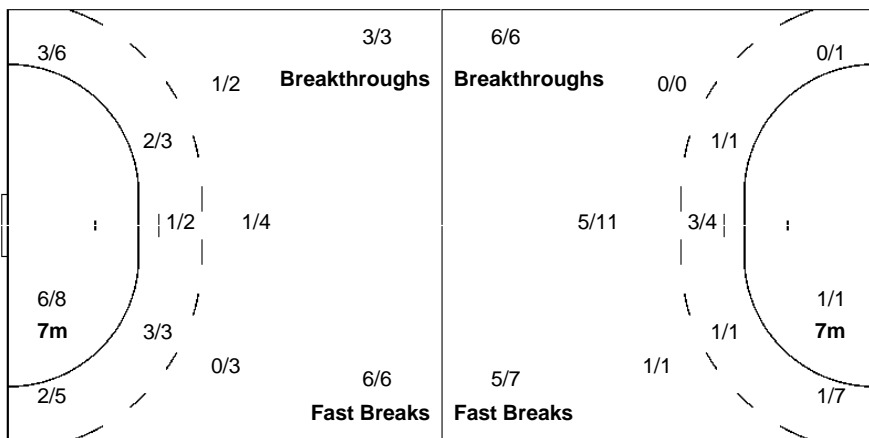

Match Team Statistics

Estatística da partida por equipe / Statistiques du match par équipe

Match 19

ANG 24 - 28 BRA

(13 - 13) (11 - 15)

Referees: ROEN Guro / ARNTSEN Kjersti (NOR)

BRA - Brazil

Shots Distribution

Players

Goals / Shots

2 DINIZ F	3 MARTINEZ A	4 ROCHA S	5 PIEDADE D	7 LIMA de ARAUJO T	8 FRANCA da SILVA F	9 BELO AP
		1/1	1/1		1/1	1/2
	1/2				0/1	1/1
	2/2	0/1	0/1	0/1	0/1	1/1
1/1		3/3			1/1	4/5

1-Post 2-Missed 2-Post 1-Blocked

10 QUINTINO J	12 ARENHART B	15 ROCHA F	18 TALESKA E	22 FIER de MOURA M	81 FACHINELLO D	84 PESSOA MR
1/1					1/1	
0/1						
1/1			0/1	1/1	2/2	1/1

1-Post

Team
Goals / Shots

5/6	2/2	
2/5		1/1
9/11	2/5	7/8

2-Missed 4-Post 1-Blocked

Offence

Goalkeepers
Saves / Shots

0/3	1/1	0/3
4/7		0/1
3/9	1/3	1/7

12 ARENHART B

0/1	1/1	0/3
3/4		
2/6	1/2	1/5

84 PESSOA MR

0/2		
1/3		0/1
1/3	0/1	0/2

Legend:	% Efficiency	2Min 2 Minute Suspensions	6m 6 metre Shots	7m 7 metre Shots	9m 9 metre Shots
AS Assists	BS Blocked Shots	BT Breakthroughs	BC Blue Cards	FB Fast Breaks	S/S Saves/Shots
G/S Goals/Shots	N/A Not Applicable	No. Uniform Number	RC Red Cards	S/S Saves/Shots	YC Yellow Cards
ST Steals	TO Turnover	TP Time Played	Wing Wing Shots