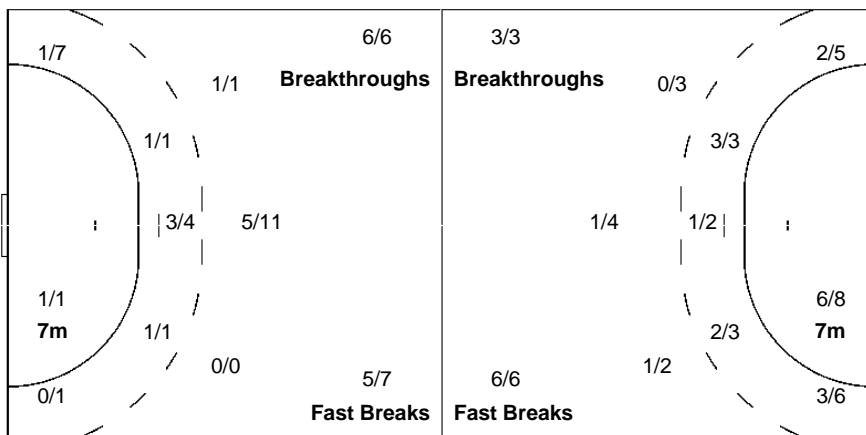

Match Team Statistics

Estatística da partida por equipe / Statistiques du match par équipe

Match 19

ANG 24 - 28 BRA

(13 - 13) (11 - 15)

Referees: ROEN Guro / ARNTSEN Kjersti (NOR)

ANG - Angola

Shots Distribution

Players

Goals / Shots

1 BARBOSA NMDP	6 MACHADO JJ	8 MONTEIRO LM	9 BERNARDO NM	10 KASSOMA AC	11 KIALA L	12 BRANCO CD
0/1	1/1	0/1	2/2			
1/2	0/1	0/1	2/2			
3/3	0/1	0/1	1/1 1/1 2/2	1/1 2/2	0/1	
2-Post 1-Blocked		1-Missed	1-Missed			
15 CARLOS AD	16 ALMEIDA TP	17 DOMBAXI WWB	21 CAZANGA MA	25 VENANCIO LDS	31 SANTOS JVD	90 GUIALO IEW
0/1				1/1		2/2
1/2				0/1		1/1
3/3	0/1	1/1	1/2			
2-Post 1-Blocked		1-Missed				1-Missed

Team
Goals / Shots

3/3	0/1	3/3
3/7		1/1
6/9	2/3	6/7
3-Missed	2-Post	1-Blocked

Offence

Defence

Goalkeepers
Saves / Shots

1/6	0/2	
3/5		0/1
2/11	3/5	1/8

1 BARBOSA NMDP

0/1	0/1	
1/2		0/1
2/5		1/4

12 BRANCO CD

1/5	0/1	
1/2		
0/3	3/4	0/2

16 ALMEIDA TP

1/1		
0/3	0/1	0/2