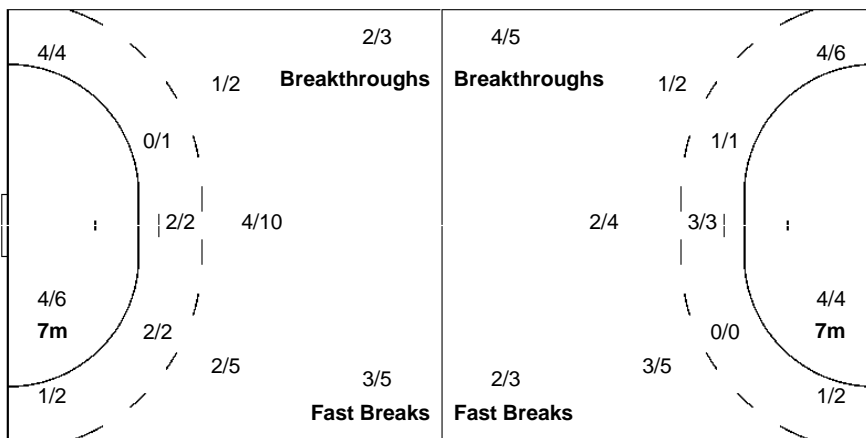

Match Team Statistics

Estatística da partida por equipe / Statistiques du match par équipe

Match 11

EGY 26 - 25 SWE

(12 - 13) (14 - 12)

Referees: MOUSAVIAN NAZHAD SADEGHI Alireza / KOLAHDOUZAN Majid (IRI)

EGY - Egypt

Shots Distribution

Players

Goals / Shots

3 ABOUEBAID M	8 RAMADAN M	9 EISSA E	15 AMER M	19 ELBASSIOUNY M	20 HASHEM M	24 ELMASRY I
1/1		1/1		1/1	1/1	
1/1		0/1				
0/1		3/3	0/1	1/1		

2-Missed

1-Blocked

1-Missed

39 ELDERAA Y	66 ELAHMAR A	72 KHALIL M	88 HENDAWY K	89 SHEBIB M	90 MOHAMED A	91 SANAD M
	1/1				1/1	1/1
					1/2	2/3
2/2				1/2		1/1

1-Blocked

1-Blocked

1-Missed

1-Missed

Team
Goals / Shots

3/3	2/2	3/3
3/6		1/2
7/9	1/2	6/8

5-Missed

3-Blocked

Offence

Goalkeepers
Saves / Shots

0/4		1/7
2/2		1/1
1/10	0/2	0/4

72 KHALIL M

0/3		0/2
1/1		
1/3	0/1	

88 HENDAWY K

0/1		1/5
1/1		1/1
0/7	0/1	0/4