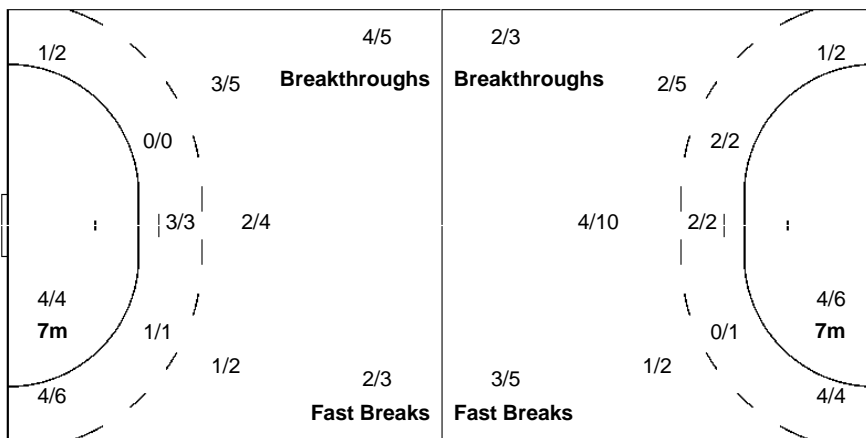

1-Post

1-Missed

1-Missed1-Post

**Team**  
Goals / Shots

4/4		6/7
0/2		0/1
9/10	2/2	4/4

2-Missed 3-Post

**Offence**

**Goalkeepers**  
Saves / Shots

0/3	0/2	0/3
3/6		1/2
2/9	1/2	2/8

**1 ANDERSSON M**

0/3	0/2	0/2
2/5		
2/9	1/2	2/5

**20 APPELGREN M**

		0/1
1/1		1/2
		0/2

<b>Legend:</b>	<b>%</b> Efficiency	<b>2Min</b> 2 Minute Suspensions	<b>6m</b> 6 metre Shots	<b>7m</b> 7 metre Shots	<b>9m</b> 9 metre Shots
<b>AS</b> Assists	<b>BS</b> Blocked Shots	<b>BT</b> Breakthroughs	<b>BC</b> Blue Cards	<b>FB</b> Fast Breaks	<b>S/S</b> Saves/Shots
<b>G/S</b> Goals/Shots	<b>N/A</b> Not Applicable	<b>No.</b> Uniform Number	<b>RC</b> Red Cards	<b>S/S</b> Saves/Shots	<b>YC</b> Yellow Cards
<b>ST</b> Steals	<b>TO</b> Turnover	<b>TP</b> Time Played	<b>Wing</b> Wing Shots		