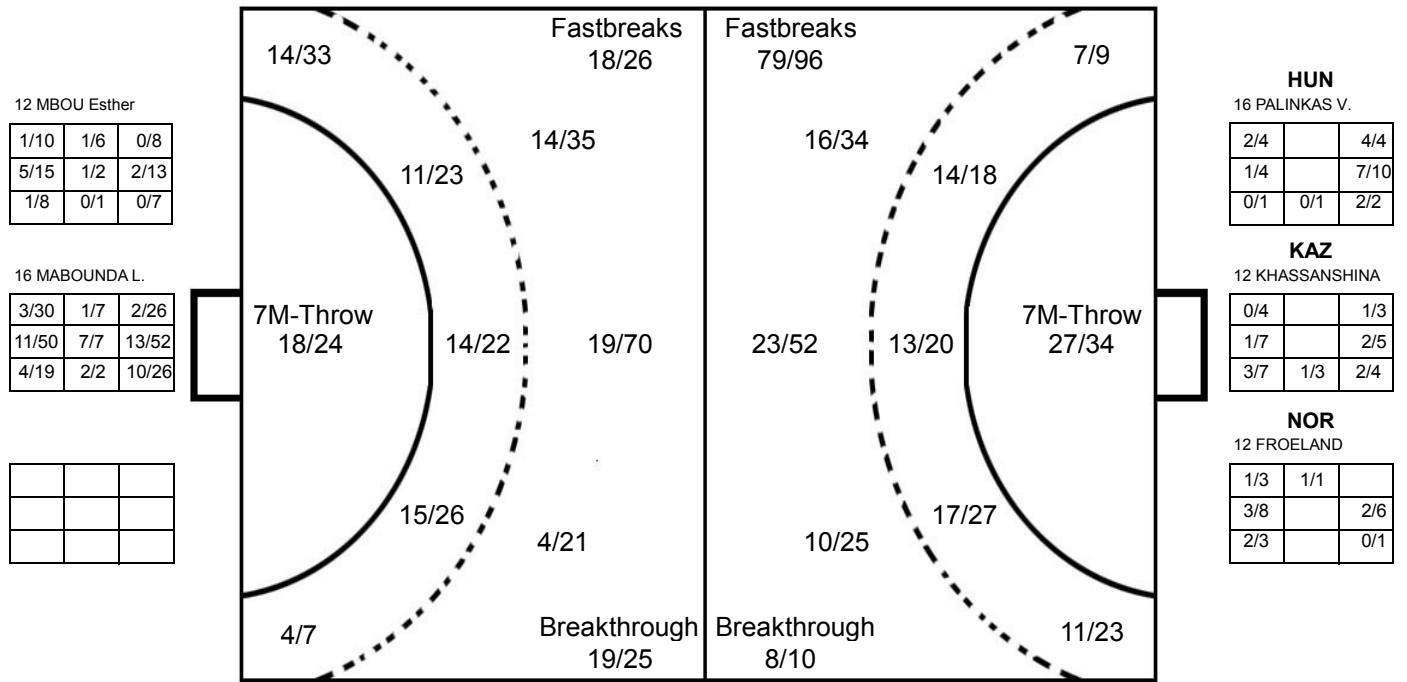

2014 WOMEN'S YOUTH WORLD CHAMPIONSHIP IN MKD
TOTAL SHOT REPORT

UP TO MATCH 80

201412080-42-1/1

CONGO

Table listing player statistics for CONGO, including names like MOUYAMBA Belvina, BAHOUANASSONI, HENDO Mercianne, etc., with columns for goals, assists, and blocks.

OPPONENT

Table listing opponent player statistics, including names like NOR HERNES Ida Marie, HUN KISS Nikolett, JPN MAGATA Ayaho, etc., with columns for goals, assists, and blocks.