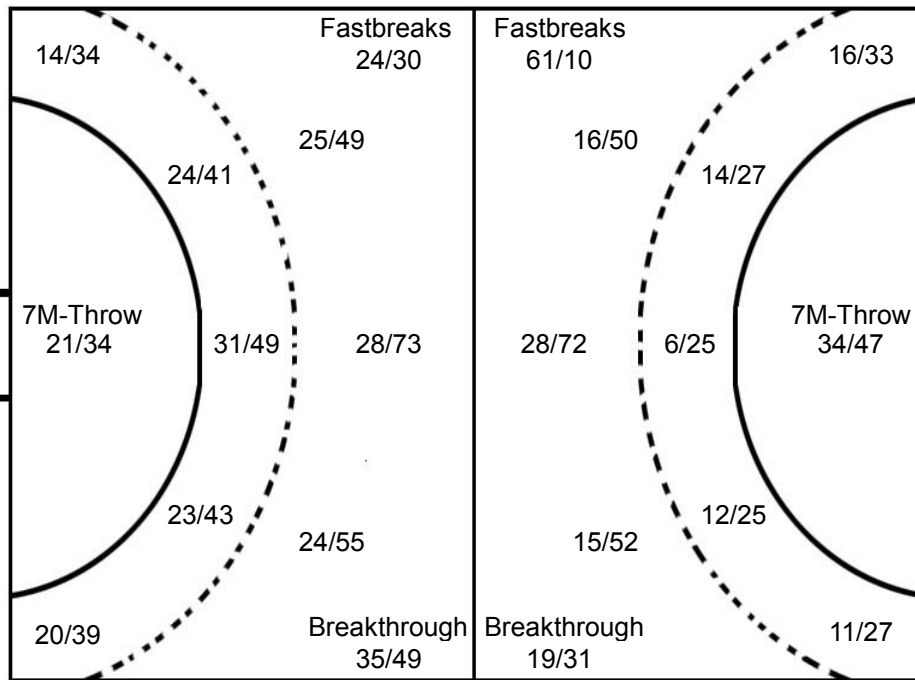

2014 WOMEN'S YOUTH WORLD CHAMPIONSHIP IN MKD
TOTAL SHOT REPORT

UP TO MATCH 100

201412100-42-1/1

BRAZIL

Table listing player statistics for Brazil, including names like PAULA Bruna, BEDNARSKI Aline, FERNANDES M., etc., and their respective shot counts in a grid format.

12 GABINA Flavia statistics table

20 DIAS Maite statistics table

29 SILVA Alice statistics table

NED 1 DUIJNDAM Rinka statistics table

NOR 1 LERSTAD Tonje H. statistics table

SWE 1 CHADDAD statistics table

OPPONENT

Table listing opponent player statistics for various teams including TUN, NED, RUS, SWE, MNE, NOR, KAZ, etc.