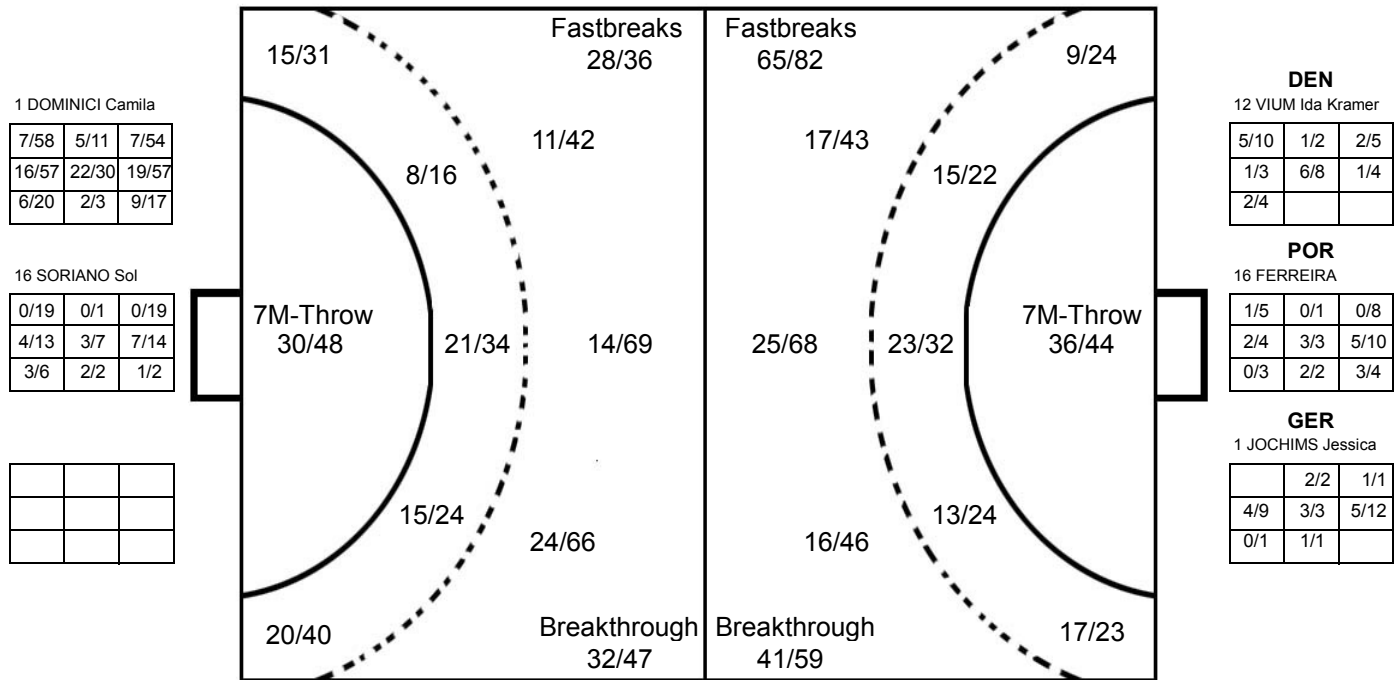

2014 WOMEN'S YOUTH WORLD CHAMPIONSHIP IN MKD
TOTAL SHOT REPORT

UP TO MATCH 96

201412096-42-1/1

ARGENTINA

Table listing player statistics for Argentina, including names like DOMINICI Camila, URBAN Rosario, ROMERO Jesica, etc., and their respective shot counts.

OPPONENT

Table listing player statistics for opponents: UZB, CRO, POR, DEN, MNE, NOR, GER, MKD, MNE, NOR, ROU, UZB, DEN.