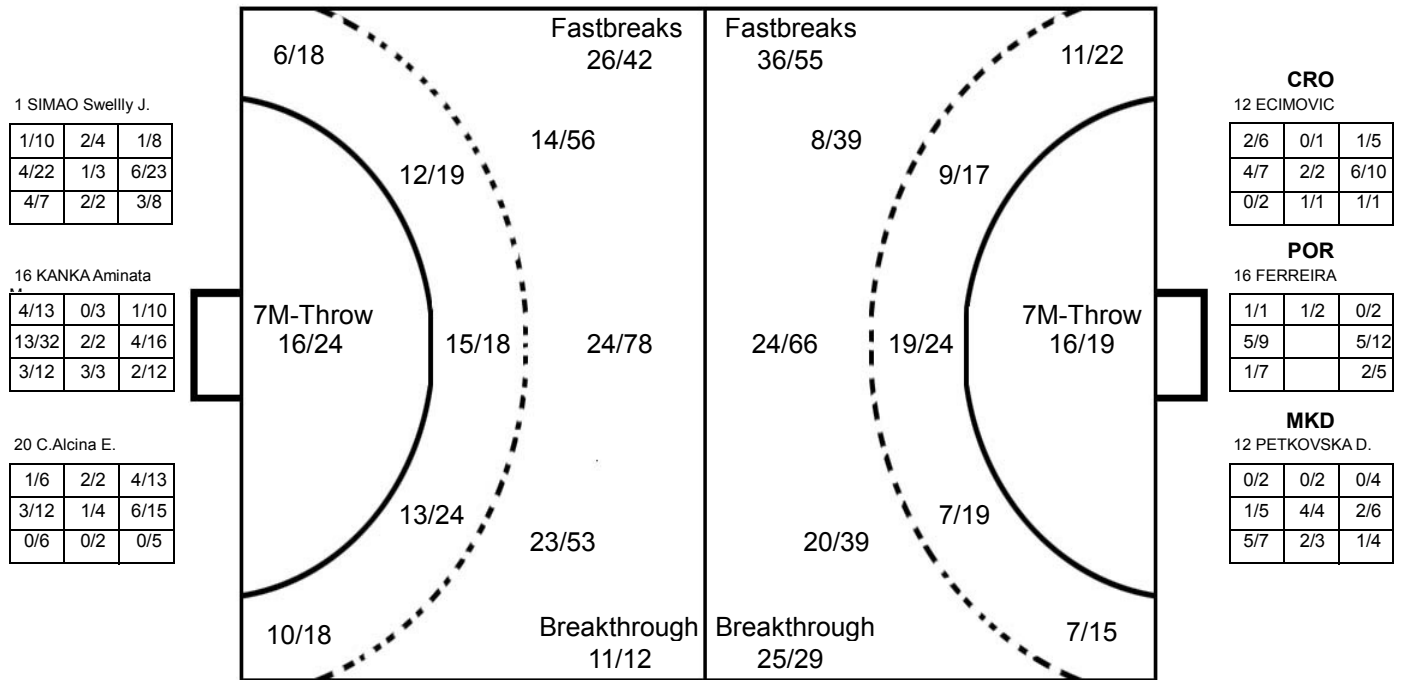

2014 WOMEN'S YOUTH WORLD CHAMPIONSHIP IN MKD TOTAL SHOT REPORT

UP TO MATCH 80

201412080-42-1/1

ANGOLA

1 SIMAO Swelly J. <table border="1"><tr><td></td><td></td><td></td></tr><tr><td></td><td></td><td></td></tr><tr><td></td><td></td><td></td></tr></table> Post - 0 Miss - 0 Block - 0	2 CALUYOMBO A.P. <table border="1"><tr><td>3</td><td>2</td><td>6</td></tr><tr><td>4</td><td>1</td><td>8</td></tr><tr><td>3</td><td>1</td><td>3</td></tr></table> Post - 3 Miss - 1 Block - 0	4 CHACA Alexandra <table border="1"><tr><td></td><td></td><td></td></tr><tr><td></td><td></td><td></td></tr><tr><td></td><td></td><td></td></tr></table> Post - 1 Miss - 0 Block - 0	5 SANTO Zolinda E. <table border="1"><tr><td></td><td></td><td>1</td></tr><tr><td></td><td></td><td></td></tr><tr><td></td><td></td><td></td></tr></table> Post - 0 Miss - 0 Block - 0	6 COSTA Nicol Da <table border="1"><tr><td>9</td><td>1</td><td>2</td></tr><tr><td>3</td><td></td><td>2</td></tr><tr><td>6</td><td>1</td><td>2</td></tr></table> Post - 1 Miss - 4 Block - 0	7 COSTA Joana F.D. <table border="1"><tr><td>2</td><td>2</td><td>2</td></tr><tr><td>4</td><td></td><td>6</td></tr><tr><td>7</td><td></td><td>3</td></tr></table> Post - 9 Miss - 8 Block - 6	8 QUIZELETE M.J.J. <table border="1"><tr><td>3</td><td></td><td>1</td></tr><tr><td>1</td><td></td><td>3</td></tr><tr><td>1</td><td></td><td>4</td></tr></table> Post - 0 Miss - 0 Block - 1	9 PAULINO M.C. <table border="1"><tr><td>5</td><td>2</td><td>2</td></tr><tr><td>9</td><td></td><td>7</td></tr><tr><td>4</td><td></td><td>2</td></tr></table> Post - 5 Miss - 15 Block - 10
10 YANDA Jocelina M. <table border="1"><tr><td>3</td><td>1</td><td></td></tr><tr><td>1</td><td></td><td>2</td></tr><tr><td></td><td></td><td>1</td></tr></table> Post - 1 Miss - 4 Block - 1	11 PERES Dalva F. <table border="1"><tr><td>1</td><td></td><td>1</td></tr><tr><td>1</td><td></td><td>3</td></tr><tr><td></td><td></td><td>2</td></tr></table> Post - 1 Miss - 1 Block - 0	13 NENGANGA V.P. <table border="1"><tr><td>2</td><td></td><td>4</td></tr><tr><td>1</td><td></td><td>1</td></tr><tr><td>5</td><td></td><td>4</td></tr></table> Post - 9 Miss - 3 Block - 4	14 SILVA Vilma T.D. <table border="1"><tr><td>2</td><td></td><td>2</td></tr><tr><td>1</td><td></td><td>1</td></tr><tr><td>2</td><td></td><td>1</td></tr></table> Post - 4 Miss - 2 Block - 0	15 CUNGULO F.P. <table border="1"><tr><td></td><td></td><td></td></tr><tr><td></td><td></td><td></td></tr><tr><td></td><td></td><td></td></tr></table> Post - 1 Miss - 0 Block - 0	16 KANKA Aminata M. <table border="1"><tr><td></td><td></td><td></td></tr><tr><td></td><td></td><td></td></tr><tr><td></td><td></td><td></td></tr></table> Post - 0 Miss - 0 Block - 0	20 C. Alcina E. <table border="1"><tr><td></td><td></td><td></td></tr><tr><td></td><td></td><td></td></tr><tr><td></td><td></td><td></td></tr></table> Post - 0 Miss - 0 Block - 0	

1 SIMAO Swelly J.

1/10	2/4	1/8
4/22	1/3	6/23
4/7	2/2	3/8

16 KANKA Aminata

4/13	0/3	1/10
13/32	2/2	4/16
3/12	3/3	2/12

20 C. Alcina E.

1/6	2/2	4/13
3/12	1/4	6/15
0/6	0/2	0/5

CRO
12 ECIMOVIC

2/6	0/1	1/5
4/7	2/2	6/10
0/2	1/1	1/1

POR
16 FERREIRA

1/1	1/2	0/2
5/9		5/12
1/7		2/5

MKD
12 PETKOVSKA D.

0/2	0/2	0/4
1/5	4/4	2/6
5/7	2/3	1/4

OPPONENT

POR 5 RODRIGUES P. <table border="1"><tr><td></td><td></td><td>2</td></tr><tr><td>2</td><td></td><td>1</td></tr><tr><td>3</td><td></td><td>1</td></tr></table> Post - 0 Miss - 0 Block - 1	PAR 14 ESTIGARRIBIA M. <table border="1"><tr><td></td><td></td><td>1</td></tr><tr><td></td><td>2</td><td>2</td></tr><tr><td>2</td><td></td><td>1</td></tr></table> Post - 0 Miss - 2 Block - 0	MKD 33 RISTOVSKA Sara <table border="1"><tr><td>1</td><td>1</td><td></td></tr><tr><td>2</td><td></td><td>1</td></tr><tr><td>2</td><td></td><td></td></tr></table> Post - 0 Miss - 0 Block - 0	FRA 20 SAJKA Marie H. <table border="1"><tr><td></td><td></td><td></td></tr><tr><td>3</td><td></td><td>2</td></tr><tr><td></td><td></td><td>1</td></tr></table> Post - 2 Miss - 2 Block - 2	POR 11 SANTIAGO Sandra <table border="1"><tr><td></td><td></td><td></td></tr><tr><td>4</td><td></td><td>1</td></tr><tr><td>1</td><td></td><td></td></tr></table> Post - 2 Miss - 1 Block - 1	CHN 8 LIN Yan Qun <table border="1"><tr><td></td><td></td><td>1</td></tr><tr><td>1</td><td></td><td>1</td></tr><tr><td></td><td>1</td><td>1</td></tr></table> Post - 1 Miss - 2 Block - 3	CRO 21 LJUBICIC Marija <table border="1"><tr><td>1</td><td></td><td>3</td></tr><tr><td>1</td><td></td><td></td></tr><tr><td></td><td></td><td></td></tr></table> Post - 0 Miss - 2 Block - 0	MKD 37 GJORGIEVSKA K. <table border="1"><tr><td></td><td></td><td></td></tr><tr><td></td><td></td><td>3</td></tr><tr><td>1</td><td></td><td>1</td></tr></table> Post - 0 Miss - 2 Block - 1
MNE 20 AGOVIC Vanesa <table border="1"><tr><td></td><td></td><td></td></tr><tr><td>1</td><td>1</td><td>2</td></tr><tr><td></td><td></td><td>1</td></tr></table> Post - 0 Miss - 3 Block - 1	CHN 6 ZHANG Chun Jin <table border="1"><tr><td>1</td><td></td><td></td></tr><tr><td></td><td></td><td></td></tr><tr><td>2</td><td></td><td>1</td></tr></table> Post - 0 Miss - 1 Block - 0	FRA 13 SYLLA Dyeneba <table border="1"><tr><td></td><td></td><td>1</td></tr><tr><td></td><td></td><td>2</td></tr><tr><td></td><td></td><td>1</td></tr></table> Post - 0 Miss - 0 Block - 0	FRA 14 BOUCHARD K. <table border="1"><tr><td></td><td>1</td><td></td></tr><tr><td>1</td><td></td><td></td></tr><tr><td>1</td><td></td><td>1</td></tr></table> Post - 0 Miss - 0 Block - 0	MNE 19 JAUKOVIC Durdina <table border="1"><tr><td></td><td></td><td></td></tr><tr><td>2</td><td></td><td></td></tr><tr><td>1</td><td></td><td>1</td></tr></table> Post - 3 Miss - 2 Block - 0	MNE 25 MALOVIC Durdina <table border="1"><tr><td>2</td><td></td><td></td></tr><tr><td>1</td><td></td><td>1</td></tr><tr><td></td><td></td><td></td></tr></table> Post - 2 Miss - 2 Block - 2	PAR 11 MORLAS Delyne E. <table border="1"><tr><td>2</td><td></td><td>1</td></tr><tr><td>1</td><td></td><td></td></tr><tr><td></td><td></td><td></td></tr></table> Post - 0 Miss - 0 Block - 0	POR 13 TAVARES Erica <table border="1"><tr><td></td><td></td><td></td></tr><tr><td>2</td><td>1</td><td>1</td></tr><tr><td></td><td></td><td></td></tr></table> Post - 0 Miss - 2 Block - 1