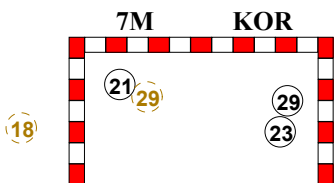

2014 WOMEN'S YOUTH WORLD CHAMPIONSHIP IN MKD PICTORIAL MATCH STATISTICS

ROUND 10

MATCH 98

201412098-21-1/1

1st Half
17 : 17

2nd Half
33 : 27

2014 WOMEN'S YOUTH WORLD CHAMPIONSHIP IN MKD

INDV/TEAM MATCH STATISTICS