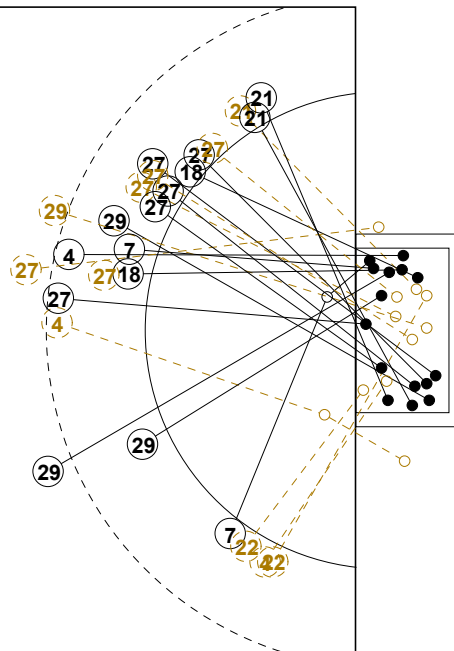

2014 WOMEN'S YOUTH WORLD CHAMPIONSHIP IN MKD PICTORIAL MATCH STATISTICS

ROUND 10

MATCH 98

201412098-21-1/1

1st Half
17 : 17

2nd Half
33 : 27

2014 WOMEN'S YOUTH WORLD CHAMPIONSHIP IN MKD

INDV/TEAM MATCH STATISTICS

OFFICIAL
HANDBALL
YOUTH WOMEN

PLACE 5-6
ROUND 10

GROUP X
MATCH 98

201412098-14-1/2
OHRID
03/08/2014 12:15

No.	Name	Field Shot	Line Shot	Wing Shot	Fast Brk.	Brk. Thr.	Free Thr.	7m Thr.	Total	Rate %	ASST.	ERR.	WAR.	2'	D+DR	TIME
NETHERLANDS(NED)																
<i>(COURT PLAYER)</i>																
1	DUIJNDAM Rinka									0.0%						00:25:28
2	HOOGENBOOM Mandy									0.0%	1	2				00:34:32
4	VAN ZIJL Tessa	0/1							0/1	0.0%		3				00:13:20
5	HAGGERTY Tamara		2/3		1/1				3/4	75.0%		8				00:46:23
6	PANHUIS Mabel									0.0%		1				00:13:32
7	RIJKS Fenne				1/1				1/1	100%		1				00:00:00
8	NOORDINK Annika	0/2	0/1	0/1		2/2			2/6	33.3%	1	4		1		00:54:34
9	ZWINKELS Anouk	1/5		1/1		0/1			2/7	28.6%		2	1	1		00:50:54
10	BOONKAMP Danique			0/1					0/1	0.0%						00:02:44
11	KOOIJ Jill									0.0%						00:04:58
12	VOLLEBREGT S.		1/1		1/1				2/2	100%						00:13:33
13	DE B.Suzanne									0.0%						00:02:44
14	MEIJER Jill			0/1	2/3				2/4	50.0%			1	1		00:46:23
15	AMEGA Delaila	1/2	2/4		1/1				4/7	57.1%		3	1			00:21:43
17	ZENGERINK Romy		1/1	1/1					2/2	100%		1				00:33:07
18	VAN ROSSUM Hanne		5/5	2/4	2/2				9/11	81.8%		3		1		00:54:59
Total		2/10	11/15	4/9	8/9	2/3			27/46	58.7%	2	28	3	4		
<i>(GOALKEEPER)</i>																
1	DUIJNDAM Rinka	0/3	0/2	3/4	2/8	0/3		1/3	6/23	26.1%						00:25:28
2	HOOGENBOOM Mandy	3/4	5/7	2/6	4/10			2/5	16/32	50.0%	1	2				00:34:32
Total		3/7	5/9	5/10	6/18	0/3		3/8	22/55	40.0%	1	2				