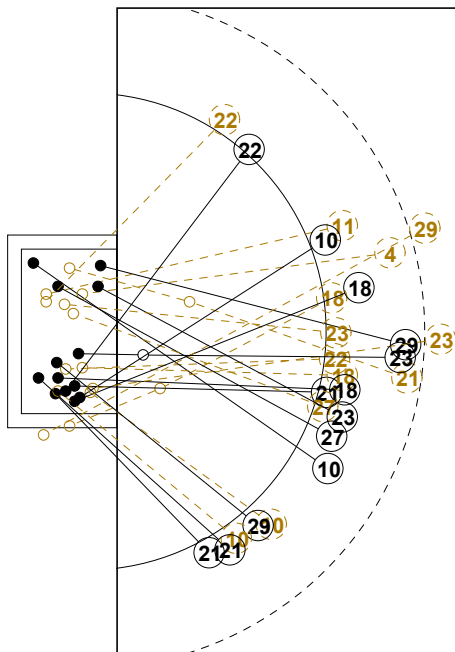

2014 WOMEN'S YOUTH WORLD CHAMPIONSHIP IN MKD PICTORIAL MATCH STATISTICS

ROUND 10

MATCH 98

201412098-21-1/1

1st Half
17 : 17

2nd Half
33 : 27

2014 WOMEN'S YOUTH WORLD CHAMPIONSHIP IN MKD

INDV/TEAM MATCH STATISTICS

OFFICIAL
HANDBALL
YOUTH WOMEN

PLACE 5-6
ROUND 10

GROUP X
MATCH 98

201412098-14-1/2
OHRID
03/08/2014 12:15

No.	Name	Field Shot	Line Shot	Wing Shot	Fast Brk.	Brk. Thr.	Free Thr.	7m Thr.	Total	Rate %	ASST.	ERR.	WAR.	2'	D+DR	TIME
NETHERLANDS(NED)																
<i>(COURT PLAYER)</i>																
1	DUIJNDAM Rinka									0.0%						00:25:28
2	HOOGENBOOM Mandy									0.0%	1	2				00:34:32
4	VAN ZIJL Tessa	0/1							0/1	0.0%		3				00:13:20
5	HAGGERTY Tamara		2/3		1/1				3/4	75.0%		8				00:46:23
6	PANHUIS Mabel									0.0%		1				00:13:32
7	RIJKS Fenne				1/1				1/1	100%		1				00:00:00
8	NOORDINK Annika	0/2	0/1	0/1		2/2			2/6	33.3%	1	4		1		00:54:34
9	ZWINKELS Anouk	1/5		1/1		0/1			2/7	28.6%		2	1	1		00:50:54
10	BOONKAMP Danique			0/1					0/1	0.0%						00:02:44
11	KOOIJ Jill									0.0%						00:04:58
12	VOLLEBREGT S.		1/1		1/1				2/2	100%						00:13:33
13	DE B.Suzanne									0.0%						00:02:44
14	MEIJER Jill			0/1	2/3				2/4	50.0%			1	1		00:46:23
15	AMEGA Delaila	1/2	2/4		1/1				4/7	57.1%		3	1			00:21:43
17	ZENGERINK Romy		1/1	1/1					2/2	100%		1				00:33:07
18	VAN ROSSUM Hanne		5/5	2/4	2/2				9/11	81.8%		3		1		00:54:59
Total		2/10	11/15	4/9	8/9	2/3			27/46	58.7%	2	28	3	4		
<i>(GOALKEEPER)</i>																
1	DUIJNDAM Rinka	0/3	0/2	3/4	2/8	0/3		1/3	6/23	26.1%						00:25:28
2	HOOGENBOOM Mandy	3/4	5/7	2/6	4/10			2/5	16/32	50.0%	1	2				00:34:32
Total		3/7	5/9	5/10	6/18	0/3		3/8	22/55	40.0%	1	2				