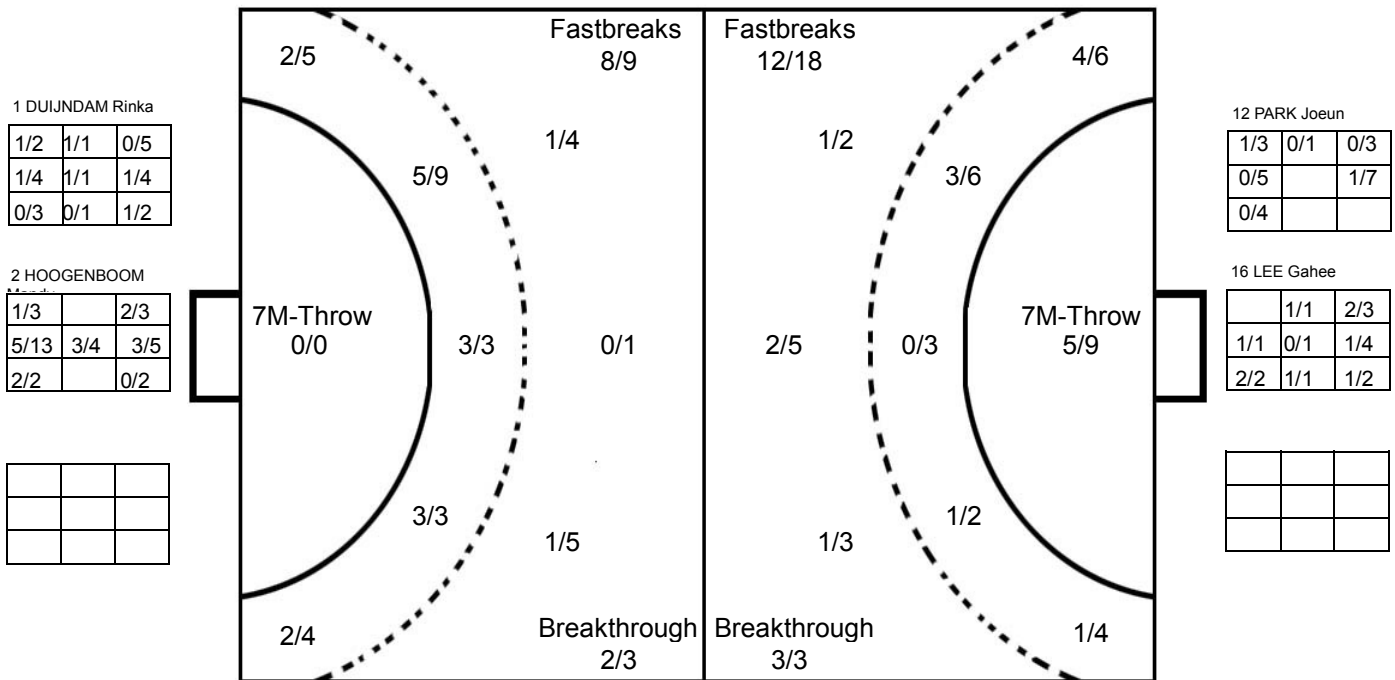

2014 WOMEN'S YOUTH WORLD CHAMPIONSHIP IN MKD

MATCH SHOT REPORT

ROUND 10

MATCH 98

201412098-41-1/1

NETHERLANDS

1 DUIJNDAM Rinka	2 HOOGENBOOM	4 VAN ZIJL Tessa	5 HAGGERTY Tamara	6 PANHUIS Mabel	7 RIJKS Fenne	8 NOORDINK Annika	9 ZWINKELS Anouk
			1 1 1			1 1	1
Post - 0 Miss - 0 Block - 0	Post - 0 Miss - 0 Block - 0	Post - 0 Miss - 1 Block - 0	Post - 0 Miss - 0 Block - 0	Post - 0 Miss - 0 Block - 0	Post - 0 Miss - 0 Block - 0	Post - 0 Miss - 1 Block - 0	Post - 0 Miss - 2 Block - 0
10 BOONKAMP	11 KOOIJ Jill	12 VOLLEBREGT S.	13 DE B. Suzanne	14 MEIJER Jill	15 AMEGA Delaila	17 ZENGERINK Romy	18 VAN ROSSUM
		1 1		2	1 1	1 1	2 2 3
Post - 0 Miss - 0 Block - 0	Post - 0 Miss - 0 Block - 0	Post - 0 Miss - 0 Block - 0	Post - 0 Miss - 0 Block - 0	Post - 0 Miss - 0 Block - 0	Post - 0 Miss - 2 Block - 0	Post - 0 Miss - 0 Block - 0	Post - 1 Miss - 1 Block - 0

KOREA

2 CHUN Hyesu	3 LEE Seolhwa	4 PARK Junhee	5 LEE Dahyeon	7 GIM Boeun	9 PARK Minjeong	10 CHOI Jihyeon	11 KANG Eunhye
		1		2		1 1	
Post - 0 Miss - 0 Block - 0	Post - 0 Miss - 0 Block - 0	Post - 0 Miss - 1 Block - 0	Post - 0 Miss - 0 Block - 0	Post - 0 Miss - 0 Block - 0	Post - 0 Miss - 0 Block - 0	Post - 0 Miss - 0 Block - 0	Post - 0 Miss - 0 Block - 0
12 PARK Joeun	16 LEE Gahee	18 KIM Sora	21 KIM Seongeun	22 SONG Jiyoung	23 SONG Jieun	27 KANG Dahye	29 YU Sojeong
		1 3	2 1 3 2	1	1 1	2 2 1 1	2 2 1 1
Post - 0 Miss - 0 Block - 0	Post - 0 Miss - 0 Block - 0	Post - 1 Miss - 1 Block - 0	Post - 0 Miss - 0 Block - 0	Post - 0 Miss - 0 Block - 0	Post - 0 Miss - 0 Block - 0	Post - 0 Miss - 1 Block - 1	Post - 0 Miss - 1 Block - 0