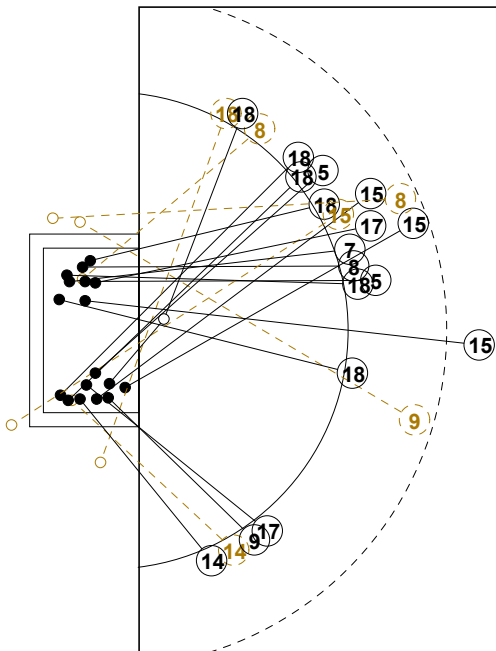

2014 WOMEN'S YOUTH WORLD CHAMPIONSHIP IN MKD PICTORIAL MATCH STATISTICS

ROUND 10

MATCH 98

201412098-21-1/1

1st Half
17 : 17

2nd Half
33 : 27

2014 WOMEN'S YOUTH WORLD CHAMPIONSHIP IN MKD

INDV/TEAM MATCH STATISTICS

OFFICIAL
HANDBALL
YOUTH WOMEN

PLACE 5-6
ROUND 10

GROUP X
MATCH 98

201412098-14-1/2
OHRID
03/08/2014 12:15

No.	Name	Field Shot	Line Shot	Wing Shot	Fast Brk.	Brk. Thr.	Free Thr.	7m Thr.	Total	Rate %	ASST.	ERR.	WAR.	2'	D+DR	TIME
NETHERLANDS(NED)																
<i>(COURT PLAYER)</i>																
1	DUIJNDAM Rinka									0.0%						00:25:28
2	HOOGENBOOM Mandy									0.0%	1	2				00:34:32
4	VAN ZIJL Tessa	0/1							0/1	0.0%		3				00:13:20
5	HAGGERTY Tamara		2/3		1/1				3/4	75.0%		8				00:46:23
6	PANHUIS Mabel									0.0%		1				00:13:32
7	RIJKS Fenne				1/1				1/1	100%		1				00:00:00
8	NOORDINK Annika	0/2	0/1	0/1		2/2			2/6	33.3%	1	4		1		00:54:34
9	ZWINKELS Anouk	1/5		1/1		0/1			2/7	28.6%		2	1	1		00:50:54
10	BOONKAMP Danique			0/1					0/1	0.0%						00:02:44
11	KOOIJ Jill									0.0%						00:04:58
12	VOLLEBREGT S.		1/1		1/1				2/2	100%						00:13:33
13	DE B.Suzanne									0.0%						00:02:44
14	MEIJER Jill			0/1	2/3				2/4	50.0%			1	1		00:46:23
15	AMEGA Delaila	1/2	2/4		1/1				4/7	57.1%		3	1			00:21:43
17	ZENGERINK Romy		1/1	1/1					2/2	100%		1				00:33:07
18	VAN ROSSUM Hanne		5/5	2/4	2/2				9/11	81.8%		3		1		00:54:59
Total		2/10	11/15	4/9	8/9	2/3			27/46	58.7%	2	28	3	4		
<i>(GOALKEEPER)</i>																
1	DUIJNDAM Rinka	0/3	0/2	3/4	2/8	0/3		1/3	6/23	26.1%						00:25:28
2	HOOGENBOOM Mandy	3/4	5/7	2/6	4/10			2/5	16/32	50.0%	1	2				00:34:32
Total		3/7	5/9	5/10	6/18	0/3		3/8	22/55	40.0%	1	2				