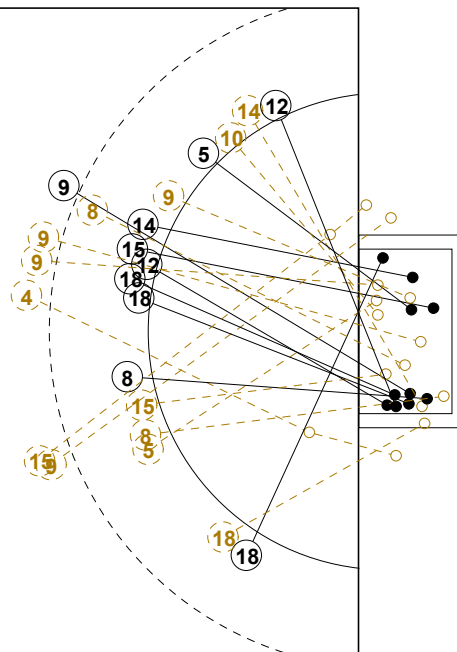

2014 WOMEN'S YOUTH WORLD CHAMPIONSHIP IN MKD PICTORIAL MATCH STATISTICS

ROUND 10

MATCH 98

201412098-21-1/1

1st Half
17 : 17

2nd Half
33 : 27

2014 WOMEN'S YOUTH WORLD CHAMPIONSHIP IN MKD

INDV/TEAM MATCH STATISTICS

OFFICIAL
HANDBALL
YOUTH WOMEN

PLACE 5-6
ROUND 10

GROUP X
MATCH 98

201412098-14-1/2
OHRID
03/08/2014 12:15

No.	Name	Field Shot	Line Shot	Wing Shot	Fast Brk.	Brk. Thr.	Free Thr.	7m Thr.	Total	Rate %	ASST.	ERR.	WAR.	2'	D+DR	TIME
NETHERLANDS(NED)																
<i>(COURT PLAYER)</i>																
1	DUIJNDAM Rinka									0.0%						00:25:28
2	HOOGENBOOM Mandy									0.0%	1	2				00:34:32
4	VAN ZIJL Tessa	0/1							0/1	0.0%		3				00:13:20
5	HAGGERTY Tamara		2/3		1/1				3/4	75.0%		8				00:46:23
6	PANHUIS Mabel									0.0%		1				00:13:32
7	RIJKS Fenne				1/1				1/1	100%		1				00:00:00
8	NOORDINK Annika	0/2	0/1	0/1		2/2			2/6	33.3%	1	4		1		00:54:34
9	ZWINKELS Anouk	1/5		1/1		0/1			2/7	28.6%		2	1	1		00:50:54
10	BOONKAMP Danique			0/1					0/1	0.0%						00:02:44
11	KOOIJ Jill									0.0%						00:04:58
12	VOLLEBREGT S.		1/1		1/1				2/2	100%						00:13:33
13	DE B.Suzanne									0.0%						00:02:44
14	MEIJER Jill			0/1	2/3				2/4	50.0%			1	1		00:46:23
15	AMEGA Delaila	1/2	2/4		1/1				4/7	57.1%		3	1			00:21:43
17	ZENGERINK Romy		1/1	1/1					2/2	100%		1				00:33:07
18	VAN ROSSUM Hanne		5/5	2/4	2/2				9/11	81.8%		3		1		00:54:59
Total		2/10	11/15	4/9	8/9	2/3			27/46	58.7%	2	28	3	4		
<i>(GOALKEEPER)</i>																
1	DUIJNDAM Rinka	0/3	0/2	3/4	2/8	0/3		1/3	6/23	26.1%						00:25:28
2	HOOGENBOOM Mandy	3/4	5/7	2/6	4/10			2/5	16/32	50.0%	1	2				00:34:32
Total		3/7	5/9	5/10	6/18	0/3		3/8	22/55	40.0%	1	2				