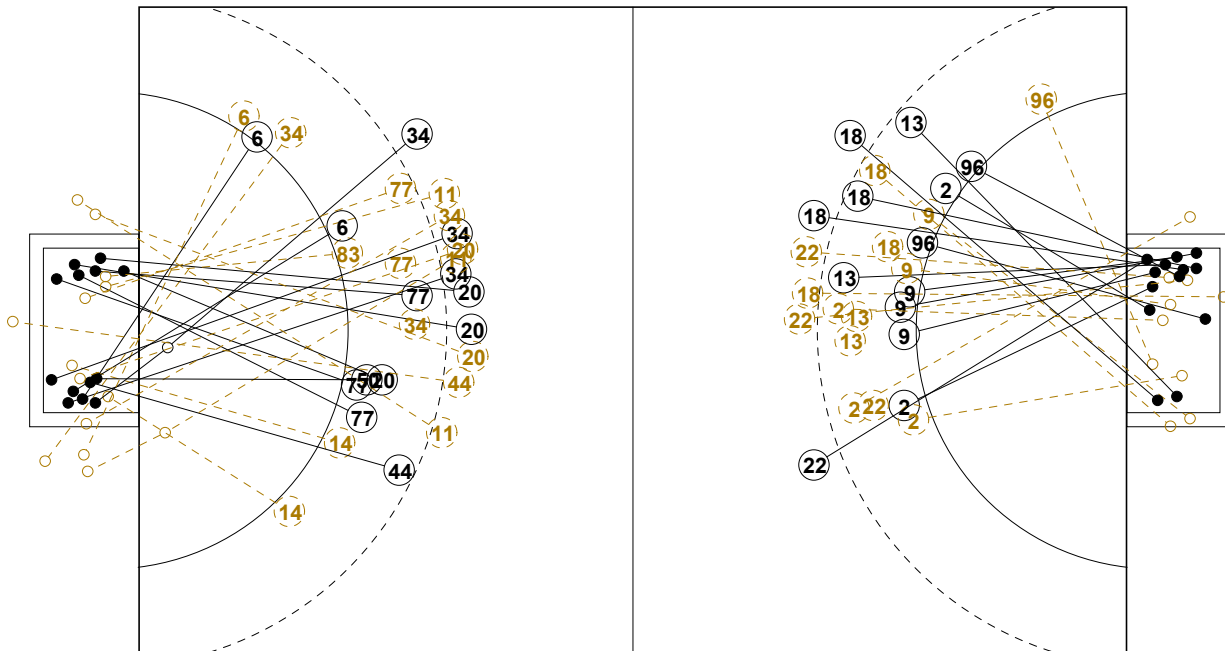

2014 WOMEN'S YOUTH WORLD CHAMPIONSHIP IN MKD PICTORIAL MATCH STATISTICS

ROUND 10

MATCH 97

201412097-21-1/1

1st Half
14 : 14

2nd Half
34 : 31

2014 WOMEN'S YOUTH WORLD CHAMPIONSHIP IN MKD PICTORIAL MATCH STATISTICS

ROUND 10

MATCH 97

201412097-21-1/1

1st Half
14 : 14

2nd Half
34 : 31

2014 WOMEN'S YOUTH WORLD CHAMPIONSHIP IN MKD

INDV/TEAM MATCH STATISTICS

OFFICIAL
HANDBALL
YOUTH WOMEN

PLACE 7-8
ROUND 10

GROUP X
MATCH 97

201412097-14-1/2
OHRID
03/08/2014 10:00

No.	Name	Field Shot	Line Shot	Wing Shot	Fast Brk.	Brk. Thr.	Free Thr.	7m Thr.	Total	Rate %	ASST.	ERR.	WAR.	2'	D+DR	TIME
BRAZIL(BRA)																
<i>(COURT PLAYER)</i>																
2	PAULA Bruna	0/2	4/6			5/6			9/14	64.3%		3		2		00:59:51
4	BEDNARSKI Aline									0.0%						01:00:00
6	FERNANDES M.									0.0%						00:00:00
7	MOUSINHO Cecilia	0/1							0/1	0.0%						00:02:34
9	COSTA Jessica		4/6						4/6	66.7%		4	1			00:53:48
10	FERREIRA Barbara	0/1						2/2	2/3	66.7%				2		00:05:20
12	GABINA Flavia									0.0%						00:00:00
13	CARNEIRO Talita	3/3	0/2					1/1	4/6	66.7%		1	1			00:43:59
14	SILVA Ana C.									0.0%						00:00:00
15	BORBA Ana Luiza			0/1					0/1	0.0%						00:00:00
18	SILVA Ligia	5/9	3/4			1/1			9/14	64.3%		5	1			00:55:56
19	MORAES Gabriela									0.0%		1				00:04:43
20	DIAS Maite									0.0%						00:29:44
22	ARRUDA Anna C.	2/4	1/2						3/6	50.0%		1		1		00:15:32
29	SILVA Alice									0.0%						00:30:16
96	LIMA Juliana		1/1	1/2	1/1				3/4	75.0%		3		1		00:57:25
Total		10/20	13/21	1/3	1/1	6/7		3/3	34/55	61.8%		18	3	6		
<i>(GOALKEEPER)</i>																
20	DIAS Maite	1/7	2/3		2/5	0/2		0/1	5/18	27.8%						00:29:44
29	SILVA Alice	5/12	1/2	0/2	1/5	0/1		1/4	8/26	30.8%						00:30:16
Total		6/19	3/5	0/2	3/10	0/3		1/5	13/44	29.5%						