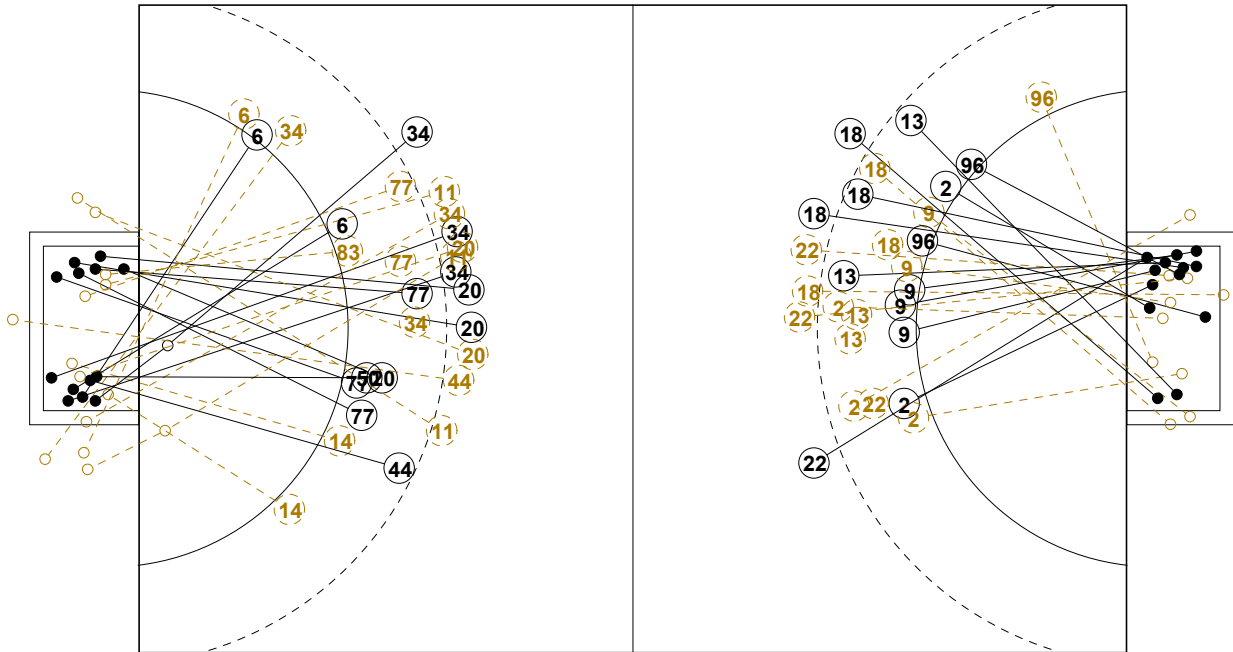

2014 WOMEN'S YOUTH WORLD CHAMPIONSHIP IN MKD PICTORIAL MATCH STATISTICS

ROUND 10

MATCH 97

201412097-21-1/1

1st Half
14 : 14

2nd Half
34 : 31

2014 WOMEN'S YOUTH WORLD CHAMPIONSHIP IN MKD PICTORIAL MATCH STATISTICS

ROUND 10

MATCH 97

201412097-21-1/1

1st Half
14 : 14

2nd Half
34 : 31

2014 WOMEN'S YOUTH WORLD CHAMPIONSHIP IN MKD

INDV/TEAM MATCH STATISTICS

OFFICIAL
HANDBALL
YOUTH WOMEN

PLACE 7-8
ROUND 10

GROUP X
MATCH 97

201412097-14-1/2
OHRID
03/08/2014 10:00

No.	Name	Field Shot	Line Shot	Wing Shot	Fast Brk.	Brk. Thr.	Free Thr.	7m Thr.	Total	Rate %	ASST.	ERR.	WAR.	2'	D+DR	TIME
BRAZIL(BRA)																
<i>(COURT PLAYER)</i>																
2	PAULA Bruna	0/2	4/6			5/6			9/14	64.3%		3		2		00:59:51
4	BEDNARSKI Aline									0.0%						01:00:00
6	FERNANDES M.									0.0%						00:00:00
7	MOUSINHO Cecilia	0/1							0/1	0.0%						00:02:34
9	COSTA Jessica		4/6						4/6	66.7%		4	1			00:53:48
10	FERREIRA Barbara	0/1						2/2	2/3	66.7%				2		00:05:20
12	GABINA Flavia									0.0%						00:00:00
13	CARNEIRO Talita	3/3	0/2					1/1	4/6	66.7%		1	1			00:43:59
14	SILVA Ana C.									0.0%						00:00:00
15	BORBA Ana Luiza			0/1					0/1	0.0%						00:00:00
18	SILVA Ligia	5/9	3/4			1/1			9/14	64.3%		5	1			00:55:56
19	MORAES Gabriela									0.0%		1				00:04:43
20	DIAS Maite									0.0%						00:29:44
22	ARRUDA Anna C.	2/4	1/2						3/6	50.0%		1		1		00:15:32
29	SILVA Alice									0.0%						00:30:16
96	LIMA Juliana		1/1	1/2	1/1				3/4	75.0%		3		1		00:57:25
Total		10/20	13/21	1/3	1/1	6/7		3/3	34/55	61.8%		18	3	6		
<i>(GOALKEEPER)</i>																
20	DIAS Maite	1/7	2/3		2/5	0/2		0/1	5/18	27.8%						00:29:44
29	SILVA Alice	5/12	1/2	0/2	1/5	0/1		1/4	8/26	30.8%						00:30:16
Total		6/19	3/5	0/2	3/10	0/3		1/5	13/44	29.5%						