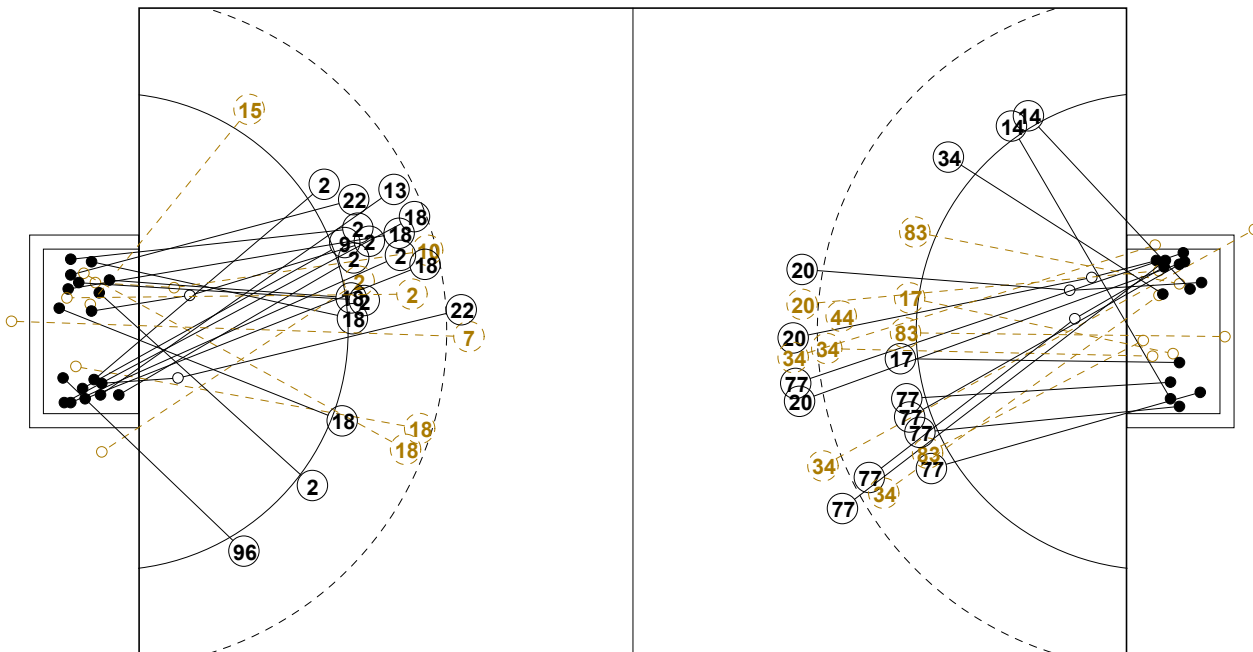

2014 WOMEN'S YOUTH WORLD CHAMPIONSHIP IN MKD PICTORIAL MATCH STATISTICS

ROUND 10

MATCH 97

201412097-21-1/1

1st Half
14 : 14

2nd Half
34 : 31

2014 WOMEN'S YOUTH WORLD CHAMPIONSHIP IN MKD PICTORIAL MATCH STATISTICS

ROUND 10

MATCH 97

201412097-21-1/1

1st Half
14 : 14

2nd Half
34 : 31

2014 WOMEN'S YOUTH WORLD CHAMPIONSHIP IN MKD

INDV/TEAM MATCH STATISTICS

OFFICIAL
HANDBALL
YOUTH WOMEN

PLACE 7-8
ROUND 10

GROUP X
MATCH 97

201412097-14-1/2
OHRID
03/08/2014 10:00

No.	Name	Field Shot	Line Shot	Wing Shot	Fast Brk.	Brk. Thr.	Free Thr.	7m Thr.	Total	Rate %	ASST.	ERR.	WAR.	2'	D+DR	TIME
BRAZIL(BRA)																
<i>(COURT PLAYER)</i>																
2	PAULA Bruna	0/2	4/6			5/6			9/14	64.3%		3		2		00:59:51
4	BEDNARSKI Aline									0.0%						01:00:00
6	FERNANDES M.									0.0%						00:00:00
7	MOUSINHO Cecilia	0/1							0/1	0.0%						00:02:34
9	COSTA Jessica		4/6						4/6	66.7%		4	1			00:53:48
10	FERREIRA Barbara	0/1						2/2	2/3	66.7%				2		00:05:20
12	GABINA Flavia									0.0%						00:00:00
13	CARNEIRO Talita	3/3	0/2					1/1	4/6	66.7%		1	1			00:43:59
14	SILVA Ana C.									0.0%						00:00:00
15	BORBA Ana Luiza			0/1					0/1	0.0%						00:00:00
18	SILVA Ligia	5/9	3/4			1/1			9/14	64.3%		5	1			00:55:56
19	MORAES Gabriela									0.0%		1				00:04:43
20	DIAS Maite									0.0%						00:29:44
22	ARRUDA Anna C.	2/4	1/2						3/6	50.0%		1		1		00:15:32
29	SILVA Alice									0.0%						00:30:16
96	LIMA Juliana		1/1	1/2	1/1				3/4	75.0%		3		1		00:57:25
Total		10/20	13/21	1/3	1/1	6/7		3/3	34/55	61.8%		18	3	6		
<i>(GOALKEEPER)</i>																
20	DIAS Maite	1/7	2/3		2/5	0/2		0/1	5/18	27.8%						00:29:44
29	SILVA Alice	5/12	1/2	0/2	1/5	0/1		1/4	8/26	30.8%						00:30:16
Total		6/19	3/5	0/2	3/10	0/3		1/5	13/44	29.5%						