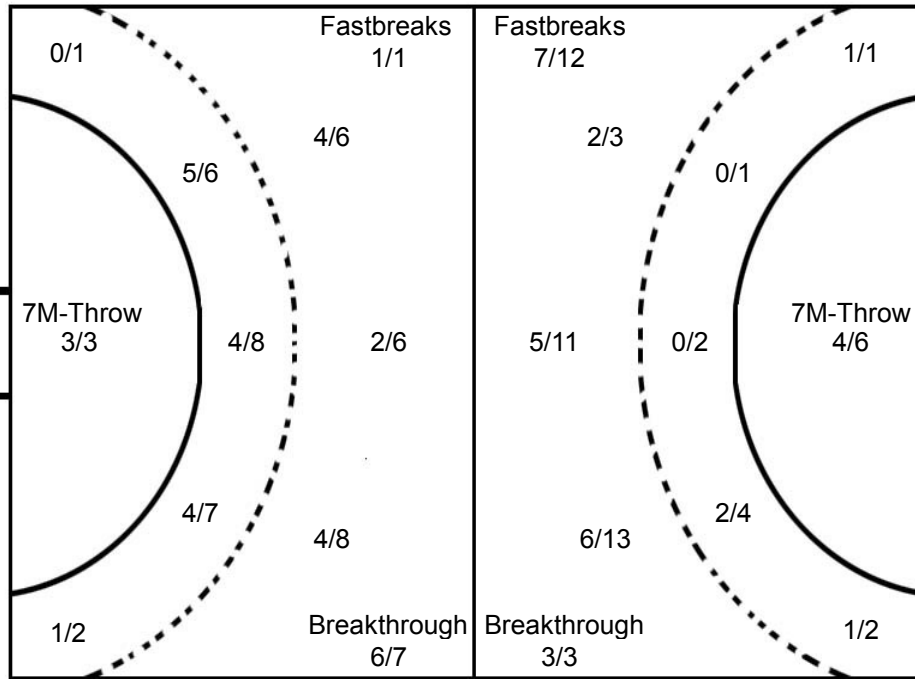

2014 WOMEN'S YOUTH WORLD CHAMPIONSHIP IN MKD MATCH SHOT REPORT

ROUND 10

MATCH 97

201412097-41-1/1

BRAZIL

2 PAULA Bruna	4 BEDNARSKI Aline	6 FERNANDES M.	7 MOUSINHO Cecilia	9 COSTA Jessica	10 FERREIRA Barbara	12 GABINA Flavia	13 CARNEIRO Talita
1 1 1				1 2 1			2 1 1
1 1 2				2	1		
2 1				1			
Post - 0 Miss - 2 Block - 0	Post - 0 Miss - 0 Block - 0	Post - 0 Miss - 0 Block - 0	Post - 0 Miss - 1 Block - 0	Post - 1 Miss - 0 Block - 0	Post - 0 Miss - 0 Block - 0	Post - 0 Miss - 0 Block - 0	Post - 0 Miss - 0 Block - 2
14 SILVA Ana C.	15 BORBA Ana Luiza	18 SILVA Ligia	19 MORAES Gabriela	20 DIAS Maite	22 ARRUDA Anna C.	29 SILVA Alice	96 LIMA Juliana
		2 1 1					1 1
		2 2			1 1		1
		1			1		
Post - 0 Miss - 0 Block - 0	Post - 0 Miss - 0 Block - 0	Post - 2 Miss - 0 Block - 1	Post - 0 Miss - 0 Block - 0	Post - 0 Miss - 0 Block - 0	Post - 0 Miss - 0 Block - 1	Post - 0 Miss - 0 Block - 0	Post - 0 Miss - 0 Block - 0

20 DIAS Maite
1/5 0/2
1/3 1/5
1/1 1/1 0/1

29 SILVA Alice
0/3 0/1
3/11 2/2 2/7
0/1 1/1

1 RIABTCEVA A.
1/4 0/2 0/2
2/6 3/3 2/5
0/4 0/1

37 TITOVSKAYA A.
0/1 1/1
0/3 0/1 1/2
0/1 0/1 0/1

96 SHULEGA Darina
0/1 0/1
0/2 0/2
1/1

RUSSIAN

1 RIABTCEVA A.	4 SABIROVA Karina	6 LIKHACH Kristina	11 SUSLOVA A.	14 KIPRIGINA V.	15 VYDRINA Liudmila	17 BELIKOVA Daria	20 GOLIKOVA Yulia
		1 1		1 1		1	1 1 1
		1					1 1 1
							1 1 1
Post - 0 Miss - 0 Block - 0	Post - 0 Miss - 0 Block - 0	Post - 0 Miss - 1 Block - 0	Post - 0 Miss - 2 Block - 0	Post - 0 Miss - 0 Block - 0	Post - 0 Miss - 0 Block - 0	Post - 0 Miss - 0 Block - 0	Post - 0 Miss - 1 Block - 0
25 SISENOVA Karina	34 MALASHENKO E.	37 TITOVSKAYA A.	44 VERNIGOROVA V.	50 STARSHOVA A.	77 FROLOVA Y.	83 ZAKHAROVA T.	96 SHULEGA Darina
	2 2		1 1		1 2		
			1 1	1	4 4		
Post - 0 Miss - 0 Block - 0	Post - 2 Miss - 2 Block - 1	Post - 0 Miss - 0 Block - 0	Post - 0 Miss - 1 Block - 1	Post - 0 Miss - 0 Block - 0	Post - 1 Miss - 0 Block - 1	Post - 1 Miss - 0 Block - 0	Post - 0 Miss - 0 Block - 0