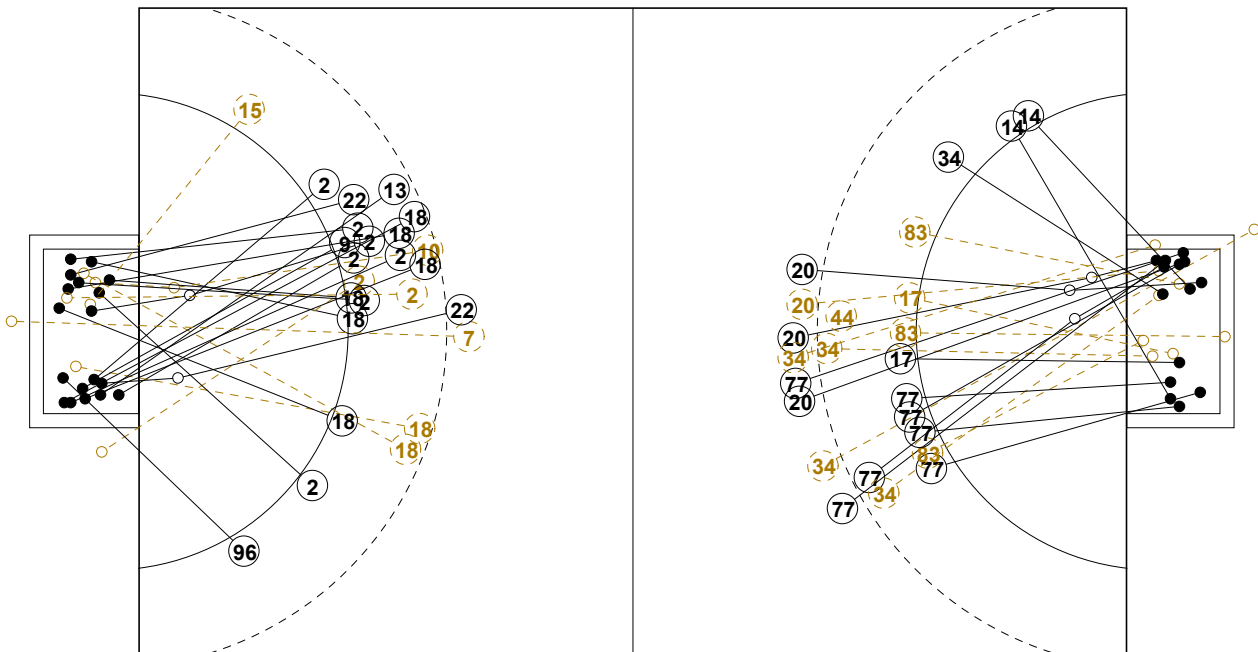

2014 WOMEN'S YOUTH WORLD CHAMPIONSHIP IN MKD PICTORIAL MATCH STATISTICS

ROUND 10

MATCH 97

201412097-21-1/1

1st Half
14 : 14

2nd Half
34 : 31

2014 WOMEN'S YOUTH WORLD CHAMPIONSHIP IN MKD PICTORIAL MATCH STATISTICS

ROUND 10

MATCH 97

201412097-21-1/1

1st Half
14 : 14

2nd Half
34 : 31

2014 WOMEN'S YOUTH WORLD CHAMPIONSHIP IN MKD

INDV/TEAM MATCH STATISTICS

OFFICIAL
HANDBALL
YOUTH WOMEN

PLACE 7-8
ROUND 10

GROUP X
MATCH 97

201412097-14-1/2
OHRID
03/08/2014 10:00

No.	Name	Field Shot	Line Shot	Wing Shot	Fast Brk.	Brk. Thr.	Free Thr.	7m Thr.	Total	Rate %	ASST.	ERR.	WAR.	2'	D+DR	TIME
BRAZIL(BRA)																
<i>(COURT PLAYER)</i>																
2	PAULA Bruna	0/2	4/6			5/6			9/14	64.3%		3		2		00:59:51
4	BEDNARSKI Aline									0.0%						01:00:00
6	FERNANDES M.									0.0%						00:00:00
7	MOUSINHO Cecilia	0/1							0/1	0.0%						00:02:34
9	COSTA Jessica		4/6						4/6	66.7%		4	1			00:53:48
10	FERREIRA Barbara	0/1						2/2	2/3	66.7%				2		00:05:20
12	GABINA Flavia									0.0%						00:00:00
13	CARNEIRO Talita	3/3	0/2					1/1	4/6	66.7%		1	1			00:43:59
14	SILVA Ana C.									0.0%						00:00:00
15	BORBA Ana Luiza			0/1					0/1	0.0%						00:00:00
18	SILVA Ligia	5/9	3/4			1/1			9/14	64.3%		5	1			00:55:56
19	MORAES Gabriela									0.0%		1				00:04:43
20	DIAS Maite									0.0%						00:29:44
22	ARRUDA Anna C.	2/4	1/2						3/6	50.0%		1		1		00:15:32
29	SILVA Alice									0.0%						00:30:16
96	LIMA Juliana		1/1	1/2	1/1				3/4	75.0%		3		1		00:57:25
Total		10/20	13/21	1/3	1/1	6/7		3/3	34/55	61.8%		18	3	6		
<i>(GOALKEEPER)</i>																
20	DIAS Maite	1/7	2/3		2/5	0/2		0/1	5/18	27.8%						00:29:44
29	SILVA Alice	5/12	1/2	0/2	1/5	0/1		1/4	8/26	30.8%						00:30:16
Total		6/19	3/5	0/2	3/10	0/3		1/5	13/44	29.5%						