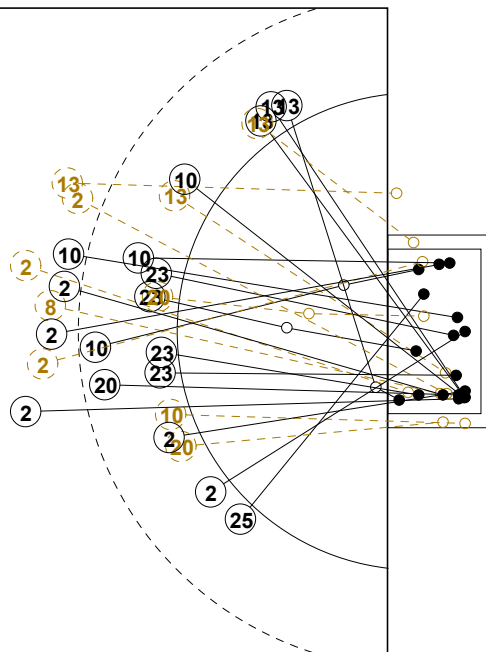

2014 WOMEN'S YOUTH WORLD CHAMPIONSHIP IN MKD PICTORIAL MATCH STATISTICS

ROUND 9

MATCH 94

201412094-21-1/1

1st Half
14 : 15

2nd Half
30 : 34

2014 WOMEN'S YOUTH WORLD CHAMPIONSHIP IN MKD

INDV/TEAM MATCH STATISTICS

OFFICIAL
HANDBALL
YOUTH WOMEN

PLACEMENT
ROUND 9

GROUP X
MATCH 94

201412094-14-1/2
STRUMICA
02/08/2014 15:30

No.	Name	Field Shot	Line Shot	Wing Shot	Fast Brk.	Brk. Thr.	Free Thr.	7m Thr.	Total	Rate %	ASST.	ERR.	WAR.	2'	D+DR	TIME
NORWAY(NOR)																
<i>(COURT PLAYER)</i>																
1	LERSTAD Tonje H.									0.0%						00:21:14
2	HJERTNER Maria	3/6				2/2			5/8	62.5%		1				00:21:14
3	NYGAARD Julie									0.0%						00:00:00
7	NORD Vilde K.			0/2					0/2	0.0%						00:25:29
8	HAUGSTVEDT Stine	1/2	0/1						1/3	33.3%		7		1		00:34:11
10	HERNES Ida Marie	2/2		0/1	1/1	6/10		3/3	12/17	70.6%		5				00:55:52
11	KALLESTAD Anna				1/1				1/1	100%		1				00:20:18
12	FROELAND Amalie									0.0%						00:38:46
13	BERGSET Malene		0/1	3/4			0/1		3/6	50.0%		1				00:34:29
15	ROENNINGEN Sara		1/1						1/1	100%			1			00:08:44
16	RAASOK Eli M.									0.0%						00:00:00
20	ROENNING F. N.	1/2	0/2			0/2			1/6	16.7%	4	5	1			00:35:52
21	SOLAAS K.B.									0.0%		1				00:24:27
22	LEREN Mette K.			0/1					0/1	0.0%				1		00:08:00
23	HALVORSEN K.		6/7			2/2			8/9	88.9%		6	1			00:51:15
25	SKRBO Nejira			1/1	1/1				2/2	100%		1				00:34:19
Total		7/12	7/12	4/9	3/3	10/16	0/1	3/3	34/56	60.7%	4	28	3	2		
<i>(GOALKEEPER)</i>																
1	LERSTAD Tonje H.	2/3	2/4	0/1	0/2	0/2			4/12	33.3%						00:21:14
12	FROELAND Amalie	6/12	3/4	1/2	3/15	3/3		0/2	16/38	42.1%						00:38:46
Total		8/15	5/8	1/3	3/17	3/5		0/2	20/50	40.0%						