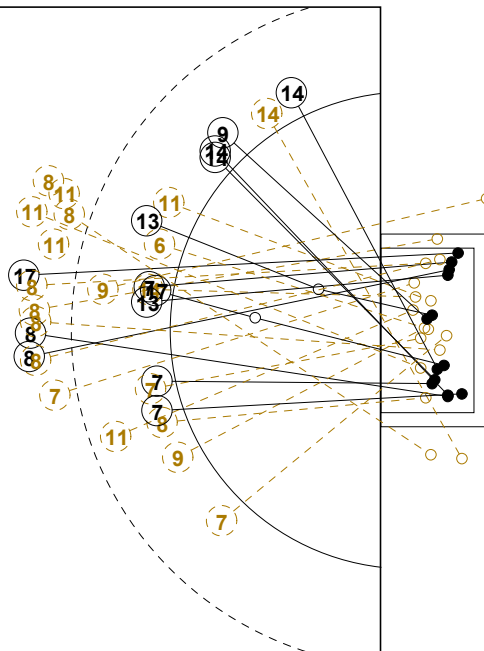

2014 WOMEN'S YOUTH WORLD CHAMPIONSHIP IN MKD PICTORIAL MATCH STATISTICS

ROUND 9

MATCH 94

201412094-21-1/1

1st Half
14 : 15

2nd Half
30 : 34

2014 WOMEN'S YOUTH WORLD CHAMPIONSHIP IN MKD

INDV/TEAM MATCH STATISTICS

OFFICIAL
HANDBALL
YOUTH WOMEN

PLACEMENT
ROUND 9

GROUP X
MATCH 94

201412094-14-1/2
STRUMICA
02/08/2014 15:30

No.	Name	Field Shot	Line Shot	Wing Shot	Fast Brk.	Brk. Thr.	Free Thr.	7m Thr.	Total	Rate %	ASST.	ERR.	WAR.	2'	D+DR	TIME
NORWAY(NOR)																
<i>(COURT PLAYER)</i>																
1	LERSTAD Tonje H.									0.0%						00:21:14
2	HJERTNER Maria	3/6				2/2			5/8	62.5%		1				00:21:14
3	NYGAARD Julie									0.0%						00:00:00
7	NORD Vilde K.			0/2					0/2	0.0%						00:25:29
8	HAUGSTVEDT Stine	1/2	0/1						1/3	33.3%		7		1		00:34:11
10	HERNES Ida Marie	2/2		0/1	1/1	6/10		3/3	12/17	70.6%		5				00:55:52
11	KALLESTAD Anna				1/1				1/1	100%		1				00:20:18
12	FROELAND Amalie									0.0%						00:38:46
13	BERGSET Malene		0/1	3/4			0/1		3/6	50.0%		1				00:34:29
15	ROENNINGEN Sara		1/1						1/1	100%			1			00:08:44
16	RAASOK Eli M.									0.0%						00:00:00
20	ROENNING F. N.	1/2	0/2			0/2			1/6	16.7%	4	5	1			00:35:52
21	SOLAAS K.B.									0.0%		1				00:24:27
22	LEREN Mette K.			0/1					0/1	0.0%				1		00:08:00
23	HALVORSEN K.		6/7			2/2			8/9	88.9%		6	1			00:51:15
25	SKRBO Nejira			1/1	1/1				2/2	100%		1				00:34:19
Total		7/12	7/12	4/9	3/3	10/16	0/1	3/3	34/56	60.7%	4	28	3	2		
<i>(GOALKEEPER)</i>																
1	LERSTAD Tonje H.	2/3	2/4	0/1	0/2	0/2			4/12	33.3%						00:21:14
12	FROELAND Amalie	6/12	3/4	1/2	3/15	3/3		0/2	16/38	42.1%						00:38:46
Total		8/15	5/8	1/3	3/17	3/5		0/2	20/50	40.0%						

COURT PLAYER: GOALS/SHOTS

GOALKEEPER: SAVED/SHOTS

TEAM TOTALS	GOALS	SAVED	MISSED	POST	BLOCKED	TOTAL	RATE(%)
Field Shot	7	5				12	58.3%
Line Shot	7	3		2		12	58.3%
Wing Shot	4	1	1	3		9	44.4%
Fastbreak	3					3	100.0%
Breakthrough	10	2	2	2		16	62.5%
Free Throw			1			1	0.0%
7M-Throw	3					3	100.0%