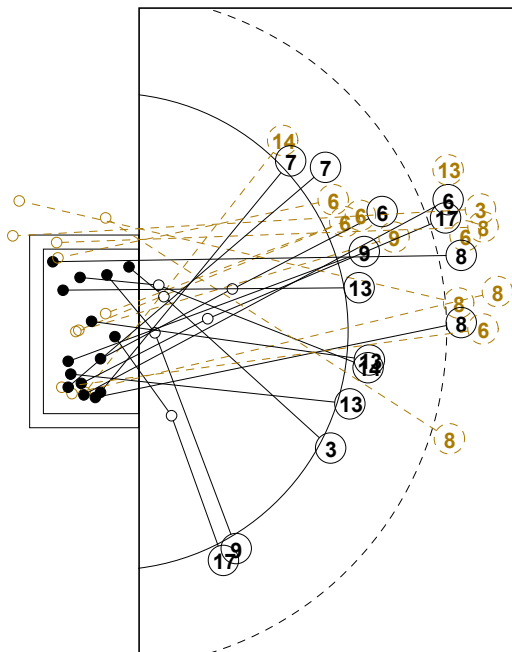

2014 WOMEN'S YOUTH WORLD CHAMPIONSHIP IN MKD PICTORIAL MATCH STATISTICS

ROUND 9

MATCH 94

201412094-21-1/1

1st Half
14 : 15

2nd Half
30 : 34

2014 WOMEN'S YOUTH WORLD CHAMPIONSHIP IN MKD

INDV/TEAM MATCH STATISTICS

OFFICIAL
HANDBALL
YOUTH WOMEN

PLACEMENT
ROUND 9

GROUP X
MATCH 94

201412094-14-1/2
STRUMICA
02/08/2014 15:30

No.	Name	Field Shot	Line Shot	Wing Shot	Fast Brk.	Brk. Thr.	Free Thr.	7m Thr.	Total	Rate %	ASST.	ERR.	WAR.	2'	D+DR	TIME
NORWAY(NOR)																
<i>(COURT PLAYER)</i>																
1	LERSTAD Tonje H.									0.0%						00:21:14
2	HJERTNER Maria	3/6				2/2			5/8	62.5%		1				00:21:14
3	NYGAARD Julie									0.0%						00:00:00
7	NORD Vilde K.			0/2					0/2	0.0%						00:25:29
8	HAUGSTVEDT Stine	1/2	0/1						1/3	33.3%		7		1		00:34:11
10	HERNES Ida Marie	2/2		0/1	1/1	6/10		3/3	12/17	70.6%		5				00:55:52
11	KALLESTAD Anna				1/1				1/1	100%		1				00:20:18
12	FROELAND Amalie									0.0%						00:38:46
13	BERGSET Malene		0/1	3/4			0/1		3/6	50.0%		1				00:34:29
15	ROENNINGEN Sara		1/1						1/1	100%			1			00:08:44
16	RAASOK Eli M.									0.0%						00:00:00
20	ROENNING F. N.	1/2	0/2			0/2			1/6	16.7%	4	5	1			00:35:52
21	SOLAAS K.B.									0.0%		1				00:24:27
22	LEREN Mette K.			0/1					0/1	0.0%				1		00:08:00
23	HALVORSEN K.		6/7			2/2			8/9	88.9%		6	1			00:51:15
25	SKRBO Nejira			1/1	1/1				2/2	100%		1				00:34:19
Total		7/12	7/12	4/9	3/3	10/16	0/1	3/3	34/56	60.7%	4	28	3	2		
<i>(GOALKEEPER)</i>																
1	LERSTAD Tonje H.	2/3	2/4	0/1	0/2	0/2			4/12	33.3%						00:21:14
12	FROELAND Amalie	6/12	3/4	1/2	3/15	3/3		0/2	16/38	42.1%						00:38:46
Total		8/15	5/8	1/3	3/17	3/5		0/2	20/50	40.0%						

COURT PLAYER: GOALS/SHOTS

GOALKEEPER: SAVED/SHOTS

TEAM TOTALS	GOALS	SAVED	MISSED	POST	BLOCKED	TOTAL	RATE(%)
Field Shot	7	5				12	58.3%
Line Shot	7	3		2		12	58.3%
Wing Shot	4	1	1	3		9	44.4%
Fastbreak	3					3	100.0%
Breakthrough	10	2	2	2		16	62.5%
Free Throw			1			1	0.0%
7M-Throw	3					3	100.0%