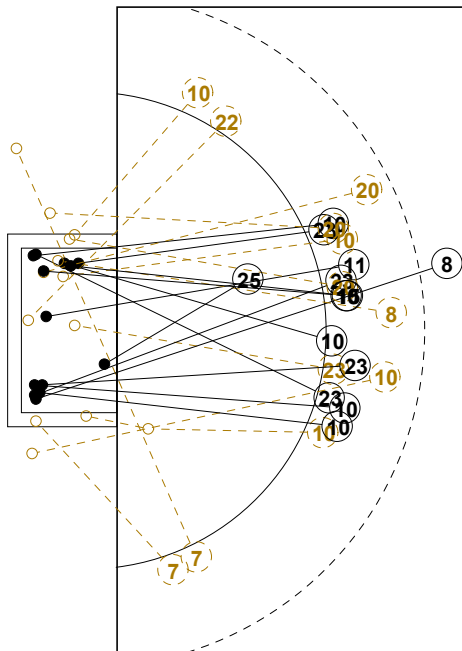

2014 WOMEN'S YOUTH WORLD CHAMPIONSHIP IN MKD PICTORIAL MATCH STATISTICS

ROUND 9

MATCH 94

201412094-21-1/1

1st Half
14 : 15

2nd Half
30 : 34

2014 WOMEN'S YOUTH WORLD CHAMPIONSHIP IN MKD

INDV/TEAM MATCH STATISTICS

OFFICIAL
HANDBALL
YOUTH WOMEN

PLACEMENT
ROUND 9

GROUP X
MATCH 94

201412094-14-1/2
STRUMICA
02/08/2014 15:30

No.	Name	Field Shot	Line Shot	Wing Shot	Fast Brk.	Brk. Thr.	Free Thr.	7m Thr.	Total	Rate %	ASST.	ERR.	WAR.	2'	D+DR	TIME
NORWAY(NOR)																
<i>(COURT PLAYER)</i>																
1	LERSTAD Tonje H.									0.0%						00:21:14
2	HJERTNER Maria	3/6				2/2			5/8	62.5%		1				00:21:14
3	NYGAARD Julie									0.0%						00:00:00
7	NORD Vilde K.			0/2					0/2	0.0%						00:25:29
8	HAUGSTVEDT Stine	1/2	0/1						1/3	33.3%		7		1		00:34:11
10	HERNES Ida Marie	2/2		0/1	1/1	6/10		3/3	12/17	70.6%		5				00:55:52
11	KALLESTAD Anna				1/1				1/1	100%		1				00:20:18
12	FROELAND Amalie									0.0%						00:38:46
13	BERGSET Malene		0/1	3/4			0/1		3/6	50.0%		1				00:34:29
15	ROENNINGEN Sara		1/1						1/1	100%			1			00:08:44
16	RAASOK Eli M.									0.0%						00:00:00
20	ROENNING F. N.	1/2	0/2			0/2			1/6	16.7%	4	5	1			00:35:52
21	SOLAAS K.B.									0.0%		1				00:24:27
22	LEREN Mette K.			0/1					0/1	0.0%				1		00:08:00
23	HALVORSEN K.		6/7			2/2			8/9	88.9%		6	1			00:51:15
25	SKRBO Nejira			1/1	1/1				2/2	100%		1				00:34:19
Total		7/12	7/12	4/9	3/3	10/16	0/1	3/3	34/56	60.7%	4	28	3	2		
<i>(GOALKEEPER)</i>																
1	LERSTAD Tonje H.	2/3	2/4	0/1	0/2	0/2			4/12	33.3%						00:21:14
12	FROELAND Amalie	6/12	3/4	1/2	3/15	3/3		0/2	16/38	42.1%						00:38:46
Total		8/15	5/8	1/3	3/17	3/5		0/2	20/50	40.0%						