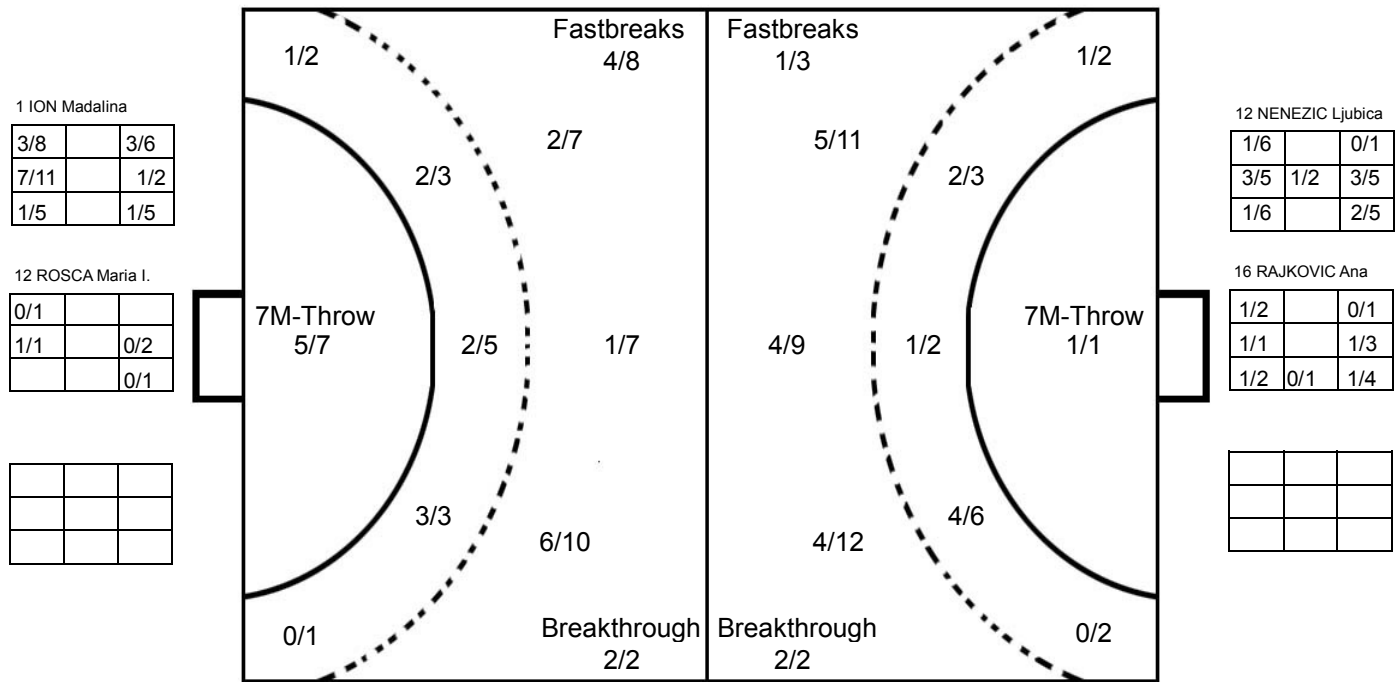

COURT PLAYER: GOALS/SHOTS

GOALKEEPER: SAVED/SHOTS

TEAM TOTALS	GOALS	SAVED	MISSED	POST	BLOCKED	TOTAL	RATE(%)
Field Shot	13	13	3	1	2	32	40.6%
Line Shot	7	3		1		11	63.6%
Wing Shot	1	1		2		4	25.0%
Fastbreak	1			2		3	33.3%
Breakthrough	2					2	100.0%
Free Throw							0.0%
7M-Throw	1					1	100.0%

2014 WOMEN'S YOUTH WORLD CHAMPIONSHIP IN MKD
MATCH SHOT REPORT

ROUND 9

MATCH 91

201412091-41-1/1

ROMANIA

Table with 8 columns representing players: 1 ION Madalina, 2 TAIVAN Andreea, 3 BUCA Oana Maria, 4 ABED-KADER Dana, 6 ANDREI Iulia M., 7 DINDILIGAN A., 8 CRAIU Maria F., 10 ILIE Alina, 11 VASILIU Sonia, 12 ROSCA Maria I., 13 LASLO Cristina, 14 BAZALIU B.M., 18 CORBAN Daniela, 19 CARASOL A.L., 20 ILIE Florenta, 27 OSTASE Lorena. Each player has a 3x3 grid for statistics and a line for Post - Miss - 0 Block - 0.

MONTENEGRO

Table with 8 columns representing players: 2 BULATOVIC Nina, 4 UJKIC Dijana, 5 GRBIC Itana, 6 ARSENIJEVIC K., 8 RAMUSOVIC Ema, 9 PEJOVIC Ivana, 10 CAVLOVIC Itana, 11 SENIC Vasilisa, 12 NENEZIC Ljubica, 13 BRNOVIC Tatjana, 14 PAVICEVIC Ivona, 15 PRELEVIC Sladana, 16 RAJKOVIC Ana, 19 JAUKOVIC Durdina, 20 AGOVIC Vanesa, 25 MALOVIC Durdina. Each player has a 3x3 grid for statistics and a line for Post - Miss - 0 Block - 0.