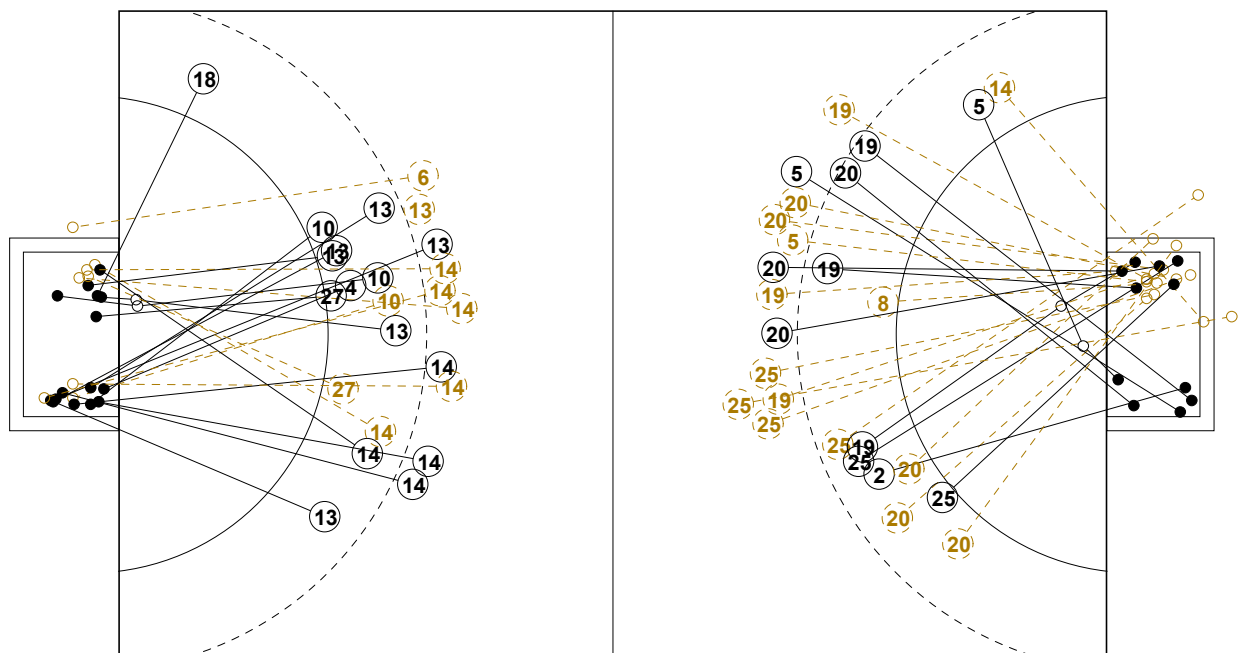

2014 WOMEN'S YOUTH WORLD CHAMPIONSHIP IN MKD PICTORIAL MATCH STATISTICS

ROUND 9

MATCH 91

201412091-21-1/1

1st Half
13 : 12

2nd Half
28 : 25

2014 WOMEN'S YOUTH WORLD CHAMPIONSHIP IN MKD
INDV/TEAM MATCH STATISTICS

OFFICIAL
HANDBALL
YOUTH WOMEN

SEMI-FINAL
ROUND 9

GROUP X
MATCH 91

201412091-14-1/2
OHRID
01/08/2014 17:00

No.	Name	Field Shot	Line Shot	Wing Shot	Fast Brk.	Brk. Thr.	Free Thr.	7m Thr.	Total	Rate %	ASST.	ERR.	WAR.	2'	D+DR	TIME
ROMANIA(ROU)																
<i>(COURT PLAYER)</i>																
1	ION Madalina									0.0%	1					00:53:42
2	TAIVAN Andreea		0/1	0/1					0/2	0.0%		1				00:35:20
3	BUCA Oana Maria									0.0%						00:00:48
4	ABED-KADER Dana		1/1						1/1	100%						00:05:11
6	ANDREI Iulia M.				0/1				0/1	0.0%		1	1			00:28:10
7	DINDILIGAN A.									0.0%		1				00:36:27
8	CRAIU Maria F.									0.0%						00:00:00
10	ILIE Alina	0/1	1/3			1/1			2/5	40.0%		2				00:23:52
11	VASILIU Sonia									0.0%		1	1			00:30:03
12	ROSCA Maria I.									0.0%						00:06:18
13	LASLO Cristina	3/7	1/1		2/5	1/1		3/4	10/18	55.6%		1		2		00:57:14
14	BAZALIU B.M.	5/15	1/1				1/1	2/3	9/20	45.0%		2	1	1		00:22:16
18	CORBAN Daniela			1/1					1/1	100%		1				00:30:14
19	CARASOL A.L.			0/1					0/1	0.0%						00:23:30
20	ILIE Florenta									0.0%						00:00:00
27	OSTASE Lorena		3/4		2/2				5/6	83.3%		2				00:50:48
Total		8/23	7/11	1/3	4/8	2/2	1/1	5/7	28/55	50.9%	1	12	3	3		
<i>(GOALKEEPER)</i>																
1	ION Madalina	12/24	3/9	1/2		0/1		0/1	16/37	43.2%	1					00:53:42
12	ROSCA Maria I.	1/2	0/1		0/1	0/1			1/5	20.0%						00:06:18
Total		13/26	3/10	1/2	0/1	0/2		0/1	17/42	40.5%	1					