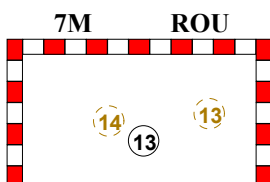

2014 WOMEN'S YOUTH WORLD CHAMPIONSHIP IN MKD PICTORIAL MATCH STATISTICS

ROUND 9

MATCH 91

201412091-21-1/1

1st Half
13 : 12

2nd Half
28 : 25

2014 WOMEN'S YOUTH WORLD CHAMPIONSHIP IN MKD
INDV/TEAM MATCH STATISTICS