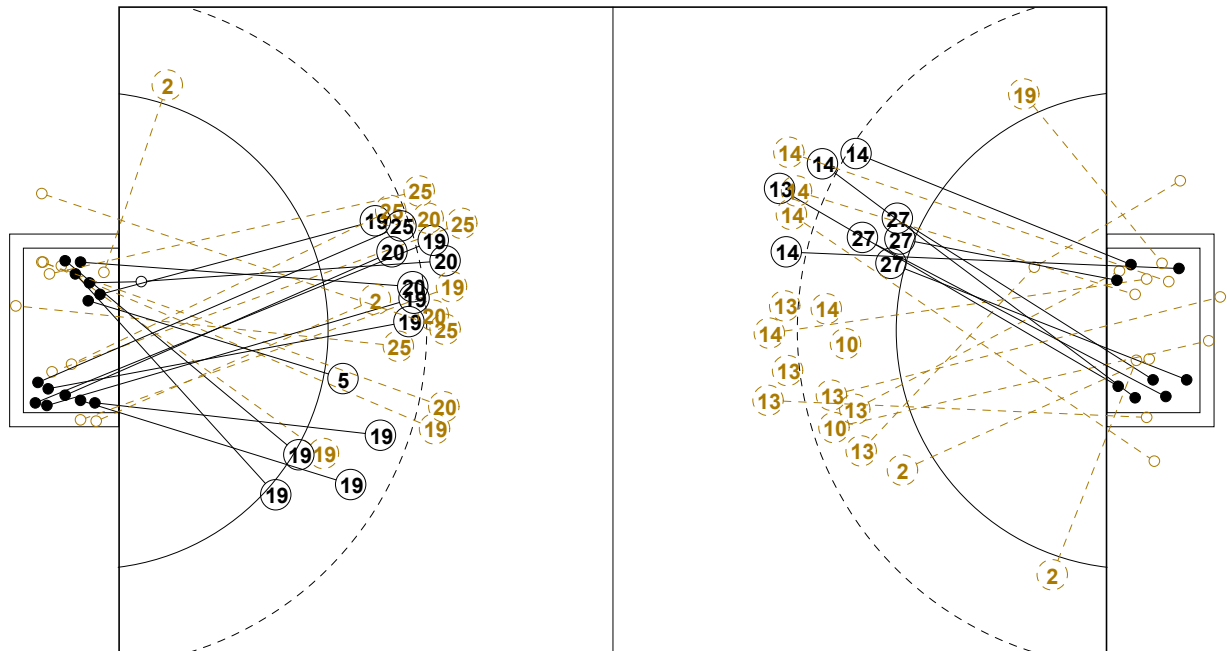

2014 WOMEN'S YOUTH WORLD CHAMPIONSHIP IN MKD PICTORIAL MATCH STATISTICS

ROUND 9

MATCH 91

201412091-21-1/1

1st Half
13 : 12

2nd Half
28 : 25

2014 WOMEN'S YOUTH WORLD CHAMPIONSHIP IN MKD
INDV/TEAM MATCH STATISTICS

OFFICIAL
HANDBALL
YOUTH WOMEN

SEMI-FINAL
ROUND 9

GROUP X
MATCH 91

201412091-14-1/2
OHRID
01/08/2014 17:00

No.	Name	Field Shot	Line Shot	Wing Shot	Fast Brk.	Brk. Thr.	Free Thr.	7m Thr.	Total	Rate %	ASST.	ERR.	WAR.	2'	D+DR	TIME
ROMANIA(ROU)																
<i>(COURT PLAYER)</i>																
1	ION Madalina									0.0%	1					00:53:42
2	TAIVAN Andreea		0/1	0/1					0/2	0.0%		1				00:35:20
3	BUCA Oana Maria									0.0%						00:00:48
4	ABED-KADER Dana		1/1						1/1	100%						00:05:11
6	ANDREI Iulia M.				0/1				0/1	0.0%		1	1			00:28:10
7	DINDILIGAN A.									0.0%		1				00:36:27
8	CRAIU Maria F.									0.0%						00:00:00
10	ILIE Alina	0/1	1/3			1/1			2/5	40.0%		2				00:23:52
11	VASILIU Sonia									0.0%		1	1			00:30:03
12	ROSCA Maria I.									0.0%						00:06:18
13	LASLO Cristina	3/7	1/1		2/5	1/1		3/4	10/18	55.6%		1		2		00:57:14
14	BAZALIU B.M.	5/15	1/1				1/1	2/3	9/20	45.0%		2	1	1		00:22:16
18	CORBAN Daniela			1/1					1/1	100%		1				00:30:14
19	CARASOL A.L.			0/1					0/1	0.0%						00:23:30
20	ILIE Florenta									0.0%						00:00:00
27	OSTASE Lorena		3/4		2/2				5/6	83.3%		2				00:50:48
Total		8/23	7/11	1/3	4/8	2/2	1/1	5/7	28/55	50.9%	1	12	3	3		
<i>(GOALKEEPER)</i>																
1	ION Madalina	12/24	3/9	1/2		0/1		0/1	16/37	43.2%	1					00:53:42
12	ROSCA Maria I.	1/2	0/1		0/1	0/1			1/5	20.0%						00:06:18
Total		13/26	3/10	1/2	0/1	0/2		0/1	17/42	40.5%	1					

COURT PLAYER: GOALS/SHOTS

GOALKEEPER: SAVED/SHOTS

TEAM TOTALS	GOALS	SAVED	MISSED	POST	BLOCKED	TOTAL	RATE(%)
Field Shot	8	8	2	2	3	23	34.8%
Line Shot	7	3			1	11	63.6%
Wing Shot	1	2				3	33.3%
Fastbreak	4	1	2		1	8	50.0%
Breakthrough	2					2	100.0%
Free Throw	1					1	100.0%
7M-Throw	5	2				7	71.4%