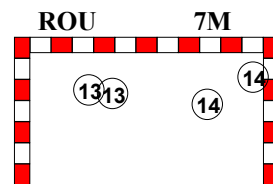

2014 WOMEN'S YOUTH WORLD CHAMPIONSHIP IN MKD PICTORIAL MATCH STATISTICS

ROUND 9

MATCH 91

201412091-21-1/1

1st Half
13 : 12

2nd Half
28 : 25

2014 WOMEN'S YOUTH WORLD CHAMPIONSHIP IN MKD
INDV/TEAM MATCH STATISTICS

OFFICIAL
HANDBALL
YOUTH WOMEN

SEMI-FINAL
ROUND 9

GROUP X
MATCH 91

201412091-14-1/2
OHRID
01/08/2014 17:00

No.	Name	Field Shot	Line Shot	Wing Shot	Fast Brk.	Brk. Thr.	Free Thr.	7m Thr.	Total	Rate %	ASST.	ERR.	WAR.	2'	D+DR	TIME
ROMANIA(ROU)																
<i>(COURT PLAYER)</i>																
1	ION Madalina									0.0%	1					00:53:42
2	TAIVAN Andreea		0/1	0/1					0/2	0.0%		1				00:35:20
3	BUCA Oana Maria									0.0%						00:00:48
4	ABED-KADER Dana		1/1						1/1	100%						00:05:11
6	ANDREI Iulia M.				0/1				0/1	0.0%		1	1			00:28:10
7	DINDILIGAN A.									0.0%		1				00:36:27
8	CRAIU Maria F.									0.0%						00:00:00
10	ILIE Alina	0/1	1/3			1/1			2/5	40.0%		2				00:23:52
11	VASILIU Sonia									0.0%		1	1			00:30:03
12	ROSCA Maria I.									0.0%						00:06:18
13	LASLO Cristina	3/7	1/1		2/5	1/1		3/4	10/18	55.6%		1		2		00:57:14
14	BAZALIU B.M.	5/15	1/1				1/1	2/3	9/20	45.0%		2	1	1		00:22:16
18	CORBAN Daniela			1/1					1/1	100%		1				00:30:14
19	CARASOL A.L.			0/1					0/1	0.0%						00:23:30
20	ILIE Florenta									0.0%						00:00:00
27	OSTASE Lorena		3/4		2/2				5/6	83.3%		2				00:50:48
Total		8/23	7/11	1/3	4/8	2/2	1/1	5/7	28/55	50.9%	1	12	3	3		
<i>(GOALKEEPER)</i>																
1	ION Madalina	12/24	3/9	1/2		0/1		0/1	16/37	43.2%	1					00:53:42
12	ROSCA Maria I.	1/2	0/1		0/1	0/1			1/5	20.0%						00:06:18
Total		13/26	3/10	1/2	0/1	0/2		0/1	17/42	40.5%	1					