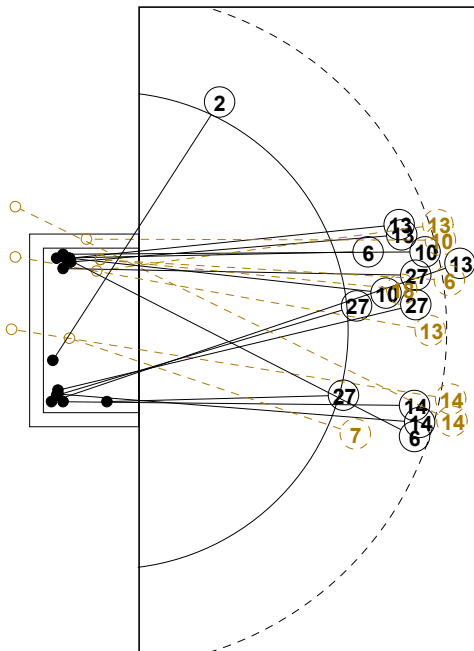

2014 WOMEN'S YOUTH WORLD CHAMPIONSHIP IN MKD PICTORIAL MATCH STATISTICS

ROUND 1

MATCH 8

201412008-21-1/1

1st Half
16 : 9

2nd Half
20 : 34

2014 WOMEN'S YOUTH WORLD CHAMPIONSHIP IN MKD

INDV/TEAM MATCH STATISTICS

OFFICIAL
HANDBALL
YOUTH WOMEN

PRELIMINARY
ROUND 1

GROUP C
MATCH 8

201412008-14-1/2
STRUMICA
20/07/2014 17:15

No.	Name	Field Shot	Line Shot	Wing Shot	Fast Brk.	Brk. Thr.	Free Thr.	7m Thr.	Total	Rate %	ASST.	ERR.	WAR.	2'	D+DR	TIME
ROMANIA(ROU)																
<i>(COURT PLAYER)</i>																
1	ION Madalina									0.0%						00:13:28
2	TAIVAN Andreea			1/1					1/1	100%		1				00:36:03
3	BUCA Oana Maria					1/1		1/1	2/2	100%						00:05:47
4	ABED-KADER Dana		2/2			1/1			3/3	100%		2				00:19:13
6	ANDREI Iulia M.	2/3	1/1						3/4	75.0%	1	1				00:27:51
7	DINDILIGAN A.				0/1				0/1	0.0%		1				00:29:54
8	CRAIU Maria F.		3/3						3/3	100%						00:13:07
10	ILIE Alina	1/2			1/1	1/1			3/4	75.0%	1	1		1		00:21:54
11	VASILIU Sonia									0.0%	1			1		00:31:34
12	ROSCA Maria I.									0.0%		1				00:46:32
13	LASLO Cristina	3/5			1/1			1/1	5/7	71.4%	1	1	1			00:38:14
14	BAZALIU B.M.	3/5				0/1		3/3	6/9	66.7%	1	4	1			00:28:24
18	CORBAN Daniela		1/2			1/1			2/3	66.7%	4	2				00:21:42
19	CARASOL A.L.			1/1	1/1				2/2	100%	1					00:30:00
20	ILIE Florenta									0.0%		1	1			00:11:44
27	OSTASE Lorena		1/1		3/3				4/4	100%	1	1		1		00:39:45
Total		9/15	8/9	2/2	6/7	4/5		5/5	34/43	79.1%	11	16	3	3		
<i>(GOALKEEPER)</i>																
1	ION Madalina			0/1	1/3	0/2		0/1	1/7	14.3%						00:13:28
12	ROSCA Maria I.	5/9	0/3	0/1	0/1	0/1		1/5	6/20	30.0%		1				00:46:32
Total		5/9	0/3	0/2	1/4	0/3		1/6	7/27	25.9%		1				

COURT PLAYER: GOALS/SHOTS

GOALKEEPER: SAVED/SHOTS

TEAM TOTALS	GOALS	SAVED	MISSED	POST	BLOCKED	TOTAL	RATE(%)
Field Shot	9	2	3	1		15	60.0%
Line Shot	8	1				9	88.9%
Wing Shot	2					2	100.0%
Fastbreak	6	1				7	85.7%
Breakthrough	4	1				5	80.0%
Free Throw							0.0%
7M-Throw	5					5	100.0%