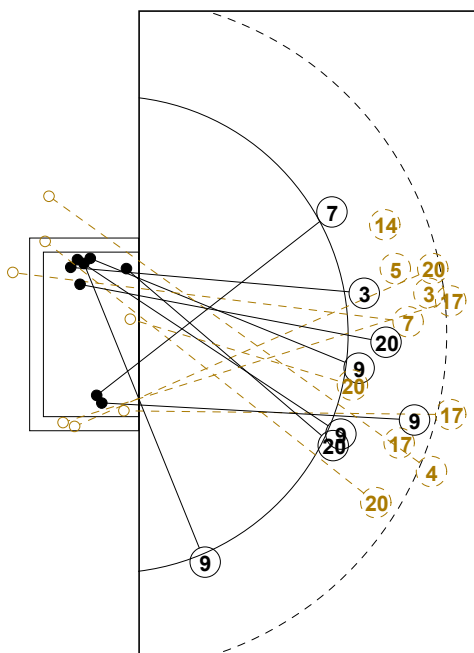

2014 WOMEN'S YOUTH WORLD CHAMPIONSHIP IN MKD PICTORIAL MATCH STATISTICS

ROUND 1

MATCH 8

201412008-21-1/1

1st Half
16 : 9

2nd Half
20 : 34

2014 WOMEN'S YOUTH WORLD CHAMPIONSHIP IN MKD

INDV/TEAM MATCH STATISTICS

OFFICIAL
HANDBALL
YOUTH WOMEN

PRELIMINARY
ROUND 1

GROUP C
MATCH 8

201412008-14-1/2
STRUMICA
20/07/2014 17:15

No.	Name	Field Shot	Line Shot	Wing Shot	Fast Brk.	Brk. Thr.	Free Thr.	7m Thr.	Total	Rate %	ASST.	ERR.	WAR.	2'	D+DR	TIME
ROMANIA(ROU)																
<i>(COURT PLAYER)</i>																
1	ION Madalina									0.0%						00:13:28
2	TAIVAN Andreea			1/1					1/1	100%		1				00:36:03
3	BUCA Oana Maria					1/1		1/1	2/2	100%						00:05:47
4	ABED-KADER Dana		2/2			1/1			3/3	100%		2				00:19:13
6	ANDREI Iulia M.	2/3	1/1						3/4	75.0%	1	1				00:27:51
7	DINDILIGAN A.				0/1				0/1	0.0%		1				00:29:54
8	CRAIU Maria F.		3/3						3/3	100%						00:13:07
10	ILIE Alina	1/2			1/1	1/1			3/4	75.0%	1	1		1		00:21:54
11	VASILIU Sonia									0.0%	1			1		00:31:34
12	ROSCA Maria I.									0.0%		1				00:46:32
13	LASLO Cristina	3/5			1/1			1/1	5/7	71.4%	1	1	1			00:38:14
14	BAZALIU B.M.	3/5				0/1		3/3	6/9	66.7%	1	4	1			00:28:24
18	CORBAN Daniela		1/2			1/1			2/3	66.7%	4	2				00:21:42
19	CARASOL A.L.			1/1	1/1				2/2	100%	1					00:30:00
20	ILIE Florenta									0.0%		1	1			00:11:44
27	OSTASE Lorena		1/1		3/3				4/4	100%	1	1		1		00:39:45
Total		9/15	8/9	2/2	6/7	4/5		5/5	34/43	79.1%	11	16	3	3		
<i>(GOALKEEPER)</i>																
1	ION Madalina			0/1	1/3	0/2		0/1	1/7	14.3%						00:13:28
12	ROSCA Maria I.	5/9	0/3	0/1	0/1	0/1		1/5	6/20	30.0%		1				00:46:32
Total		5/9	0/3	0/2	1/4	0/3		1/6	7/27	25.9%		1				

COURT PLAYER: GOALS/SHOTS

GOALKEEPER: SAVED/SHOTS

TEAM TOTALS	GOALS	SAVED	MISSED	POST	BLOCKED	TOTAL	RATE(%)
Field Shot	9	2	3	1		15	60.0%
Line Shot	8	1				9	88.9%
Wing Shot	2					2	100.0%
Fastbreak	6	1				7	85.7%
Breakthrough	4	1				5	80.0%
Free Throw							0.0%
7M-Throw	5					5	100.0%