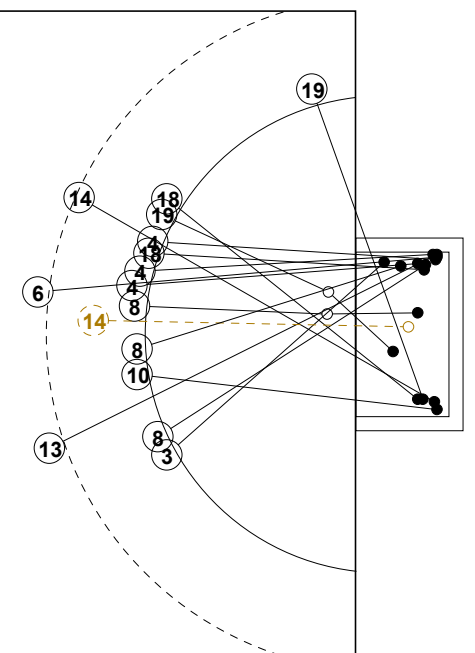

2014 WOMEN'S YOUTH WORLD CHAMPIONSHIP IN MKD PICTORIAL MATCH STATISTICS

ROUND 1

MATCH 8

201412008-21-1/1

1st Half
16 : 9

2nd Half
20 : 34

2014 WOMEN'S YOUTH WORLD CHAMPIONSHIP IN MKD

INDV/TEAM MATCH STATISTICS

OFFICIAL
HANDBALL
YOUTH WOMEN

PRELIMINARY
ROUND 1

GROUP C
MATCH 8

201412008-14-1/2
STRUMICA
20/07/2014 17:15

No.	Name	Field Shot	Line Shot	Wing Shot	Fast Brk.	Brk. Thr.	Free Thr.	7m Thr.	Total	Rate %	ASST.	ERR.	WAR.	2'	D+DR	TIME
ROMANIA(ROU)																
<i>(COURT PLAYER)</i>																
1	ION Madalina									0.0%						00:13:28
2	TAIVAN Andreea			1/1					1/1	100%		1				00:36:03
3	BUCA Oana Maria					1/1		1/1	2/2	100%						00:05:47
4	ABED-KADER Dana		2/2			1/1			3/3	100%		2				00:19:13
6	ANDREI Iulia M.	2/3	1/1						3/4	75.0%	1	1				00:27:51
7	DINDILIGAN A.				0/1				0/1	0.0%		1				00:29:54
8	CRAIU Maria F.		3/3						3/3	100%						00:13:07
10	ILIE Alina	1/2			1/1	1/1			3/4	75.0%	1	1		1		00:21:54
11	VASILIU Sonia									0.0%	1			1		00:31:34
12	ROSCA Maria I.									0.0%		1				00:46:32
13	LASLO Cristina	3/5			1/1			1/1	5/7	71.4%	1	1	1			00:38:14
14	BAZALIU B.M.	3/5				0/1		3/3	6/9	66.7%	1	4	1			00:28:24
18	CORBAN Daniela		1/2			1/1			2/3	66.7%	4	2				00:21:42
19	CARASOL A.L.			1/1	1/1				2/2	100%	1					00:30:00
20	ILIE Florenta									0.0%		1	1			00:11:44
27	OSTASE Lorena		1/1		3/3				4/4	100%	1	1		1		00:39:45
Total		9/15	8/9	2/2	6/7	4/5		5/5	34/43	79.1%	11	16	3	3		
<i>(GOALKEEPER)</i>																
1	ION Madalina			0/1	1/3	0/2		0/1	1/7	14.3%						00:13:28
12	ROSCA Maria I.	5/9	0/3	0/1	0/1	0/1		1/5	6/20	30.0%		1				00:46:32
Total		5/9	0/3	0/2	1/4	0/3		1/6	7/27	25.9%		1				

COURT PLAYER: GOALS/SHOTS

GOALKEEPER: SAVED/SHOTS

TEAM TOTALS	GOALS	SAVED	MISSED	POST	BLOCKED	TOTAL	RATE(%)
Field Shot	9	2	3	1		15	60.0%
Line Shot	8	1				9	88.9%
Wing Shot	2					2	100.0%
Fastbreak	6	1				7	85.7%
Breakthrough	4	1				5	80.0%
Free Throw							0.0%
7M-Throw	5					5	100.0%