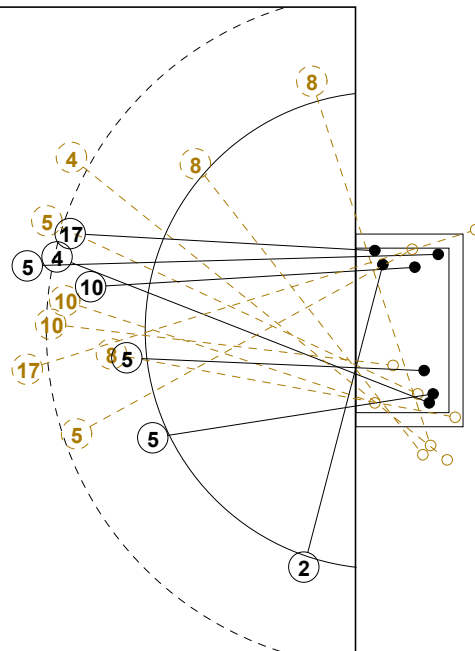

2014 WOMEN'S YOUTH WORLD CHAMPIONSHIP IN MKD PICTORIAL MATCH STATISTICS

ROUND 1

MATCH 8

201412008-21-1/1

1st Half
16 : 9

2nd Half
20 : 34

2014 WOMEN'S YOUTH WORLD CHAMPIONSHIP IN MKD

INDV/TEAM MATCH STATISTICS

OFFICIAL
HANDBALL
YOUTH WOMEN

PRELIMINARY
ROUND 1

GROUP C
MATCH 8

201412008-14-1/2
STRUMICA
20/07/2014 17:15

No.	Name	Field Shot	Line Shot	Wing Shot	Fast Brk.	Brk. Thr.	Free Thr.	7m Thr.	Total	Rate %	ASST.	ERR.	WAR.	2'	D+DR	TIME
ROMANIA(ROU)																
<i>(COURT PLAYER)</i>																
1	ION Madalina									0.0%						00:13:28
2	TAIVAN Andreea			1/1					1/1	100%		1				00:36:03
3	BUCA Oana Maria					1/1		1/1	2/2	100%						00:05:47
4	ABED-KADER Dana		2/2			1/1			3/3	100%		2				00:19:13
6	ANDREI Iulia M.	2/3	1/1						3/4	75.0%	1	1				00:27:51
7	DINDILIGAN A.				0/1				0/1	0.0%		1				00:29:54
8	CRAIU Maria F.		3/3						3/3	100%						00:13:07
10	ILIE Alina	1/2			1/1	1/1			3/4	75.0%	1	1		1		00:21:54
11	VASILIU Sonia									0.0%	1			1		00:31:34
12	ROSCA Maria I.									0.0%		1				00:46:32
13	LASLO Cristina	3/5			1/1			1/1	5/7	71.4%	1	1	1			00:38:14
14	BAZALIU B.M.	3/5				0/1		3/3	6/9	66.7%	1	4	1			00:28:24
18	CORBAN Daniela		1/2			1/1			2/3	66.7%	4	2				00:21:42
19	CARASOL A.L.			1/1	1/1				2/2	100%	1					00:30:00
20	ILIE Florenta									0.0%		1	1			00:11:44
27	OSTASE Lorena		1/1		3/3				4/4	100%	1	1		1		00:39:45
Total		9/15	8/9	2/2	6/7	4/5		5/5	34/43	79.1%	11	16	3	3		
<i>(GOALKEEPER)</i>																
1	ION Madalina			0/1	1/3	0/2		0/1	1/7	14.3%						00:13:28
12	ROSCA Maria I.	5/9	0/3	0/1	0/1	0/1		1/5	6/20	30.0%		1				00:46:32
Total		5/9	0/3	0/2	1/4	0/3		1/6	7/27	25.9%		1				

COURT PLAYER: GOALS/SHOTS

GOALKEEPER: SAVED/SHOTS

TEAM TOTALS	GOALS	SAVED	MISSED	POST	BLOCKED	TOTAL	RATE(%)
Field Shot	9	2	3	1		15	60.0%
Line Shot	8	1				9	88.9%
Wing Shot	2					2	100.0%
Fastbreak	6	1				7	85.7%
Breakthrough	4	1				5	80.0%
Free Throw							0.0%
7M-Throw	5					5	100.0%