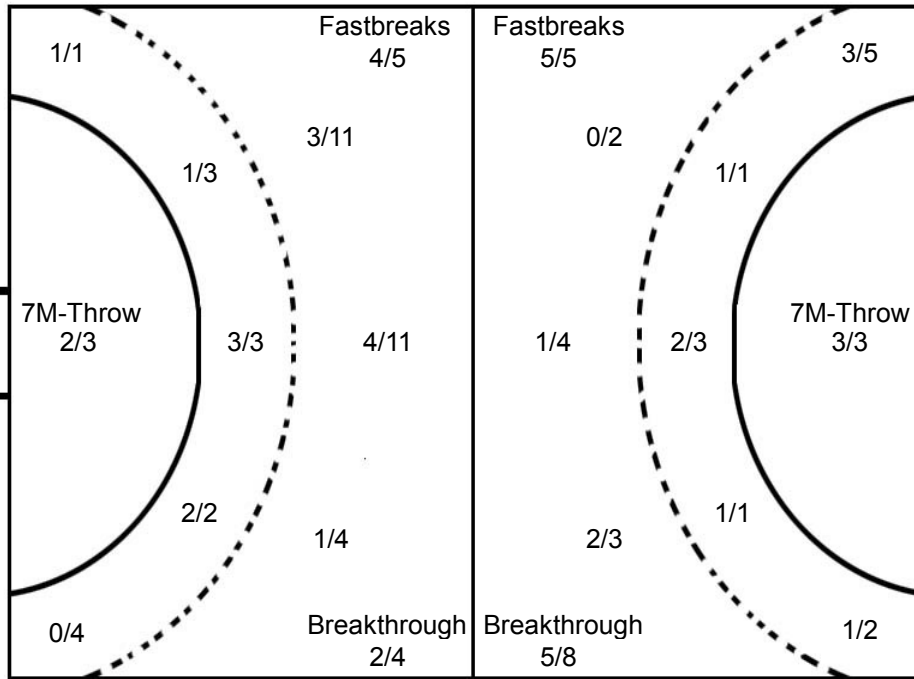

COURT PLAYER: GOALS/SHOTS

GOALKEEPER: SAVED/SHOTS

TEAM TOTALS	GOALS	SAVED	MISSED	POST	BLOCKED	TOTAL	RATE(%)
Field Shot	3	4	2			9	33.3%
Line Shot	4	1				5	80.0%
Wing Shot	4	2	1			7	57.1%
Fastbreak	5					5	100.0%
Breakthrough	5	3				8	62.5%
Free Throw							0.0%
7M-Throw	3					3	100.0%

2014 WOMEN'S YOUTH WORLD CHAMPIONSHIP IN MKD

MATCH SHOT REPORT

ROUND 8

MATCH 88

201412088-41-1/1

PORTUGAL

Table with 8 columns representing players: 1 NUNES Nadia, 2 JESUS Frederica, 3 GOUVEIA Anais, 4 RODRIGUES B., 5 RODRIGUES P., 6 NEVES Ana Rita, 7 RESENDE Patricia, 8 RAMOS Maria, 9 SILVA Ana C., 10 FERNANDES P., 11 SANTIAGO Sandra, 13 TAVARES Erica, 14 OLIVEIRA Diana, 15 SOUSA Mariana, 16 FERREIRA Jessica, 17 MAGRO Beatriz. Each player has a 3x3 grid for statistics and a line for Post - Miss - Block.

16 FERREIRA Jessica

3x3 grid for player 16 FERREIRA Jessica: 0/4, 1/1, 0/6; 3/8, 2/6, 1/6; 2/2, 1/1, []

3x3 grid for player 16 FERREIRA Jessica

3x3 grid for player 16 FERREIRA Jessica

1 CHADDAD Joumana

3x3 grid for player 1 CHADDAD Joumana: 0/1, [], 0/2; 0/3, 5/5, 0/4; 0/2, [], 1/1