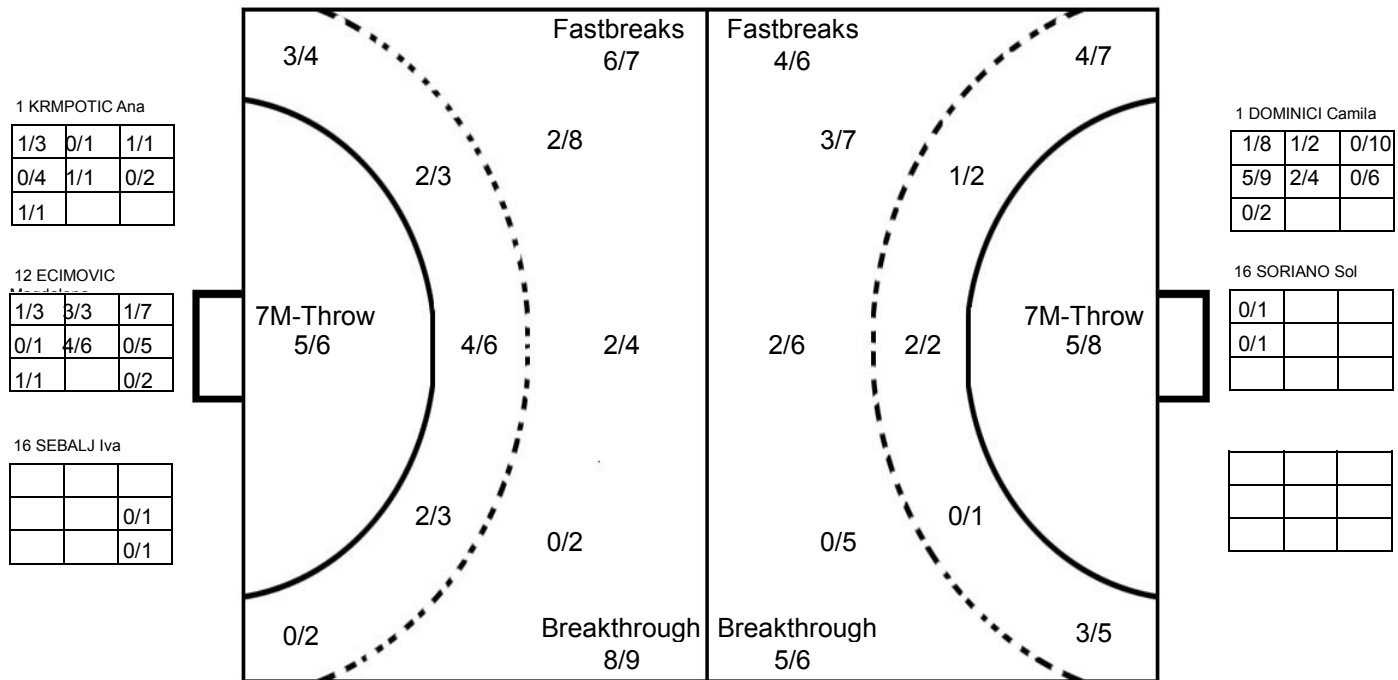

2014 WOMEN'S YOUTH WORLD CHAMPIONSHIP IN MKD MATCH SHOT REPORT

ROUND 8

MATCH 87

201412087-41-1/1

CROATIA

1 KRMPOTIC Ana	2 ZADRAVEC N.	4 POSAVEC Stela	6 SENVALD Sara	7 BORAS Anamarija	8 CALUSIC Bernarda	9 PERKOVIC Ana	12 ECIMOVIC
<table border="1" style="width: 100%;"><tr><td> </td><td> </td><td> </td></tr><tr><td> </td><td> </td><td> </td></tr><tr><td> </td><td> </td><td> </td></tr></table>	<table border="1" style="width: 100%;"><tr><td>2</td><td> </td><td>1</td></tr><tr><td>1</td><td>2</td><td> </td></tr><tr><td>1</td><td> </td><td> </td></tr></table>	<table border="1" style="width: 100%;"><tr><td> </td><td> </td><td>1</td></tr><tr><td> </td><td> </td><td>2</td></tr><tr><td> </td><td> </td><td> </td></tr></table>	<table border="1" style="width: 100%;"><tr><td> </td><td> </td><td> </td></tr><tr><td> </td><td> </td><td> </td></tr><tr><td>1</td><td> </td><td> </td></tr></table>	<table border="1" style="width: 100%;"><tr><td>1</td><td> </td><td> </td></tr><tr><td>2</td><td> </td><td> </td></tr><tr><td> </td><td> </td><td> </td></tr></table>	<table border="1" style="width: 100%;"><tr><td>1</td><td> </td><td> </td></tr><tr><td> </td><td> </td><td> </td></tr><tr><td> </td><td> </td><td> </td></tr></table>	<table border="1" style="width: 100%;"><tr><td> </td><td> </td><td> </td></tr><tr><td> </td><td> </td><td> </td></tr><tr><td> </td><td> </td><td> </td></tr></table>	<table border="1" style="width: 100%;"><tr><td> </td><td> </td><td> </td></tr><tr><td> </td><td> </td><td> </td></tr><tr><td> </td><td> </td><td> </td></tr></table>
Post - 0 Miss - 0 Block - 0	Post - 0 Miss - 1 Block - 0	Post - 0 Miss - 0 Block - 0	Post - 0 Miss - 1 Block - 0	Post - 0 Miss - 0 Block - 0	Post - 0 Miss - 2 Block - 1	Post - 0 Miss - 0 Block - 0	Post - 0 Miss - 0 Block - 0
13 ZAGORSCAK Ena	15 VLASIC Ana	16 SEBALJ Iva	19 KLARIC Andrea	20 VLAJSOVIC Doris	21 LJUBICIC Marija	25 PAVKOVIC Andrea	
<table border="1" style="width: 100%;"><tr><td> </td><td>1</td><td>2</td></tr><tr><td> </td><td> </td><td>1</td></tr><tr><td> </td><td> </td><td> </td></tr></table>	<table border="1" style="width: 100%;"><tr><td> </td><td> </td><td>1</td></tr><tr><td> </td><td> </td><td> </td></tr><tr><td> </td><td> </td><td> </td></tr></table>	<table border="1" style="width: 100%;"><tr><td> </td><td> </td><td> </td></tr><tr><td> </td><td> </td><td> </td></tr><tr><td> </td><td> </td><td> </td></tr></table>	<table border="1" style="width: 100%;"><tr><td> </td><td> </td><td> </td></tr><tr><td>1</td><td> </td><td>2</td></tr><tr><td> </td><td> </td><td> </td></tr></table>	<table border="1" style="width: 100%;"><tr><td> </td><td> </td><td> </td></tr><tr><td> </td><td> </td><td> </td></tr><tr><td> </td><td> </td><td> </td></tr></table>	<table border="1" style="width: 100%;"><tr><td>3</td><td> </td><td>5</td></tr><tr><td>1</td><td> </td><td>1</td></tr><tr><td> </td><td> </td><td> </td></tr></table>	<table border="1" style="width: 100%;"><tr><td>1</td><td> </td><td> </td></tr><tr><td> </td><td> </td><td> </td></tr><tr><td> </td><td> </td><td> </td></tr></table>	<table border="1" style="width: 100%;"><tr><td> </td><td> </td><td> </td></tr><tr><td> </td><td> </td><td> </td></tr><tr><td> </td><td> </td><td> </td></tr></table>
Post - 0 Miss - 0 Block - 0	Post - 1 Miss - 0 Block - 0	Post - 0 Miss - 0 Block - 0	Post - 1 Miss - 0 Block - 1	Post - 0 Miss - 1 Block - 0	Post - 1 Miss - 0 Block - 1	Post - 0 Miss - 0 Block - 0	

ARGENTINA

1 DOMINICI Camila	2 URBAN Rosario	3 ROMERO Jesica	4 PIPPO Camila	5 CASASOLA Micaela	7 LACAZETTE Lila	8 BONNAZOLA Camila	9 MAZZA Martina
<table border="1" style="width: 100%;"><tr><td> </td><td> </td><td> </td></tr><tr><td> </td><td> </td><td> </td></tr><tr><td> </td><td> </td><td> </td></tr></table>	<table border="1" style="width: 100%;"><tr><td>2</td><td> </td><td> </td></tr><tr><td> </td><td> </td><td> </td></tr><tr><td> </td><td> </td><td> </td></tr></table>	<table border="1" style="width: 100%;"><tr><td> </td><td> </td><td> </td></tr><tr><td>1</td><td> </td><td> </td></tr><tr><td> </td><td> </td><td> </td></tr></table>	<table border="1" style="width: 100%;"><tr><td> </td><td> </td><td>1</td></tr><tr><td> </td><td> </td><td>1</td></tr><tr><td> </td><td> </td><td> </td></tr></table>	<table border="1" style="width: 100%;"><tr><td> </td><td>1</td><td>2</td></tr><tr><td> </td><td>1</td><td>3</td></tr><tr><td> </td><td> </td><td>2</td></tr></table>	<table border="1" style="width: 100%;"><tr><td> </td><td> </td><td> </td></tr><tr><td> </td><td> </td><td> </td></tr><tr><td> </td><td> </td><td> </td></tr></table>	<table border="1" style="width: 100%;"><tr><td> </td><td> </td><td>2</td></tr><tr><td> </td><td> </td><td>1</td></tr><tr><td> </td><td> </td><td> </td></tr></table>	<table border="1" style="width: 100%;"><tr><td>2</td><td> </td><td>1</td></tr><tr><td> </td><td> </td><td>1</td></tr><tr><td> </td><td> </td><td> </td></tr></table>
Post - 0 Miss - 0 Block - 0	Post - 2 Miss - 0 Block - 1	Post - 0 Miss - 2 Block - 0	Post - 2 Miss - 1 Block - 0	Post - 0 Miss - 0 Block - 0	Post - 0 Miss - 0 Block - 0	Post - 1 Miss - 0 Block - 0	Post - 0 Miss - 0 Block - 0
10 SANS Macarena	11 CHIAUZZI Sofia	13 GAVILAN Giuliana	14 MARTINEZ Belen	15 RABINO Eugenia	16 SORIANO Sol	17 OLMEDO Daniela	20 CARLETTI Maira
<table border="1" style="width: 100%;"><tr><td> </td><td>1</td><td>1</td></tr><tr><td> </td><td> </td><td> </td></tr><tr><td> </td><td> </td><td> </td></tr></table>	<table border="1" style="width: 100%;"><tr><td> </td><td> </td><td> </td></tr><tr><td> </td><td> </td><td> </td></tr><tr><td> </td><td> </td><td> </td></tr></table>	<table border="1" style="width: 100%;"><tr><td> </td><td> </td><td> </td></tr><tr><td> </td><td> </td><td> </td></tr><tr><td> </td><td> </td><td> </td></tr></table>	<table border="1" style="width: 100%;"><tr><td> </td><td> </td><td> </td></tr><tr><td> </td><td> </td><td> </td></tr><tr><td> </td><td> </td><td> </td></tr></table>	<table border="1" style="width: 100%;"><tr><td> </td><td> </td><td> </td></tr><tr><td> </td><td> </td><td> </td></tr><tr><td> </td><td> </td><td> </td></tr></table>	<table border="1" style="width: 100%;"><tr><td> </td><td> </td><td> </td></tr><tr><td> </td><td> </td><td> </td></tr><tr><td> </td><td> </td><td> </td></tr></table>	<table border="1" style="width: 100%;"><tr><td> </td><td> </td><td> </td></tr><tr><td> </td><td> </td><td> </td></tr><tr><td> </td><td> </td><td> </td></tr></table>	<table border="1" style="width: 100%;"><tr><td> </td><td>4</td><td>2</td></tr><tr><td> </td><td> </td><td> </td></tr><tr><td> </td><td> </td><td> </td></tr></table>
Post - 0 Miss - 0 Block - 0	Post - 0 Miss - 0 Block - 0	Post - 0 Miss - 0 Block - 0	Post - 0 Miss - 0 Block - 0	Post - 0 Miss - 0 Block - 0	Post - 0 Miss - 0 Block - 0	Post - 0 Miss - 0 Block - 0	Post - 1 Miss - 2 Block - 0