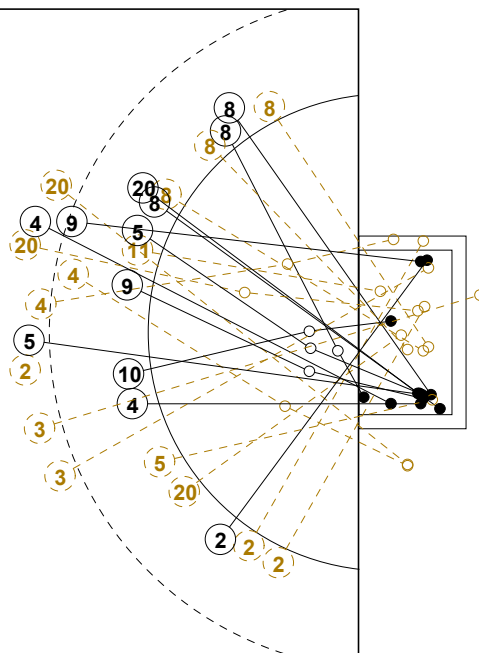

# 2014 WOMEN'S YOUTH WORLD CHAMPIONSHIP IN MKD PICTORIAL MATCH STATISTICS

ROUND 8

MATCH 87

201412087-21-1/1

1st Half  
19 : 13

2nd Half  
29 : 34

### INDV/TEAM MATCH STATISTICS

OFFICIAL  
HANDBALL  
YOUTH WOMEN

PLACEMENT  
ROUND 8

GROUP X  
MATCH 87

201412087-14-1/2  
STRUMICA  
31/07/2014 17:45

No.	Name	Field Shot	Line Shot	Wing Shot	Fast Brk.	Brk. Thr.	Free Thr.	7m Thr.	Total	Rate %	ASST.	ERR.	WAR.	2'	D+DR	TIME
<b>CROATIA(CRO)</b>																
<i>(COURT PLAYER)</i>																
1	KRMPOTIC Ana									0.0%						00:23:38
2	ZADRAVEC N.		2/2	2/3	2/3	1/1			7/9	77.8%	1					00:50:27
4	POSAVEC Stela					3/3			3/3	100%	2	4				00:40:51
6	SEVALD Sara		1/3					0/1	1/4	25.0%		2	1	1		00:44:47
7	BORAS Anamarija			1/1	1/1		1/1		3/3	100%				1		00:17:03
8	CALUSIC Bernarda	0/1	1/2				0/1		1/4	25.0%		1				00:35:48
9	PERKOVIC Ana	0/1							0/1	0.0%						00:02:12
12	ECIMOVIC Magdalena									0.0%	1					00:36:12
13	ZAGORSCAK Ena	1/1	2/2		1/1				4/4	100%						00:19:34
15	VLASIC Ana			0/1	1/1				1/2	50.0%	1					00:41:13
16	SEBALJ Iva									0.0%						00:00:10
19	KLARIC Andrea	0/2	1/1		1/1	1/1	0/1		3/6	50.0%	1	3		2		00:37:15
20	VLAJSOVIC Doris			0/1					0/1	0.0%		1				00:18:45
21	LJUBICIC Marija	1/5	1/2			3/4		5/5	10/16	62.5%	3	2	1			00:42:13
25	PAVKOVIC Andrea	1/1							1/1	100%	1					00:07:22
<b>Total</b>		3/11	8/12	3/6	6/7	8/9	1/3	5/6	34/54	63.0%	10	13	2	4		
<i>(GOALKEEPER)</i>																
1	KRMPOTIC Ana	3/4	0/1	0/3	1/3	0/1		0/1	4/13	30.8%						00:23:38
12	ECIMOVIC Magdalena	2/6	2/4	3/7	1/3	1/5		1/3	10/28	35.7%	1					00:36:12
16	SEBALJ Iva							0/2	0/2	0.0%						00:00:10
<b>Total</b>		5/10	2/5	3/10	2/6	1/6		1/6	14/43	32.6%	1					