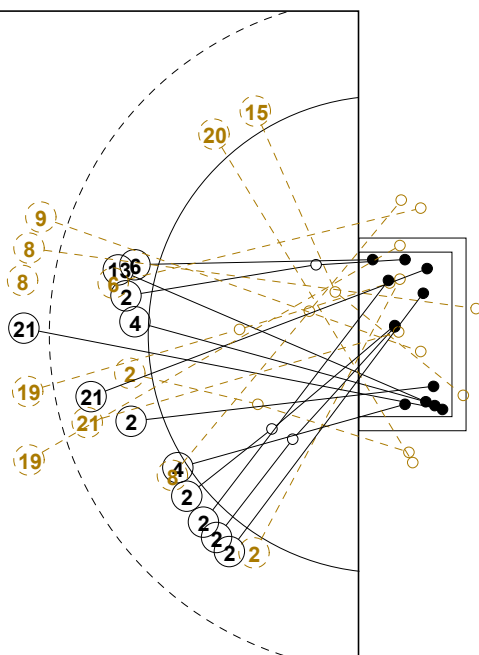

# 2014 WOMEN'S YOUTH WORLD CHAMPIONSHIP IN MKD PICTORIAL MATCH STATISTICS

ROUND 8

MATCH 87

201412087-21-1/1

1st Half  
19 : 13

2nd Half  
29 : 34

## 2014 WOMEN'S YOUTH WORLD CHAMPIONSHIP IN MKD

### INDV/TEAM MATCH STATISTICS

OFFICIAL  
HANDBALL  
YOUTH WOMEN

PLACEMENT  
ROUND 8

GROUP X  
MATCH 87

201412087-14-1/2  
STRUMICA  
31/07/2014 17:45

No.	Name	Field Shot	Line Shot	Wing Shot	Fast Brk.	Brk. Thr.	Free Thr.	7m Thr.	Total	Rate %	ASST.	ERR.	WAR.	2'	D+DR	TIME
<b>CROATIA(CRO)</b>																
<i>(COURT PLAYER)</i>																
1	KRMPOTIC Ana									0.0%						00:23:38
2	ZADRAVEC N.		2/2	2/3	2/3	1/1			7/9	77.8%	1					00:50:27
4	POSAVEC Stela					3/3			3/3	100%	2	4				00:40:51
6	SEVALD Sara		1/3					0/1	1/4	25.0%		2	1	1		00:44:47
7	BORAS Anamarija			1/1	1/1		1/1		3/3	100%				1		00:17:03
8	CALUSIC Bernarda	0/1	1/2				0/1		1/4	25.0%		1				00:35:48
9	PERKOVIC Ana	0/1							0/1	0.0%						00:02:12
12	ECIMOVIC Magdalena									0.0%	1					00:36:12
13	ZAGORSCAK Ena	1/1	2/2		1/1				4/4	100%						00:19:34
15	VLASIC Ana			0/1	1/1				1/2	50.0%	1					00:41:13
16	SEBALJ Iva									0.0%						00:00:10
19	KLARIC Andrea	0/2	1/1		1/1	1/1	0/1		3/6	50.0%	1	3		2		00:37:15
20	VLAJSOVIC Doris			0/1					0/1	0.0%		1				00:18:45
21	LJUBICIC Marija	1/5	1/2			3/4		5/5	10/16	62.5%	3	2	1			00:42:13
25	PAVKOVIC Andrea	1/1							1/1	100%	1					00:07:22
<b>Total</b>		3/11	8/12	3/6	6/7	8/9	1/3	5/6	34/54	63.0%	10	13	2	4		
<i>(GOALKEEPER)</i>																
1	KRMPOTIC Ana	3/4	0/1	0/3	1/3	0/1		0/1	4/13	30.8%						00:23:38
12	ECIMOVIC Magdalena	2/6	2/4	3/7	1/3	1/5		1/3	10/28	35.7%	1					00:36:12
16	SEBALJ Iva							0/2	0/2	0.0%						00:00:10
<b>Total</b>		5/10	2/5	3/10	2/6	1/6		1/6	14/43	32.6%	1					