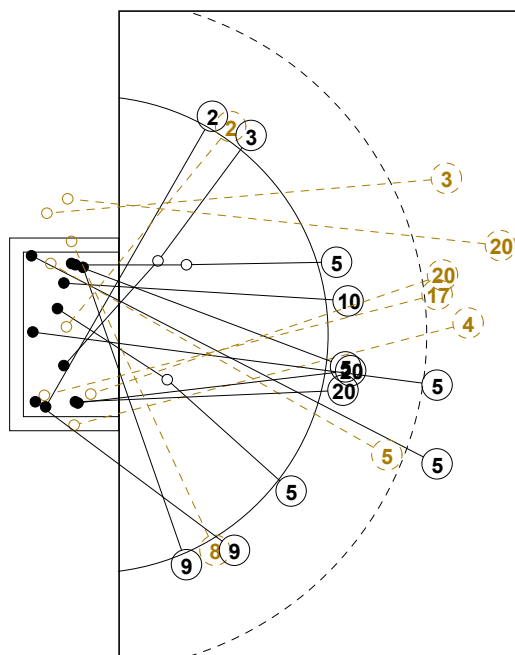

# 2014 WOMEN'S YOUTH WORLD CHAMPIONSHIP IN MKD PICTORIAL MATCH STATISTICS

ROUND 8

MATCH 87

201412087-21-1/1

1st Half  
19 : 13

2nd Half  
29 : 34

## 2014 WOMEN'S YOUTH WORLD CHAMPIONSHIP IN MKD

### INDV/TEAM MATCH STATISTICS

OFFICIAL  
HANDBALL  
YOUTH WOMEN

PLACEMENT  
ROUND 8

GROUP X  
MATCH 87

201412087-14-1/2  
STRUMICA  
31/07/2014 17:45

No.	Name	Field Shot	Line Shot	Wing Shot	Fast Brk.	Brk. Thr.	Free Thr.	7m Thr.	Total	Rate %	ASST.	ERR.	WAR.	2'	D+DR	TIME
<b>CROATIA(CRO)</b>																
<i>(COURT PLAYER)</i>																
1	KRMPOTIC Ana									0.0%						00:23:38
2	ZADRAVEC N.		2/2	2/3	2/3	1/1			7/9	77.8%	1					00:50:27
4	POSAVEC Stela					3/3			3/3	100%	2	4				00:40:51
6	SEVALD Sara		1/3					0/1	1/4	25.0%		2	1	1		00:44:47
7	BORAS Anamarija			1/1	1/1		1/1		3/3	100%				1		00:17:03
8	CALUSIC Bernarda	0/1	1/2				0/1		1/4	25.0%		1				00:35:48
9	PERKOVIC Ana	0/1							0/1	0.0%						00:02:12
12	ECIMOVIC Magdalena									0.0%	1					00:36:12
13	ZAGORSCAK Ena	1/1	2/2		1/1				4/4	100%						00:19:34
15	VLASIC Ana			0/1	1/1				1/2	50.0%	1					00:41:13
16	SEBALJ Iva									0.0%						00:00:10
19	KLARIC Andrea	0/2	1/1		1/1	1/1	0/1		3/6	50.0%	1	3		2		00:37:15
20	VLAJSOVIC Doris			0/1					0/1	0.0%		1				00:18:45
21	LJUBICIC Marija	1/5	1/2			3/4		5/5	10/16	62.5%	3	2	1			00:42:13
25	PAVKOVIC Andrea	1/1							1/1	100%	1					00:07:22
<b>Total</b>		3/11	8/12	3/6	6/7	8/9	1/3	5/6	34/54	63.0%	10	13	2	4		
<i>(GOALKEEPER)</i>																
1	KRMPOTIC Ana	3/4	0/1	0/3	1/3	0/1		0/1	4/13	30.8%						00:23:38
12	ECIMOVIC Magdalena	2/6	2/4	3/7	1/3	1/5		1/3	10/28	35.7%	1					00:36:12
16	SEBALJ Iva							0/2	0/2	0.0%						00:00:10
<b>Total</b>		5/10	2/5	3/10	2/6	1/6		1/6	14/43	32.6%	1					