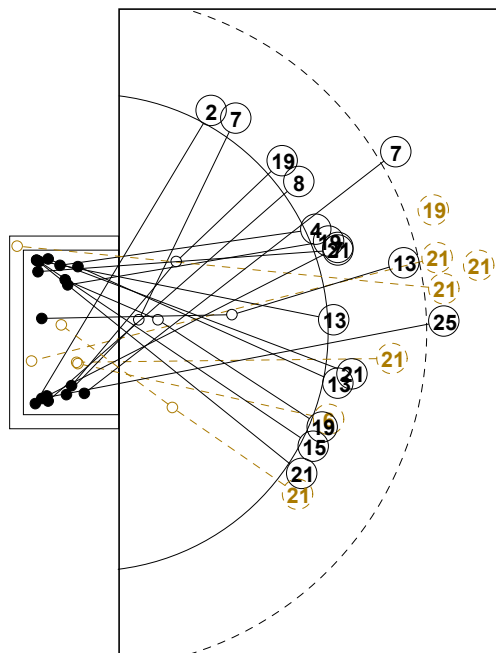

# 2014 WOMEN'S YOUTH WORLD CHAMPIONSHIP IN MKD PICTORIAL MATCH STATISTICS

ROUND 8

MATCH 87

201412087-21-1/1

1st Half  
19 : 13

2nd Half  
29 : 34

## 2014 WOMEN'S YOUTH WORLD CHAMPIONSHIP IN MKD

### INDV/TEAM MATCH STATISTICS

OFFICIAL  
HANDBALL  
YOUTH WOMEN

PLACEMENT  
ROUND 8

GROUP X  
MATCH 87

201412087-14-1/2  
STRUMICA  
31/07/2014 17:45

No.	Name	Field Shot	Line Shot	Wing Shot	Fast Brk.	Brk. Thr.	Free Thr.	7m Thr.	Total	Rate %	ASST.	ERR.	WAR.	2'	D+DR	TIME
<b>CROATIA(CRO)</b>																
<i>(COURT PLAYER)</i>																
1	KRMPOTIC Ana									0.0%						00:23:38
2	ZADRAVEC N.		2/2	2/3	2/3	1/1			7/9	77.8%	1					00:50:27
4	POSAVEC Stela					3/3			3/3	100%	2	4				00:40:51
6	SEVALD Sara		1/3					0/1	1/4	25.0%		2	1	1		00:44:47
7	BORAS Anamarija			1/1	1/1		1/1		3/3	100%				1		00:17:03
8	CALUSIC Bernarda	0/1	1/2				0/1		1/4	25.0%		1				00:35:48
9	PERKOVIC Ana	0/1							0/1	0.0%						00:02:12
12	ECIMOVIC Magdalena									0.0%	1					00:36:12
13	ZAGORSCAK Ena	1/1	2/2		1/1				4/4	100%						00:19:34
15	VLASIC Ana			0/1	1/1				1/2	50.0%	1					00:41:13
16	SEBALJ Iva									0.0%						00:00:10
19	KLARIC Andrea	0/2	1/1		1/1	1/1	0/1		3/6	50.0%	1	3		2		00:37:15
20	VLAJSOVIC Doris			0/1					0/1	0.0%		1				00:18:45
21	LJUBICIC Marija	1/5	1/2			3/4		5/5	10/16	62.5%	3	2	1			00:42:13
25	PAVKOVIC Andrea	1/1							1/1	100%	1					00:07:22
<b>Total</b>		3/11	8/12	3/6	6/7	8/9	1/3	5/6	34/54	63.0%	10	13	2	4		
<i>(GOALKEEPER)</i>																
1	KRMPOTIC Ana	3/4	0/1	0/3	1/3	0/1		0/1	4/13	30.8%						00:23:38
12	ECIMOVIC Magdalena	2/6	2/4	3/7	1/3	1/5		1/3	10/28	35.7%	1					00:36:12
16	SEBALJ Iva							0/2	0/2	0.0%						00:00:10
<b>Total</b>		5/10	2/5	3/10	2/6	1/6		1/6	14/43	32.6%	1					