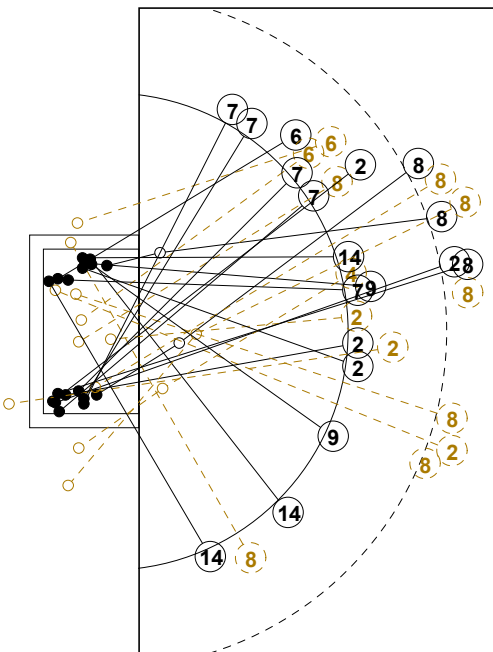

2014 WOMEN'S YOUTH WORLD CHAMPIONSHIP IN MKD PICTORIAL MATCH STATISTICS

ROUND 8

MATCH 86

201412086-21-1/1

1st Half
10 : 14

2nd Half
32 : 26

2014 WOMEN'S YOUTH WORLD CHAMPIONSHIP IN MKD

INDV/TEAM MATCH STATISTICS

OFFICIAL
HANDBALL
YOUTH WOMEN

PLACEMENT
ROUND 8

GROUP X
MATCH 86

201412086-14-1/2
STRUMICA
31/07/2014 15:30

No.	Name	Field Shot	Line Shot	Wing Shot	Fast Brk.	Brk. Thr.	Free Thr.	7m Thr.	Total	Rate %	ASST.	ERR.	WAR.	2'	D+DR	TIME
JAPAN(JPN)																
<i>(COURT PLAYER)</i>																
1	IWAMI Kanon									0.0%		1				00:59:27
2	KAWARABATA Yuko	2/5	1/2		0/1	4/4		1/2	8/14	57.1%	4	1				00:43:53
3	KAWAKAMI Chinami									0.0%	2	1				00:19:51
4	HATSUMI Miyako		1/2		1/1				2/3	66.7%	1					00:51:34
5	KAMEI Kyoka									0.0%						00:00:01
6	TANI Haruka		1/3	0/1		0/1			1/5	20.0%	2	4				00:43:24
7	FUJITA Asuka	0/1	1/1	2/3	2/2				5/7	71.4%	1	1				00:38:58
8	MURAMATSU Saya	5/11		0/1		0/1			5/13	38.5%	3	1				00:23:14
9	MITSUHASHI Miki				3/3	0/1			3/4	75.0%	1	3	1	1		00:28:57
10	TOMAI Natsuki	1/2							1/2	50.0%	2	3				00:34:15
11	SUZUKI Sayaka	1/1							1/1	100%						00:00:10
12	KISHIMOTO Kanna									0.0%						00:00:33
13	KONDO Maharu									0.0%						00:00:00
14	DAN Reina		1/1	2/3	2/3				5/7	71.4%	3	4		1		00:43:55
15	MAGATA Ayaho									0.0%		1				00:14:29
17	AO Reiko		1/1						1/1	100%		1				00:06:12
Total		9/20	6/10	4/8	8/10	4/7		1/2	32/57	56.1%	12	26	3	2		
<i>(GOALKEEPER)</i>																
1	IWAMI Kanon	1/7	4/9	3/8	2/6	0/4	2/3		12/37	32.4%		1				00:59:27
12	KISHIMOTO Kanna							0/1	0/1	0.0%						00:00:33
Total		1/7	4/9	3/8	2/6	0/4	2/3	0/1	12/38	31.6%		1				

COURT PLAYER: GOALS/SHOTS

GOALKEEPER: SAVED/SHOTS

TEAM TOTALS	GOALS	SAVED	MISSED	POST	BLOCKED	TOTAL	RATE(%)
Field Shot	9	5	2	1	3	20	45.0%
Line Shot	6	1	3			10	60.0%
Wing Shot	4	1	1	2		8	50.0%
Fastbreak	8	2				10	80.0%
Breakthrough	4	2		1		7	57.1%
Free Throw							0.0%
7M-Throw	1			1		2	50.0%