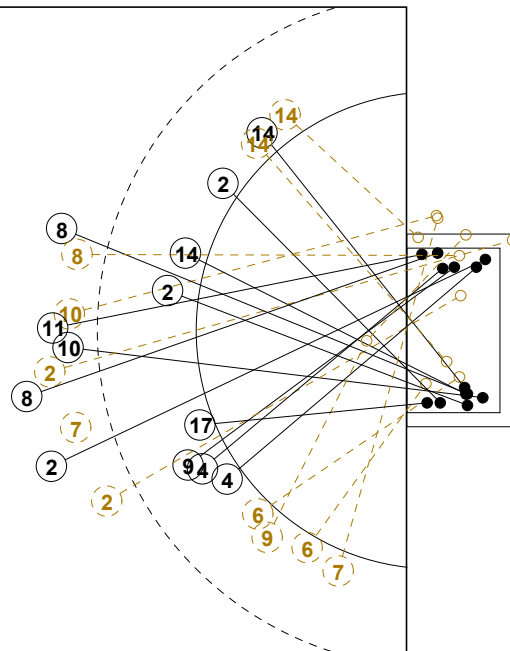

2014 WOMEN'S YOUTH WORLD CHAMPIONSHIP IN MKD PICTORIAL MATCH STATISTICS

ROUND 8

MATCH 86

201412086-21-1/1

1st Half
10 : 14

2nd Half
32 : 26

2014 WOMEN'S YOUTH WORLD CHAMPIONSHIP IN MKD

INDV/TEAM MATCH STATISTICS

OFFICIAL
HANDBALL
YOUTH WOMEN

PLACEMENT
ROUND 8

GROUP X
MATCH 86

201412086-14-1/2
STRUMICA
31/07/2014 15:30

No.	Name	Field Shot	Line Shot	Wing Shot	Fast Brk.	Brk. Thr.	Free Thr.	7m Thr.	Total	Rate %	ASST.	ERR.	WAR.	2'	D+DR	TIME
JAPAN(JPN)																
<i>(COURT PLAYER)</i>																
1	IWAMI Kanon									0.0%		1				00:59:27
2	KAWARABATA Yuko	2/5	1/2		0/1	4/4		1/2	8/14	57.1%	4	1				00:43:53
3	KAWAKAMI Chinami									0.0%	2	1				00:19:51
4	HATSUMI Miyako		1/2		1/1				2/3	66.7%	1					00:51:34
5	KAMEI Kyoka									0.0%						00:00:01
6	TANI Haruka		1/3	0/1		0/1			1/5	20.0%	2	4				00:43:24
7	FUJITA Asuka	0/1	1/1	2/3	2/2				5/7	71.4%	1	1				00:38:58
8	MURAMATSU Saya	5/11		0/1		0/1			5/13	38.5%	3	1				00:23:14
9	MITSUHASHI Miki				3/3	0/1			3/4	75.0%	1	3	1	1		00:28:57
10	TOMAI Natsuki	1/2							1/2	50.0%	2	3				00:34:15
11	SUZUKI Sayaka	1/1							1/1	100%						00:00:10
12	KISHIMOTO Kanna									0.0%						00:00:33
13	KONDO Maharu									0.0%						00:00:00
14	DAN Reina		1/1	2/3	2/3				5/7	71.4%	3	4		1		00:43:55
15	MAGATA Ayaho									0.0%		1				00:14:29
17	AO Reiko		1/1						1/1	100%		1				00:06:12
Total		9/20	6/10	4/8	8/10	4/7		1/2	32/57	56.1%	12	26	3	2		
<i>(GOALKEEPER)</i>																
1	IWAMI Kanon	1/7	4/9	3/8	2/6	0/4	2/3		12/37	32.4%		1				00:59:27
12	KISHIMOTO Kanna							0/1	0/1	0.0%						00:00:33
Total		1/7	4/9	3/8	2/6	0/4	2/3	0/1	12/38	31.6%		1				

COURT PLAYER: GOALS/SHOTS

GOALKEEPER: SAVED/SHOTS

TEAM TOTALS	GOALS	SAVED	MISSED	POST	BLOCKED	TOTAL	RATE(%)
Field Shot	9	5	2	1	3	20	45.0%
Line Shot	6	1	3			10	60.0%
Wing Shot	4	1	1	2		8	50.0%
Fastbreak	8	2				10	80.0%
Breakthrough	4	2		1		7	57.1%
Free Throw							0.0%
7M-Throw	1			1		2	50.0%