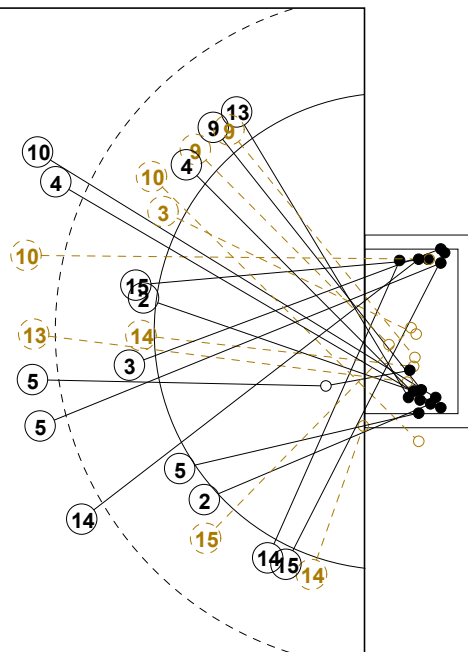

2014 WOMEN'S YOUTH WORLD CHAMPIONSHIP IN MKD PICTORIAL MATCH STATISTICS

ROUND 8

MATCH 86

201412086-21-1/1

1st Half
10 : 14

2nd Half
32 : 26

2014 WOMEN'S YOUTH WORLD CHAMPIONSHIP IN MKD

INDV/TEAM MATCH STATISTICS

OFFICIAL
HANDBALL
YOUTH WOMEN

PLACEMENT
ROUND 8

GROUP X
MATCH 86

201412086-14-1/2
STRUMICA
31/07/2014 15:30

No.	Name	Field Shot	Line Shot	Wing Shot	Fast Brk.	Brk. Thr.	Free Thr.	7m Thr.	Total	Rate %	ASST.	ERR.	WAR.	2'	D+DR	TIME
JAPAN(JPN)																
<i>(COURT PLAYER)</i>																
1	IWAMI Kanon									0.0%		1				00:59:27
2	KAWARABATA Yuko	2/5	1/2		0/1	4/4		1/2	8/14	57.1%	4	1				00:43:53
3	KAWAKAMI Chinami									0.0%	2	1				00:19:51
4	HATSUMI Miyako		1/2		1/1				2/3	66.7%	1					00:51:34
5	KAMEI Kyoka									0.0%						00:00:01
6	TANI Haruka		1/3	0/1		0/1			1/5	20.0%	2	4				00:43:24
7	FUJITA Asuka	0/1	1/1	2/3	2/2				5/7	71.4%	1	1				00:38:58
8	MURAMATSU Saya	5/11		0/1		0/1			5/13	38.5%	3	1				00:23:14
9	MITSUHASHI Miki				3/3	0/1			3/4	75.0%	1	3	1	1		00:28:57
10	TOMAI Natsuki	1/2							1/2	50.0%	2	3				00:34:15
11	SUZUKI Sayaka	1/1							1/1	100%						00:00:10
12	KISHIMOTO Kanna									0.0%						00:00:33
13	KONDO Maharu									0.0%						00:00:00
14	DAN Reina		1/1	2/3	2/3				5/7	71.4%	3	4		1		00:43:55
15	MAGATA Ayaho									0.0%		1				00:14:29
17	AO Reiko		1/1						1/1	100%		1				00:06:12
Total		9/20	6/10	4/8	8/10	4/7		1/2	32/57	56.1%	12	26	3	2		
<i>(GOALKEEPER)</i>																
1	IWAMI Kanon	1/7	4/9	3/8	2/6	0/4	2/3		12/37	32.4%		1				00:59:27
12	KISHIMOTO Kanna							0/1	0/1	0.0%						00:00:33
Total		1/7	4/9	3/8	2/6	0/4	2/3	0/1	12/38	31.6%		1				

COURT PLAYER: GOALS/SHOTS

GOALKEEPER: SAVED/SHOTS

TEAM TOTALS	GOALS	SAVED	MISSED	POST	BLOCKED	TOTAL	RATE(%)
Field Shot	9	5	2	1	3	20	45.0%
Line Shot	6	1	3			10	60.0%
Wing Shot	4	1	1	2		8	50.0%
Fastbreak	8	2				10	80.0%
Breakthrough	4	2		1		7	57.1%
Free Throw							0.0%
7M-Throw	1			1		2	50.0%