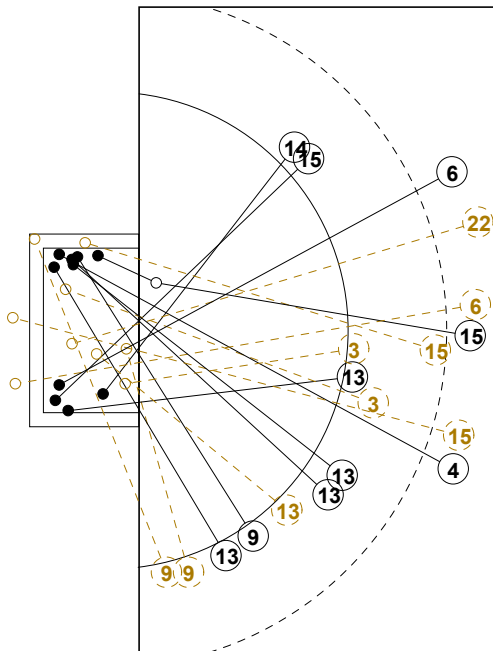

2014 WOMEN'S YOUTH WORLD CHAMPIONSHIP IN MKD PICTORIAL MATCH STATISTICS

ROUND 8

MATCH 86

201412086-21-1/1

1st Half
10 : 14

2nd Half
32 : 26

2014 WOMEN'S YOUTH WORLD CHAMPIONSHIP IN MKD

INDV/TEAM MATCH STATISTICS

OFFICIAL
HANDBALL
YOUTH WOMEN

PLACEMENT
ROUND 8

GROUP X
MATCH 86

201412086-14-1/2
STRUMICA
31/07/2014 15:30

No.	Name	Field Shot	Line Shot	Wing Shot	Fast Brk.	Brk. Thr.	Free Thr.	7m Thr.	Total	Rate %	ASST.	ERR.	WAR.	2'	D+DR	TIME
JAPAN(JPN)																
<i>(COURT PLAYER)</i>																
1	IWAMI Kanon									0.0%		1				00:59:27
2	KAWARABATA Yuko	2/5	1/2		0/1	4/4		1/2	8/14	57.1%	4	1				00:43:53
3	KAWAKAMI Chinami									0.0%	2	1				00:19:51
4	HATSUMI Miyako		1/2		1/1				2/3	66.7%	1					00:51:34
5	KAMEI Kyoka									0.0%						00:00:01
6	TANI Haruka		1/3	0/1		0/1			1/5	20.0%	2	4				00:43:24
7	FUJITA Asuka	0/1	1/1	2/3	2/2				5/7	71.4%	1	1				00:38:58
8	MURAMATSU Saya	5/11		0/1		0/1			5/13	38.5%	3	1				00:23:14
9	MITSUHASHI Miki				3/3	0/1			3/4	75.0%	1	3	1	1		00:28:57
10	TOMAI Natsuki	1/2							1/2	50.0%	2	3				00:34:15
11	SUZUKI Sayaka	1/1							1/1	100%						00:00:10
12	KISHIMOTO Kanna									0.0%						00:00:33
13	KONDO Maharu									0.0%						00:00:00
14	DAN Reina		1/1	2/3	2/3				5/7	71.4%	3	4		1		00:43:55
15	MAGATA Ayaho									0.0%		1				00:14:29
17	AO Reiko		1/1						1/1	100%		1				00:06:12
Total		9/20	6/10	4/8	8/10	4/7		1/2	32/57	56.1%	12	26	3	2		
<i>(GOALKEEPER)</i>																
1	IWAMI Kanon	1/7	4/9	3/8	2/6	0/4	2/3		12/37	32.4%		1				00:59:27
12	KISHIMOTO Kanna							0/1	0/1	0.0%						00:00:33
Total		1/7	4/9	3/8	2/6	0/4	2/3	0/1	12/38	31.6%		1				

COURT PLAYER: GOALS/SHOTS

GOALKEEPER: SAVED/SHOTS

TEAM TOTALS	GOALS	SAVED	MISSED	POST	BLOCKED	TOTAL	RATE(%)
Field Shot	9	5	2	1	3	20	45.0%
Line Shot	6	1	3			10	60.0%
Wing Shot	4	1	1	2		8	50.0%
Fastbreak	8	2				10	80.0%
Breakthrough	4	2		1		7	57.1%
Free Throw							0.0%
7M-Throw	1			1		2	50.0%