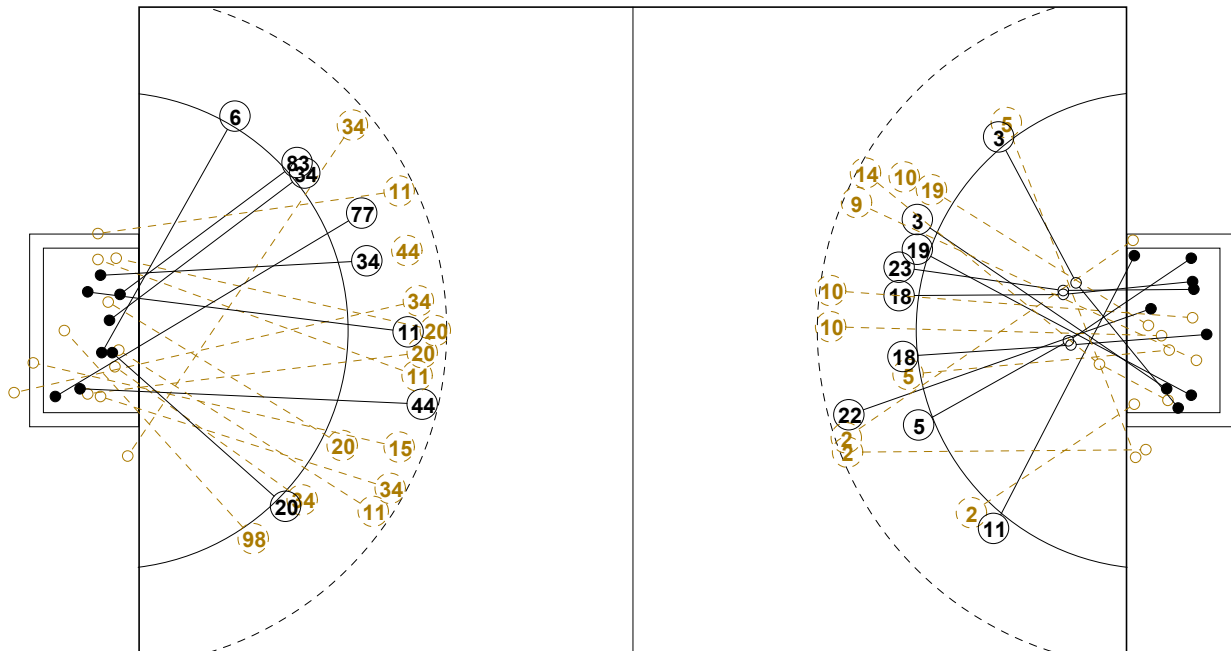

2014 WOMEN'S YOUTH WORLD CHAMPIONSHIP IN MKD PICTORIAL MATCH STATISTICS

ROUND 7

MATCH 84

201412084-21-1/1

1st Half
11 : 10

2nd Half
22 : 22

2014 WOMEN'S YOUTH WORLD CHAMPIONSHIP IN MKD PICTORIAL MATCH STATISTICS

ROUND 7

MATCH 84

201412084-21-1/1

Extra 1-1
23 : 24

Extra 1-2
29 : 26

2014 WOMEN'S YOUTH WORLD CHAMPIONSHIP IN MKD

INDV/TEAM MATCH STATISTICS

OFFICIAL
HANDBALL
YOUTH WOMEN

QUARTER FINALS
ROUND 7

GROUP X
MATCH 84

201412084-14-1/2
OHRID
30/07/2014 19:30

No.	Name	Field Shot	Line Shot	Wing Shot	Fast Brk.	Brk. Thr.	Free Thr.	7m Thr.	Total	Rate %	ASST.	ERR.	WAR.	2'	D+DR	TIME
RUSSIAN FEDERATION(RUS)																
<i>(COURT PLAYER)</i>																
1	RIABTCEVA A.									0.0%						00:09:07
4	SABIROVA Karina									0.0%						00:00:00
6	LIKHACH Kristina			1/2					1/2	50.0%		1				01:00:10
11	SUSLOVA A.	0/3	1/1						1/4	25.0%						00:10:27
14	KIPRIGINA V.									0.0%						00:00:00
15	VYDRINA Liudmila	1/3							1/3	33.3%						00:28:13
17	BELIKOVA Daria									0.0%		1		2		00:27:38
20	GOLIKOVA Yulia	4/9			1/2	3/3	1/2		9/16	56.3%		4	1	2		00:49:16
25	SISENOVA Karina									0.0%						00:01:12
34	MALASHENKO E.	0/5	1/1		0/1	2/2		3/3	6/12	50.0%		3	1	2		00:58:27
37	TITOVSKAYAA.									0.0%						01:00:53
44	VERNIGOROVA V.	2/5	0/2			1/1		1/2	4/10	40.0%		3				00:42:55
50	STARSHOVA A.									0.0%		1				00:09:49
77	FROLOVA Y.	0/1	0/1		1/1	1/1			2/4	50.0%		6		1		00:44:07
83	ZAKHAROVA T.				1/2				1/2	50.0%			1			00:18:53
98	MARKOVA Yulia			0/2	1/1				1/3	33.3%						01:05:26
Total		7/26	2/5	1/4	4/7	7/7	1/2	4/5	26/56	46.4%		19	3	6	1	
<i>(GOALKEEPER)</i>																
1	RIABTCEVA A.	2/4	0/3					1/2	3/9	33.3%						00:09:07
37	TITOVSKAYAA.	8/14	2/9	1/2	1/5	1/4		0/2	13/36	36.1%						01:00:53
Total		10/18	2/12	1/2	1/5	1/4		1/4	16/45	35.6%						