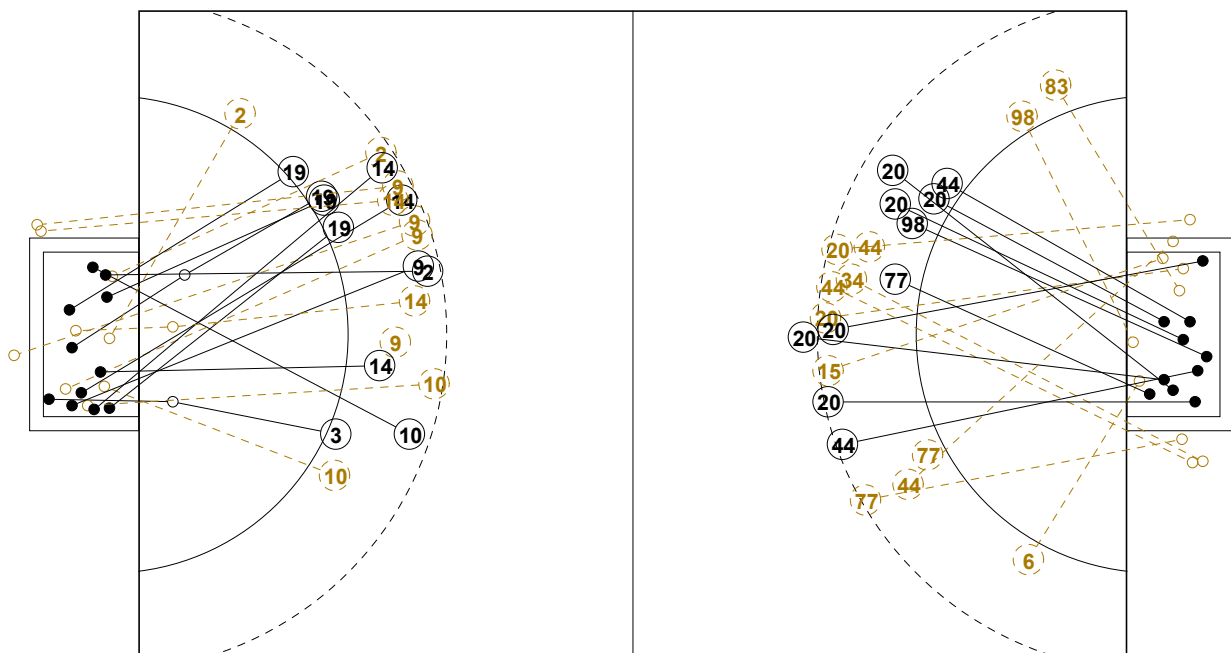

2014 WOMEN'S YOUTH WORLD CHAMPIONSHIP IN MKD PICTORIAL MATCH STATISTICS

ROUND 7

MATCH 84

201412084-21-1/1

1st Half
11 : 10

2nd Half
22 : 22

2014 WOMEN'S YOUTH WORLD CHAMPIONSHIP IN MKD PICTORIAL MATCH STATISTICS

ROUND 7

MATCH 84

201412084-21-1/1

Extra 1-1
23 : 24

Extra 1-2
29 : 26

2014 WOMEN'S YOUTH WORLD CHAMPIONSHIP IN MKD

INDV/TEAM MATCH STATISTICS

OFFICIAL
HANDBALL
YOUTH WOMEN

QUARTER FINALS
ROUND 7

GROUP X
MATCH 84

201412084-14-1/2
OHRID
30/07/2014 19:30

No.	Name	Field Shot	Line Shot	Wing Shot	Fast Brk.	Brk. Thr.	Free Thr.	7m Thr.	Total	Rate %	ASST.	ERR.	WAR.	2'	D+DR	TIME
RUSSIAN FEDERATION(RUS)																
<i>(COURT PLAYER)</i>																
1	RIABTCEVA A.									0.0%						00:09:07
4	SABIROVA Karina									0.0%						00:00:00
6	LIKHACH Kristina			1/2					1/2	50.0%		1				01:00:10
11	SUSLOVA A.	0/3	1/1						1/4	25.0%						00:10:27
14	KIPRIGINA V.									0.0%						00:00:00
15	VYDRINA Liudmila	1/3							1/3	33.3%						00:28:13
17	BELIKOVA Daria									0.0%		1		2		00:27:38
20	GOLIKOVA Yulia	4/9			1/2	3/3	1/2		9/16	56.3%		4	1	2		00:49:16
25	SISENOVA Karina									0.0%						00:01:12
34	MALASHENKO E.	0/5	1/1		0/1	2/2		3/3	6/12	50.0%		3	1	2		00:58:27
37	TITOVSKAYAA.									0.0%						01:00:53
44	VERNIGOROVA V.	2/5	0/2			1/1		1/2	4/10	40.0%		3				00:42:55
50	STARSHOVA A.									0.0%		1				00:09:49
77	FROLOVA Y.	0/1	0/1		1/1	1/1			2/4	50.0%		6		1		00:44:07
83	ZAKHAROVA T.				1/2				1/2	50.0%			1			00:18:53
98	MARKOVA Yulia			0/2	1/1				1/3	33.3%						01:05:26
Total		7/26	2/5	1/4	4/7	7/7	1/2	4/5	26/56	46.4%		19	3	6	1	
<i>(GOALKEEPER)</i>																
1	RIABTCEVA A.	2/4	0/3					1/2	3/9	33.3%						00:09:07
37	TITOVSKAYAA.	8/14	2/9	1/2	1/5	1/4		0/2	13/36	36.1%						01:00:53
Total		10/18	2/12	1/2	1/5	1/4		1/4	16/45	35.6%						