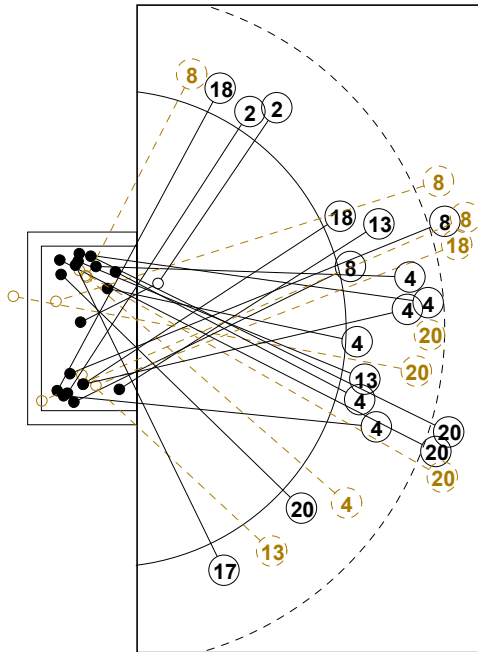

2014 WOMEN'S YOUTH WORLD CHAMPIONSHIP IN MKD PICTORIAL MATCH STATISTICS

ROUND 7

MATCH 83

201412083-21-1/1

1st Half
19 : 15

2nd Half
29 : 35

2014 WOMEN'S YOUTH WORLD CHAMPIONSHIP IN MKD

INDV/TEAM MATCH STATISTICS

2014 WOMEN'S YOUTH WORLD CHAMPIONSHIP IN MKD

INDV/TEAM MATCH STATISTICS

OFFICIAL
HANDBALL
YOUTH WOMEN

QUARTER FINALS
ROUND 7

GROUP X
MATCH 83

201412083-14-2/2
OHRID
30/07/2014 17:00

No.	Name	Field Shot	Line Shot	Wing Shot	Fast Brk.	Brk. Thr.	Free Thr.	7m Thr.	Total	Rate %	ASST.	ERR.	WAR.	2'	D+DR	TIME
KOREA(KOR)																
<i>(COURT PLAYER)</i>																
2	CHUN Hyesu									0.0%						00:00:00
3	LEE Seolhwa									0.0%						00:00:00
4	PARK Junhee	0/1	0/1			0/1			0/3	0.0%	2			1		00:52:48
5	LEE Dahyeon									0.0%						00:00:00
7	GIM Boeun									0.0%						00:15:27
9	PARK Minjeong									0.0%						00:00:00
10	CHOI Jihyeon		0/2						0/2	0.0%				1		00:14:37
11	KANG Eunhye		1/2		1/1				2/3	66.7%	1	1				00:46:09
12	PARK Joeun									0.0%						00:49:23
16	LEE Gahee									0.0%						00:10:37
18	KIM Sora				0/1				0/1	0.0%						00:13:24
21	KIM Seongeun		1/2	0/2	0/2			0/1	1/7	14.3%						00:57:04
22	SONG Jiyoung		1/2	2/4	2/2	0/1			5/9	55.6%						00:47:52
23	SONG Jieun							1/2	1/2	50.0%						00:00:38
27	KANG Dahye	0/1	1/3	0/1	3/6	3/4		1/1	8/16	50.0%	3	1				01:00:00
29	YU Sojeong	2/3	0/1		2/3	3/4	0/1	5/6	12/18	66.7%	2	4	1			00:50:26
Total		2/5	4/13	2/7	8/15	6/10	0/1	7/10	29/61	47.5%	2	10	3	2		
<i>(GOALKEEPER)</i>																
12	PARK Joeun	4/12	3/10	5/9	2/5	0/3		0/2	14/41	34.1%						00:49:23
16	LEE Gahee	1/4	0/1	0/1	1/3			0/1	2/10	20.0%						00:10:37
Total		5/16	3/11	5/10	3/8	0/3		0/3	16/51	31.4%						