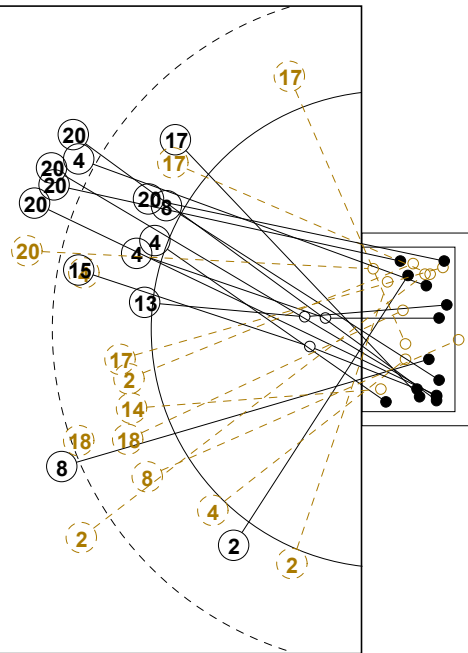

2014 WOMEN'S YOUTH WORLD CHAMPIONSHIP IN MKD PICTORIAL MATCH STATISTICS

ROUND 7

MATCH 83

201412083-21-1/1

1st Half
19 : 15

2nd Half
29 : 35

2014 WOMEN'S YOUTH WORLD CHAMPIONSHIP IN MKD

INDV/TEAM MATCH STATISTICS

2014 WOMEN'S YOUTH WORLD CHAMPIONSHIP IN MKD

INDV/TEAM MATCH STATISTICS

OFFICIAL
HANDBALL
YOUTH WOMEN

QUARTER FINALS
ROUND 7

GROUP X
MATCH 83

201412083-14-2/2
OHRID
30/07/2014 17:00

No.	Name	Field Shot	Line Shot	Wing Shot	Fast Brk.	Brk. Thr.	Free Thr.	7m Thr.	Total	Rate %	ASST.	ERR.	WAR.	2'	D+DR	TIME
KOREA(KOR)																
<i>(COURT PLAYER)</i>																
2	CHUN Hyesu									0.0%						00:00:00
3	LEE Seolhwa									0.0%						00:00:00
4	PARK Junhee	0/1	0/1			0/1			0/3	0.0%	2			1		00:52:48
5	LEE Dahyeon									0.0%						00:00:00
7	GIM Boeun									0.0%						00:15:27
9	PARK Minjeong									0.0%						00:00:00
10	CHOI Jihyeon		0/2						0/2	0.0%				1		00:14:37
11	KANG Eunhye		1/2		1/1				2/3	66.7%	1	1				00:46:09
12	PARK Joeun									0.0%						00:49:23
16	LEE Gahee									0.0%						00:10:37
18	KIM Sora				0/1				0/1	0.0%						00:13:24
21	KIM Seongeun		1/2	0/2	0/2			0/1	1/7	14.3%						00:57:04
22	SONG Jiyoung		1/2	2/4	2/2	0/1			5/9	55.6%						00:47:52
23	SONG Jieun							1/2	1/2	50.0%						00:00:38
27	KANG Dahye	0/1	1/3	0/1	3/6	3/4		1/1	8/16	50.0%	3	1				01:00:00
29	YU Sojeong	2/3	0/1		2/3	3/4	0/1	5/6	12/18	66.7%	2	4	1			00:50:26
Total		2/5	4/13	2/7	8/15	6/10	0/1	7/10	29/61	47.5%	2	10	3	2		
<i>(GOALKEEPER)</i>																
12	PARK Joeun	4/12	3/10	5/9	2/5	0/3		0/2	14/41	34.1%						00:49:23
16	LEE Gahee	1/4	0/1	0/1	1/3			0/1	2/10	20.0%						00:10:37
Total		5/16	3/11	5/10	3/8	0/3		0/3	16/51	31.4%						