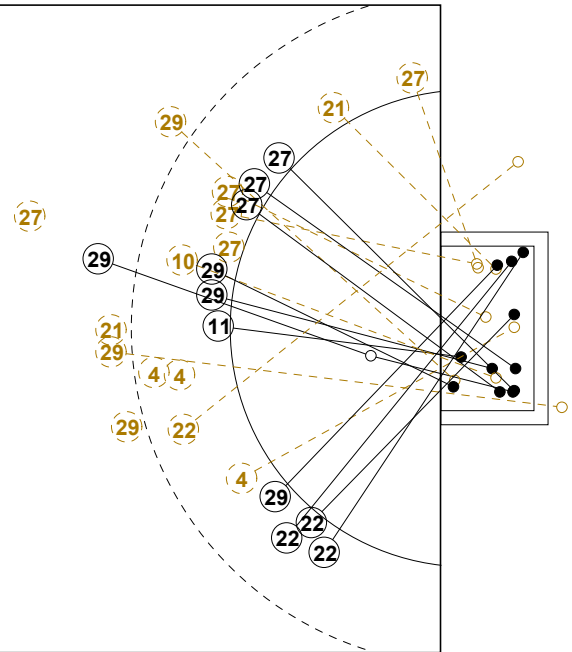

2014 WOMEN'S YOUTH WORLD CHAMPIONSHIP IN MKD PICTORIAL MATCH STATISTICS

ROUND 7

MATCH 83

201412083-21-1/1

1st Half
19 : 15

2nd Half
29 : 35

2014 WOMEN'S YOUTH WORLD CHAMPIONSHIP IN MKD

INDV/TEAM MATCH STATISTICS

2014 WOMEN'S YOUTH WORLD CHAMPIONSHIP IN MKD

INDV/TEAM MATCH STATISTICS

OFFICIAL
HANDBALL
YOUTH WOMEN

QUARTER FINALS
ROUND 7

GROUP X
MATCH 83

201412083-14-2/2
OHRID
30/07/2014 17:00

No.	Name	Field Shot	Line Shot	Wing Shot	Fast Brk.	Brk. Thr.	Free Thr.	7m Thr.	Total	Rate %	ASST.	ERR.	WAR.	2'	D+DR	TIME
KOREA(KOR)																
<i>(COURT PLAYER)</i>																
2	CHUN Hyesu									0.0%						00:00:00
3	LEE Seolhwa									0.0%						00:00:00
4	PARK Junhee	0/1	0/1			0/1			0/3	0.0%	2			1		00:52:48
5	LEE Dahyeon									0.0%						00:00:00
7	GIM Boeun									0.0%						00:15:27
9	PARK Minjeong									0.0%						00:00:00
10	CHOI Jihyeon		0/2						0/2	0.0%				1		00:14:37
11	KANG Eunhye		1/2		1/1				2/3	66.7%	1	1				00:46:09
12	PARK Joeun									0.0%						00:49:23
16	LEE Gahee									0.0%						00:10:37
18	KIM Sora				0/1				0/1	0.0%						00:13:24
21	KIM Seongeun		1/2	0/2	0/2			0/1	1/7	14.3%						00:57:04
22	SONG Jiyoung		1/2	2/4	2/2	0/1			5/9	55.6%						00:47:52
23	SONG Jieun							1/2	1/2	50.0%						00:00:38
27	KANG Dahye	0/1	1/3	0/1	3/6	3/4		1/1	8/16	50.0%	3	1				01:00:00
29	YU Sojeong	2/3	0/1		2/3	3/4	0/1	5/6	12/18	66.7%	2	4	1			00:50:26
Total		2/5	4/13	2/7	8/15	6/10	0/1	7/10	29/61	47.5%	2	10	3	2		
<i>(GOALKEEPER)</i>																
12	PARK Joeun	4/12	3/10	5/9	2/5	0/3		0/2	14/41	34.1%						00:49:23
16	LEE Gahee	1/4	0/1	0/1	1/3			0/1	2/10	20.0%						00:10:37
Total		5/16	3/11	5/10	3/8	0/3		0/3	16/51	31.4%						