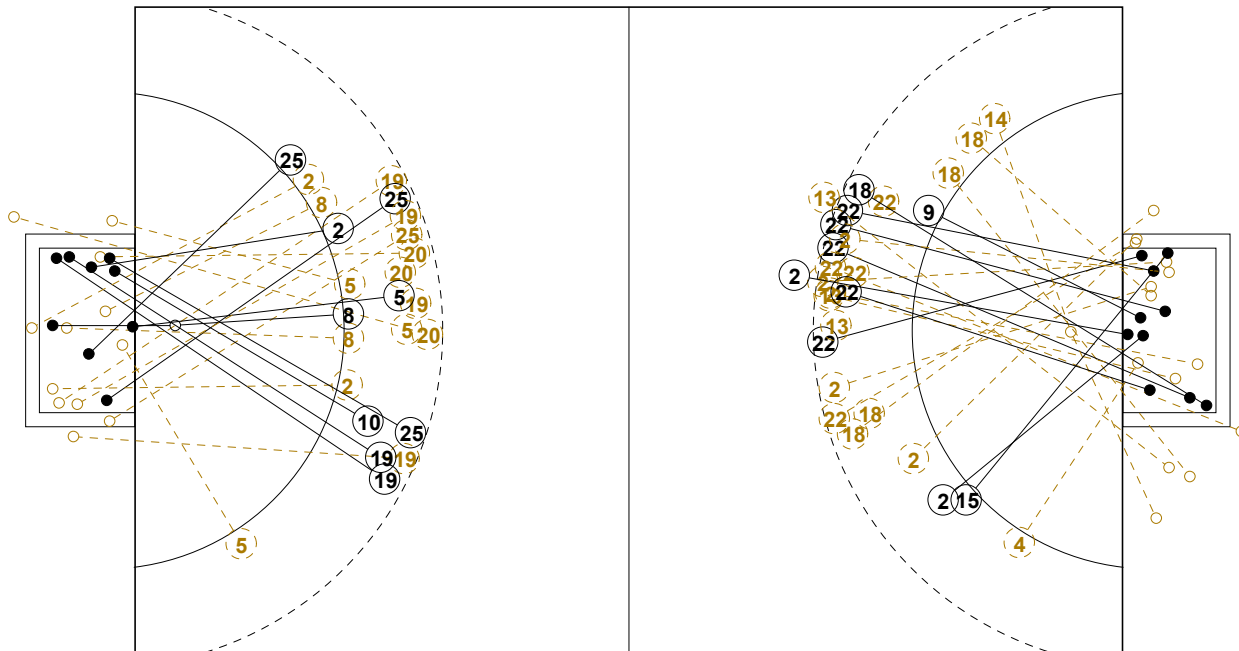

2014 WOMEN'S YOUTH WORLD CHAMPIONSHIP IN MKD PICTORIAL MATCH STATISTICS

ROUND 7

MATCH 82

201412082-21-1/1

1st Half
11 : 10

2nd Half
24 : 25

2014 WOMEN'S YOUTH WORLD CHAMPIONSHIP IN MKD

INDV/TEAM MATCH STATISTICS

OFFICIAL
HANDBALL
YOUTH WOMEN

QUARTER FINALS
ROUND 7

GROUP X
MATCH 82

201412082-14-1/2
OHRID
30/07/2014 14:30

No.	Name	Field Shot	Line Shot	Wing Shot	Fast Brk.	Brk. Thr.	Free Thr.	7m Thr.	Total	Rate %	ASST.	ERR.	WAR.	2'	D+DR	TIME
BRAZIL(BRA)																
<i>(COURT PLAYER)</i>																
2	PAULA Bruna	1/5	1/2	1/1		3/4			6/12	50.0%	1	2				00:32:25
4	BEDNARSKI Aline			0/1					0/1	0.0%			1			00:16:05
6	FERNANDES M.									0.0%						00:03:07
7	MOUSINHO Cecilia	1/1							1/1	100%						00:02:33
9	COSTA Jessica		1/1						1/1	100%		1				00:43:34
10	FERREIRA Barbara									0.0%						00:00:00
12	GABINA Flavia									0.0%						00:07:05
13	CARNEIRO Talita	2/6							2/6	33.3%		3	1			00:30:53
14	SILVA Ana C.			1/2	0/1				1/3	33.3%						01:00:00
15	BORBA Ana Luiza		1/1	0/1	1/1			0/1	2/4	50.0%				1		00:43:53
18	SILVA Ligia	1/2	2/5			0/2			3/9	33.3%		1				01:00:00
19	MORAES Gabriela									0.0%			1	1		00:15:09
20	DIAS Maite									0.0%						00:03:41
22	ARRUDA Anna C.	6/10	1/4		1/1				8/15	53.3%	1	5				00:49:24
29	SILVA Alice									0.0%						00:49:14
96	LIMA Juliana									0.0%						00:00:00
Total		11/24	6/13	2/5	2/3	3/6		0/1	24/52	46.2%	2	12	3	2		
<i>(GOALKEEPER)</i>																
12	GABINA Flavia	1/3		0/1		0/1		1/1	2/6	33.3%						00:07:05
20	DIAS Maite	0/1				0/1			0/2	0.0%						00:03:41
29	SILVA Alice	6/11	3/8	1/3	1/4	1/2	0/1	0/2	12/31	38.7%						00:49:14
Total		7/15	3/8	1/4	1/4	1/4	0/1	1/3	14/39	35.9%						

COURT PLAYER: GOALS/SHOTS

GOALKEEPER: SAVED/SHOTS

TEAM TOTALS	GOALS	SAVED	MISSED	POST	BLOCKED	TOTAL	RATE(%)
Field Shot	11	6	5	1	1	24	45.8%
Line Shot	6	2			5	13	46.2%
Wing Shot	2	1	1	1		5	40.0%
Fastbreak	2	1				3	66.7%
Breakthrough	3	1	1	1		6	50.0%
Free Throw							0.0%
7M-Throw		1				1	0.0%