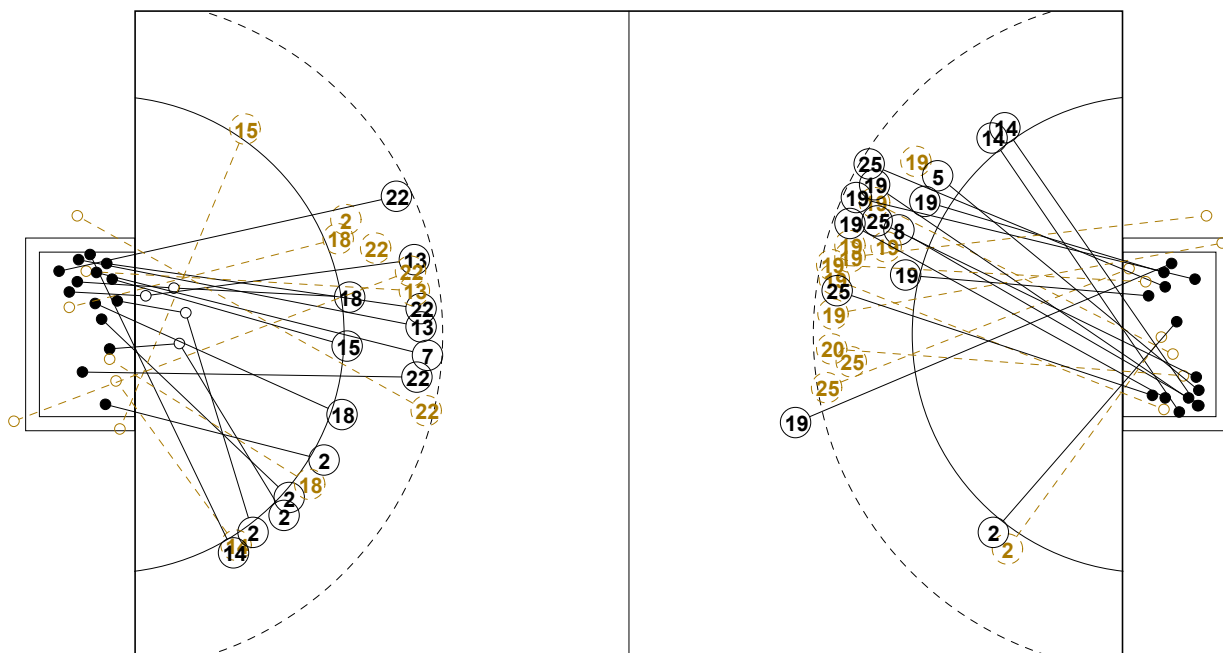

2014 WOMEN'S YOUTH WORLD CHAMPIONSHIP IN MKD PICTORIAL MATCH STATISTICS

ROUND 7

MATCH 82

201412082-21-1/1

1st Half
11 : 10

2nd Half
24 : 25

2014 WOMEN'S YOUTH WORLD CHAMPIONSHIP IN MKD

INDV/TEAM MATCH STATISTICS

OFFICIAL
HANDBALL
YOUTH WOMEN

QUARTER FINALS
ROUND 7

GROUP X
MATCH 82

201412082-14-1/2
OHRID
30/07/2014 14:30

No.	Name	Field Shot	Line Shot	Wing Shot	Fast Brk.	Brk. Thr.	Free Thr.	7m Thr.	Total	Rate %	ASST.	ERR.	WAR.	2'	D+DR	TIME
BRAZIL(BRA)																
<i>(COURT PLAYER)</i>																
2	PAULA Bruna	1/5	1/2	1/1		3/4			6/12	50.0%	1	2				00:32:25
4	BEDNARSKI Aline			0/1					0/1	0.0%			1			00:16:05
6	FERNANDES M.									0.0%						00:03:07
7	MOUSINHO Cecilia	1/1							1/1	100%						00:02:33
9	COSTA Jessica		1/1						1/1	100%		1				00:43:34
10	FERREIRA Barbara									0.0%						00:00:00
12	GABINA Flavia									0.0%						00:07:05
13	CARNEIRO Talita	2/6							2/6	33.3%		3	1			00:30:53
14	SILVA Ana C.			1/2	0/1				1/3	33.3%						01:00:00
15	BORBA Ana Luiza		1/1	0/1	1/1			0/1	2/4	50.0%				1		00:43:53
18	SILVA Ligia	1/2	2/5			0/2			3/9	33.3%		1				01:00:00
19	MORAES Gabriela									0.0%			1	1		00:15:09
20	DIAS Maite									0.0%						00:03:41
22	ARRUDA Anna C.	6/10	1/4		1/1				8/15	53.3%	1	5				00:49:24
29	SILVA Alice									0.0%						00:49:14
96	LIMA Juliana									0.0%						00:00:00
Total		11/24	6/13	2/5	2/3	3/6		0/1	24/52	46.2%	2	12	3	2		
<i>(GOALKEEPER)</i>																
12	GABINA Flavia	1/3		0/1		0/1		1/1	2/6	33.3%						00:07:05
20	DIAS Maite	0/1				0/1			0/2	0.0%						00:03:41
29	SILVA Alice	6/11	3/8	1/3	1/4	1/2	0/1	0/2	12/31	38.7%						00:49:14
Total		7/15	3/8	1/4	1/4	1/4	0/1	1/3	14/39	35.9%						