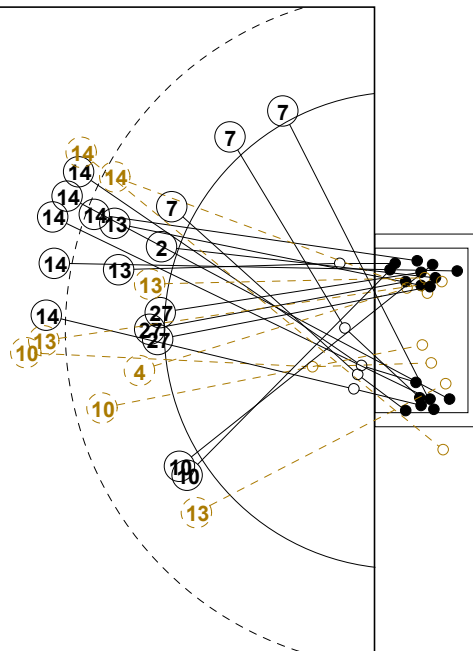

2014 WOMEN'S YOUTH WORLD CHAMPIONSHIP IN MKD PICTORIAL MATCH STATISTICS

ROUND 7

MATCH 81

201412081-21-1/1

1st Half
12 : 22

2nd Half
36 : 22

2014 WOMEN'S YOUTH WORLD CHAMPIONSHIP IN MKD

INDV/TEAM MATCH STATISTICS

OFFICIAL
HANDBALL
YOUTH WOMEN

QUARTER FINALS
ROUND 7

GROUP X
MATCH 81

201412081-14-1/2
OHRID
30/07/2014 12:00

No.	Name	Field Shot	Line Shot	Wing Shot	Fast Brk.	Brk. Thr.	Free Thr.	7m Thr.	Total	Rate %	ASST.	ERR.	WAR.	2'	D+DR	TIME
NETHERLANDS(NED)																
<i>(COURT PLAYER)</i>																
1	DUIJNDAM Rinka									0.0%						00:46:33
2	HOOGENBOOM Mandy									0.0%						00:13:27
4	VAN ZIJL Tessa	1/2	0/1			0/1			1/4	25.0%		2				00:30:14
5	HAGGERTY Tamara		1/2						1/2	50.0%						00:14:13
6	PANHUIS Mabel									0.0%				2		00:23:30
7	RIJKS Fenne				1/1				1/1	100%		2				00:14:11
8	NOORDINK Annika	0/2	2/3		1/1			2/3	5/9	55.6%		3	1	1		00:46:16
9	ZWINKELS Anouk	0/1	0/2		1/1				1/4	25.0%		1				00:18:31
10	BOONKAMP Danique									0.0%		2		1		00:33:07
11	KOOIJ Jill		0/2						0/2	0.0%		1				00:16:11
12	VOLLEBREGT S.			2/3					2/3	66.7%				2		00:22:14
13	DE B.Suzanne									0.0%		1				00:18:07
14	MEIJER Jill			3/3	1/2				4/5	80.0%	1	2				00:38:11
15	AMEGA Delaila	0/5				1/1		1/2	2/8	25.0%		3				00:21:14
17	ZENGERINK Romy	2/4	0/1		1/1				3/6	50.0%		4	1			00:35:16
18	VAN ROSSUM Hanne		1/1	0/5	1/1				2/7	28.6%						00:27:39
Total		3/14	4/12	5/11	6/7	1/2		3/5	22/51	43.1%	1	21	2	6		
<i>(GOALKEEPER)</i>																
1	DUIJNDAM Rinka	6/12	5/12	0/2	1/2	0/2	0/1	0/6	12/37	32.4%						00:46:33
2	HOOGENBOOM Mandy	1/4	1/3		0/2			0/4	2/13	15.4%						00:13:27
Total		7/16	6/15	0/2	1/4	0/2	0/1	0/10	14/50	28.0%						