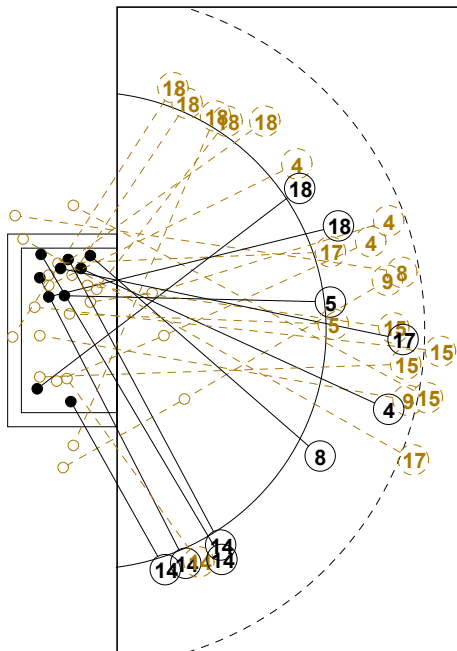

2014 WOMEN'S YOUTH WORLD CHAMPIONSHIP IN MKD PICTORIAL MATCH STATISTICS

ROUND 7

MATCH 81

201412081-21-1/1

1st Half
12 : 22

2nd Half
36 : 22

2014 WOMEN'S YOUTH WORLD CHAMPIONSHIP IN MKD

INDV/TEAM MATCH STATISTICS

OFFICIAL
HANDBALL
YOUTH WOMEN

QUARTER FINALS
ROUND 7

GROUP X
MATCH 81

201412081-14-1/2
OHRID
30/07/2014 12:00

No.	Name	Field Shot	Line Shot	Wing Shot	Fast Brk.	Brk. Thr.	Free Thr.	7m Thr.	Total	Rate %	ASST.	ERR.	WAR.	2'	D+DR	TIME
NETHERLANDS(NED)																
<i>(COURT PLAYER)</i>																
1	DUIJNDAM Rinka									0.0%						00:46:33
2	HOOGENBOOM Mandy									0.0%						00:13:27
4	VAN ZIJL Tessa	1/2	0/1			0/1			1/4	25.0%		2				00:30:14
5	HAGGERTY Tamara		1/2						1/2	50.0%						00:14:13
6	PANHUIS Mabel									0.0%				2		00:23:30
7	RIJKS Fenne				1/1				1/1	100%		2				00:14:11
8	NOORDINK Annika	0/2	2/3		1/1			2/3	5/9	55.6%		3	1	1		00:46:16
9	ZWINKELS Anouk	0/1	0/2		1/1				1/4	25.0%		1				00:18:31
10	BOONKAMP Danique									0.0%		2		1		00:33:07
11	KOOIJ Jill		0/2						0/2	0.0%		1				00:16:11
12	VOLLEBREGT S.			2/3					2/3	66.7%				2		00:22:14
13	DE B.Suzanne									0.0%		1				00:18:07
14	MEIJER Jill			3/3	1/2				4/5	80.0%	1	2				00:38:11
15	AMEGA Delaila	0/5				1/1		1/2	2/8	25.0%		3				00:21:14
17	ZENGERINK Romy	2/4	0/1		1/1				3/6	50.0%		4	1			00:35:16
18	VAN ROSSUM Hanne		1/1	0/5	1/1				2/7	28.6%						00:27:39
Total		3/14	4/12	5/11	6/7	1/2		3/5	22/51	43.1%	1	21	2	6		
<i>(GOALKEEPER)</i>																
1	DUIJNDAM Rinka	6/12	5/12	0/2	1/2	0/2	0/1	0/6	12/37	32.4%						00:46:33
2	HOOGENBOOM Mandy	1/4	1/3		0/2			0/4	2/13	15.4%						00:13:27
Total		7/16	6/15	0/2	1/4	0/2	0/1	0/10	14/50	28.0%						