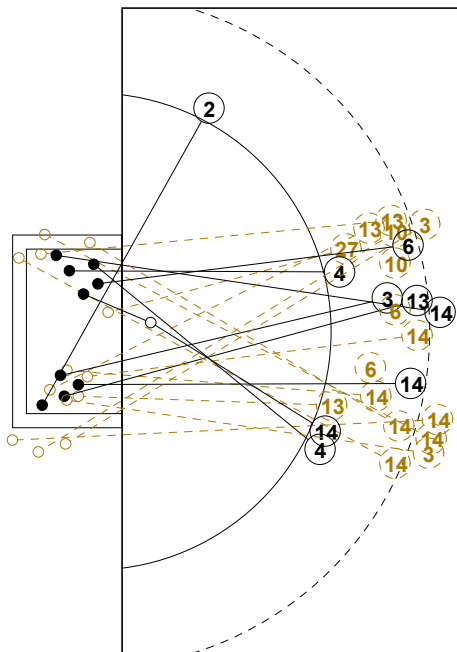

2014 WOMEN'S YOUTH WORLD CHAMPIONSHIP IN MKD PICTORIAL MATCH STATISTICS

ROUND 7

MATCH 81

201412081-21-1/1

1st Half
12 : 22

2nd Half
36 : 22

2014 WOMEN'S YOUTH WORLD CHAMPIONSHIP IN MKD

INDV/TEAM MATCH STATISTICS

OFFICIAL
HANDBALL
YOUTH WOMEN

QUARTER FINALS
ROUND 7

GROUP X
MATCH 81

201412081-14-1/2
OHRID
30/07/2014 12:00

No.	Name	Field Shot	Line Shot	Wing Shot	Fast Brk.	Brk. Thr.	Free Thr.	7m Thr.	Total	Rate %	ASST.	ERR.	WAR.	2'	D+DR	TIME
NETHERLANDS(NED)																
<i>(COURT PLAYER)</i>																
1	DUIJNDAM Rinka									0.0%						00:46:33
2	HOOGENBOOM Mandy									0.0%						00:13:27
4	VAN ZIJL Tessa	1/2	0/1			0/1			1/4	25.0%		2				00:30:14
5	HAGGERTY Tamara		1/2						1/2	50.0%						00:14:13
6	PANHUIS Mabel									0.0%				2		00:23:30
7	RIJKS Fenne				1/1				1/1	100%		2				00:14:11
8	NOORDINK Annika	0/2	2/3		1/1			2/3	5/9	55.6%		3	1	1		00:46:16
9	ZWINKELS Anouk	0/1	0/2		1/1				1/4	25.0%		1				00:18:31
10	BOONKAMP Danique									0.0%		2		1		00:33:07
11	KOOIJ Jill		0/2						0/2	0.0%		1				00:16:11
12	VOLLEBREGT S.			2/3					2/3	66.7%				2		00:22:14
13	DE B.Suzanne									0.0%		1				00:18:07
14	MEIJER Jill			3/3	1/2				4/5	80.0%	1	2				00:38:11
15	AMEGA Delaila	0/5				1/1		1/2	2/8	25.0%		3				00:21:14
17	ZENGERINK Romy	2/4	0/1		1/1				3/6	50.0%		4	1			00:35:16
18	VAN ROSSUM Hanne		1/1	0/5	1/1				2/7	28.6%						00:27:39
Total		3/14	4/12	5/11	6/7	1/2		3/5	22/51	43.1%	1	21	2	6		
<i>(GOALKEEPER)</i>																
1	DUIJNDAM Rinka	6/12	5/12	0/2	1/2	0/2	0/1	0/6	12/37	32.4%						00:46:33
2	HOOGENBOOM Mandy	1/4	1/3		0/2			0/4	2/13	15.4%						00:13:27
Total		7/16	6/15	0/2	1/4	0/2	0/1	0/10	14/50	28.0%						