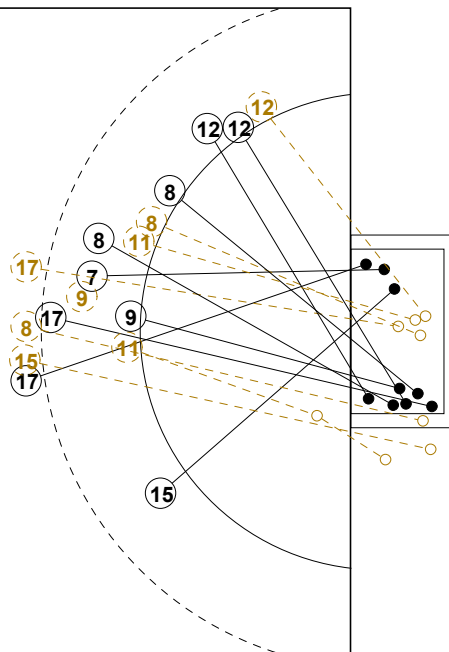

2014 WOMEN'S YOUTH WORLD CHAMPIONSHIP IN MKD PICTORIAL MATCH STATISTICS

ROUND 7

MATCH 81

201412081-21-1/1

1st Half
12 : 22

2nd Half
36 : 22

2014 WOMEN'S YOUTH WORLD CHAMPIONSHIP IN MKD

INDV/TEAM MATCH STATISTICS

OFFICIAL
HANDBALL
YOUTH WOMEN

QUARTER FINALS
ROUND 7

GROUP X
MATCH 81

201412081-14-1/2
OHRID
30/07/2014 12:00

No.	Name	Field Shot	Line Shot	Wing Shot	Fast Brk.	Brk. Thr.	Free Thr.	7m Thr.	Total	Rate %	ASST.	ERR.	WAR.	2'	D+DR	TIME
NETHERLANDS(NED)																
<i>(COURT PLAYER)</i>																
1	DUIJNDAM Rinka									0.0%						00:46:33
2	HOOGENBOOM Mandy									0.0%						00:13:27
4	VAN ZIJL Tessa	1/2	0/1			0/1			1/4	25.0%		2				00:30:14
5	HAGGERTY Tamara		1/2						1/2	50.0%						00:14:13
6	PANHUIS Mabel									0.0%				2		00:23:30
7	RIJKS Fenne				1/1				1/1	100%		2				00:14:11
8	NOORDINK Annika	0/2	2/3		1/1			2/3	5/9	55.6%		3	1	1		00:46:16
9	ZWINKELS Anouk	0/1	0/2		1/1				1/4	25.0%		1				00:18:31
10	BOONKAMP Danique									0.0%		2		1		00:33:07
11	KOOIJ Jill		0/2						0/2	0.0%		1				00:16:11
12	VOLLEBREGT S.			2/3					2/3	66.7%				2		00:22:14
13	DE B.Suzanne									0.0%		1				00:18:07
14	MEIJER Jill			3/3	1/2				4/5	80.0%	1	2				00:38:11
15	AMEGA Delaila	0/5				1/1		1/2	2/8	25.0%		3				00:21:14
17	ZENGERINK Romy	2/4	0/1		1/1				3/6	50.0%		4	1			00:35:16
18	VAN ROSSUM Hanne		1/1	0/5	1/1				2/7	28.6%						00:27:39
Total		3/14	4/12	5/11	6/7	1/2		3/5	22/51	43.1%	1	21	2	6		
<i>(GOALKEEPER)</i>																
1	DUIJNDAM Rinka	6/12	5/12	0/2	1/2	0/2	0/1	0/6	12/37	32.4%						00:46:33
2	HOOGENBOOM Mandy	1/4	1/3		0/2			0/4	2/13	15.4%						00:13:27
Total		7/16	6/15	0/2	1/4	0/2	0/1	0/10	14/50	28.0%						