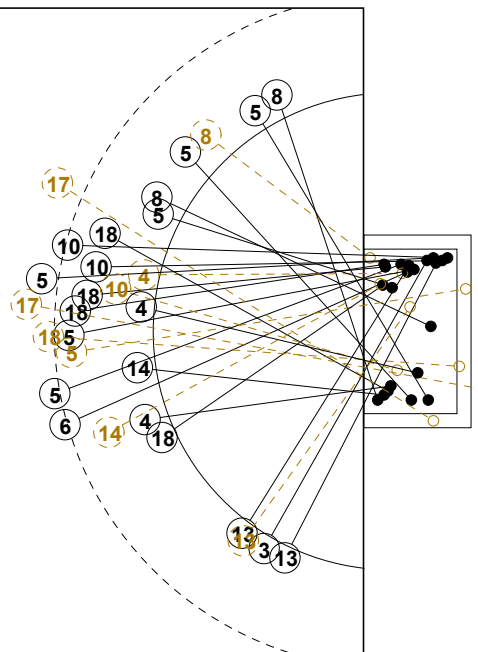

# 2014 WOMEN'S YOUTH WORLD CHAMPIONSHIP IN MKD PICTORIAL MATCH STATISTICS

ROUND 7

MATCH 79

201412079-21-1/1

1st Half  
12 : 12

2nd Half  
25 : 34

## 2014 WOMEN'S YOUTH WORLD CHAMPIONSHIP IN MKD

### INDV/TEAM MATCH STATISTICS

OFFICIAL  
HANDBALL  
YOUTH WOMEN

PRESIDENT CUP  
ROUND 7

GROUP X  
MATCH 79

201412079-14-1/2  
Skopje  
29/07/2014 17:45

No.	Name	Field Shot	Line Shot	Wing Shot	Fast Brk.	Brk. Thr.	Free Thr.	7m Thr.	Total	Rate %	ASST.	ERR.	WAR.	2'	D+DR	TIME
<b>CONGO(CGO)</b>																
<i>(COURT PLAYER)</i>																
3	MOUYAMBA Belvina			2/3	1/1	0/1			3/5	60.0%		2		1		00:48:17
4	BAHOUANASSONI B.		1/2		1/1				2/3	66.7%		1	1	1		00:35:23
5	HENDO Mercianne	7/9		1/1	1/1	4/4		1/1	14/16	87.5%		5				00:39:02
6	IWANGOU Maryse	1/1							1/1	100%						00:03:08
7	BADIATA M.	0/1							0/1	0.0%		1				00:08:08
8	MAWOUNGOU C.		1/1	1/1	0/1				2/3	66.7%						00:41:04
9	TONDELE Avelle		0/1	0/1	0/1	1/1			1/4	25.0%		1				00:14:18
10	MITISINA M.G.	1/1	1/2						2/3	66.7%				1		00:11:41
11	MAHOUKOU Moud									0.0%				1		00:21:09
12	MBOU Esther									0.0%						00:00:37
13	NZIHOU M. F.			1/3	1/1				2/4	50.0%						00:11:39
14	KANGA Jadore		0/1		1/1				1/2	50.0%		1				00:18:14
16	MABOUNDA L.									0.0%						00:59:23
17	MONDIMA Chardene	0/2			1/1				1/3	33.3%		1				00:22:47
18	KIPALA Daphnee	2/4	3/5						5/9	55.6%		1				00:58:39
19	PANDI Milchera		0/1						0/1	0.0%			1	1		00:22:59
<b>Total</b>		11/18	6/13	5/9	6/8	5/6		1/1	34/55	61.8%		13	2	5		
<i>(GOALKEEPER)</i>																
12	MBOU Esther							0/1	0/1	0.0%						00:00:37
16	MABOUNDA L.	12/19	5/8	3/7	0/5	0/2		1/4	21/45	46.7%						00:59:23
<b>Total</b>		12/19	5/8	3/7	0/5	0/2		1/5	21/46	45.7%						