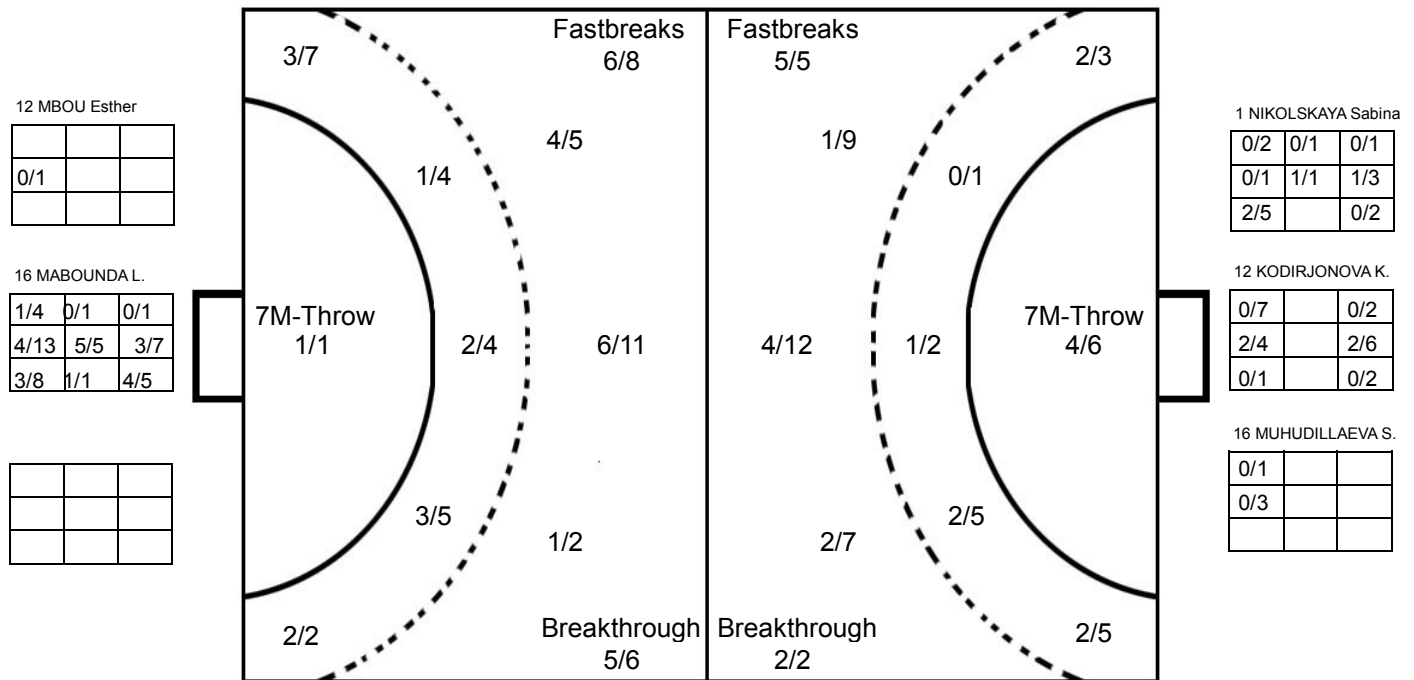

2014 WOMEN'S YOUTH WORLD CHAMPIONSHIP IN MKD MATCH SHOT REPORT

ROUND 7

MATCH 79

201412079-41-1/1

CONGO

3 MOUYAMBA Belvina	4 BAHOUANASSONI	5 HENDO Mercianne	6 IWANGOU Maryse	7 BADIATA M.	8 MAWOUNGOU C.	9 TONDELE Avelle	10 MITSINA M.G.
<table border="1" style="width: 100%;"><tr><td>2</td><td></td><td></td></tr><tr><td>1</td><td></td><td></td></tr><tr><td></td><td></td><td></td></tr></table>	<table border="1" style="width: 100%;"><tr><td></td><td></td><td></td></tr><tr><td></td><td>1</td><td></td></tr><tr><td></td><td>1</td><td></td></tr></table>	<table border="1" style="width: 100%;"><tr><td>5</td><td></td><td>2</td></tr><tr><td>3</td><td></td><td>3</td></tr><tr><td>1</td><td></td><td></td></tr></table>	<table border="1" style="width: 100%;"><tr><td>1</td><td></td><td></td></tr><tr><td></td><td></td><td></td></tr><tr><td></td><td></td><td></td></tr></table>	<table border="1" style="width: 100%;"><tr><td></td><td></td><td></td></tr><tr><td></td><td></td><td></td></tr><tr><td></td><td></td><td></td></tr></table>	<table border="1" style="width: 100%;"><tr><td></td><td>1</td><td></td></tr><tr><td></td><td></td><td></td></tr><tr><td></td><td></td><td>1</td></tr></table>	<table border="1" style="width: 100%;"><tr><td></td><td></td><td></td></tr><tr><td></td><td></td><td>1</td></tr><tr><td></td><td></td><td></td></tr></table>	<table border="1" style="width: 100%;"><tr><td>2</td><td></td><td></td></tr><tr><td></td><td></td><td></td></tr><tr><td></td><td></td><td></td></tr></table>
Post - 0 Miss - 1 Block - 0	Post - 0 Miss - 0 Block - 0	Post - 1 Miss - 1 Block - 0	Post - 0 Miss - 0 Block - 0	Post - 1 Miss - 0 Block - 0	Post - 0 Miss - 0 Block - 0	Post - 0 Miss - 1 Block - 0	Post - 0 Miss - 0 Block - 0
11 MAHOUKOU Moud	12 MBOU Esther	13 NZIHOU M. F.	14 KANGA Jadore	16 MABOUNDA L.	17 MONDIMA	18 KIPALA Daphnee	19 PANDI Milchera
<table border="1" style="width: 100%;"><tr><td></td><td></td><td></td></tr><tr><td></td><td></td><td></td></tr><tr><td></td><td></td><td></td></tr></table>	<table border="1" style="width: 100%;"><tr><td></td><td></td><td></td></tr><tr><td></td><td></td><td></td></tr><tr><td></td><td></td><td></td></tr></table>	<table border="1" style="width: 100%;"><tr><td>1</td><td></td><td></td></tr><tr><td>1</td><td></td><td></td></tr><tr><td></td><td></td><td></td></tr></table>	<table border="1" style="width: 100%;"><tr><td></td><td></td><td></td></tr><tr><td></td><td></td><td></td></tr><tr><td></td><td></td><td>1</td></tr></table>	<table border="1" style="width: 100%;"><tr><td></td><td></td><td></td></tr><tr><td></td><td></td><td></td></tr><tr><td></td><td></td><td></td></tr></table>	<table border="1" style="width: 100%;"><tr><td></td><td></td><td>1</td></tr><tr><td></td><td></td><td></td></tr><tr><td></td><td></td><td></td></tr></table>	<table border="1" style="width: 100%;"><tr><td></td><td></td><td></td></tr><tr><td></td><td></td><td>1</td></tr><tr><td>3</td><td></td><td>1</td></tr></table>	<table border="1" style="width: 100%;"><tr><td></td><td></td><td></td></tr><tr><td></td><td></td><td></td></tr><tr><td></td><td></td><td></td></tr></table>
Post - 0 Miss - 0 Block - 0	Post - 0 Miss - 0 Block - 0	Post - 1 Miss - 0 Block - 0	Post - 0 Miss - 0 Block - 0	Post - 0 Miss - 0 Block - 0	Post - 1 Miss - 1 Block - 0	Post - 1 Miss - 3 Block - 0	Post - 1 Miss - 0 Block - 0

UZBEKISTAN

1 NIKOLSKAYA Sabina	2 YUSUPOVA F.	3 SALIMOVA S.	4 MUHAMADOVA M.	5 NAJMEDINOVA G.	6 SAFAROVA S.	7 ERKINOVA G.	8 ABDULHAMIDOVA
<table border="1" style="width: 100%;"><tr><td></td><td></td><td></td></tr><tr><td></td><td></td><td></td></tr><tr><td></td><td></td><td></td></tr></table>	<table border="1" style="width: 100%;"><tr><td></td><td></td><td></td></tr><tr><td></td><td></td><td></td></tr><tr><td></td><td></td><td></td></tr></table>	<table border="1" style="width: 100%;"><tr><td></td><td></td><td></td></tr><tr><td></td><td></td><td></td></tr><tr><td></td><td></td><td></td></tr></table>	<table border="1" style="width: 100%;"><tr><td></td><td></td><td></td></tr><tr><td></td><td></td><td></td></tr><tr><td></td><td></td><td></td></tr></table>	<table border="1" style="width: 100%;"><tr><td></td><td></td><td>1</td></tr><tr><td>3</td><td></td><td></td></tr><tr><td>2</td><td></td><td></td></tr></table>	<table border="1" style="width: 100%;"><tr><td></td><td></td><td></td></tr><tr><td>1</td><td></td><td></td></tr><tr><td>1</td><td></td><td></td></tr></table>	<table border="1" style="width: 100%;"><tr><td>1</td><td></td><td></td></tr><tr><td>1</td><td></td><td>3</td></tr><tr><td>1</td><td></td><td></td></tr></table>	<table border="1" style="width: 100%;"><tr><td>2</td><td></td><td></td></tr><tr><td>2</td><td></td><td></td></tr><tr><td>1</td><td></td><td></td></tr></table>
Post - 0 Miss - 0 Block - 0	Post - 0 Miss - 0 Block - 0	Post - 0 Miss - 0 Block - 0	Post - 0 Miss - 0 Block - 0	Post - 0 Miss - 0 Block - 1	Post - 0 Miss - 0 Block - 0	Post - 2 Miss - 1 Block - 1	Post - 6 Miss - 0 Block - 0
9 ALLAYAROVA Z.	10 BURIEVA Diidora	12 KODIRJONOVA K.	13 KALIBOYEVA M.	14 PISKUNOVA Anna	15 IMANOVA Vasila	16 MUHUDILLAIEVA S.	
<table border="1" style="width: 100%;"><tr><td></td><td></td><td></td></tr><tr><td></td><td></td><td></td></tr><tr><td></td><td></td><td></td></tr></table>	<table border="1" style="width: 100%;"><tr><td>3</td><td></td><td></td></tr><tr><td></td><td></td><td></td></tr><tr><td></td><td></td><td>1</td></tr></table>	<table border="1" style="width: 100%;"><tr><td></td><td></td><td></td></tr><tr><td></td><td></td><td></td></tr><tr><td></td><td></td><td></td></tr></table>	<table border="1" style="width: 100%;"><tr><td></td><td></td><td></td></tr><tr><td></td><td></td><td></td></tr><tr><td></td><td></td><td></td></tr></table>	<table border="1" style="width: 100%;"><tr><td></td><td></td><td></td></tr><tr><td></td><td></td><td></td></tr><tr><td></td><td></td><td></td></tr></table>	<table border="1" style="width: 100%;"><tr><td></td><td></td><td>1</td></tr><tr><td></td><td></td><td></td></tr><tr><td></td><td></td><td>1</td></tr></table>	<table border="1" style="width: 100%;"><tr><td></td><td></td><td></td></tr><tr><td></td><td></td><td></td></tr><tr><td></td><td></td><td></td></tr></table>	<table border="1" style="width: 100%;"><tr><td></td><td></td><td></td></tr><tr><td></td><td></td><td></td></tr><tr><td></td><td></td><td></td></tr></table>
Post - 0 Miss - 0 Block - 0	Post - 0 Miss - 0 Block - 0	Post - 0 Miss - 0 Block - 0	Post - 0 Miss - 0 Block - 0	Post - 0 Miss - 0 Block - 0	Post - 0 Miss - 0 Block - 0	Post - 0 Miss - 0 Block - 0