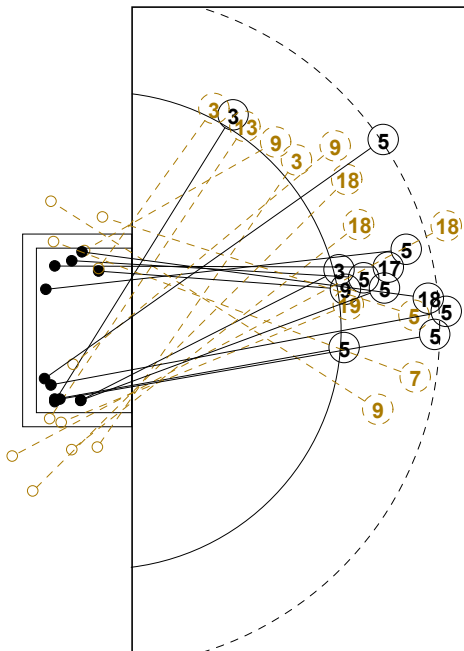

# 2014 WOMEN'S YOUTH WORLD CHAMPIONSHIP IN MKD PICTORIAL MATCH STATISTICS

ROUND 7

MATCH 79

201412079-21-1/1

1st Half  
12 : 12

2nd Half  
25 : 34

## 2014 WOMEN'S YOUTH WORLD CHAMPIONSHIP IN MKD

### INDV/TEAM MATCH STATISTICS

OFFICIAL  
HANDBALL  
YOUTH WOMEN

PRESIDENT CUP  
ROUND 7

GROUP X  
MATCH 79

201412079-14-1/2  
Skopje  
29/07/2014 17:45

No.	Name	Field Shot	Line Shot	Wing Shot	Fast Brk.	Brk. Thr.	Free Thr.	7m Thr.	Total	Rate %	ASST.	ERR.	WAR.	2'	D+DR	TIME
<b>CONGO(CGO)</b>																
<i>(COURT PLAYER)</i>																
3	MOUYAMBA Belvina			2/3	1/1	0/1			3/5	60.0%		2		1		00:48:17
4	BAHOUANASSONI B.		1/2		1/1				2/3	66.7%		1	1	1		00:35:23
5	HENDO Mercianne	7/9		1/1	1/1	4/4		1/1	14/16	87.5%		5				00:39:02
6	IWANGOU Maryse	1/1							1/1	100%						00:03:08
7	BADIATA M.	0/1							0/1	0.0%		1				00:08:08
8	MAWOUNGOU C.		1/1	1/1	0/1				2/3	66.7%						00:41:04
9	TONDELE Avelle		0/1	0/1	0/1	1/1			1/4	25.0%		1				00:14:18
10	MITISINA M.G.	1/1	1/2						2/3	66.7%				1		00:11:41
11	MAHOUKOU Moud									0.0%				1		00:21:09
12	MBOU Esther									0.0%						00:00:37
13	NZIHOU M. F.			1/3	1/1				2/4	50.0%						00:11:39
14	KANGA Jadore		0/1		1/1				1/2	50.0%		1				00:18:14
16	MABOUNDA L.									0.0%						00:59:23
17	MONDIMA Chardene	0/2			1/1				1/3	33.3%		1				00:22:47
18	KIPALA Daphnee	2/4	3/5						5/9	55.6%		1				00:58:39
19	PANDI Milchera		0/1						0/1	0.0%			1	1		00:22:59
<b>Total</b>		11/18	6/13	5/9	6/8	5/6		1/1	34/55	61.8%		13	2	5		
<i>(GOALKEEPER)</i>																
12	MBOU Esther							0/1	0/1	0.0%						00:00:37
16	MABOUNDA L.	12/19	5/8	3/7	0/5	0/2		1/4	21/45	46.7%						00:59:23
<b>Total</b>		12/19	5/8	3/7	0/5	0/2		1/5	21/46	45.7%						