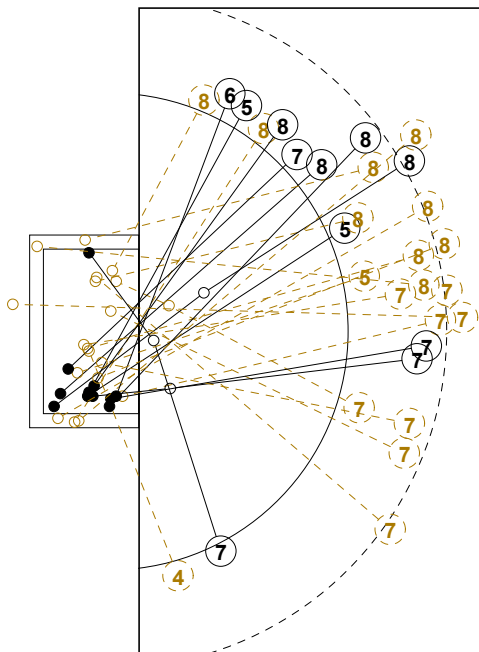

# 2014 WOMEN'S YOUTH WORLD CHAMPIONSHIP IN MKD PICTORIAL MATCH STATISTICS

ROUND 7

MATCH 79

201412079-21-1/1

1st Half  
12 : 12

2nd Half  
25 : 34

## 2014 WOMEN'S YOUTH WORLD CHAMPIONSHIP IN MKD

### INDV/TEAM MATCH STATISTICS

OFFICIAL  
HANDBALL  
YOUTH WOMEN

PRESIDENT CUP  
ROUND 7

GROUP X  
MATCH 79

201412079-14-1/2  
Skopje  
29/07/2014 17:45

No.	Name	Field Shot	Line Shot	Wing Shot	Fast Brk.	Brk. Thr.	Free Thr.	7m Thr.	Total	Rate %	ASST.	ERR.	WAR.	2'	D+DR	TIME
<b>CONGO(CGO)</b>																
<i>(COURT PLAYER)</i>																
3	MOUYAMBA Belvina			2/3	1/1	0/1			3/5	60.0%		2		1		00:48:17
4	BAHOUANASSONI B.		1/2		1/1				2/3	66.7%		1	1	1		00:35:23
5	HENDO Mercianne	7/9		1/1	1/1	4/4		1/1	14/16	87.5%		5				00:39:02
6	IWANGOU Maryse	1/1							1/1	100%						00:03:08
7	BADIATA M.	0/1							0/1	0.0%		1				00:08:08
8	MAWOUNGOU C.		1/1	1/1	0/1				2/3	66.7%						00:41:04
9	TONDELE Avelle		0/1	0/1	0/1	1/1			1/4	25.0%		1				00:14:18
10	MITISINA M.G.	1/1	1/2						2/3	66.7%				1		00:11:41
11	MAHOUKOU Moud									0.0%				1		00:21:09
12	MBOU Esther									0.0%						00:00:37
13	NZIHOU M. F.			1/3	1/1				2/4	50.0%						00:11:39
14	KANGA Jadore		0/1		1/1				1/2	50.0%		1				00:18:14
16	MABOUNDA L.									0.0%						00:59:23
17	MONDIMA Chardene	0/2			1/1				1/3	33.3%		1				00:22:47
18	KIPALA Daphnee	2/4	3/5						5/9	55.6%		1				00:58:39
19	PANDI Milchera		0/1						0/1	0.0%			1	1		00:22:59
<b>Total</b>		11/18	6/13	5/9	6/8	5/6		1/1	34/55	61.8%		13	2	5		
<i>(GOALKEEPER)</i>																
12	MBOU Esther							0/1	0/1	0.0%						00:00:37
16	MABOUNDA L.	12/19	5/8	3/7	0/5	0/2		1/4	21/45	46.7%						00:59:23
<b>Total</b>		12/19	5/8	3/7	0/5	0/2		1/5	21/46	45.7%						