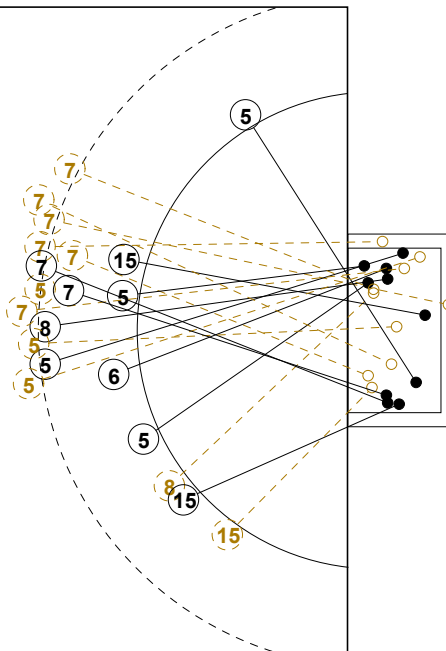

# 2014 WOMEN'S YOUTH WORLD CHAMPIONSHIP IN MKD PICTORIAL MATCH STATISTICS

ROUND 7

MATCH 79

201412079-21-1/1

1st Half  
12 : 12

2nd Half  
25 : 34

### INDV/TEAM MATCH STATISTICS

OFFICIAL  
HANDBALL  
YOUTH WOMEN

PRESIDENT CUP  
ROUND 7

GROUP X  
MATCH 79

201412079-14-1/2  
Skopje  
29/07/2014 17:45

No.	Name	Field Shot	Line Shot	Wing Shot	Fast Brk.	Brk. Thr.	Free Thr.	7m Thr.	Total	Rate %	ASST.	ERR.	WAR.	2'	D+DR	TIME
<b>CONGO(CGO)</b>																
<i>(COURT PLAYER)</i>																
3	MOUYAMBA Belvina			2/3	1/1	0/1			3/5	60.0%		2		1		00:48:17
4	BAHOUANASSONI B.		1/2		1/1				2/3	66.7%		1	1	1		00:35:23
5	HENDO Mercianne	7/9		1/1	1/1	4/4		1/1	14/16	87.5%		5				00:39:02
6	IWANGOU Maryse	1/1							1/1	100%						00:03:08
7	BADIATA M.	0/1							0/1	0.0%		1				00:08:08
8	MAWOUNGOU C.		1/1	1/1	0/1				2/3	66.7%						00:41:04
9	TONDELE Avelle		0/1	0/1	0/1	1/1			1/4	25.0%		1				00:14:18
10	MITISINA M.G.	1/1	1/2						2/3	66.7%				1		00:11:41
11	MAHOUKOU Moud									0.0%				1		00:21:09
12	MBOU Esther									0.0%						00:00:37
13	NZIHOU M. F.			1/3	1/1				2/4	50.0%						00:11:39
14	KANGA Jadore		0/1		1/1				1/2	50.0%		1				00:18:14
16	MABOUNDA L.									0.0%						00:59:23
17	MONDIMA Chardene	0/2			1/1				1/3	33.3%		1				00:22:47
18	KIPALA Daphnee	2/4	3/5						5/9	55.6%		1				00:58:39
19	PANDI Milchera		0/1						0/1	0.0%			1	1		00:22:59
<b>Total</b>		11/18	6/13	5/9	6/8	5/6		1/1	34/55	61.8%		13	2	5		
<i>(GOALKEEPER)</i>																
12	MBOU Esther							0/1	0/1	0.0%						00:00:37
16	MABOUNDA L.	12/19	5/8	3/7	0/5	0/2		1/4	21/45	46.7%						00:59:23
<b>Total</b>		12/19	5/8	3/7	0/5	0/2		1/5	21/46	45.7%						