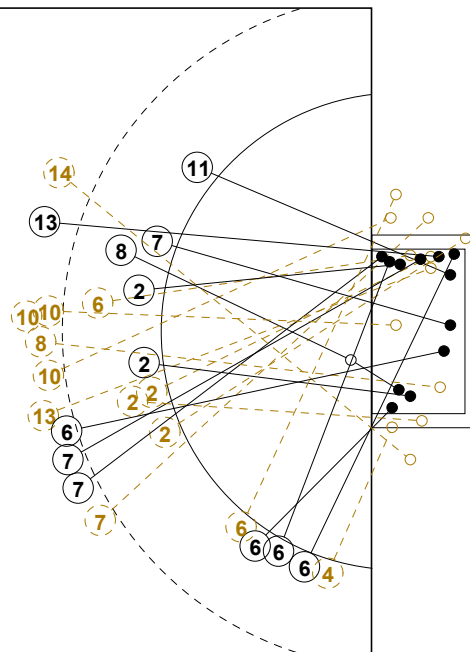

# 2014 WOMEN'S YOUTH WORLD CHAMPIONSHIP IN MKD PICTORIAL MATCH STATISTICS

ROUND 7

MATCH 77

201412077-21-1/1

1st Half  
16 : 12

2nd Half  
29 : 28

## 2014 WOMEN'S YOUTH WORLD CHAMPIONSHIP IN MKD

### INDV/TEAM MATCH STATISTICS

OFFICIAL  
HANDBALL  
YOUTH WOMEN

PRESIDENT CUP  
ROUND 7

GROUP X  
MATCH 77

201412077-14-1/2  
Skopje  
29/07/2014 13:15

No.	Name	Field Shot	Line Shot	Wing Shot	Fast Brk.	Brk. Thr.	Free Thr.	7m Thr.	Total	Rate %	ASST.	ERR.	WAR.	2'	D+DR	TIME
<b>PARAGUAY(PAR)</b>																
<i>(COURT PLAYER)</i>																
1	CABRERA Paola A.									0.0%						01:00:00
2	G. ROA Gisela B.	1/2			0/1	1/1			2/4	50.0%		1				00:16:43
3	MORA Carolina V.									0.0%						00:03:41
4	MORA Fernanda L.	0/1	1/1	0/1	1/1	1/1			3/5	60.0%	3	7				00:37:17
5	ALVAREZ Anabel O		1/2						1/2	50.0%						00:32:18
6	MORINIGO Sabrina	0/1	1/2						1/3	33.3%		2				00:25:05
7	SOSA BAEZ Fatima	0/3		0/1		2/2			2/6	33.3%	1					00:21:23
8	GIMENEZ Gianina	0/4				3/3			3/7	42.9%		3	1			00:50:25
9	OSORIO Jessica D							0/1	0/1	0.0%						00:03:40
10	KRUSSEL Camila N	1/1			1/1				2/2	100%		2	1			00:26:45
11	MORLAS Delyne E.			2/4	2/2				4/6	66.7%		1				00:52:30
12	CACERES Dara G.									0.0%						00:00:00
13	GIMENEZ Julia E.									0.0%						00:00:00
14	ESTIGARRIBIA M.	0/1	1/1	3/6	3/4	1/1			8/13	61.5%	1	3	1	1		01:00:00
16	SANCHEZ Lizandri	1/2		1/1				1/1	3/4	75.0%						00:29:30
<b>Total</b>		3/15	4/6	6/13	7/9	8/8		1/2	29/53	54.7%	5	19	3	1		
<i>(GOALKEEPER)</i>																
1	CABRERA Paola A.	9/16	1/6	0/3	3/9	0/2	0/2	1/4	14/42	33.3%						01:00:00
<b>Total</b>		9/16	1/6	0/3	3/9	0/2	0/2	1/4	14/42	33.3%						