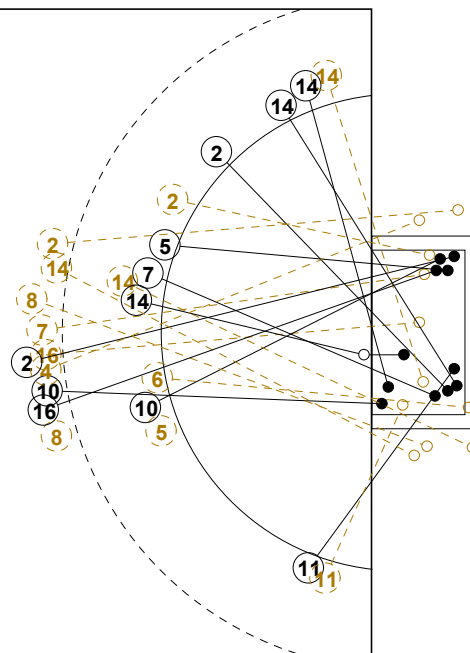

# 2014 WOMEN'S YOUTH WORLD CHAMPIONSHIP IN MKD PICTORIAL MATCH STATISTICS

ROUND 7

MATCH 77

201412077-21-1/1

1st Half  
16 : 12

2nd Half  
29 : 28

### INDV/TEAM MATCH STATISTICS

OFFICIAL  
HANDBALL  
YOUTH WOMEN

PRESIDENT CUP  
ROUND 7

GROUP X  
MATCH 77

201412077-14-1/2  
Skopje  
29/07/2014 13:15

No.	Name	Field Shot	Line Shot	Wing Shot	Fast Brk.	Brk. Thr.	Free Thr.	7m Thr.	Total	Rate %	ASST.	ERR.	WAR.	2'	D+DR	TIME
<b>PARAGUAY(PAR)</b>																
<i>(COURT PLAYER)</i>																
1	CABRERA Paola A.									0.0%						01:00:00
2	G. ROA Gisela B.	1/2			0/1	1/1			2/4	50.0%		1				00:16:43
3	MORA Carolina V.									0.0%						00:03:41
4	MORA Fernanda L.	0/1	1/1	0/1	1/1	1/1			3/5	60.0%	3	7				00:37:17
5	ALVAREZ Anabel O		1/2						1/2	50.0%						00:32:18
6	MORINIGO Sabrina	0/1	1/2						1/3	33.3%		2				00:25:05
7	SOSA BAEZ Fatima	0/3		0/1		2/2			2/6	33.3%	1					00:21:23
8	GIMENEZ Gianina	0/4				3/3			3/7	42.9%		3	1			00:50:25
9	OSORIO Jessica D							0/1	0/1	0.0%						00:03:40
10	KRUSSEL Camila N	1/1			1/1				2/2	100%		2	1			00:26:45
11	MORLAS Delyne E.			2/4	2/2				4/6	66.7%		1				00:52:30
12	CACERES Dara G.									0.0%						00:00:00
13	GIMENEZ Julia E.									0.0%						00:00:00
14	ESTIGARRIBIA M.	0/1	1/1	3/6	3/4	1/1			8/13	61.5%	1	3	1	1		01:00:00
16	SANCHEZ Lizandri	1/2		1/1				1/1	3/4	75.0%						00:29:30
<b>Total</b>		3/15	4/6	6/13	7/9	8/8		1/2	29/53	54.7%	5	19	3	1		
<i>(GOALKEEPER)</i>																
1	CABRERA Paola A.	9/16	1/6	0/3	3/9	0/2	0/2	1/4	14/42	33.3%						01:00:00
<b>Total</b>		9/16	1/6	0/3	3/9	0/2	0/2	1/4	14/42	33.3%						