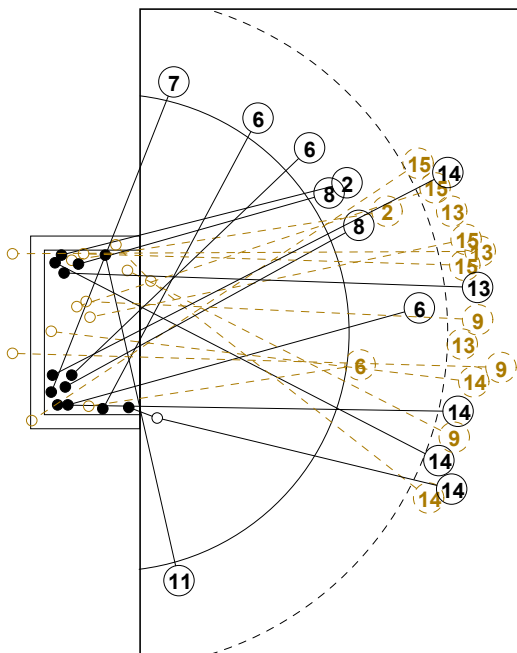

# 2014 WOMEN'S YOUTH WORLD CHAMPIONSHIP IN MKD PICTORIAL MATCH STATISTICS

ROUND 7

MATCH 77

201412077-21-1/1

1st Half  
16 : 12

2nd Half  
29 : 28

## 2014 WOMEN'S YOUTH WORLD CHAMPIONSHIP IN MKD

### INDV/TEAM MATCH STATISTICS

OFFICIAL  
HANDBALL  
YOUTH WOMEN

PRESIDENT CUP  
ROUND 7

GROUP X  
MATCH 77

201412077-14-1/2  
Skopje  
29/07/2014 13:15

No.	Name	Field Shot	Line Shot	Wing Shot	Fast Brk.	Brk. Thr.	Free Thr.	7m Thr.	Total	Rate %	ASST.	ERR.	WAR.	2'	D+DR	TIME
<b>PARAGUAY(PAR)</b>																
<i>(COURT PLAYER)</i>																
1	CABRERA Paola A.									0.0%						01:00:00
2	G. ROA Gisela B.	1/2			0/1	1/1			2/4	50.0%		1				00:16:43
3	MORA Carolina V.									0.0%						00:03:41
4	MORA Fernanda L.	0/1	1/1	0/1	1/1	1/1			3/5	60.0%	3	7				00:37:17
5	ALVAREZ Anabel O		1/2						1/2	50.0%						00:32:18
6	MORINIGO Sabrina	0/1	1/2						1/3	33.3%		2				00:25:05
7	SOSA BAEZ Fatima	0/3		0/1		2/2			2/6	33.3%	1					00:21:23
8	GIMENEZ Gianina	0/4				3/3			3/7	42.9%		3	1			00:50:25
9	OSORIO Jessica D							0/1	0/1	0.0%						00:03:40
10	KRUSSEL Camila N	1/1			1/1				2/2	100%		2	1			00:26:45
11	MORLAS Delyne E.			2/4	2/2				4/6	66.7%		1				00:52:30
12	CACERES Dara G.									0.0%						00:00:00
13	GIMENEZ Julia E.									0.0%						00:00:00
14	ESTIGARRIBIA M.	0/1	1/1	3/6	3/4	1/1			8/13	61.5%	1	3	1	1		01:00:00
16	SANCHEZ Lizandri	1/2		1/1				1/1	3/4	75.0%						00:29:30
<b>Total</b>		3/15	4/6	6/13	7/9	8/8		1/2	29/53	54.7%	5	19	3	1		
<i>(GOALKEEPER)</i>																
1	CABRERA Paola A.	9/16	1/6	0/3	3/9	0/2	0/2	1/4	14/42	33.3%						01:00:00
<b>Total</b>		9/16	1/6	0/3	3/9	0/2	0/2	1/4	14/42	33.3%						