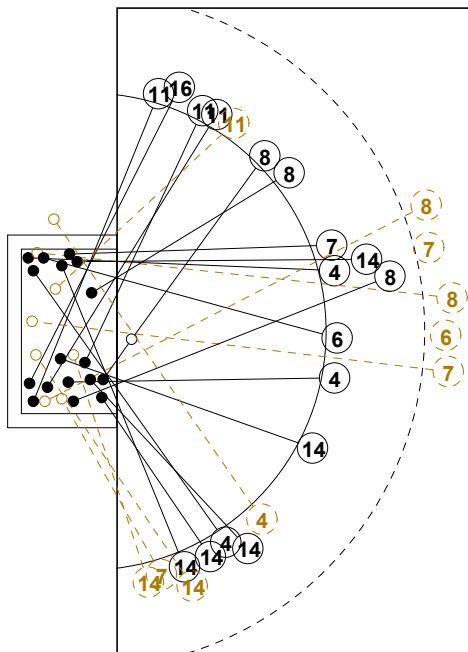

# 2014 WOMEN'S YOUTH WORLD CHAMPIONSHIP IN MKD PICTORIAL MATCH STATISTICS

ROUND 7

MATCH 77

201412077-21-1/1

1st Half  
16 : 12

2nd Half  
29 : 28

### INDV/TEAM MATCH STATISTICS

OFFICIAL  
HANDBALL  
YOUTH WOMEN

PRESIDENT CUP  
ROUND 7

GROUP X  
MATCH 77

201412077-14-1/2  
Skopje  
29/07/2014 13:15

No.	Name	Field Shot	Line Shot	Wing Shot	Fast Brk.	Brk. Thr.	Free Thr.	7m Thr.	Total	Rate %	ASST.	ERR.	WAR.	2'	D+DR	TIME
<b>PARAGUAY(PAR)</b>																
<i>(COURT PLAYER)</i>																
1	CABRERA Paola A.									0.0%						01:00:00
2	G. ROA Gisela B.	1/2			0/1	1/1			2/4	50.0%		1				00:16:43
3	MORA Carolina V.									0.0%						00:03:41
4	MORA Fernanda L.	0/1	1/1	0/1	1/1	1/1			3/5	60.0%	3	7				00:37:17
5	ALVAREZ Anabel O		1/2						1/2	50.0%						00:32:18
6	MORINIGO Sabrina	0/1	1/2						1/3	33.3%		2				00:25:05
7	SOSA BAEZ Fatima	0/3		0/1		2/2			2/6	33.3%	1					00:21:23
8	GIMENEZ Gianina	0/4				3/3			3/7	42.9%		3	1			00:50:25
9	OSORIO Jessica D							0/1	0/1	0.0%						00:03:40
10	KRUSSEL Camila N	1/1			1/1				2/2	100%		2	1			00:26:45
11	MORLAS Delyne E.			2/4	2/2				4/6	66.7%		1				00:52:30
12	CACERES Dara G.									0.0%						00:00:00
13	GIMENEZ Julia E.									0.0%						00:00:00
14	ESTIGARRIBIA M.	0/1	1/1	3/6	3/4	1/1			8/13	61.5%	1	3	1	1		01:00:00
16	SANCHEZ Lizandri	1/2		1/1				1/1	3/4	75.0%						00:29:30
<b>Total</b>		3/15	4/6	6/13	7/9	8/8		1/2	29/53	54.7%	5	19	3	1		
<i>(GOALKEEPER)</i>																
1	CABRERA Paola A.	9/16	1/6	0/3	3/9	0/2	0/2	1/4	14/42	33.3%						01:00:00
<b>Total</b>		9/16	1/6	0/3	3/9	0/2	0/2	1/4	14/42	33.3%						

ANGOLA

Table with 8 columns representing players: 1 SIMAO Swelly J., 2 CALUYOMBO A.P., 4 CHACA Alexandra, 5 SANTO Zolinda E., 6 COSTA Nicol Da, 7 COSTA Joana F.D., 8 QUIZELETE M.J.J., 9 PAULINO M.C., 10 YANDA Jocelina M., 11 PERES Dalva F., 13 NENGANGA V.P., 14 SILVA Vilma T.D., 15 CUNGULO F.P., 16 KANKA Aminata M., 20 C.Alcina E. Each player has a 3x3 grid for statistics and a line for Post - Miss - Block - 0.