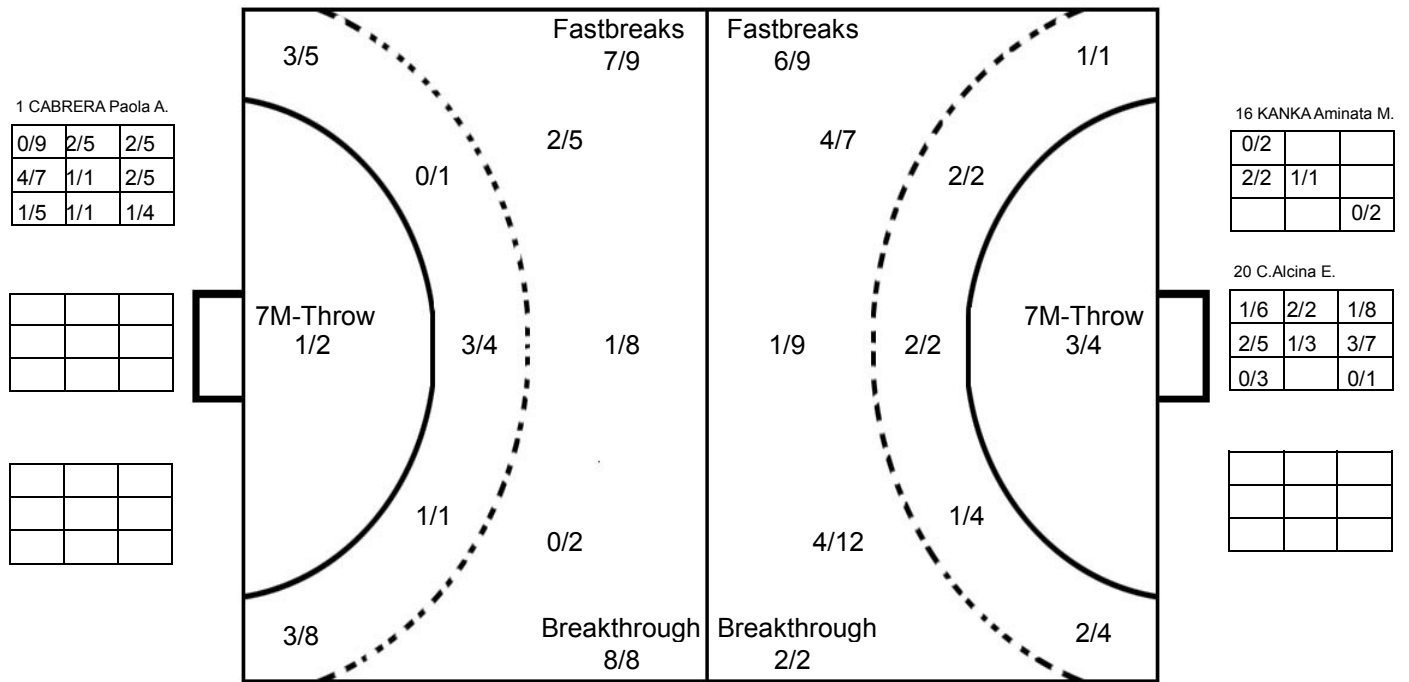

2014 WOMEN'S YOUTH WORLD CHAMPIONSHIP IN MKD
MATCH SHOT REPORT

ROUND 7

MATCH 77

201412077-41-1/1

PARAGUAY

Table with 8 columns representing players: 1 CABRERA Paola A., 2 G. ROA Gisela B., 3 MORA Carolina V., 4 MORA Fernanda L., 5 ALVAREZ Anabel O., 6 MORINIGO Sabrina, 7 SOSA BAEZ Fatima, 8 GIMENEZ Gianina, 9 OSORIO Jessica D., 10 KRUSSEL Camila N., 11 MORLAS Delyne E., 12 CACERES Dara G., 13 GIMENEZ Julia E., 14 ESTIGARRIBIA M., 16 SANCHEZ Lizandri. Each player has a 3x3 grid for statistics and a line for Post - Miss - Block - 0.

ANGOLA

Table with 8 columns representing players: 1 SIMAO Swelly J., 2 CALUYOMBO A.P., 4 CHACA Alexandra, 5 SANTO Zolinda E., 6 COSTA Nicol Da, 7 COSTA Joana F.D., 8 QUIZELETE M.J.J., 9 PAULINO M.C., 10 YANDA Jocelina M., 11 PERES Dalva F., 13 NENGANGA V.P., 14 SILVA Vilma T.D., 15 CUNGULO F.P., 16 KANKA Aminata M., 20 C.Alcina E. Each player has a 3x3 grid for statistics and a line for Post - Miss - Block - 0.