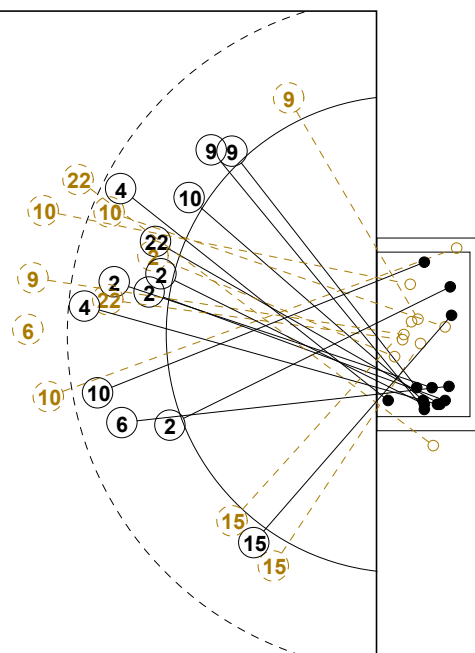

2014 WOMEN'S YOUTH WORLD CHAMPIONSHIP IN MKD PICTORIAL MATCH STATISTICS

ROUND 7

MATCH 76

201412076-21-1/1

7M FRA

SWE 7M

1st Half
8 : 14

7M SWE

FRA 7M

2nd Half
29 : 24

2014 WOMEN'S YOUTH WORLD CHAMPIONSHIP IN MKD
INDV/TEAM MATCH STATISTICS

OFFICIAL
HANDBALL
YOUTH WOMEN

PLACEMENT
ROUND 7

GROUP X
MATCH 76

201412076-14-1/2
STRUMICA
30/07/2014 20:00

No.	Name	Field Shot	Line Shot	Wing Shot	Fast Brk.	Brk. Thr.	Free Thr.	7m Thr.	Total	Rate %	ASST.	ERR.	WAR.	2'	D+DR	TIME
SWEDEN(SWE)																
<i>(COURT PLAYER)</i>																
1	CHADDAD Joumana									0.0%						00:00:00
2	OHRTORP Hanna			2/2	2/2				4/4	100%		4				00:48:25
3	EKENMAN-F. Emma			2/3	2/2			1/2	5/7	71.4%		1		2		00:31:38
4	KALLHAGE Evelina			1/3	2/3				3/6	50.0%		1				00:20:04
5	HVENFELT Sofia		1/2						1/2	50.0%	2	1				00:24:42
6	STRAND Sara		0/1						0/1	0.0%		2				00:30:15
7	BARDIS Julia			1/2					1/2	50.0%			1			00:09:55
9	MELLEGARD Olivia									0.0%						00:00:00
10	JOHANSSON E.	1/2	1/1						2/3	66.7%	3	1	1			00:46:02
11	FIEDOROWICZ S.	1/2	1/1			2/2		2/2	6/7	85.7%	2	2				00:15:06
12	JOHNSON Emma									0.0%						00:00:19
13	OLOFSSON Sara	1/3		0/1		2/2			3/6	50.0%	2			2		00:41:07
14	SANDELL Julia	2/3							2/3	66.7%	1	1				00:12:01
16	BORJESSON Sofie									0.0%	1	1				00:59:41
17	BLOMSTRAND Hanna		2/2						2/2	100%						00:21:58
19	JOHANSSON Anna									0.0%	1	3	1	1		00:40:04
Total		5/10	5/7	6/11	6/7	4/4		3/4	29/43	67.4%	12	17	3	5		
<i>(GOALKEEPER)</i>																
12	JOHNSON Emma							0/1	0/1	0.0%						00:00:19
16	BORJESSON Sofie	5/10	2/10	5/7	0/1	1/5		2/5	15/38	39.5%	1	1				00:59:41
Total		5/10	2/10	5/7	0/1	1/5		2/6	15/39	38.5%	1	1				