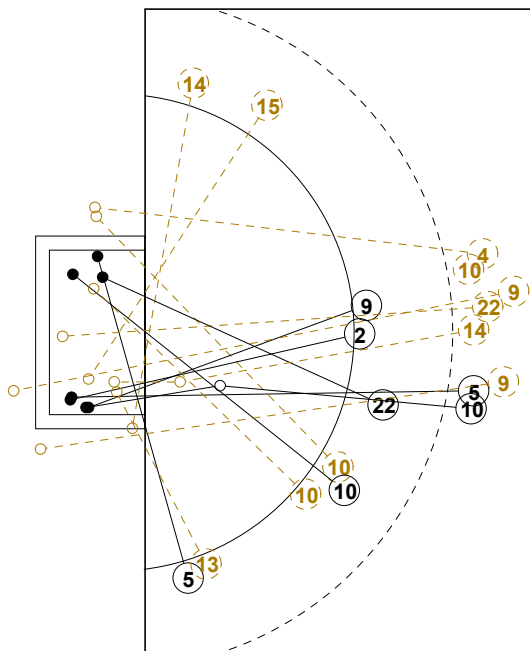

2014 WOMEN'S YOUTH WORLD CHAMPIONSHIP IN MKD PICTORIAL MATCH STATISTICS

ROUND 7

MATCH 76

201412076-21-1/1

7M FRA

SWE 7M

1st Half
8 : 14

7M SWE

FRA 7M

2nd Half
29 : 24

2014 WOMEN'S YOUTH WORLD CHAMPIONSHIP IN MKD
INDV/TEAM MATCH STATISTICS

OFFICIAL
HANDBALL
YOUTH WOMEN

PLACEMENT
ROUND 7

GROUP X
MATCH 76

201412076-14-1/2
STRUMICA
30/07/2014 20:00

No.	Name	Field Shot	Line Shot	Wing Shot	Fast Brk.	Brk. Thr.	Free Thr.	7m Thr.	Total	Rate %	ASST.	ERR.	WAR.	2'	D+DR	TIME
SWEDEN(SWE)																
<i>(COURT PLAYER)</i>																
1	CHADDAD Joumana									0.0%						00:00:00
2	OHRTORP Hanna			2/2	2/2				4/4	100%		4				00:48:25
3	EKENMAN-F. Emma			2/3	2/2			1/2	5/7	71.4%		1		2		00:31:38
4	KALLHAGE Evelina			1/3	2/3				3/6	50.0%		1				00:20:04
5	HVENFELT Sofia		1/2						1/2	50.0%	2	1				00:24:42
6	STRAND Sara		0/1						0/1	0.0%		2				00:30:15
7	BARDIS Julia			1/2					1/2	50.0%			1			00:09:55
9	MELLEGARD Olivia									0.0%						00:00:00
10	JOHANSSON E.	1/2	1/1						2/3	66.7%	3	1	1			00:46:02
11	FIEDOROWICZ S.	1/2	1/1			2/2		2/2	6/7	85.7%	2	2				00:15:06
12	JOHNSON Emma									0.0%						00:00:19
13	OLOFSSON Sara	1/3		0/1		2/2			3/6	50.0%	2			2		00:41:07
14	SANDELL Julia	2/3							2/3	66.7%	1	1				00:12:01
16	BORJESSON Sofie									0.0%	1	1				00:59:41
17	BLOMSTRAND Hanna		2/2						2/2	100%						00:21:58
19	JOHANSSON Anna									0.0%	1	3	1	1		00:40:04
Total		5/10	5/7	6/11	6/7	4/4		3/4	29/43	67.4%	12	17	3	5		
<i>(GOALKEEPER)</i>																
12	JOHNSON Emma							0/1	0/1	0.0%						00:00:19
16	BORJESSON Sofie	5/10	2/10	5/7	0/1	1/5		2/5	15/38	39.5%	1	1				00:59:41
Total		5/10	2/10	5/7	0/1	1/5		2/6	15/39	38.5%	1	1				

COURT PLAYER: GOALS/SHOTS

GOALKEEPER: SAVED/SHOTS

TEAM TOTALS	GOALS	SAVED	MISSED	POST	BLOCKED	TOTAL	RATE(%)
Field Shot	5	3	1	1		10	50.0%
Line Shot	5	2				7	71.4%
Wing Shot	6	3	1	1		11	54.5%
Fastbreak	6	1				7	85.7%
Breakthrough	4					4	100.0%
Free Throw							0.0%
7M-Throw	3			1		4	75.0%