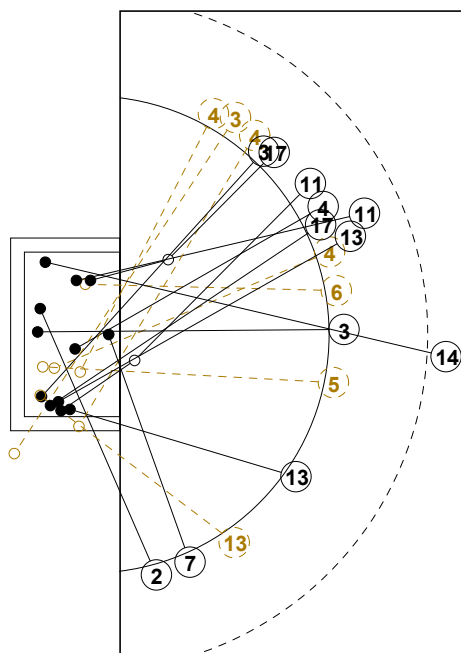

2014 WOMEN'S YOUTH WORLD CHAMPIONSHIP IN MKD PICTORIAL MATCH STATISTICS

ROUND 7

MATCH 76

201412076-21-1/1

7M FRA

SWE 7M

1st Half
8 : 14

7M SWE

FRA 7M

2nd Half
29 : 24

2014 WOMEN'S YOUTH WORLD CHAMPIONSHIP IN MKD
INDV/TEAM MATCH STATISTICS

OFFICIAL
HANDBALL
YOUTH WOMEN

PLACEMENT
ROUND 7

GROUP X
MATCH 76

201412076-14-1/2
STRUMICA
30/07/2014 20:00

No.	Name	Field Shot	Line Shot	Wing Shot	Fast Brk.	Brk. Thr.	Free Thr.	7m Thr.	Total	Rate %	ASST.	ERR.	WAR.	2'	D+DR	TIME
SWEDEN(SWE)																
<i>(COURT PLAYER)</i>																
1	CHADDAD Joumana									0.0%						00:00:00
2	OHRTORP Hanna			2/2	2/2				4/4	100%		4				00:48:25
3	EKENMAN-F. Emma			2/3	2/2			1/2	5/7	71.4%		1		2		00:31:38
4	KALLHAGE Evelina			1/3	2/3				3/6	50.0%		1				00:20:04
5	HVENFELT Sofia		1/2						1/2	50.0%	2	1				00:24:42
6	STRAND Sara		0/1						0/1	0.0%		2				00:30:15
7	BARDIS Julia			1/2					1/2	50.0%			1			00:09:55
9	MELLEGARD Olivia									0.0%						00:00:00
10	JOHANSSON E.	1/2	1/1						2/3	66.7%	3	1	1			00:46:02
11	FIEDOROWICZ S.	1/2	1/1			2/2		2/2	6/7	85.7%	2	2				00:15:06
12	JOHNSON Emma									0.0%						00:00:19
13	OLOFSSON Sara	1/3		0/1		2/2			3/6	50.0%	2			2		00:41:07
14	SANDELL Julia	2/3							2/3	66.7%	1	1				00:12:01
16	BORJESSON Sofie									0.0%	1	1				00:59:41
17	BLOMSTRAND Hanna		2/2						2/2	100%						00:21:58
19	JOHANSSON Anna									0.0%	1	3	1	1		00:40:04
Total		5/10	5/7	6/11	6/7	4/4		3/4	29/43	67.4%	12	17	3	5		
<i>(GOALKEEPER)</i>																
12	JOHNSON Emma							0/1	0/1	0.0%						00:00:19
16	BORJESSON Sofie	5/10	2/10	5/7	0/1	1/5		2/5	15/38	39.5%	1	1				00:59:41
Total		5/10	2/10	5/7	0/1	1/5		2/6	15/39	38.5%	1	1				