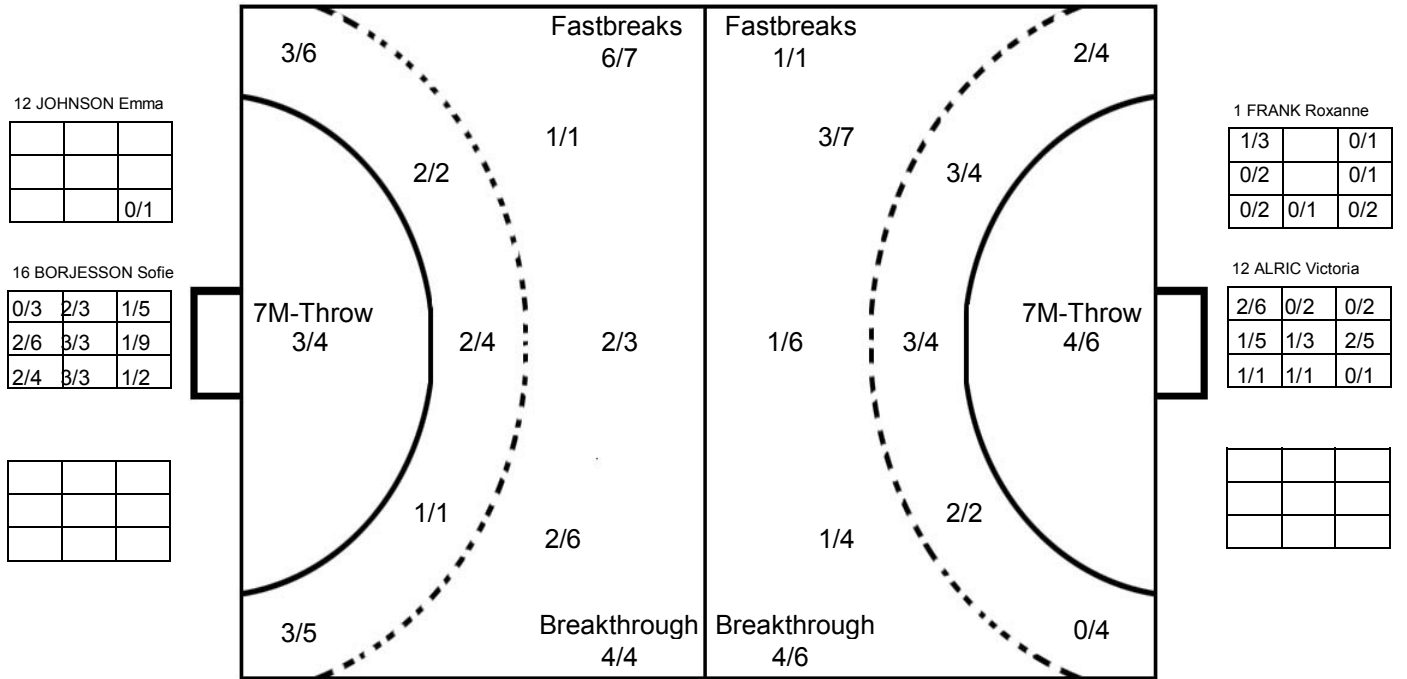

COURT PLAYER: GOALS/SHOTS

GOALKEEPER: SAVED/SHOTS

TEAM TOTALS	GOALS	SAVED	MISSED	POST	BLOCKED	TOTAL	RATE(%)
Field Shot	5	5	2	1	2	15	33.3%
Line Shot	8	2				10	80.0%
Wing Shot	2	5		1		8	25.0%
Fastbreak	1					1	100.0%
Breakthrough	4	1	1			6	66.7%
Free Throw			2			2	0.0%
7M-Throw	4	2				6	66.7%

2014 WOMEN'S YOUTH WORLD CHAMPIONSHIP IN MKD

MATCH SHOT REPORT

ROUND 7

MATCH 76

201412076-41-1/1

SWEDEN

Table with 19 columns representing players: 1 CHADDAD Joumana, 2 OHRTORP Hanna, 3 EKENMAN-F. Emma, 4 KALLHAGE Evelina, 5 HVENFELT Sofia, 6 STRAND Sara, 7 BARDIS Julia, 9 MELLEGARD Olivia, 10 JOHANSSON E., 11 FIEDOROWICZ S., 12 JOHNSON Emma, 13 OLOFSSON Sara, 14 SANDELL Julia, 16 BORJESSON Sofie, 17 BLOMSTRAND, 19 JOHANSSON Anna. Each player has a 3x3 grid for shot statistics and a 'Post - Miss - Block' row.

FRANCE

Table with 12 columns representing players: 1 FRANK Roxanne, 2 MANDRET Camille, 3 DERRIEN Fiona, 4 LEPERE Jessie, 5 PHILIPP Fanny, 6 SERCIEN Oceane, 9 TAKAMOUD M.A., 10 DOS REIS Ornella, 11 MILLOT Fanny, 12 ALRIC Victoria, 13 SYLLA Dyeneba, 14 BOUCHARD K., 15 TOUBLANC Alicia, 19 KIEFFER Ilona, 22 PLAZANET Nelly. Each player has a 3x3 grid for shot statistics and a 'Post - Miss - Block' row.