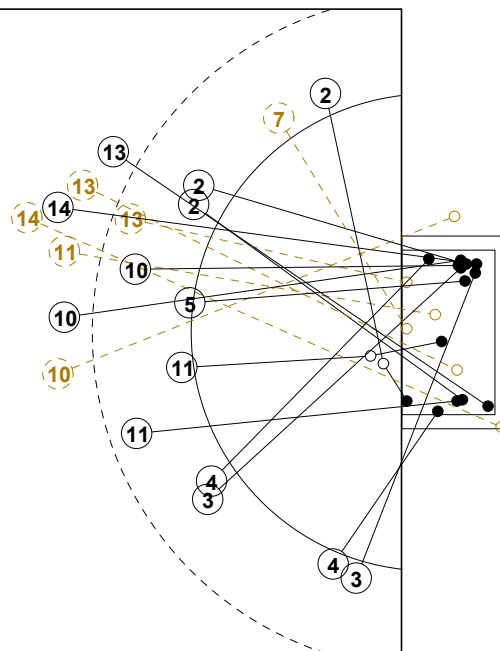

2014 WOMEN'S YOUTH WORLD CHAMPIONSHIP IN MKD PICTORIAL MATCH STATISTICS

ROUND 7

MATCH 76

201412076-21-1/1

7M FRA

SWE 7M

1st Half
8 : 14

7M SWE

FRA 7M

2nd Half
29 : 24

2014 WOMEN'S YOUTH WORLD CHAMPIONSHIP IN MKD
INDV/TEAM MATCH STATISTICS

OFFICIAL
HANDBALL
YOUTH WOMEN

PLACEMENT
ROUND 7

GROUP X
MATCH 76

201412076-14-1/2
STRUMICA
30/07/2014 20:00

No.	Name	Field Shot	Line Shot	Wing Shot	Fast Brk.	Brk. Thr.	Free Thr.	7m Thr.	Total	Rate %	ASST.	ERR.	WAR.	2'	D+DR	TIME
SWEDEN(SWE)																
<i>(COURT PLAYER)</i>																
1	CHADDAD Joumana									0.0%						00:00:00
2	OHRTORP Hanna			2/2	2/2				4/4	100%		4				00:48:25
3	EKENMAN-F. Emma			2/3	2/2			1/2	5/7	71.4%		1		2		00:31:38
4	KALLHAGE Evelina			1/3	2/3				3/6	50.0%		1				00:20:04
5	HVENFELT Sofia		1/2						1/2	50.0%	2	1				00:24:42
6	STRAND Sara		0/1						0/1	0.0%		2				00:30:15
7	BARDIS Julia			1/2					1/2	50.0%			1			00:09:55
9	MELLEGARD Olivia									0.0%						00:00:00
10	JOHANSSON E.	1/2	1/1						2/3	66.7%	3	1	1			00:46:02
11	FIEDOROWICZ S.	1/2	1/1			2/2		2/2	6/7	85.7%	2	2				00:15:06
12	JOHNSON Emma									0.0%						00:00:19
13	OLOFSSON Sara	1/3		0/1		2/2			3/6	50.0%	2			2		00:41:07
14	SANDELL Julia	2/3							2/3	66.7%	1	1				00:12:01
16	BORJESSON Sofie									0.0%	1	1				00:59:41
17	BLOMSTRAND Hanna		2/2						2/2	100%						00:21:58
19	JOHANSSON Anna									0.0%	1	3	1	1		00:40:04
Total		5/10	5/7	6/11	6/7	4/4		3/4	29/43	67.4%	12	17	3	5		
<i>(GOALKEEPER)</i>																
12	JOHNSON Emma							0/1	0/1	0.0%						00:00:19
16	BORJESSON Sofie	5/10	2/10	5/7	0/1	1/5		2/5	15/38	39.5%	1	1				00:59:41
Total		5/10	2/10	5/7	0/1	1/5		2/6	15/39	38.5%	1	1				