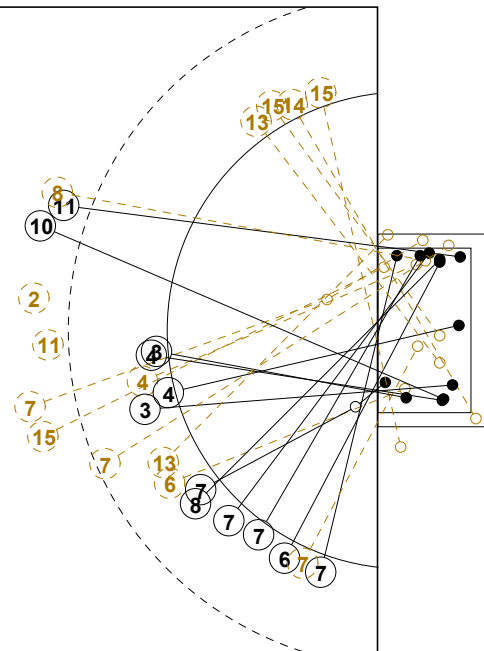

# 2014 WOMEN'S YOUTH WORLD CHAMPIONSHIP IN MKD PICTORIAL MATCH STATISTICS

ROUND 7

MATCH 75

201412075-21-1/1

1st Half  
20 : 14

2nd Half  
32 : 38

### INDV/TEAM MATCH STATISTICS

OFFICIAL  
HANDBALL  
YOUTH WOMEN

PLACEMENT  
ROUND 7

GROUP X  
MATCH 75

201412075-14-1/2  
STRUMICA  
30/07/2014 17:45

No.	Name	Field Shot	Line Shot	Wing Shot	Fast Brk.	Brk. Thr.	Free Thr.	7m Thr.	Total	Rate %	ASST.	ERR.	WAR.	2'	D+DR	TIME
<b>PORTUGAL(POR)</b>																
<i>(COURT PLAYER)</i>																
1	NUNES Nadia									0.0%						00:03:22
2	JESUS Frederica	1/1	2/2		1/1	0/1			4/5	80.0%	6	1				00:54:04
3	GOUVEIA Anais									0.0%						00:12:54
5	RODRIGUES P.		2/3	2/3		1/1		3/4	8/11	72.7%			1			00:44:25
6	NEVES Ana Rita									0.0%						00:00:00
7	RESENDE Patricia			2/4					2/4	50.0%				1		00:32:07
8	RAMOS Maria		0/1						0/1	0.0%				2		00:04:40
9	SILVA Ana C.	1/1	1/2						2/3	66.7%		4		1		00:16:07
10	FERNANDES P.		2/3		1/1				3/4	75.0%		1				00:49:43
11	SANTIAGO Sandra	3/3	0/1			5/5			8/9	88.9%	4	1	1			00:41:36
13	TAVARES Erica	4/6	0/1		3/3	3/3			10/13	76.9%	2	3				00:40:27
14	OLIVEIRA Diana	1/2		0/1			0/1		1/4	25.0%		1				00:19:35
15	SOUSA Mariana									0.0%		1				00:36:08
16	FERREIRA Jessica									0.0%						00:56:38
17	MAGRO Beatriz									0.0%						00:00:00
<b>Total</b>		10/13	7/13	4/8	5/5	9/10	0/1	3/4	38/54	70.4%	12	12	2	4		
<i>(GOALKEEPER)</i>																
1	NUNES Nadia				1/2				1/2	50.0%						00:03:22
16	FERREIRA Jessica	3/5	4/11	4/13	0/4	1/5		1/6	13/44	29.5%						00:56:38
<b>Total</b>		3/5	4/11	4/13	1/6	1/5		1/6	14/46	30.4%						