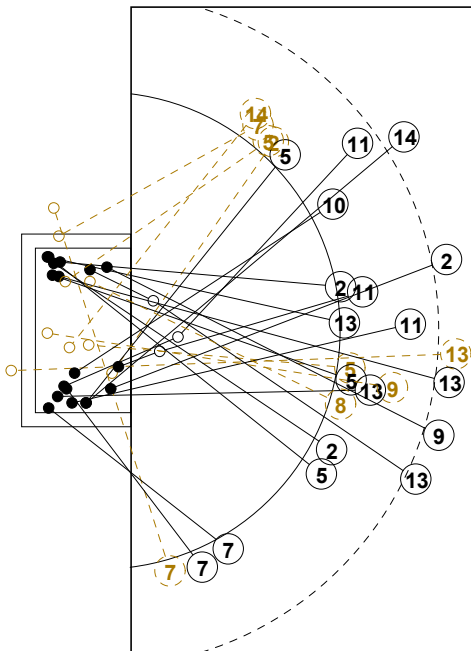

# 2014 WOMEN'S YOUTH WORLD CHAMPIONSHIP IN MKD PICTORIAL MATCH STATISTICS

ROUND 7

MATCH 75

201412075-21-1/1

1st Half  
20 : 14

2nd Half  
32 : 38

## 2014 WOMEN'S YOUTH WORLD CHAMPIONSHIP IN MKD

### INDV/TEAM MATCH STATISTICS

OFFICIAL  
HANDBALL  
YOUTH WOMEN

PLACEMENT  
ROUND 7

GROUP X  
MATCH 75

201412075-14-1/2  
STRUMICA  
30/07/2014 17:45

No.	Name	Field Shot	Line Shot	Wing Shot	Fast Brk.	Brk. Thr.	Free Thr.	7m Thr.	Total	Rate %	ASST.	ERR.	WAR.	2'	D+DR	TIME
<b>PORTUGAL(POR)</b>																
<i>(COURT PLAYER)</i>																
1	NUNES Nadia									0.0%						00:03:22
2	JESUS Frederica	1/1	2/2		1/1	0/1			4/5	80.0%	6	1				00:54:04
3	GOUVEIA Anais									0.0%						00:12:54
5	RODRIGUES P.		2/3	2/3		1/1		3/4	8/11	72.7%			1			00:44:25
6	NEVES Ana Rita									0.0%						00:00:00
7	RESENDE Patricia			2/4					2/4	50.0%				1		00:32:07
8	RAMOS Maria		0/1						0/1	0.0%				2		00:04:40
9	SILVA Ana C.	1/1	1/2						2/3	66.7%		4		1		00:16:07
10	FERNANDES P.		2/3		1/1				3/4	75.0%		1				00:49:43
11	SANTIAGO Sandra	3/3	0/1			5/5			8/9	88.9%	4	1	1			00:41:36
13	TAVARES Erica	4/6	0/1		3/3	3/3			10/13	76.9%	2	3				00:40:27
14	OLIVEIRA Diana	1/2		0/1			0/1		1/4	25.0%		1				00:19:35
15	SOUSA Mariana									0.0%		1				00:36:08
16	FERREIRA Jessica									0.0%						00:56:38
17	MAGRO Beatriz									0.0%						00:00:00
<b>Total</b>		10/13	7/13	4/8	5/5	9/10	0/1	3/4	38/54	70.4%	12	12	2	4		
<i>(GOALKEEPER)</i>																
1	NUNES Nadia				1/2				1/2	50.0%						00:03:22
16	FERREIRA Jessica	3/5	4/11	4/13	0/4	1/5		1/6	13/44	29.5%						00:56:38
<b>Total</b>		3/5	4/11	4/13	1/6	1/5		1/6	14/46	30.4%						