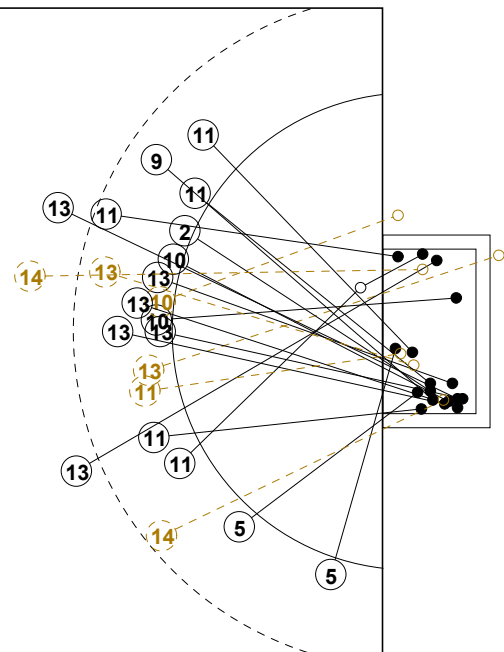

# 2014 WOMEN'S YOUTH WORLD CHAMPIONSHIP IN MKD PICTORIAL MATCH STATISTICS

ROUND 7

MATCH 75

201412075-21-1/1

1st Half  
20 : 14

2nd Half  
32 : 38

## 2014 WOMEN'S YOUTH WORLD CHAMPIONSHIP IN MKD

### INDV/TEAM MATCH STATISTICS

OFFICIAL  
HANDBALL  
YOUTH WOMEN

PLACEMENT  
ROUND 7

GROUP X  
MATCH 75

201412075-14-1/2  
STRUMICA  
30/07/2014 17:45

No.	Name	Field Shot	Line Shot	Wing Shot	Fast Brk.	Brk. Thr.	Free Thr.	7m Thr.	Total	Rate %	ASST.	ERR.	WAR.	2'	D+DR	TIME
<b>PORTUGAL(POR)</b>																
<i>(COURT PLAYER)</i>																
1	NUNES Nadia									0.0%						00:03:22
2	JESUS Frederica	1/1	2/2		1/1	0/1			4/5	80.0%	6	1				00:54:04
3	GOUVEIA Anais									0.0%						00:12:54
5	RODRIGUES P.		2/3	2/3		1/1		3/4	8/11	72.7%			1			00:44:25
6	NEVES Ana Rita									0.0%						00:00:00
7	RESENDE Patricia			2/4					2/4	50.0%				1		00:32:07
8	RAMOS Maria		0/1						0/1	0.0%				2		00:04:40
9	SILVA Ana C.	1/1	1/2						2/3	66.7%		4		1		00:16:07
10	FERNANDES P.		2/3		1/1				3/4	75.0%		1				00:49:43
11	SANTIAGO Sandra	3/3	0/1			5/5			8/9	88.9%	4	1	1			00:41:36
13	TAVARES Erica	4/6	0/1		3/3	3/3			10/13	76.9%	2	3				00:40:27
14	OLIVEIRA Diana	1/2		0/1			0/1		1/4	25.0%		1				00:19:35
15	SOUSA Mariana									0.0%		1				00:36:08
16	FERREIRA Jessica									0.0%						00:56:38
17	MAGRO Beatriz									0.0%						00:00:00
<b>Total</b>		10/13	7/13	4/8	5/5	9/10	0/1	3/4	38/54	70.4%	12	12	2	4		
<i>(GOALKEEPER)</i>																
1	NUNES Nadia				1/2				1/2	50.0%						00:03:22
16	FERREIRA Jessica	3/5	4/11	4/13	0/4	1/5		1/6	13/44	29.5%						00:56:38
<b>Total</b>		3/5	4/11	4/13	1/6	1/5		1/6	14/46	30.4%						