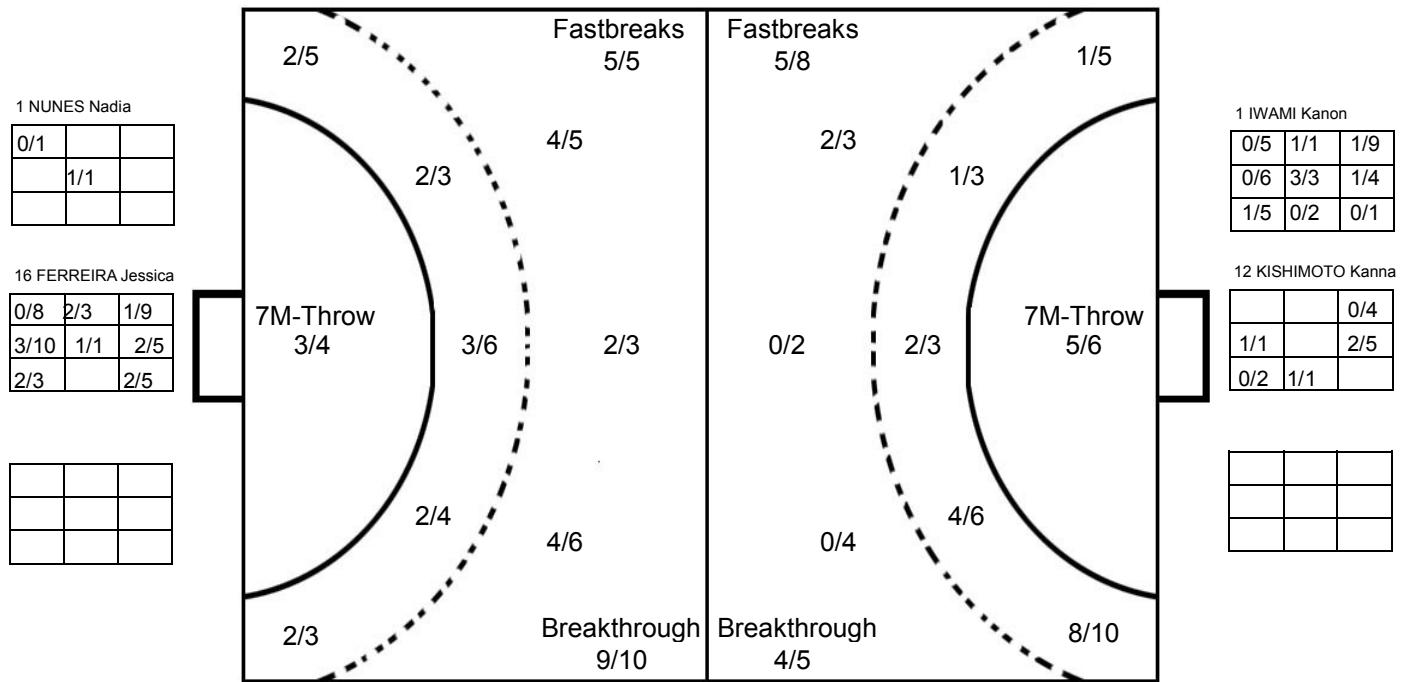

## GOALKEEPER: SAVED/SHOTS

TEAM TOTALS	GOALS	SAVED	MISSED	POST	BLOCKED	TOTAL	RATE(%)
Field Shot	2	3		2	2	9	22.2%
Line Shot	7	4	1			12	58.3%
Wing Shot	9	4	1	1		15	60.0%
Fastbreak	5	1		2		8	62.5%
Breakthrough	4	1				5	80.0%
Free Throw							0.0%
7M-Throw	5	1				6	83.3%

2014 WOMEN'S YOUTH WORLD CHAMPIONSHIP IN MKD
MATCH SHOT REPORT

ROUND 7

MATCH 75

201412075-41-1/1

PORTUGAL

Table with 9 columns representing players: 1 NUNES Nadia, 2 JESUS Frederica, 3 GOUVEIA Anais, 5 RODRIGUES P., 6 NEVES Ana Rita, 7 RESENDE Patricia, 8 RAMOS Maria, 9 SILVA Ana C., 10 FERNANDES P., 11 SANTIAGO Sandra, 13 TAVARES Erica, 14 OLIVEIRA Diana, 15 SOUSA Mariana, 16 FERREIRA Jessica, 17 MAGRO Beatriz. Each player has a 3x3 grid for statistics and a line for Post-Miss-Block counts.

JAPAN

Table with 9 columns representing players: 1 IWAMI Kanon, 2 KAWARABATA Yuko, 3 KAWAKAMI Chinami, 4 HATSUMI Miyako, 5 KAMEI Kyoka, 6 TANI Haruka, 7 FUJITA Asuka, 8 MURAMATSU Saya, 9 MITSUHASHI Miki, 10 TOMAI Natsuki, 11 SUZUKI Sayaka, 12 KISHIMOTO Kanna, 13 KONDO Maharu, 14 DAN Reina, 15 MAGATA Ayaho, 17 AO Reiko. Each player has a 3x3 grid for statistics and a line for Post-Miss-Block counts.