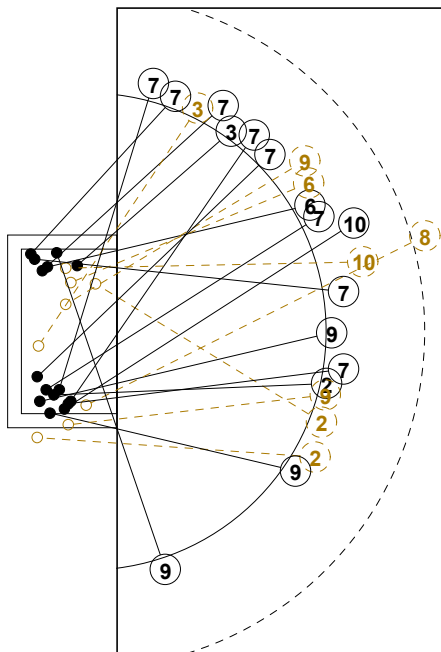

# 2014 WOMEN'S YOUTH WORLD CHAMPIONSHIP IN MKD PICTORIAL MATCH STATISTICS

ROUND 7

MATCH 75

201412075-21-1/1

1st Half  
20 : 14

2nd Half  
32 : 38

## 2014 WOMEN'S YOUTH WORLD CHAMPIONSHIP IN MKD

### INDV/TEAM MATCH STATISTICS

OFFICIAL  
HANDBALL  
YOUTH WOMEN

PLACEMENT  
ROUND 7

GROUP X  
MATCH 75

201412075-14-1/2  
STRUMICA  
30/07/2014 17:45

No.	Name	Field Shot	Line Shot	Wing Shot	Fast Brk.	Brk. Thr.	Free Thr.	7m Thr.	Total	Rate %	ASST.	ERR.	WAR.	2'	D+DR	TIME
<b>PORTUGAL(POR)</b>																
<i>(COURT PLAYER)</i>																
1	NUNES Nadia									0.0%						00:03:22
2	JESUS Frederica	1/1	2/2		1/1	0/1			4/5	80.0%	6	1				00:54:04
3	GOUVEIA Anais									0.0%						00:12:54
5	RODRIGUES P.		2/3	2/3		1/1		3/4	8/11	72.7%			1			00:44:25
6	NEVES Ana Rita									0.0%						00:00:00
7	RESENDE Patricia			2/4					2/4	50.0%				1		00:32:07
8	RAMOS Maria		0/1						0/1	0.0%				2		00:04:40
9	SILVA Ana C.	1/1	1/2						2/3	66.7%		4		1		00:16:07
10	FERNANDES P.		2/3		1/1				3/4	75.0%		1				00:49:43
11	SANTIAGO Sandra	3/3	0/1			5/5			8/9	88.9%	4	1	1			00:41:36
13	TAVARES Erica	4/6	0/1		3/3	3/3			10/13	76.9%	2	3				00:40:27
14	OLIVEIRA Diana	1/2		0/1			0/1		1/4	25.0%		1				00:19:35
15	SOUSA Mariana									0.0%		1				00:36:08
16	FERREIRA Jessica									0.0%						00:56:38
17	MAGRO Beatriz									0.0%						00:00:00
<b>Total</b>		10/13	7/13	4/8	5/5	9/10	0/1	3/4	38/54	70.4%	12	12	2	4		
<i>(GOALKEEPER)</i>																
1	NUNES Nadia				1/2				1/2	50.0%						00:03:22
16	FERREIRA Jessica	3/5	4/11	4/13	0/4	1/5		1/6	13/44	29.5%						00:56:38
<b>Total</b>		3/5	4/11	4/13	1/6	1/5		1/6	14/46	30.4%						