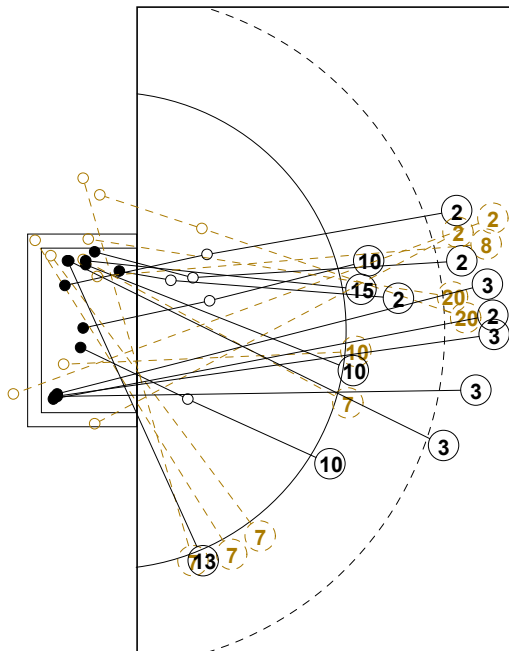

2014 WOMEN'S YOUTH WORLD CHAMPIONSHIP IN MKD PICTORIAL MATCH STATISTICS

ROUND 7

MATCH 74

201412074-21-1/1

1st Half
14 : 12

2nd Half
28 : 22

2014 WOMEN'S YOUTH WORLD CHAMPIONSHIP IN MKD

INDV/TEAM MATCH STATISTICS

OFFICIAL
HANDBALL
YOUTH WOMEN

PLACEMENT
ROUND 7

GROUP X
MATCH 74

201412074-14-1/2
STRUMICA
30/07/2014 15:30

No.	Name	Field Shot	Line Shot	Wing Shot	Fast Brk.	Brk. Thr.	Free Thr.	7m Thr.	Total	Rate %	ASST.	ERR.	WAR.	2'	D+DR	TIME
NORWAY(NOR)																
<i>(COURT PLAYER)</i>																
1	LERSTAD Tonje H.									0.0%						00:59:53
2	HJERTNER Maria	4/8			2/2				6/10	60.0%	1	1		1		00:36:12
3	NYGAARD Julie	4/8							4/8	50.0%	1					00:39:29
7	NORD Vilde K.			0/2	0/3				0/5	0.0%		1		1		00:30:40
8	HAUGSTVEDT Stine	0/1							0/1	0.0%		3				00:37:06
10	HERNES Ida Marie		1/2		2/2	3/5	0/1	1/1	7/11	63.6%		4		1		00:42:15
11	KALLESTAD Anna	0/1							0/1	0.0%		1		1		00:06:55
12	FROELAND Amalie									0.0%						00:00:00
13	BERGSET Malene	0/1		1/3					1/4	25.0%						00:25:20
15	ROENNINGEN Sara		0/1		2/2				2/3	66.7%		1		2		00:36:17
16	RAASOK Eli M.									0.0%						00:00:07
20	ROENNING F. N.	0/3			0/1		1/1		1/5	20.0%		5	1			00:27:14
21	SOLAAS K.B.									0.0%						00:00:00
22	LEREN Mette K.			1/3					1/3	33.3%		1	1			00:37:41
23	HALVORSEN K.		0/1		0/1				0/2	0.0%						00:19:38
25	SKRBO Nejira									0.0%						00:07:42
Total		8/22	1/3	2/9	6/11	3/5	1/2	1/1	22/53	41.5%	2	17	2	6		
<i>(GOALKEEPER)</i>																
1	LERSTAD Tonje H.	3/7	3/8	4/10	1/4	3/7		0/5	14/41	34.1%						00:59:53
16	RAASOK Eli M.							0/1	0/1	0.0%						00:00:07
Total		3/7	3/8	4/10	1/4	3/7		0/6	14/42	33.3%						

COURT PLAYER: GOALS/SHOTS

GOALKEEPER: SAVED/SHOTS

TEAM TOTALS	GOALS	SAVED	MISSED	POST	BLOCKED	TOTAL	RATE(%)
Field Shot	8	5	4	4	1	22	36.4%
Line Shot	1	2				3	33.3%
Wing Shot	2	5	1	1		9	22.2%
Fastbreak	6	4		1		11	54.5%
Breakthrough	3	2				5	60.0%
Free Throw	1	1				2	50.0%
7M-Throw	1					1	100.0%