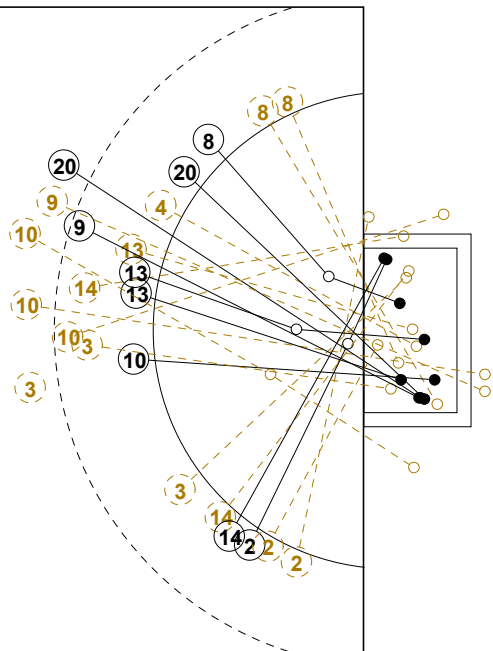

2014 WOMEN'S YOUTH WORLD CHAMPIONSHIP IN MKD PICTORIAL MATCH STATISTICS

ROUND 7

MATCH 74

201412074-21-1/1

1st Half
14 : 12

2nd Half
28 : 22

2014 WOMEN'S YOUTH WORLD CHAMPIONSHIP IN MKD

INDV/TEAM MATCH STATISTICS

OFFICIAL
HANDBALL
YOUTH WOMEN

PLACEMENT
ROUND 7

GROUP X
MATCH 74

201412074-14-1/2
STRUMICA
30/07/2014 15:30

No.	Name	Field Shot	Line Shot	Wing Shot	Fast Brk.	Brk. Thr.	Free Thr.	7m Thr.	Total	Rate %	ASST.	ERR.	WAR.	2'	D+DR	TIME
NORWAY(NOR)																
<i>(COURT PLAYER)</i>																
1	LERSTAD Tonje H.									0.0%						00:59:53
2	HJERTNER Maria	4/8			2/2				6/10	60.0%	1	1		1		00:36:12
3	NYGAARD Julie	4/8							4/8	50.0%	1					00:39:29
7	NORD Vilde K.			0/2	0/3				0/5	0.0%		1		1		00:30:40
8	HAUGSTVEDT Stine	0/1							0/1	0.0%		3				00:37:06
10	HERNES Ida Marie		1/2		2/2	3/5	0/1	1/1	7/11	63.6%		4		1		00:42:15
11	KALLESTAD Anna	0/1							0/1	0.0%		1		1		00:06:55
12	FROELAND Amalie									0.0%						00:00:00
13	BERGSET Malene	0/1		1/3					1/4	25.0%						00:25:20
15	ROENNINGEN Sara		0/1		2/2				2/3	66.7%		1		2		00:36:17
16	RAASOK Eli M.									0.0%						00:00:07
20	ROENNING F. N.	0/3			0/1		1/1		1/5	20.0%		5	1			00:27:14
21	SOLAAS K.B.									0.0%						00:00:00
22	LEREN Mette K.			1/3					1/3	33.3%		1	1			00:37:41
23	HALVORSEN K.		0/1		0/1				0/2	0.0%						00:19:38
25	SKRBO Nejira									0.0%						00:07:42
Total		8/22	1/3	2/9	6/11	3/5	1/2	1/1	22/53	41.5%	2	17	2	6		
<i>(GOALKEEPER)</i>																
1	LERSTAD Tonje H.	3/7	3/8	4/10	1/4	3/7		0/5	14/41	34.1%						00:59:53
16	RAASOK Eli M.							0/1	0/1	0.0%						00:00:07
Total		3/7	3/8	4/10	1/4	3/7		0/6	14/42	33.3%						