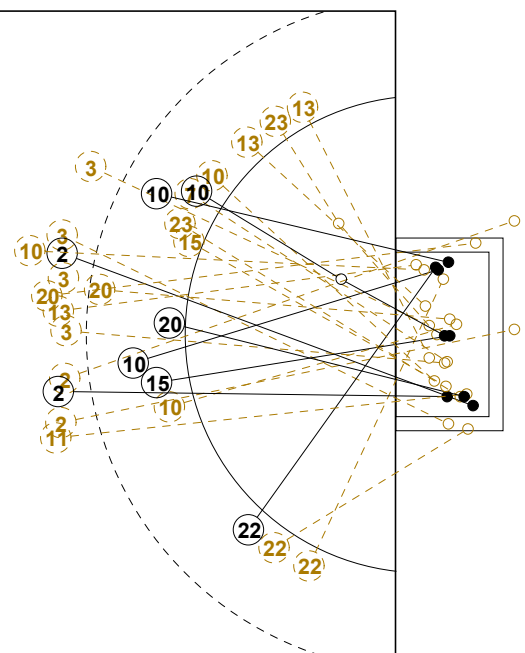

2014 WOMEN'S YOUTH WORLD CHAMPIONSHIP IN MKD PICTORIAL MATCH STATISTICS

ROUND 7

MATCH 74

201412074-21-1/1

1st Half
14 : 12

2nd Half
28 : 22

2014 WOMEN'S YOUTH WORLD CHAMPIONSHIP IN MKD

INDV/TEAM MATCH STATISTICS

OFFICIAL
HANDBALL
YOUTH WOMEN

PLACEMENT
ROUND 7

GROUP X
MATCH 74

201412074-14-1/2
STRUMICA
30/07/2014 15:30

No.	Name	Field Shot	Line Shot	Wing Shot	Fast Brk.	Brk. Thr.	Free Thr.	7m Thr.	Total	Rate %	ASST.	ERR.	WAR.	2'	D+DR	TIME
NORWAY(NOR)																
<i>(COURT PLAYER)</i>																
1	LERSTAD Tonje H.									0.0%						00:59:53
2	HJERTNER Maria	4/8			2/2				6/10	60.0%	1	1		1		00:36:12
3	NYGAARD Julie	4/8							4/8	50.0%	1					00:39:29
7	NORD Vilde K.			0/2	0/3				0/5	0.0%		1		1		00:30:40
8	HAUGSTVEDT Stine	0/1							0/1	0.0%		3				00:37:06
10	HERNES Ida Marie		1/2		2/2	3/5	0/1	1/1	7/11	63.6%		4		1		00:42:15
11	KALLESTAD Anna	0/1							0/1	0.0%		1		1		00:06:55
12	FROELAND Amalie									0.0%						00:00:00
13	BERGSET Malene	0/1		1/3					1/4	25.0%						00:25:20
15	ROENNINGEN Sara		0/1		2/2				2/3	66.7%		1		2		00:36:17
16	RAASOK Eli M.									0.0%						00:00:07
20	ROENNING F. N.	0/3			0/1		1/1		1/5	20.0%		5	1			00:27:14
21	SOLAAS K.B.									0.0%						00:00:00
22	LEREN Mette K.			1/3					1/3	33.3%		1	1			00:37:41
23	HALVORSEN K.		0/1		0/1				0/2	0.0%						00:19:38
25	SKRBO Nejira									0.0%						00:07:42
Total		8/22	1/3	2/9	6/11	3/5	1/2	1/1	22/53	41.5%	2	17	2	6		
<i>(GOALKEEPER)</i>																
1	LERSTAD Tonje H.	3/7	3/8	4/10	1/4	3/7		0/5	14/41	34.1%						00:59:53
16	RAASOK Eli M.							0/1	0/1	0.0%						00:00:07
Total		3/7	3/8	4/10	1/4	3/7		0/6	14/42	33.3%						

COURT PLAYER: GOALS/SHOTS

GOALKEEPER: SAVED/SHOTS

TEAM TOTALS	GOALS	SAVED	MISSED	POST	BLOCKED	TOTAL	RATE(%)
Field Shot	8	5	4	4	1	22	36.4%
Line Shot	1	2				3	33.3%
Wing Shot	2	5	1	1		9	22.2%
Fastbreak	6	4		1		11	54.5%
Breakthrough	3	2				5	60.0%
Free Throw	1	1				2	50.0%
7M-Throw	1					1	100.0%