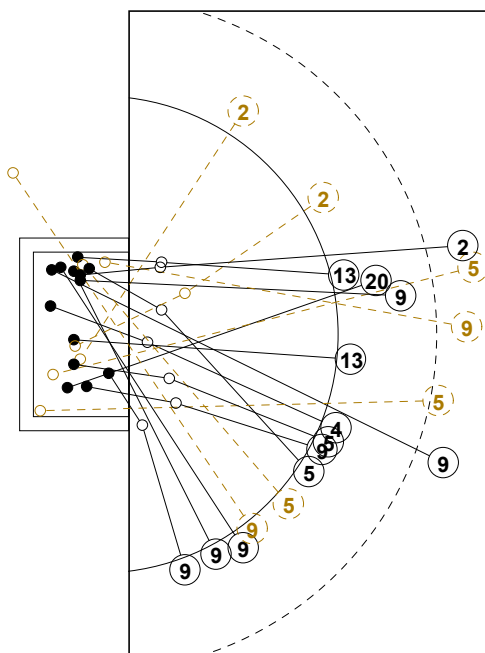

2014 WOMEN'S YOUTH WORLD CHAMPIONSHIP IN MKD PICTORIAL MATCH STATISTICS

ROUND 7

MATCH 74

201412074-21-1/1

1st Half
14 : 12

2nd Half
28 : 22

2014 WOMEN'S YOUTH WORLD CHAMPIONSHIP IN MKD

INDV/TEAM MATCH STATISTICS

OFFICIAL
HANDBALL
YOUTH WOMEN

PLACEMENT
ROUND 7

GROUP X
MATCH 74

201412074-14-1/2
STRUMICA
30/07/2014 15:30

No.	Name	Field Shot	Line Shot	Wing Shot	Fast Brk.	Brk. Thr.	Free Thr.	7m Thr.	Total	Rate %	ASST.	ERR.	WAR.	2'	D+DR	TIME
NORWAY(NOR)																
<i>(COURT PLAYER)</i>																
1	LERSTAD Tonje H.									0.0%						00:59:53
2	HJERTNER Maria	4/8			2/2				6/10	60.0%	1	1		1		00:36:12
3	NYGAARD Julie	4/8							4/8	50.0%	1					00:39:29
7	NORD Vilde K.			0/2	0/3				0/5	0.0%		1		1		00:30:40
8	HAUGSTVEDT Stine	0/1							0/1	0.0%		3				00:37:06
10	HERNES Ida Marie		1/2		2/2	3/5	0/1	1/1	7/11	63.6%		4		1		00:42:15
11	KALLESTAD Anna	0/1							0/1	0.0%		1		1		00:06:55
12	FROELAND Amalie									0.0%						00:00:00
13	BERGSET Malene	0/1		1/3					1/4	25.0%						00:25:20
15	ROENNINGEN Sara		0/1		2/2				2/3	66.7%		1		2		00:36:17
16	RAASOK Eli M.									0.0%						00:00:07
20	ROENNING F. N.	0/3			0/1		1/1		1/5	20.0%		5	1			00:27:14
21	SOLAAS K.B.									0.0%						00:00:00
22	LEREN Mette K.			1/3					1/3	33.3%		1	1			00:37:41
23	HALVORSEN K.		0/1		0/1				0/2	0.0%						00:19:38
25	SKRBO Nejira									0.0%						00:07:42
Total		8/22	1/3	2/9	6/11	3/5	1/2	1/1	22/53	41.5%	2	17	2	6		
<i>(GOALKEEPER)</i>																
1	LERSTAD Tonje H.	3/7	3/8	4/10	1/4	3/7		0/5	14/41	34.1%						00:59:53
16	RAASOK Eli M.							0/1	0/1	0.0%						00:00:07
Total		3/7	3/8	4/10	1/4	3/7		0/6	14/42	33.3%						

COURT PLAYER: GOALS/SHOTS

GOALKEEPER: SAVED/SHOTS

TEAM TOTALS	GOALS	SAVED	MISSED	POST	BLOCKED	TOTAL	RATE(%)
Field Shot	8	5	4	4	1	22	36.4%
Line Shot	1	2				3	33.3%
Wing Shot	2	5	1	1		9	22.2%
Fastbreak	6	4		1		11	54.5%
Breakthrough	3	2				5	60.0%
Free Throw	1	1				2	50.0%
7M-Throw	1					1	100.0%