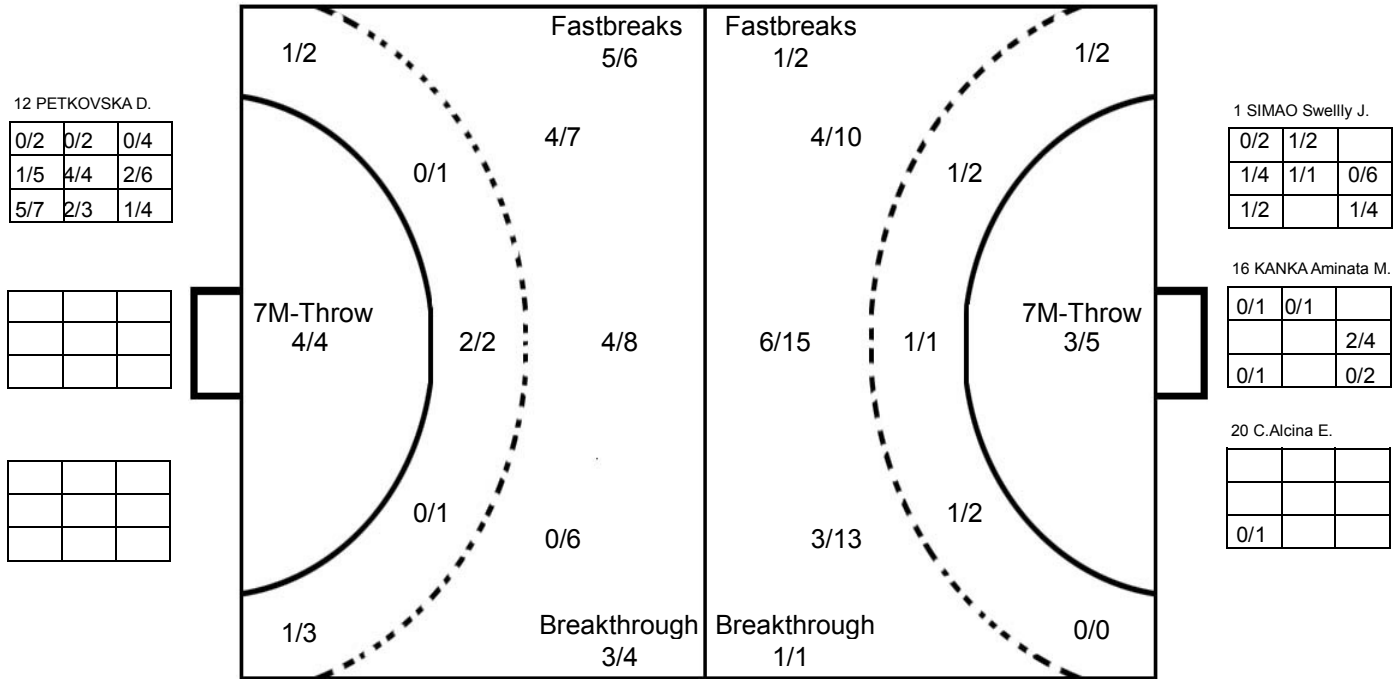

COURT PLAYER: GOALS/SHOTS

GOALKEEPER: SAVED/SHOTS

TEAM TOTALS	GOALS	SAVED	MISSED	POST	BLOCKED	TOTAL	RATE(%)
Field Shot	12	12	6	3	3	36	33.3%
Line Shot	3	1		1		5	60.0%
Wing Shot	1			1		2	50.0%
Fastbreak	1		1			2	50.0%
Breakthrough	1					1	100.0%
Free Throw	1		1			2	50.0%
7M-Throw	3	2				5	60.0%

2014 WOMEN'S YOUTH WORLD CHAMPIONSHIP IN MKD
MATCH SHOT REPORT

ROUND 6

MATCH 70

201412070-41-1/1

FYRO MACEDONIA

Table with 8 columns representing players: 4 ZUPAN Despina, 5 STOJANOVSKA S., 6 TODOROVSKAA., 7 GJORGICA Ivana, 10 MITOVA Sara, 11 BOJADZISKA N., 12 PETKOVSKA D., 13 DABEVSKA Sanja, 16 NAUMOSKA Ivana, 17 NOLEVSKA, 23 KERAMICHIEVA T., 28 MISEVSKA S., 33 RISTOVSKA Sara, 37 GJORGIEVSKA K., 44 MIHAILOVA Zorica, 77 ZDRAVKOVSKA M. Each player has a 3x3 grid for statistics and a line below for Post - Miss - Block - 0.

ANGOLA

Table with 8 columns representing players: 1 SIMAO Swelly J., 2 CALUYOMBO A.P., 4 CHACA Alexandra, 5 SANTO Zolinda E., 6 COSTA Nicol Da, 7 COSTA Joana F.D., 8 QUIZELETE M.J.J., 9 PAULINO M.C., 10 YANDA Jocelina M., 11 PERES Dalva F., 13 NENGANGA V.P., 14 SILVA Vilma T.D., 15 CUNGULO F.P., 16 KANKA Aminata M., 20 C.Alcina E. Each player has a 3x3 grid for statistics and a line below for Post - Miss - Block - 0.