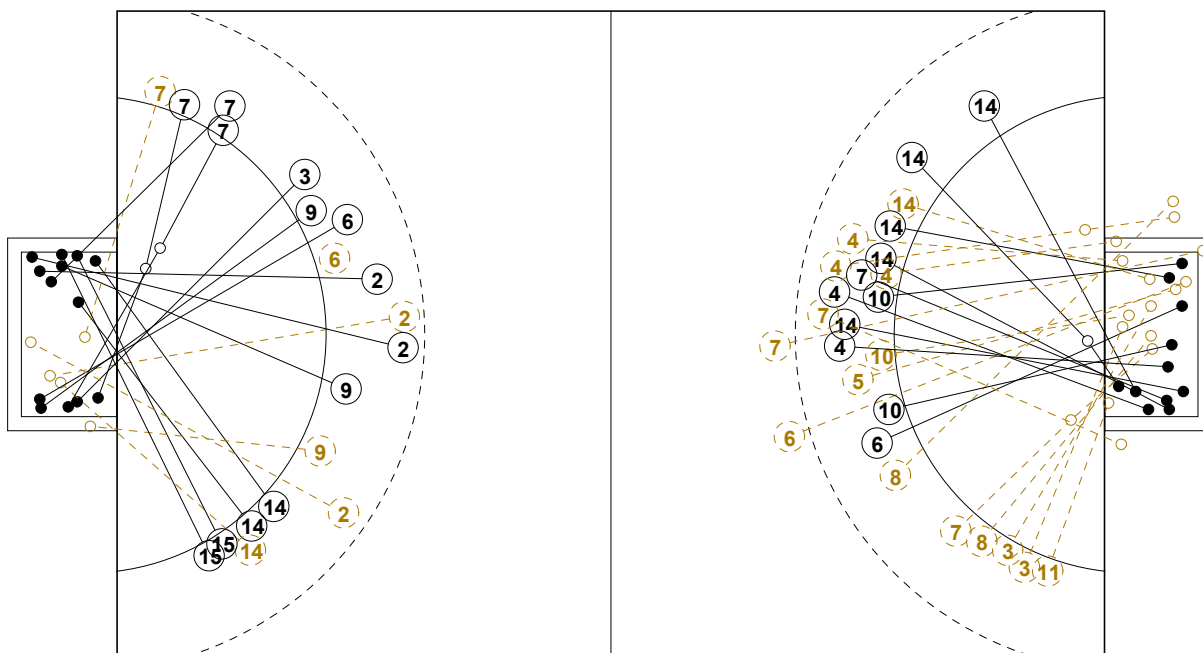

2014 WOMEN'S YOUTH WORLD CHAMPIONSHIP IN MKD PICTORIAL MATCH STATISTICS

ROUND 1

MATCH 6

201412006-21-1/1

1st Half
12 : 16

2nd Half
29 : 25

2014 WOMEN'S YOUTH WORLD CHAMPIONSHIP IN MKD

INDV/TEAM MATCH STATISTICS

OFFICIAL
HANDBALL
YOUTH WOMEN

PRELIMINARY
ROUND 1

GROUP B
MATCH 6

201412006-14-1/2
OHRID
20/07/2014 14:00

No.	Name	Field Shot	Line Shot	Wing Shot	Fast Brk.	Brk. Thr.	Free Thr.	7m Thr.	Total	Rate %	ASST.	ERR.	WAR.	2'	D+DR	TIME
JAPAN(JPN)																
<i>(COURT PLAYER)</i>																
1	IWAMI Kanon									0.0%	1	1				00:59:11
2	KAWARABATA Yuko	1/4	1/1		0/1	1/1		2/3	5/10	50.0%	1	2				00:34:45
3	KAWAKAMI Chinami			2/2	1/1				3/3	100%		2				00:20:00
4	HATSUMI Miyako		1/1						1/1	100%	1	1				00:39:22
5	KAMEI Kyoka									0.0%						00:00:00
6	TANI Haruka	0/1	0/1		1/1	2/2			3/5	60.0%	1	4	1	2		00:57:51
7	FUJITA Asuka			6/8	1/1				7/9	77.8%				1		00:33:01
8	MURAMATSU Saya									0.0%						00:00:00
9	MITSUHASHI Miki		1/1			1/2			2/3	66.7%		4	1	1		00:48:30
10	TOMAI Natsuki		0/1						0/1	0.0%	5	4	1			00:38:49
11	SUZUKI Sayaka									0.0%						00:00:02
12	KISHIMOTO Kanna									0.0%						00:00:49
13	KONDO Maharu		1/1	0/1					1/2	50.0%						00:16:38
14	DAN Reina			1/1	3/5				4/6	66.7%						00:24:55
15	MAGATA Ayaho			1/3	2/2				3/5	60.0%						00:18:16
17	AO Reiko									0.0%						00:00:00
Total		1/5	4/6	10/15	8/11	4/5		2/3	29/45	64.4%	9	18	3	4		
<i>(GOALKEEPER)</i>																
1	IWAMI Kanon		1/8	6/10	3/6	1/7	1/1	0/2	12/34	35.3%	1	1				00:59:11
12	KISHIMOTO Kanna							0/3	0/3	0.0%						00:00:49
Total			1/8	6/10	3/6	1/7	1/1	0/5	12/37	32.4%	1	1				

COURT PLAYER: GOALS/SHOTS

GOALKEEPER: SAVED/SHOTS

TEAM TOTALS	GOALS	SAVED	MISSED	POST	BLOCKED	TOTAL	RATE(%)
Field Shot	1	4				5	20.0%
Line Shot	4			1	1	6	66.7%
Wing Shot	10	4		1		15	66.7%
Fastbreak	8	2	1			11	72.7%
Breakthrough	4			1		5	80.0%
Free Throw							0.0%
7M-Throw	2	1				3	66.7%