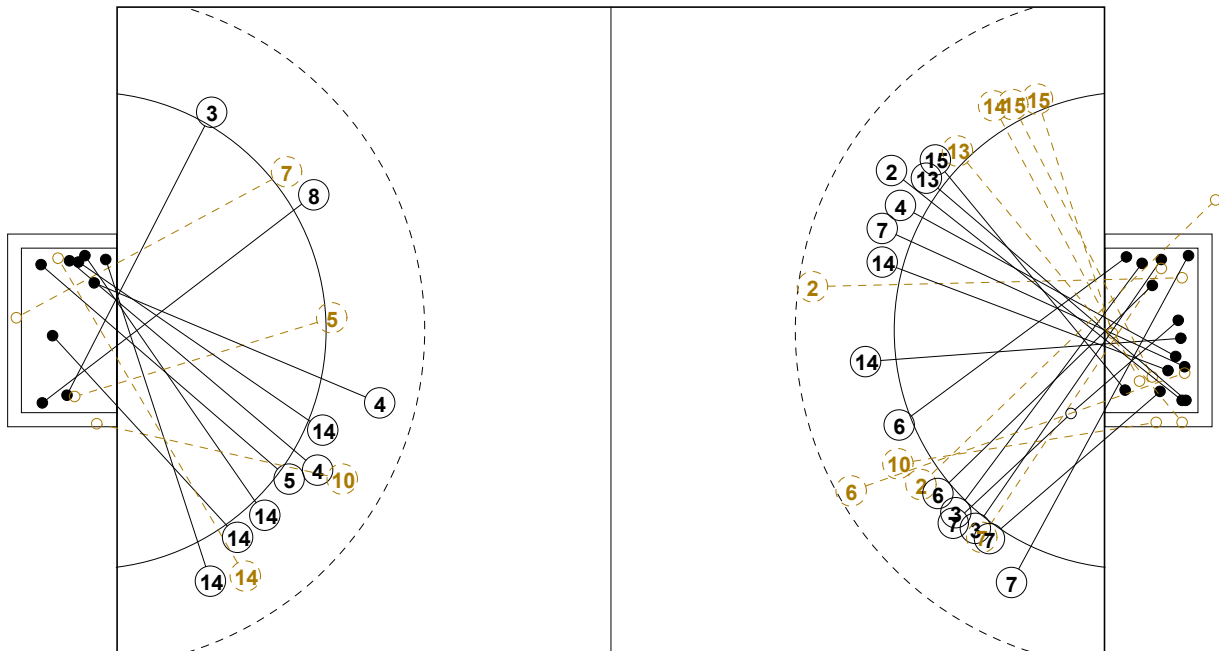

2014 WOMEN'S YOUTH WORLD CHAMPIONSHIP IN MKD PICTORIAL MATCH STATISTICS

ROUND 1

MATCH 6

201412006-21-1/1

1st Half
12 : 16

2nd Half
29 : 25

2014 WOMEN'S YOUTH WORLD CHAMPIONSHIP IN MKD

INDV/TEAM MATCH STATISTICS

OFFICIAL
HANDBALL
YOUTH WOMEN

PRELIMINARY
ROUND 1

GROUP B
MATCH 6

201412006-14-1/2
OHRID
20/07/2014 14:00

No.	Name	Field Shot	Line Shot	Wing Shot	Fast Brk.	Brk. Thr.	Free Thr.	7m Thr.	Total	Rate %	ASST.	ERR.	WAR.	2'	D+DR	TIME
JAPAN(JPN)																
<i>(COURT PLAYER)</i>																
1	IWAMI Kanon									0.0%	1	1				00:59:11
2	KAWARABATA Yuko	1/4	1/1		0/1	1/1		2/3	5/10	50.0%	1	2				00:34:45
3	KAWAKAMI Chinami			2/2	1/1				3/3	100%		2				00:20:00
4	HATSUMI Miyako		1/1						1/1	100%	1	1				00:39:22
5	KAMEI Kyoka									0.0%						00:00:00
6	TANI Haruka	0/1	0/1		1/1	2/2			3/5	60.0%	1	4	1	2		00:57:51
7	FUJITA Asuka			6/8	1/1				7/9	77.8%				1		00:33:01
8	MURAMATSU Saya									0.0%						00:00:00
9	MITSUHASHI Miki		1/1			1/2			2/3	66.7%		4	1	1		00:48:30
10	TOMAI Natsuki		0/1						0/1	0.0%	5	4	1			00:38:49
11	SUZUKI Sayaka									0.0%						00:00:02
12	KISHIMOTO Kanna									0.0%						00:00:49
13	KONDO Maharu		1/1	0/1					1/2	50.0%						00:16:38
14	DAN Reina			1/1	3/5				4/6	66.7%						00:24:55
15	MAGATA Ayaho			1/3	2/2				3/5	60.0%						00:18:16
17	AO Reiko									0.0%						00:00:00
Total		1/5	4/6	10/15	8/11	4/5		2/3	29/45	64.4%	9	18	3	4		
<i>(GOALKEEPER)</i>																
1	IWAMI Kanon		1/8	6/10	3/6	1/7	1/1	0/2	12/34	35.3%	1	1				00:59:11
12	KISHIMOTO Kanna							0/3	0/3	0.0%						00:00:49
Total			1/8	6/10	3/6	1/7	1/1	0/5	12/37	32.4%	1	1				

COURT PLAYER: GOALS/SHOTS

GOALKEEPER: SAVED/SHOTS

TEAM TOTALS	GOALS	SAVED	MISSED	POST	BLOCKED	TOTAL	RATE(%)
Field Shot	1	4				5	20.0%
Line Shot	4			1	1	6	66.7%
Wing Shot	10	4		1		15	66.7%
Fastbreak	8	2	1			11	72.7%
Breakthrough	4			1		5	80.0%
Free Throw							0.0%
7M-Throw	2	1				3	66.7%