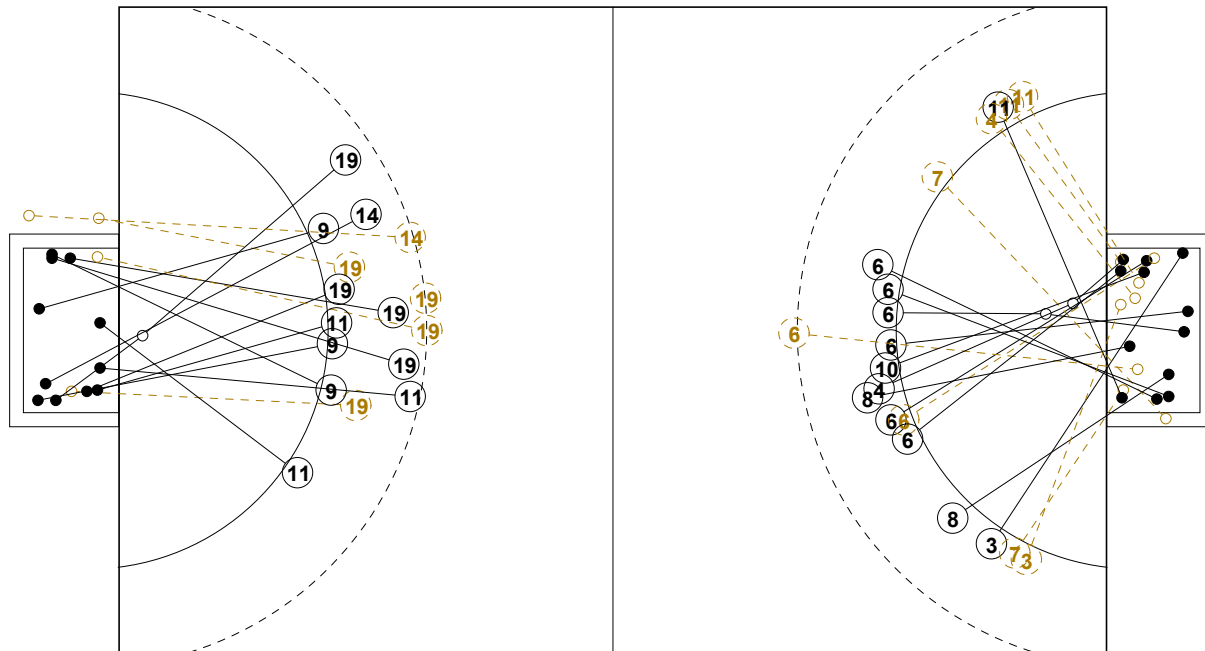

# 2014 WOMEN'S YOUTH WORLD CHAMPIONSHIP IN MKD PICTORIAL MATCH STATISTICS

ROUND 6

MATCH 69

201412069-21-1/1

1st Half  
12 : 13

2nd Half  
22 : 26