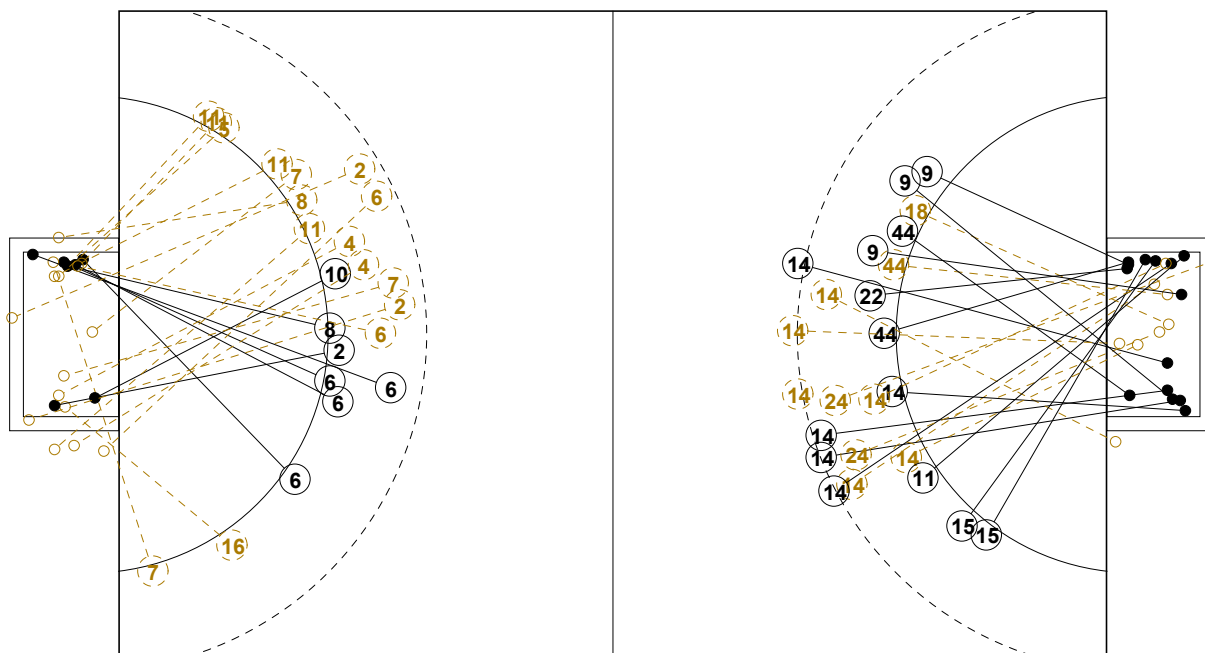

# 2014 WOMEN'S YOUTH WORLD CHAMPIONSHIP IN MKD PICTORIAL MATCH STATISTICS

ROUND 6

MATCH 69

201412069-21-1/1

1st Half  
12 : 13

2nd Half  
22 : 26

## 2014 WOMEN'S YOUTH WORLD CHAMPIONSHIP IN MKD