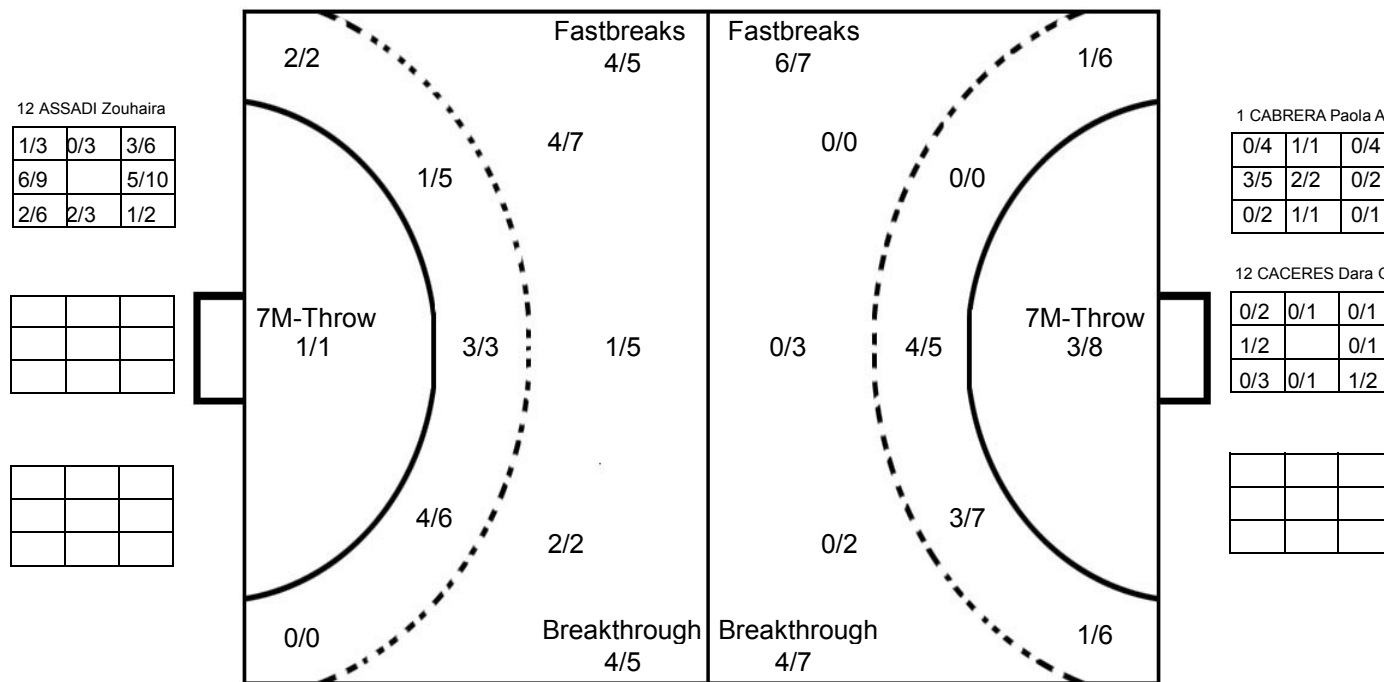

## GOALKEEPER: SAVED/SHOTS

TEAM TOTALS	GOALS	SAVED	MISSED	POST	BLOCKED	TOTAL	RATE(%)
Field Shot		2	1	2		5	0.0%
Line Shot	7	4	1			12	58.3%
Wing Shot	2	10				12	16.7%
Fastbreak	6		1			7	85.7%
Breakthrough	4	1		2		7	57.1%
Free Throw							0.0%
7M-Throw	3	3	2			8	37.5%

2014 WOMEN'S YOUTH WORLD CHAMPIONSHIP IN MKD
MATCH SHOT REPORT

ROUND 6

MATCH 69

201412069-41-1/1

TUNISIA

Table with 8 columns representing players: 1 GDOURA Omaima, 5 TOUIBI Noura, 9 REZGUI Rakia, 11 HAGGUI Sahar, 12 ASSADI Zouhaira, 14 RAGOUBI Rahma, 15 BEN A. Aya, 16 BECHA Rahma, 18 FREDJ Rania, 19 FARHANI Sirine, 20 REZGUI Mariem, 22 BEN A. Siwar, 24 DARDOUR, 44 BEN SOUSSIA Safa. Each player has a 3x3 grid for statistics and a line for Post - Miss - Block.