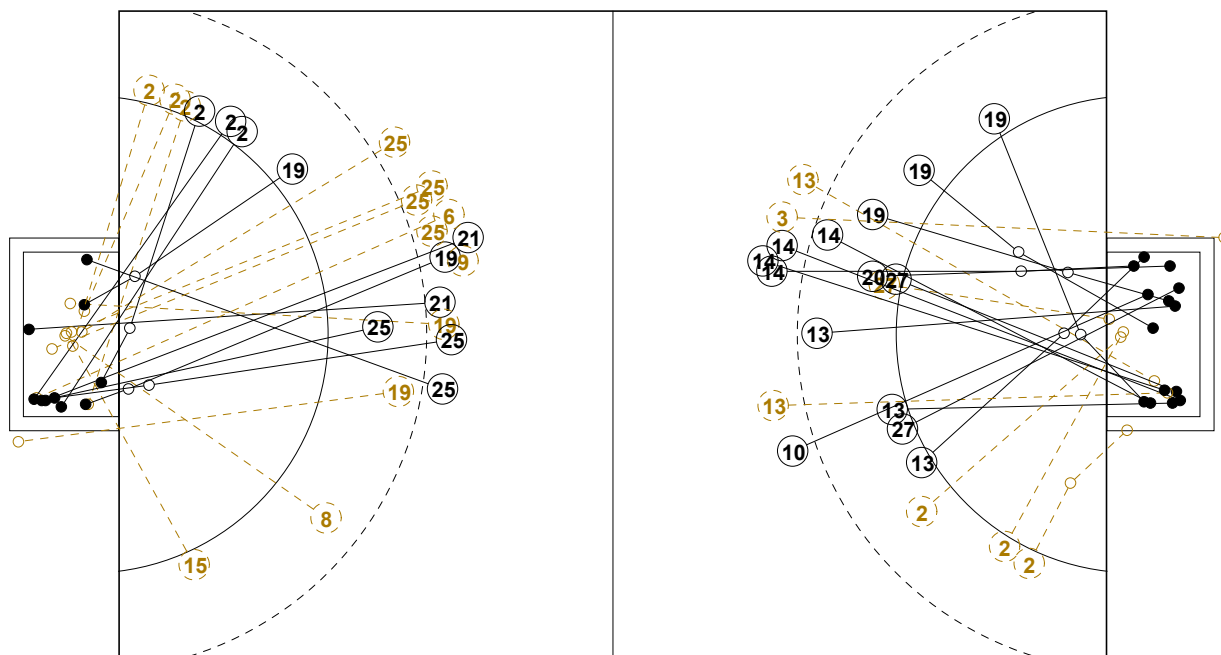

2014 WOMEN'S YOUTH WORLD CHAMPIONSHIP IN MKD PICTORIAL MATCH STATISTICS

ROUND 6

MATCH 67

201412067-21-1/1

1st Half
12 : 12

2nd Half
22 : 28

2014 WOMEN'S YOUTH WORLD CHAMPIONSHIP IN MKD

INDV/TEAM MATCH STATISTICS

OFFICIAL
HANDBALL
YOUTH WOMEN

EIGHTH FINALS
ROUND 6

GROUP X
MATCH 67

201412067-14-1/2
STRUMICA
28/07/2014 18:30

No.	Name	Field Shot	Line Shot	Wing Shot	Fast Brk.	Brk. Thr.	Free Thr.	7m Thr.	Total	Rate %	ASST.	ERR.	WAR.	2'	D+DR	TIME
CROATIA(CRO)																
<i>(COURT PLAYER)</i>																
1	KRMPOTIC Ana									0.0%						00:00:12
2	ZADRAVEC N.			3/6	2/2			1/2	6/10	60,0%		1	1			01:00:00
4	POSAVEC Stela					1/2			1/2	50,0%	1	2				00:44:19
6	SEVALD Sara	0/1	0/1		1/1			1/2	2/5	40,0%			1	1		00:39:28
7	BORAS Anamarija									0.0%						00:00:00
8	CALUSIC Bernarda		0/1			2/2			2/3	66,7%				1		00:34:07
9	PERKOVIC Ana	1/2							1/2	50,0%		1				00:03:36
12	ECIMOVIC Magdalena									0.0%						00:41:34
13	ZAGORSCAK Ena									0.0%			1	1		00:19:42
15	VLASIC Ana			0/1					0/1	0,0%						00:44:49
16	SEBALJ Iva									0.0%						00:18:14
19	KLARIC Andrea	3/5				1/1			4/6	66,7%	1	5				00:45:18
21	LJUBICIC Marija	2/9						0/1	2/10	20,0%	1	2		1		00:34:56
25	PAVKOVIC Andrea	3/7	1/1						4/8	50,0%		4				00:24:58
Total		9/24	1/3	3/7	3/3	4/5		2/5	22/47	46,8%	3	15	3	4		
<i>(GOALKEEPER)</i>																
1	KRMPOTIC Ana							0/1	0/1	0,0%						00:00:12
12	ECIMOVIC Magdalena	2/10	3/4	2/3	2/6	1/3	1/1	0/1	11/28	39,3%						00:41:34
16	SEBALJ Iva	1/3	1/3	1/2	0/2	0/1	0/1	1/2	4/14	28,6%						00:18:14
Total		3/13	4/7	3/5	2/8	1/4	1/2	1/4	15/43	34,9%						

COURT PLAYER: GOALS/SHOTS

GOALKEEPER: SAVED/SHOTS

TEAM TOTALS	GOALS	SAVED	MISSED	POST	BLOCKED	TOTAL	RATE(%)
Field Shot	9	7	2	1	5	24	37,5%
Line Shot	1	2				3	33,3%
Wing Shot	3	4				7	42,9%
Fastbreak	3					3	100,0%
Breakthrough	4	1				5	80,0%
Free Throw							0.0%
7M-Throw	2	2		1		5	40,0%