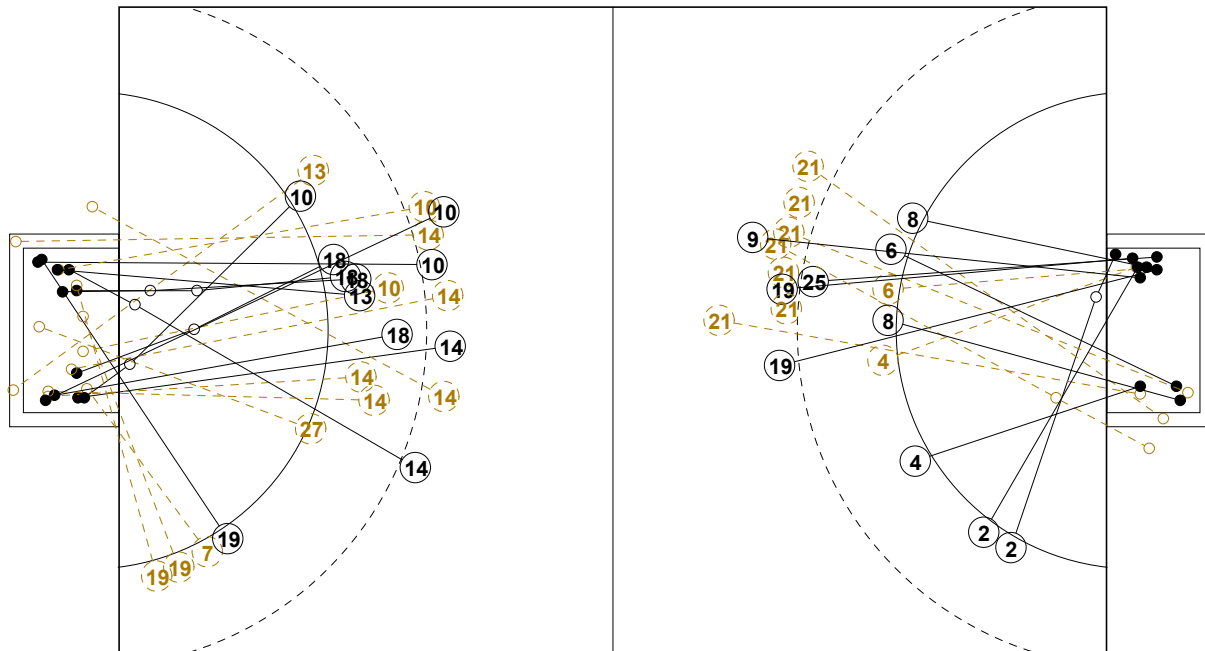

2014 WOMEN'S YOUTH WORLD CHAMPIONSHIP IN MKD PICTORIAL MATCH STATISTICS

ROUND 6

MATCH 67

201412067-21-1/1

1st Half
12 : 12

2nd Half
22 : 28

2014 WOMEN'S YOUTH WORLD CHAMPIONSHIP IN MKD

INDV/TEAM MATCH STATISTICS

OFFICIAL
HANDBALL
YOUTH WOMEN

EIGHTH FINALS
ROUND 6

GROUP X
MATCH 67

201412067-14-1/2
STRUMICA
28/07/2014 18:30

No.	Name	Field Shot	Line Shot	Wing Shot	Fast Brk.	Brk. Thr.	Free Thr.	7m Thr.	Total	Rate %	ASST.	ERR.	WAR.	2'	D+DR	TIME
CROATIA(CRO)																
<i>(COURT PLAYER)</i>																
1	KRMPOTIC Ana									0.0%						00:00:12
2	ZADRAVEC N.			3/6	2/2			1/2	6/10	60,0%		1	1			01:00:00
4	POSAVEC Stela					1/2			1/2	50,0%	1	2				00:44:19
6	SEVALD Sara	0/1	0/1		1/1			1/2	2/5	40,0%			1	1		00:39:28
7	BORAS Anamarija									0.0%						00:00:00
8	CALUSIC Bernarda		0/1			2/2			2/3	66,7%				1		00:34:07
9	PERKOVIC Ana	1/2							1/2	50,0%		1				00:03:36
12	ECIMOVIC Magdalena									0.0%						00:41:34
13	ZAGORSCAK Ena									0.0%			1	1		00:19:42
15	VLASIC Ana			0/1					0/1	0,0%						00:44:49
16	SEBALJ Iva									0.0%						00:18:14
19	KLARIC Andrea	3/5				1/1			4/6	66,7%	1	5				00:45:18
21	LJUBICIC Marija	2/9						0/1	2/10	20,0%	1	2		1		00:34:56
25	PAVKOVIC Andrea	3/7	1/1						4/8	50,0%		4				00:24:58
Total		9/24	1/3	3/7	3/3	4/5		2/5	22/47	46,8%	3	15	3	4		
<i>(GOALKEEPER)</i>																
1	KRMPOTIC Ana							0/1	0/1	0,0%						00:00:12
12	ECIMOVIC Magdalena	2/10	3/4	2/3	2/6	1/3	1/1	0/1	11/28	39,3%						00:41:34
16	SEBALJ Iva	1/3	1/3	1/2	0/2	0/1	0/1	1/2	4/14	28,6%						00:18:14
Total		3/13	4/7	3/5	2/8	1/4	1/2	1/4	15/43	34,9%						

COURT PLAYER: GOALS/SHOTS

GOALKEEPER: SAVED/SHOTS

TEAM TOTALS	GOALS	SAVED	MISSED	POST	BLOCKED	TOTAL	RATE(%)
Field Shot	9	7	2	1	5	24	37,5%
Line Shot	1	2				3	33,3%
Wing Shot	3	4				7	42,9%
Fastbreak	3					3	100,0%
Breakthrough	4	1				5	80,0%
Free Throw							0.0%
7M-Throw	2	2		1		5	40,0%