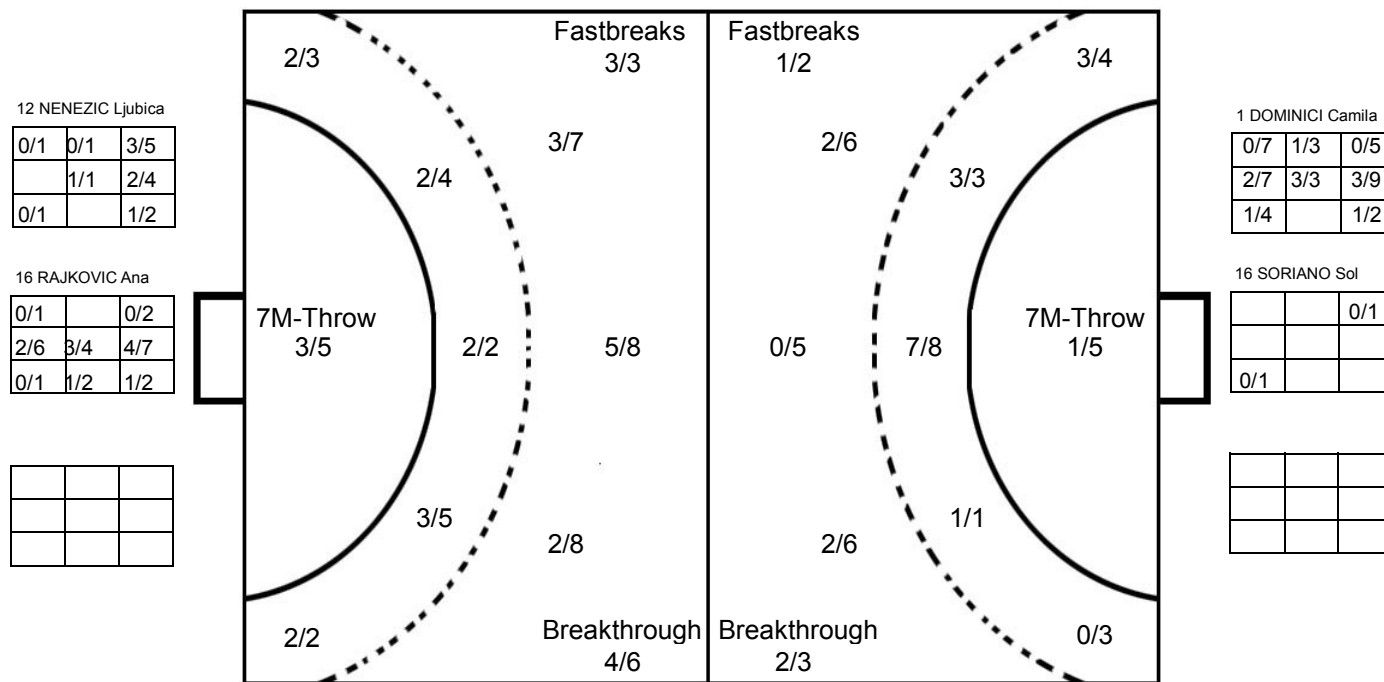

2014 WOMEN'S YOUTH WORLD CHAMPIONSHIP IN MKD MATCH SHOT REPORT

ROUND 6

MATCH 66

201412066-41-1/1

MONTENEGRO

2 BULATOVIC Nina			4 UJKIC Dijana			5 GRBIC Itana			6 ARSENIJEVIC K.			8 RAMUSOVIC Ema			9 PEJOVIC Ivana			10 CAVLOVIC Itana			11 SENIC Vasilisa		
1								3	1														1
2								1						2									
1									1														
Post - 0 Miss - 0 Block - 0			Post - 0 Miss - 1 Block - 0			Post - 1 Miss - 0 Block - 0			Post - 0 Miss - 0 Block - 0			Post - 0 Miss - 0 Block - 0			Post - 0 Miss - 0 Block - 0			Post - 0 Miss - 0 Block - 0					
12 NENEZIC Ljubica			13 BRNOVIC Tatjana			14 PAVICEVIC Ivona			15 PRELEVIC Sladana			16 RAJKOVIC Ana			19 JAUKOVIC Durdina			20 AGOVIC Vanesa			25 MALOVIC Durdina		
								1									1	3	1	1	1	1	1
																	2	1			2		
																	1	1			1		
Post - 0 Miss - 0 Block - 0			Post - 0 Miss - 0 Block - 0			Post - 0 Miss - 0 Block - 0			Post - 0 Miss - 0 Block - 0			Post - 0 Miss - 0 Block - 0			Post - 1 Miss - 1 Block - 1			Post - 0 Miss - 3 Block - 1			Post - 1 Miss - 1 Block - 0		

ARGENTINA

1 DOMINICI Camila			2 URBAN Rosario			3 ROMERO Jesica			4 PIPPO Camila			5 CASASOLA Micaela			8 BONNAZOLA Camila			9 MAZZA Martina			10 SANS Macarena		
								1									1	1		1			
											1										1		1
Post - 0 Miss - 0 Block - 0			Post - 1 Miss - 1 Block - 0			Post - 0 Miss - 0 Block - 0			Post - 0 Miss - 1 Block - 0			Post - 0 Miss - 0 Block - 0			Post - 0 Miss - 0 Block - 0			Post - 0 Miss - 0 Block - 1			Post - 0 Miss - 1 Block - 1		
11 CHIAUZZI Sofia			13 GAVILAN Giuliana			14 MARTINEZ Belen			15 RABINO Eugenia			16 SORIANO Sol			17 OLMEDO Daniela			20 CARLETTI Maira					
			1	1	1													1		1			
			2	1	2													1		1			
Post - 0 Miss - 0 Block - 0			Post - 0 Miss - 0 Block - 0			Post - 0 Miss - 0 Block - 0			Post - 0 Miss - 0 Block - 0			Post - 0 Miss - 0 Block - 0			Post - 0 Miss - 0 Block - 0			Post - 0 Miss - 0 Block - 0