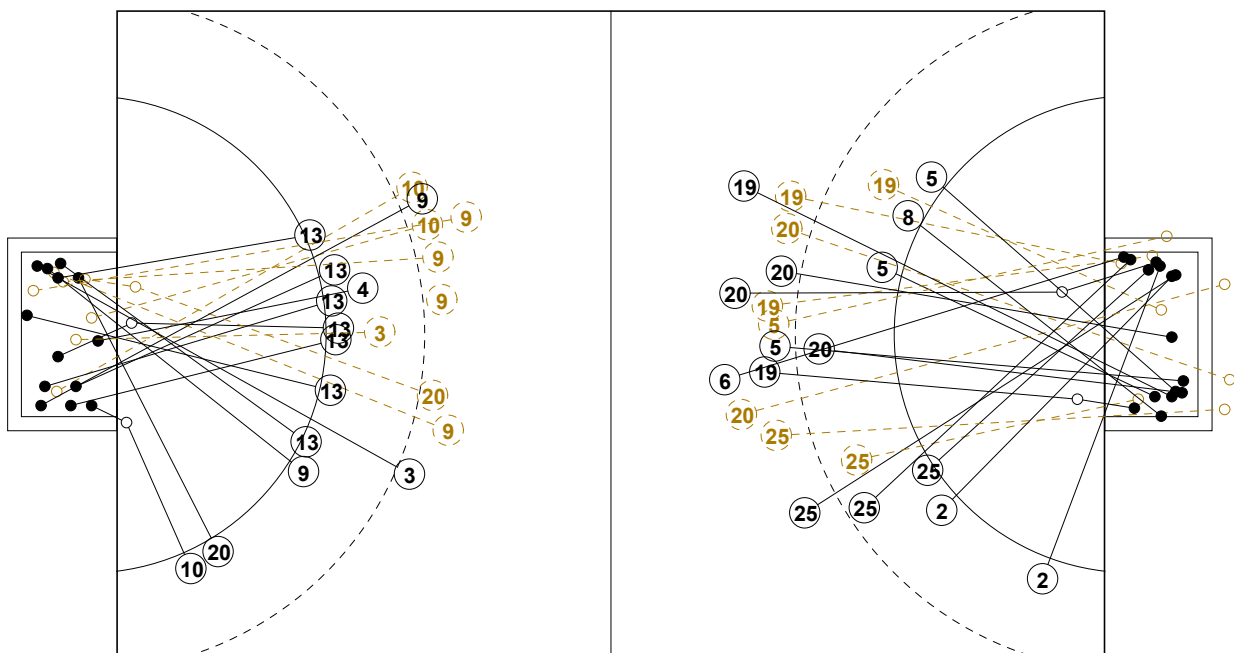

2014 WOMEN'S YOUTH WORLD CHAMPIONSHIP IN MKD PICTORIAL MATCH STATISTICS

ROUND 6

MATCH 66

201412066-21-1/1

1st Half
13 : 8

2nd Half
22 : 31

2014 WOMEN'S YOUTH WORLD CHAMPIONSHIP IN MKD

INDV/TEAM MATCH STATISTICS

OFFICIAL
HANDBALL
YOUTH WOMEN

EIGHTH FINALS
ROUND 6

GROUP X
MATCH 66

201412066-14-1/2
STRUMICA
28/07/2014 16:15

No.	Name	Field Shot	Line Shot	Wing Shot	Fast Brk.	Brk. Thr.	Free Thr.	7m Thr.	Total	Rate %	ASST.	ERR.	WAR.	2'	D+DR	TIME
MONTENEGRO(MNE)																
<i>(COURT PLAYER)</i>																
2	BULATOVIC Nina			2/2	2/2				4/4	100%				1		00:50:19
4	UJKIC Dijana			0/1					0/1	0,0%						00:10:52
5	GRBIC Itana	1/2	1/2		1/1	1/1			4/6	66,7%	2	1				00:50:10
6	ARSENIJEVIC K.	1/1						1/1	2/2	100%						00:06:40
8	RAMUSOVIC Ema		2/4						2/4	50,0%				2		00:24:25
9	PEJOVIC Ivana									0,0%						00:00:00
10	CAVLOVIC Itana									0,0%						00:07:23
11	SENIC Vasilisa		1/1						1/1	100%		2	1			00:24:43
12	NENEZIC Ljubica									0,0%						00:14:48
13	BRNOVIC Tatjana									0,0%						00:01:53
14	PAVICEVIC Ivona			1/1					1/1	100%						00:11:26
15	PRELEVIC Sladana									0,0%						00:00:00
16	RAJKOVIC Ana									0,0%		2				00:45:12
19	JAUKOVIC Durdina	2/8		1/1		1/3		0/1	4/13	30,8%	2		1	1		00:54:43
20	AGOVIC Vanesa	4/8				1/1		2/2	7/11	63,6%	3	1				00:57:18
25	MALOVIC Durdina	2/4	3/4			1/1		0/1	6/10	60,0%	3	4	1	2		00:50:36
Total		10/23	7/11	4/5	3/3	4/6		3/5	31/53	58,5%	10	10	3	6		
<i>(GOALKEEPER)</i>																
12	NENEZIC Ljubica	2/4	1/4	0/1		0/1	1/1	3/4	7/15	46,7%						00:14:48
16	RAJKOVIC Ana	6/8	0/8	2/4	1/2	1/2		1/1	11/25	44,0%		2				00:45:12
Total		8/12	1/12	2/5	1/2	1/3	1/1	4/5	18/40	45,0%		2				

COURT PLAYER: GOALS/SHOTS

GOALKEEPER: SAVED/SHOTS

TEAM TOTALS	GOALS	SAVED	MISSED	POST	BLOCKED	TOTAL	RATE(%)
Field Shot	10	4	4	3	2	23	43,5%
Line Shot	7	4				11	63,6%
Wing Shot	4		1			5	80,0%
Fastbreak	3					3	100,0%
Breakthrough	4	1	1			6	66,7%
Free Throw							0,0%
7M-Throw	3	2				5	60,0%