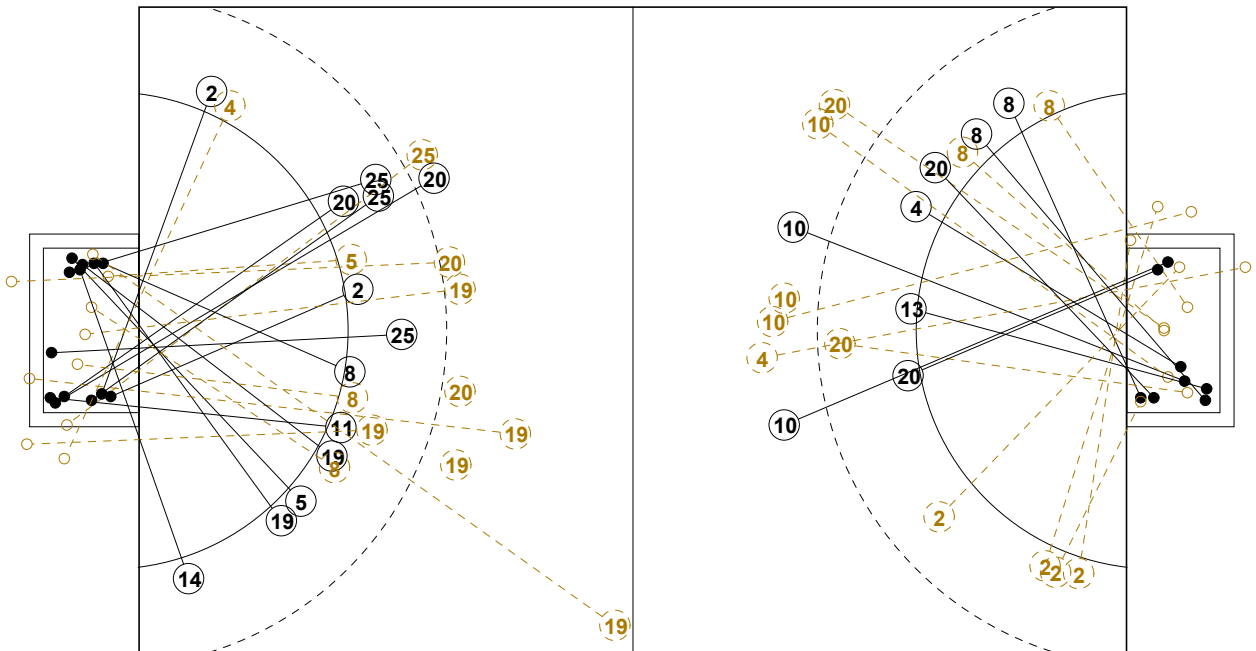

2014 WOMEN'S YOUTH WORLD CHAMPIONSHIP IN MKD PICTORIAL MATCH STATISTICS

ROUND 6

MATCH 66

201412066-21-1/1

1st Half
13 : 8

2nd Half
22 : 31

2014 WOMEN'S YOUTH WORLD CHAMPIONSHIP IN MKD

INDV/TEAM MATCH STATISTICS

OFFICIAL
HANDBALL
YOUTH WOMEN

EIGHTH FINALS
ROUND 6

GROUP X
MATCH 66

201412066-14-1/2
STRUMICA
28/07/2014 16:15

No.	Name	Field Shot	Line Shot	Wing Shot	Fast Brk.	Brk. Thr.	Free Thr.	7m Thr.	Total	Rate %	ASST.	ERR.	WAR.	2'	D+DR	TIME
MONTENEGRO(MNE)																
<i>(COURT PLAYER)</i>																
2	BULATOVIC Nina			2/2	2/2				4/4	100%				1		00:50:19
4	UJKIC Dijana			0/1					0/1	0,0%						00:10:52
5	GRBIC Itana	1/2	1/2		1/1	1/1			4/6	66,7%	2	1				00:50:10
6	ARSENIJEVIC K.	1/1						1/1	2/2	100%						00:06:40
8	RAMUSOVIC Ema		2/4						2/4	50,0%				2		00:24:25
9	PEJOVIC Ivana									0,0%						00:00:00
10	CAVLOVIC Itana									0,0%						00:07:23
11	SENIC Vasilisa		1/1						1/1	100%		2	1			00:24:43
12	NENEZIC Ljubica									0,0%						00:14:48
13	BRNOVIC Tatjana									0,0%						00:01:53
14	PAVICEVIC Ivona			1/1					1/1	100%						00:11:26
15	PRELEVIC Sladana									0,0%						00:00:00
16	RAJKOVIC Ana									0,0%		2				00:45:12
19	JAUKOVIC Durdina	2/8		1/1		1/3		0/1	4/13	30,8%	2		1	1		00:54:43
20	AGOVIC Vanesa	4/8				1/1		2/2	7/11	63,6%	3	1				00:57:18
25	MALOVIC Durdina	2/4	3/4			1/1		0/1	6/10	60,0%	3	4	1	2		00:50:36
Total		10/23	7/11	4/5	3/3	4/6		3/5	31/53	58,5%	10	10	3	6		
<i>(GOALKEEPER)</i>																
12	NENEZIC Ljubica	2/4	1/4	0/1		0/1	1/1	3/4	7/15	46,7%						00:14:48
16	RAJKOVIC Ana	6/8	0/8	2/4	1/2	1/2		1/1	11/25	44,0%		2				00:45:12
Total		8/12	1/12	2/5	1/2	1/3	1/1	4/5	18/40	45,0%		2				

COURT PLAYER: GOALS/SHOTS

GOALKEEPER: SAVED/SHOTS

TEAM TOTALS	GOALS	SAVED	MISSED	POST	BLOCKED	TOTAL	RATE(%)
Field Shot	10	4	4	3	2	23	43,5%
Line Shot	7	4				11	63,6%
Wing Shot	4		1			5	80,0%
Fastbreak	3					3	100,0%
Breakthrough	4	1	1			6	66,7%
Free Throw							0,0%
7M-Throw	3	2				5	60,0%