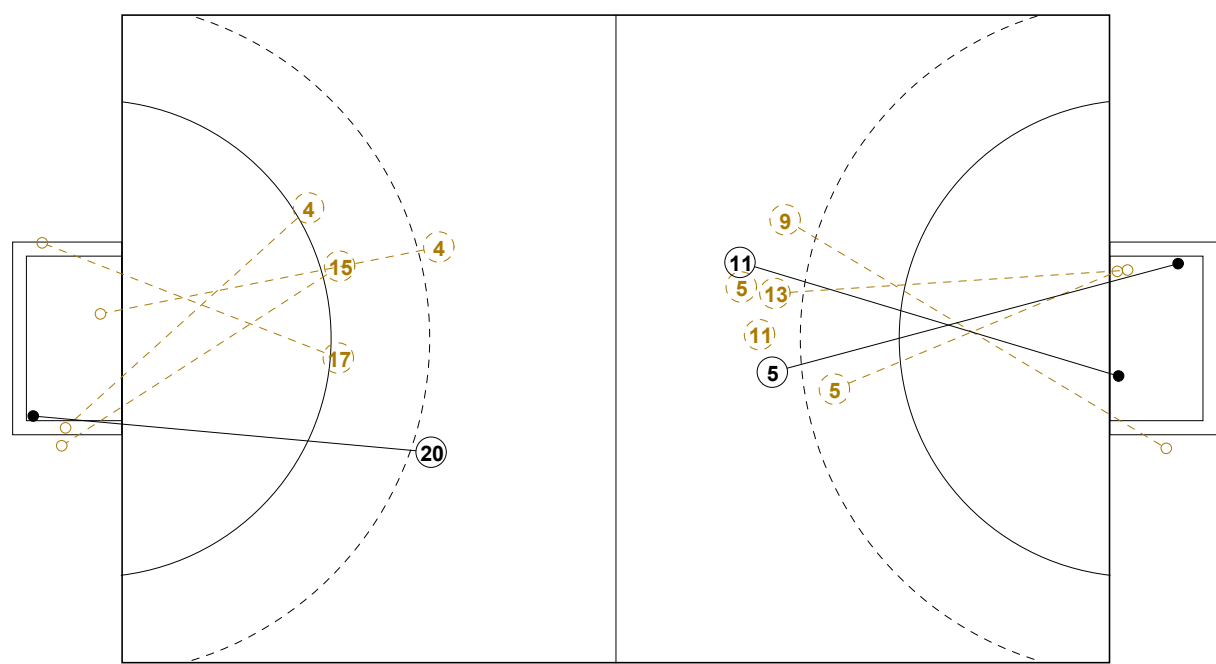

2014 WOMEN'S YOUTH WORLD CHAMPIONSHIP IN MKD PICTORIAL MATCH STATISTICS

ROUND 6

MATCH 65

201412065-21-1/1