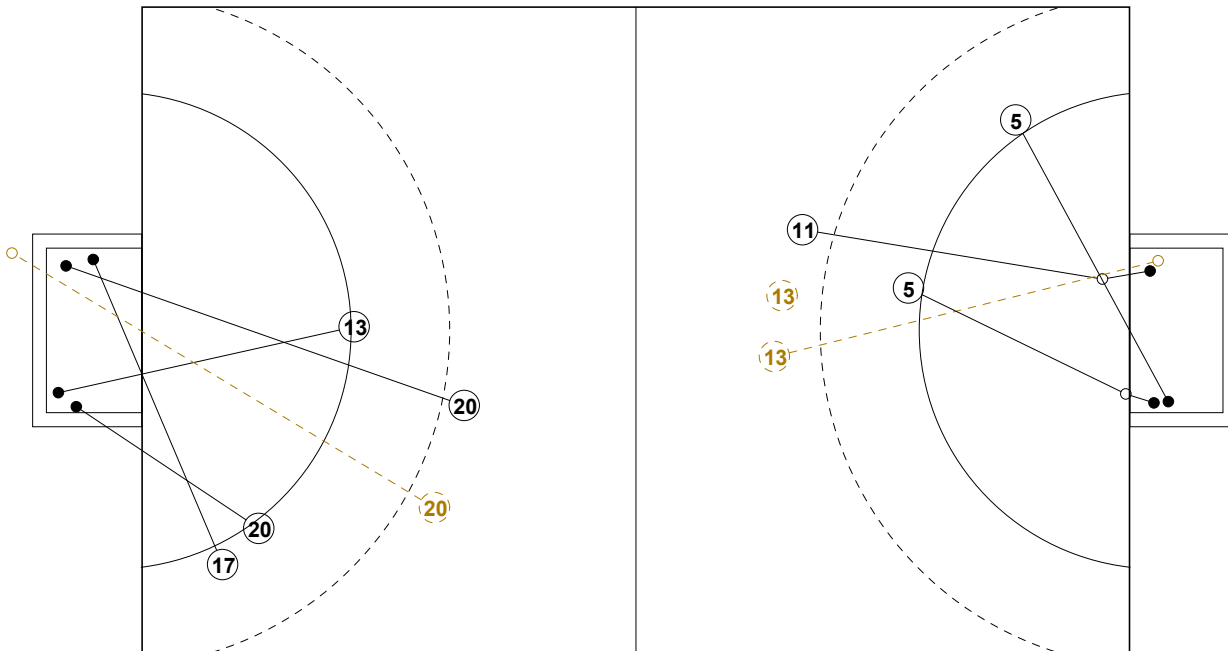

2014 WOMEN'S YOUTH WORLD CHAMPIONSHIP IN MKD PICTORIAL MATCH STATISTICS

ROUND 6

MATCH 65

201412065-21-1/1

Extra 1-1
32 : 32

Extra 1-2
33 : 33

2014 WOMEN'S YOUTH WORLD CHAMPIONSHIP IN MKD PICTORIAL MATCH STATISTICS