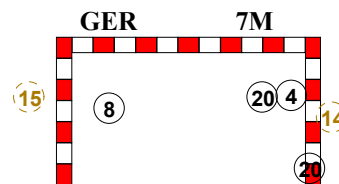

7M-Throw
39 : 40