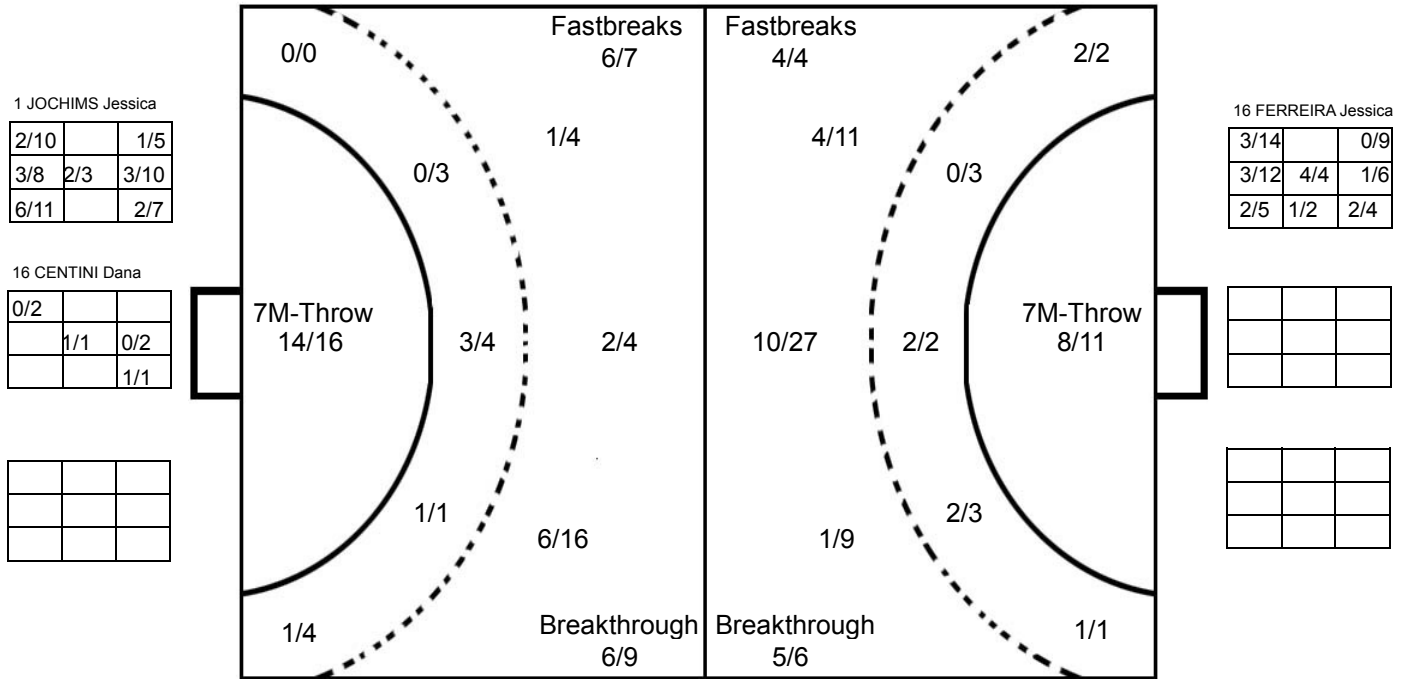

2014 WOMEN'S YOUTH WORLD CHAMPIONSHIP IN MKD
MATCH SHOT REPORT

ROUND 6

MATCH 65

201412065-41-1/1

GERMANY

Table listing player statistics for Germany, including names like JOCHIMS Jessica, KORNER Josephine, and RODE Joanna, with columns for goals, misses, and blocks.

PORTUGAL

Table listing player statistics for Portugal, including names like NUNES Nadia, JESUS Frederica, and FERREIRA Jessica, with columns for goals, misses, and blocks.