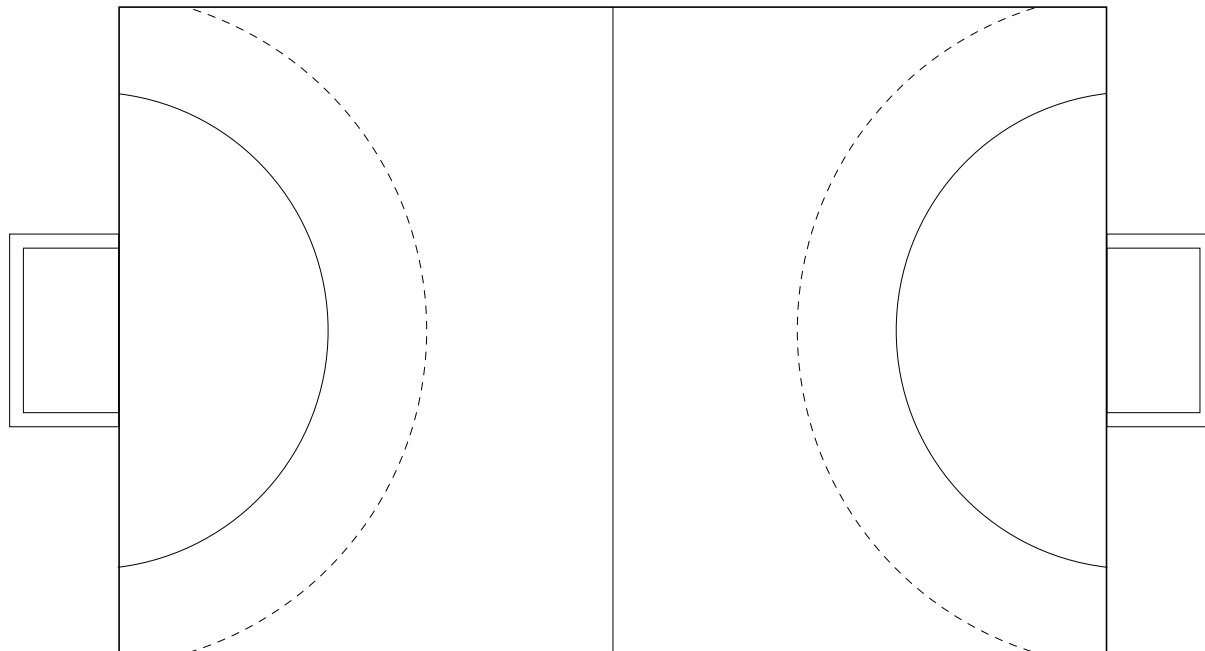

2014 WOMEN'S YOUTH WORLD CHAMPIONSHIP IN MKD PICTORIAL MATCH STATISTICS

ROUND 6

MATCH 65

201412065-21-1/1