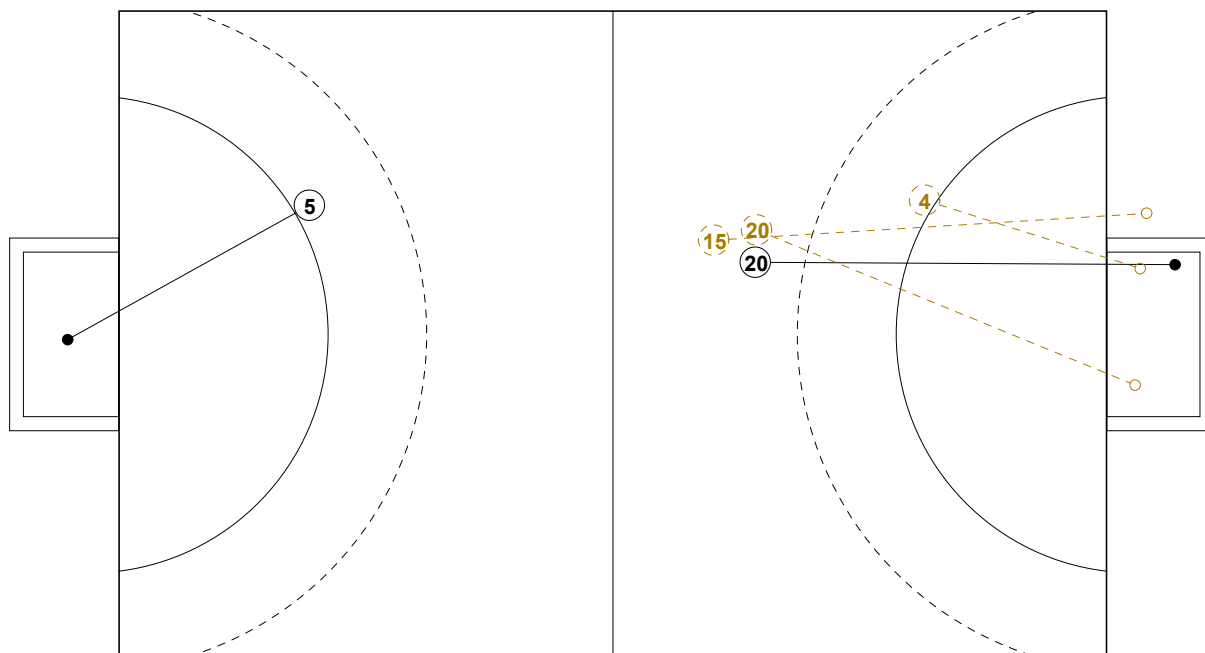

2014 WOMEN'S YOUTH WORLD CHAMPIONSHIP IN MKD PICTORIAL MATCH STATISTICS

ROUND 6

MATCH 65

201412065-21-1/1

Extra 1-1
32 : 32

Extra 1-2
33 : 33

2014 WOMEN'S YOUTH WORLD CHAMPIONSHIP IN MKD PICTORIAL MATCH STATISTICS