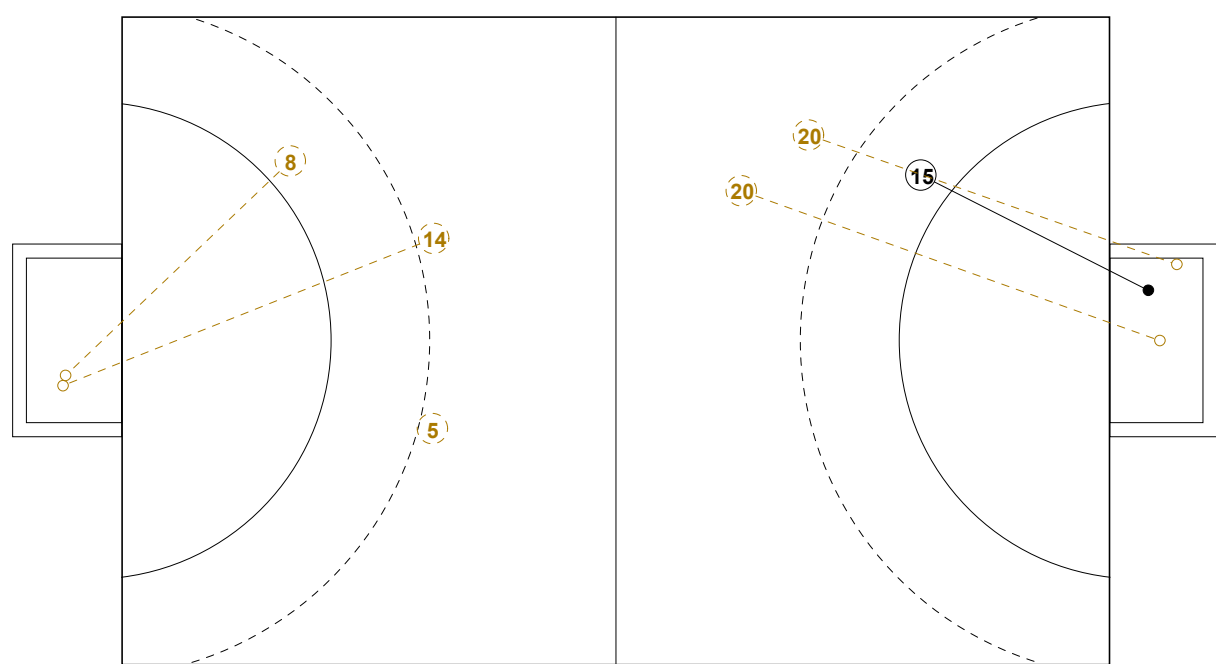

Extra 2-1
35 : 35