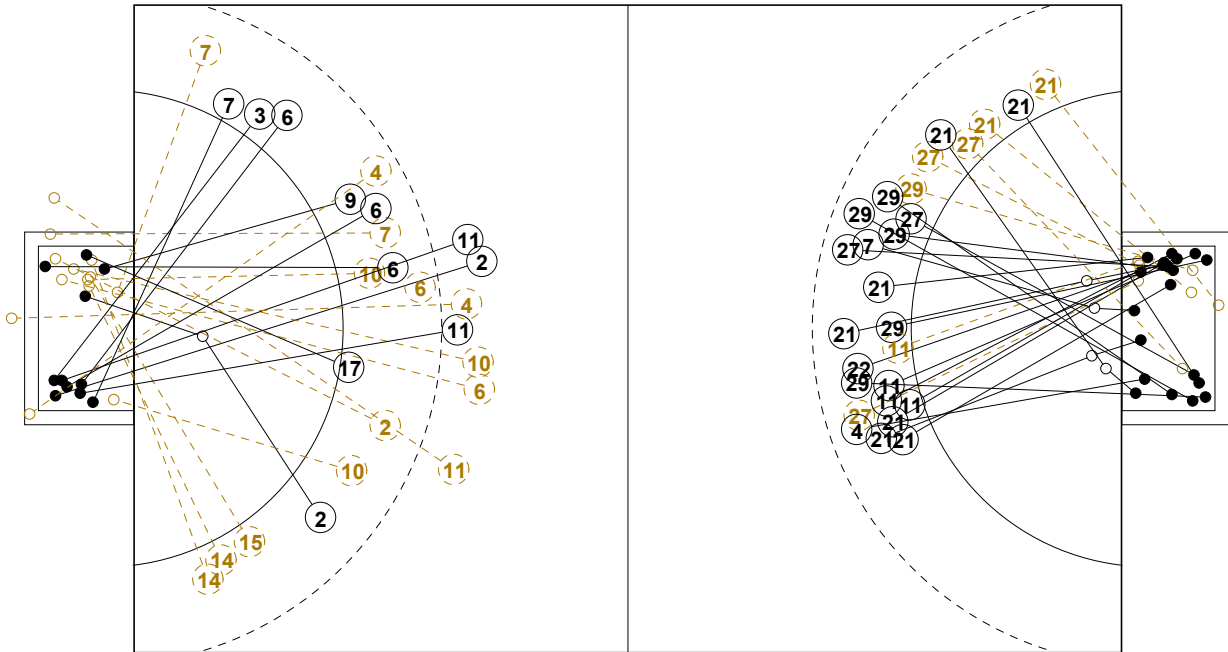

2014 WOMEN'S YOUTH WORLD CHAMPIONSHIP IN MKD PICTORIAL MATCH STATISTICS

ROUND 6

MATCH 64

201412064-21-1/1

1st Half
12 : 22

2nd Half
42 : 34

2014 WOMEN'S YOUTH WORLD CHAMPIONSHIP IN MKD

INDV/TEAM MATCH STATISTICS