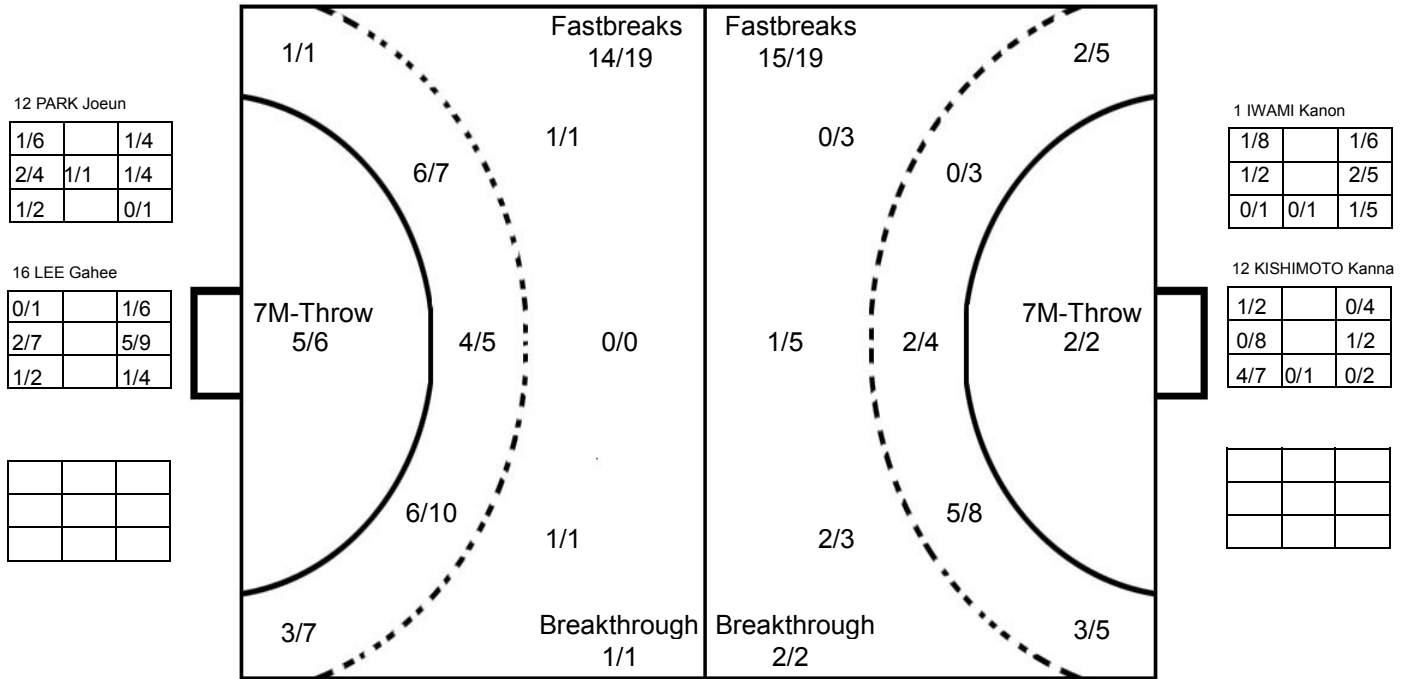

COURT PLAYER: GOALS/SHOTS

GOALKEEPER: SAVED/SHOTS

| TEAM TOTALS | GOALS | SAVED | MISSED | POST | BLOCKED | TOTAL | RATE(%) |
|--------------|-------|-------|--------|------|---------|-------|---------|
| Field Shot | 3 | 4 | 3 | 1 | | 11 | 27.3% |
| Line Shot | 7 | 6 | | 1 | 1 | 15 | 46.7% |
| Wing Shot | 5 | 5 | | | | 10 | 50.0% |
| Fastbreak | 15 | 2 | | 1 | 1 | 19 | 78.9% |
| Breakthrough | 2 | | | | | 2 | 100.0% |
| Free Throw | | | | | | | 0.0% |
| 7M-Throw | 2 | | | | | 2 | 100.0% |

2014 WOMEN'S YOUTH WORLD CHAMPIONSHIP IN MKD
MATCH SHOT REPORT

ROUND 6

MATCH 64

201412064-41-1/1

KOREA

Player statistics table for Korea including players like CHUN Hyesu, LEE Seolhwa, PARK Junhee, etc., with columns for goals, assists, and blocks.