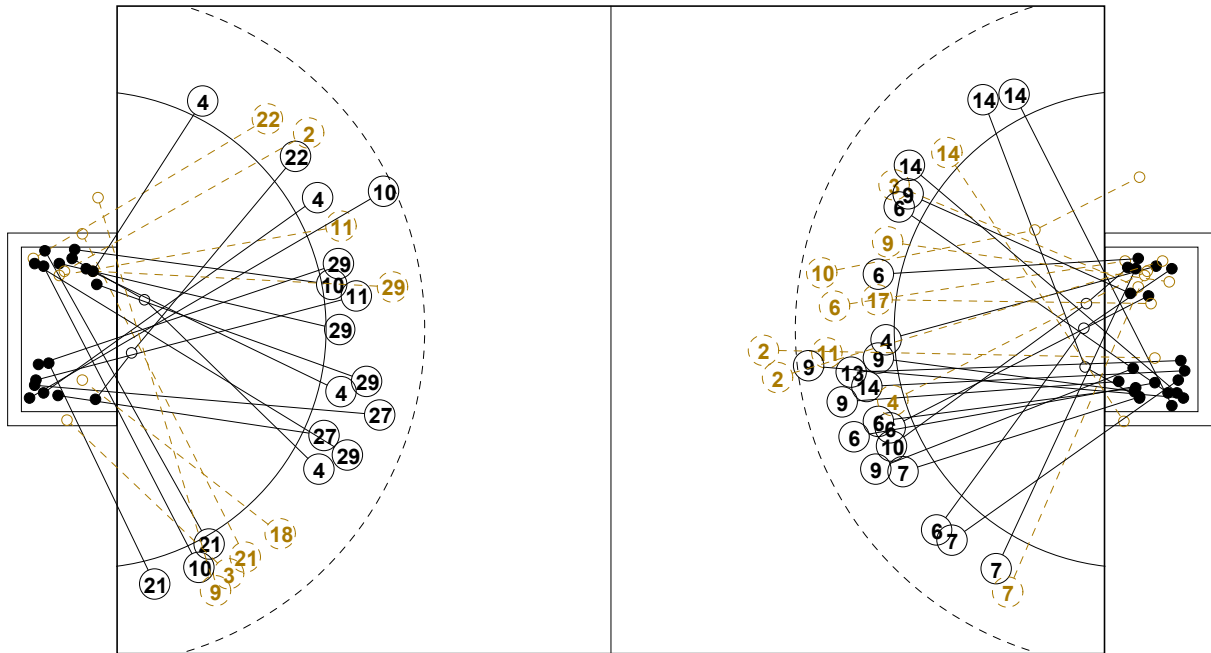

2014 WOMEN'S YOUTH WORLD CHAMPIONSHIP IN MKD PICTORIAL MATCH STATISTICS

ROUND 6

MATCH 64

201412064-21-1/1

1st Half
12 : 22

2nd Half
42 : 34

2014 WOMEN'S YOUTH WORLD CHAMPIONSHIP IN MKD

INDV/TEAM MATCH STATISTICS