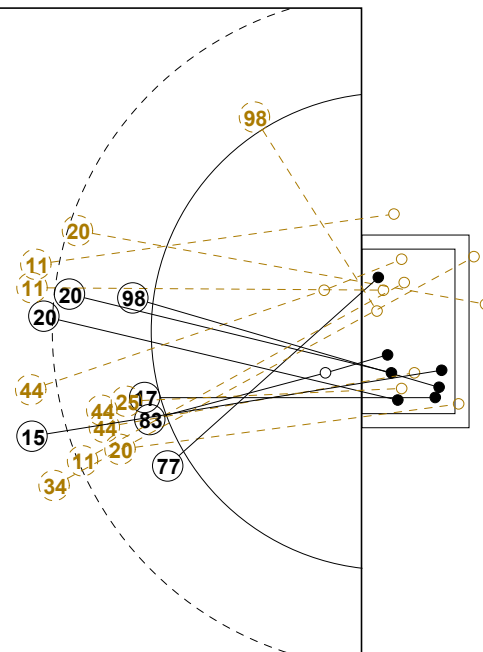

# 2014 WOMEN'S YOUTH WORLD CHAMPIONSHIP IN MKD PICTORIAL MATCH STATISTICS

ROUND 6

MATCH 62

201412062-21-1/1

1st Half  
17 : 9

2nd Half  
21 : 25

## 2014 WOMEN'S YOUTH WORLD CHAMPIONSHIP IN MKD