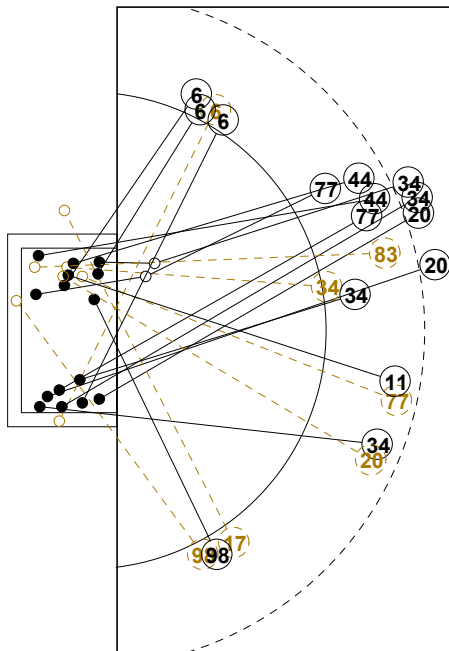

# 2014 WOMEN'S YOUTH WORLD CHAMPIONSHIP IN MKD PICTORIAL MATCH STATISTICS

ROUND 6

MATCH 62

201412062-21-1/1

1st Half  
17 : 9

2nd Half  
21 : 25

## 2014 WOMEN'S YOUTH WORLD CHAMPIONSHIP IN MKD

### INDV/TEAM MATCH STATISTICS

OFFICIAL  
HANDBALL  
YOUTH WOMEN

EIGHTH FINALS  
ROUND 6

GROUP X  
MATCH 62

201412062-14-1/2  
OHRID  
28/07/2014 16:15

No.	Name	Field Shot	Line Shot	Wing Shot	Fast Brk.	Brk. Thr.	Free Thr.	7m Thr.	Total	Rate %	ASST.	ERR.	WAR.	2'	D+DR	TIME
<b>SWEDEN(SWE)</b>																
<i>(COURT PLAYER)</i>																
1	CHADDAD Joumana									0.0%						00:17:05
2	OHRTORP Hanna									0.0%						00:00:00
3	EKENMAN-F. Emma		0/1	3/5	0/1			4/4	7/11	63.6%						00:50:03
4	KALLHAGE Evelina									0.0%						00:04:55
5	HVENFELT Sofia									0.0%		1	1	1		00:32:50
6	STRAND Sara		3/3						3/3	100%						00:30:22
7	BARDIS Julia		0/1		1/1				1/2	50.0%		1				00:44:20
9	MELLEGARD Olivia	1/2	1/3	0/1	2/2				4/8	50.0%	1	1				00:48:19
10	JOHANSSON E.									0.0%		2				00:19:00
11	FIEDOROWICZ S.									0.0%						00:00:00
12	JOHNSON Emma									0.0%						00:22:19
13	OLOFSSON Sara									0.0%	1	1				00:10:39
14	SANDELL Julia	1/4	0/1		1/2				2/7	28.6%		3	1			00:25:16
16	BORJESSON Sofie									0.0%		1				00:20:36
17	BLOMSTRAND Hanna	1/3	1/1						2/4	50.0%	1	4		1		00:44:00
19	JOHANSSON Anna		1/3			1/2			2/5	40.0%		8	1	1		00:48:59
<b>Total</b>		3/9	6/13	3/6	4/6	1/2		4/4	21/40	52.5%	3	22	3	3		
<i>(GOALKEEPER)</i>																
1	CHADDAD Joumana	1/7		1/2	1/1			0/1	3/11	27.3%						00:17:05
12	JOHNSON Emma	2/7	0/2	0/3	1/2				3/14	21.4%						00:22:19
16	BORJESSON Sofie	2/2	1/3		0/1	0/1	1/1	0/2	4/10	40.0%		1				00:20:36
<b>Total</b>		5/16	1/5	1/5	2/4	0/1	1/1	0/3	10/35	28.6%		1				