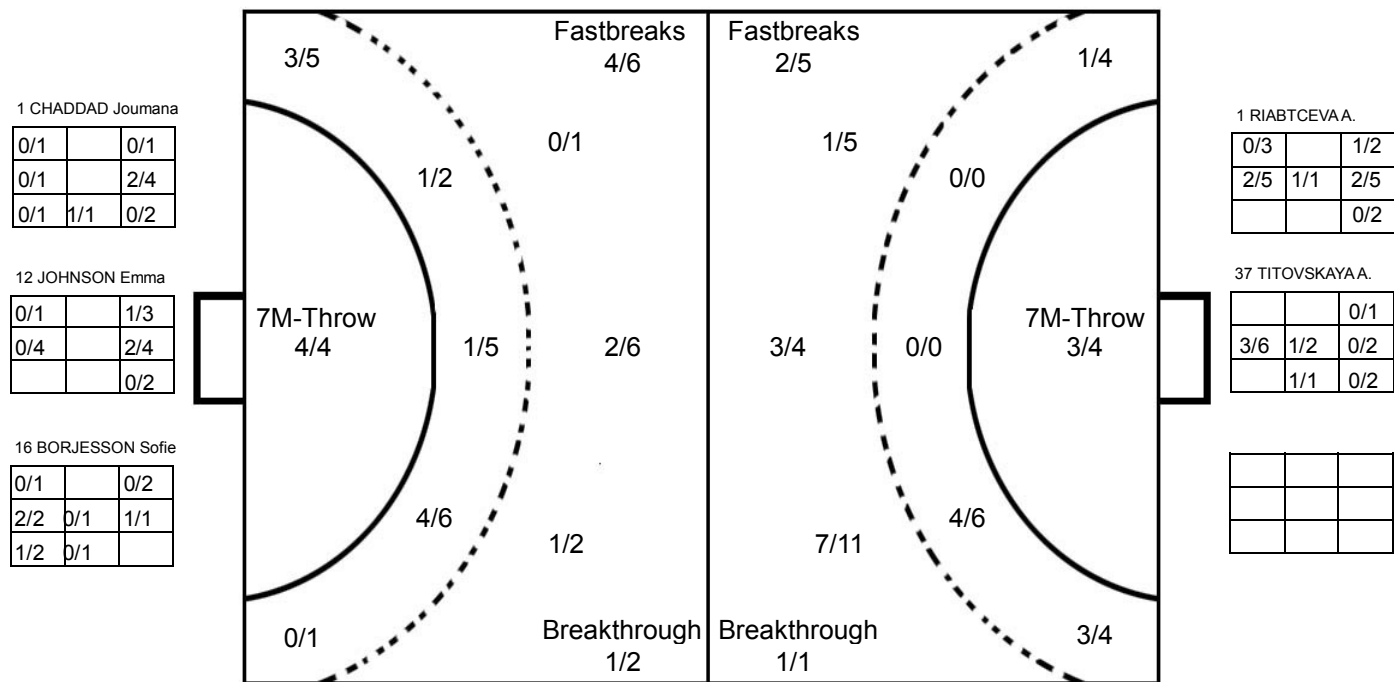

2014 WOMEN'S YOUTH WORLD CHAMPIONSHIP IN MKD MATCH SHOT REPORT

ROUND 6

MATCH 62

201412062-41-1/1

SWEDEN

1 CHADDAD Joumana	2 OHRTORP Hanna	3 EKENMAN-F. Emma	4 KALLHAGE Evelina	5 HVENFELT Sofia	6 STRAND Sara	7 BARDIS Julia	9 MELLEGARD Olivia
<table border="1" style="width: 100%; height: 40px;"><tr><td></td><td></td><td></td></tr><tr><td></td><td></td><td></td></tr><tr><td></td><td></td><td></td></tr></table>	<table border="1" style="width: 100%; height: 40px;"><tr><td></td><td></td><td></td></tr><tr><td></td><td></td><td></td></tr><tr><td></td><td></td><td></td></tr></table>	<table border="1" style="width: 100%; height: 40px;"><tr><td>1</td><td></td><td></td></tr><tr><td>3</td><td></td><td>1</td></tr><tr><td></td><td></td><td>2</td></tr></table>	<table border="1" style="width: 100%; height: 40px;"><tr><td></td><td></td><td></td></tr><tr><td></td><td></td><td></td></tr><tr><td></td><td></td><td></td></tr></table>	<table border="1" style="width: 100%; height: 40px;"><tr><td></td><td></td><td></td></tr><tr><td></td><td></td><td></td></tr><tr><td></td><td></td><td></td></tr></table>	<table border="1" style="width: 100%; height: 40px;"><tr><td>2</td><td></td><td></td></tr><tr><td></td><td>1</td><td></td></tr><tr><td></td><td></td><td></td></tr></table>	<table border="1" style="width: 100%; height: 40px;"><tr><td></td><td></td><td></td></tr><tr><td></td><td></td><td></td></tr><tr><td></td><td></td><td>1</td></tr></table>	<table border="1" style="width: 100%; height: 40px;"><tr><td></td><td></td><td>1</td></tr><tr><td></td><td></td><td>2</td></tr><tr><td></td><td></td><td></td></tr></table>
Post - 0 Miss - 0 Block - 0	Post - 0 Miss - 0 Block - 0	Post - 1 Miss - 1 Block - 0	Post - 0 Miss - 0 Block - 0	Post - 0 Miss - 0 Block - 0	Post - 0 Miss - 0 Block - 0	Post - 0 Miss - 0 Block - 0	Post - 1 Miss - 0 Block - 1
10 JOHANSSON E.	11 FIEDOROWICZ S.	12 JOHNSON Emma	13 OLOFSSON Sara	14 SANDELL Julia	16 BORJESSON Sofie	17 BLOMSTRAND	19 JOHANSSON Anna
<table border="1" style="width: 100%; height: 40px;"><tr><td></td><td></td><td></td></tr><tr><td></td><td></td><td></td></tr><tr><td></td><td></td><td></td></tr></table>	<table border="1" style="width: 100%; height: 40px;"><tr><td></td><td></td><td></td></tr><tr><td></td><td></td><td></td></tr><tr><td></td><td></td><td></td></tr></table>	<table border="1" style="width: 100%; height: 40px;"><tr><td></td><td></td><td></td></tr><tr><td></td><td></td><td></td></tr><tr><td></td><td></td><td></td></tr></table>	<table border="1" style="width: 100%; height: 40px;"><tr><td></td><td></td><td></td></tr><tr><td></td><td></td><td></td></tr><tr><td></td><td></td><td></td></tr></table>	<table border="1" style="width: 100%; height: 40px;"><tr><td></td><td></td><td>1</td></tr><tr><td></td><td></td><td>1</td></tr><tr><td></td><td></td><td></td></tr></table>	<table border="1" style="width: 100%; height: 40px;"><tr><td></td><td></td><td></td></tr><tr><td></td><td></td><td></td></tr><tr><td></td><td></td><td></td></tr></table>	<table border="1" style="width: 100%; height: 40px;"><tr><td></td><td></td><td></td></tr><tr><td></td><td></td><td>2</td></tr><tr><td></td><td></td><td></td></tr></table>	<table border="1" style="width: 100%; height: 40px;"><tr><td></td><td></td><td></td></tr><tr><td></td><td></td><td>1</td></tr><tr><td></td><td></td><td>1</td></tr></table>
Post - 0 Miss - 0 Block - 0	Post - 0 Miss - 0 Block - 0	Post - 0 Miss - 0 Block - 0	Post - 0 Miss - 0 Block - 0	Post - 0 Miss - 0 Block - 1	Post - 0 Miss - 0 Block - 0	Post - 0 Miss - 1 Block - 0	Post - 1 Miss - 0 Block - 1

RUSSIAN

1 RIABTCEVA A.	4 SABIROVA Karina	6 LIKHACH Kristina	11 SUSLOVA A.	14 KIPRIGINA V.	15 VYDRINA Liudmila	17 BELIKOVA Daria	20 GOLIKOVA Yulia
<table border="1" style="width: 100%; height: 40px;"><tr><td></td><td></td><td></td></tr><tr><td></td><td></td><td></td></tr><tr><td></td><td></td><td></td></tr></table>	<table border="1" style="width: 100%; height: 40px;"><tr><td></td><td></td><td></td></tr><tr><td></td><td></td><td></td></tr><tr><td></td><td></td><td></td></tr></table>	<table border="1" style="width: 100%; height: 40px;"><tr><td>1</td><td></td><td>1</td></tr><tr><td></td><td></td><td>1</td></tr><tr><td></td><td></td><td></td></tr></table>	<table border="1" style="width: 100%; height: 40px;"><tr><td></td><td></td><td>1</td></tr><tr><td></td><td></td><td></td></tr><tr><td></td><td></td><td></td></tr></table>	<table border="1" style="width: 100%; height: 40px;"><tr><td></td><td></td><td></td></tr><tr><td></td><td></td><td></td></tr><tr><td></td><td></td><td>1</td></tr></table>	<table border="1" style="width: 100%; height: 40px;"><tr><td></td><td></td><td>1</td></tr><tr><td></td><td></td><td></td></tr><tr><td></td><td></td><td></td></tr></table>	<table border="1" style="width: 100%; height: 40px;"><tr><td></td><td></td><td>1</td></tr><tr><td></td><td></td><td></td></tr><tr><td></td><td></td><td></td></tr></table>	<table border="1" style="width: 100%; height: 40px;"><tr><td>1</td><td></td><td></td></tr><tr><td></td><td></td><td>1</td></tr><tr><td>1</td><td></td><td>1</td></tr></table>
Post - 0 Miss - 0 Block - 0	Post - 0 Miss - 0 Block - 0	Post - 1 Miss - 0 Block - 0	Post - 0 Miss - 1 Block - 0	Post - 0 Miss - 0 Block - 0	Post - 0 Miss - 0 Block - 0	Post - 0 Miss - 1 Block - 0	Post - 1 Miss - 1 Block - 0
25 SISENOVA Karina	34 MALASHENKO E.	37 TITOVSKAYA A.	44 VERNIGOROVA V.	50 STARSHOVA A.	77 FROLOVA Y.	83 ZAKHAROVA T.	98 MARKOVA Yulia
<table border="1" style="width: 100%; height: 40px;"><tr><td></td><td></td><td></td></tr><tr><td></td><td></td><td></td></tr><tr><td></td><td></td><td></td></tr></table>	<table border="1" style="width: 100%; height: 40px;"><tr><td>2</td><td></td><td></td></tr><tr><td>3</td><td>1</td><td></td></tr><tr><td></td><td></td><td>1</td></tr></table>	<table border="1" style="width: 100%; height: 40px;"><tr><td></td><td></td><td></td></tr><tr><td></td><td></td><td></td></tr><tr><td></td><td></td><td></td></tr></table>	<table border="1" style="width: 100%; height: 40px;"><tr><td></td><td></td><td>1</td></tr><tr><td></td><td></td><td>1</td></tr><tr><td></td><td></td><td></td></tr></table>	<table border="1" style="width: 100%; height: 40px;"><tr><td></td><td></td><td></td></tr><tr><td></td><td></td><td></td></tr><tr><td></td><td></td><td></td></tr></table>	<table border="1" style="width: 100%; height: 40px;"><tr><td></td><td></td><td>1</td></tr><tr><td>1</td><td></td><td></td></tr><tr><td>1</td><td></td><td></td></tr></table>	<table border="1" style="width: 100%; height: 40px;"><tr><td></td><td></td><td></td></tr><tr><td></td><td></td><td></td></tr><tr><td></td><td>1</td><td></td></tr></table>	<table border="1" style="width: 100%; height: 40px;"><tr><td></td><td></td><td>1</td></tr><tr><td></td><td></td><td></td></tr><tr><td></td><td></td><td></td></tr></table>
Post - 0 Miss - 0 Block - 0	Post - 0 Miss - 2 Block - 0	Post - 0 Miss - 0 Block - 0	Post - 0 Miss - 0 Block - 1	Post - 0 Miss - 0 Block - 0	Post - 0 Miss - 0 Block - 0	Post - 0 Miss - 0 Block - 0	Post - 1 Miss - 0 Block - 0