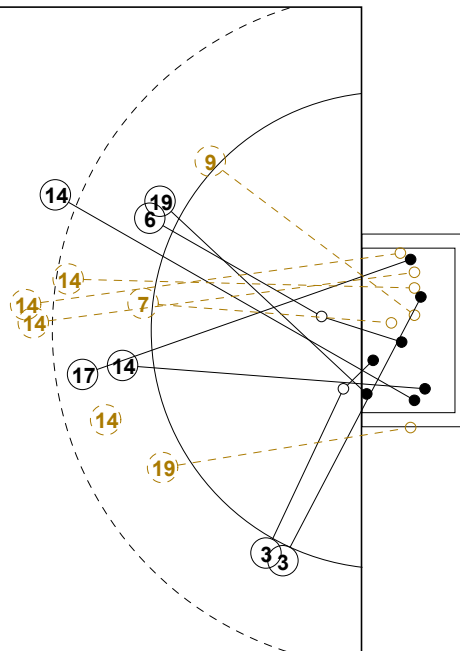

# 2014 WOMEN'S YOUTH WORLD CHAMPIONSHIP IN MKD PICTORIAL MATCH STATISTICS

ROUND 6

MATCH 62

201412062-21-1/1

1st Half  
17 : 9

2nd Half  
21 : 25

## 2014 WOMEN'S YOUTH WORLD CHAMPIONSHIP IN MKD