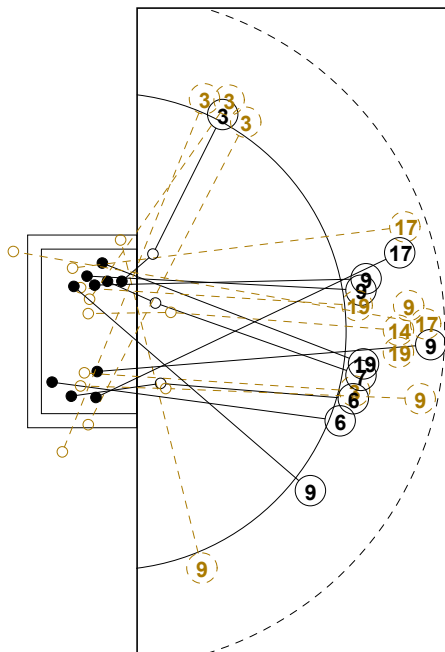

# 2014 WOMEN'S YOUTH WORLD CHAMPIONSHIP IN MKD PICTORIAL MATCH STATISTICS

ROUND 6

MATCH 62

201412062-21-1/1

1st Half  
17 : 9

2nd Half  
21 : 25

## 2014 WOMEN'S YOUTH WORLD CHAMPIONSHIP IN MKD