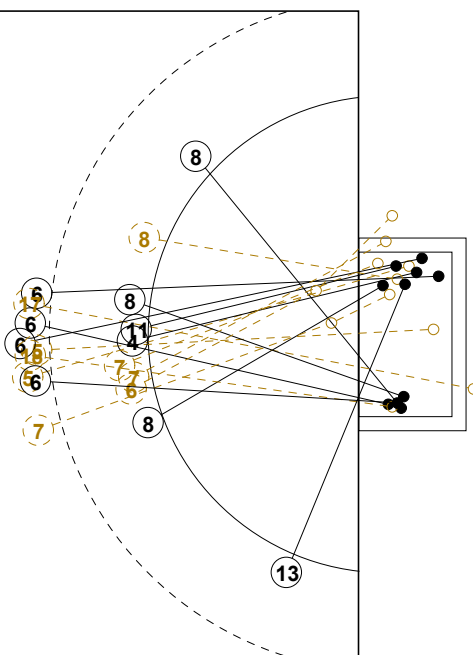

# 2014 WOMEN'S YOUTH WORLD CHAMPIONSHIP IN MKD PICTORIAL MATCH STATISTICS

ROUND 1

MATCH 5

201412005-21-1/1

1st Half  
5 : 21

2nd Half  
37 : 16

## 2014 WOMEN'S YOUTH WORLD CHAMPIONSHIP IN MKD