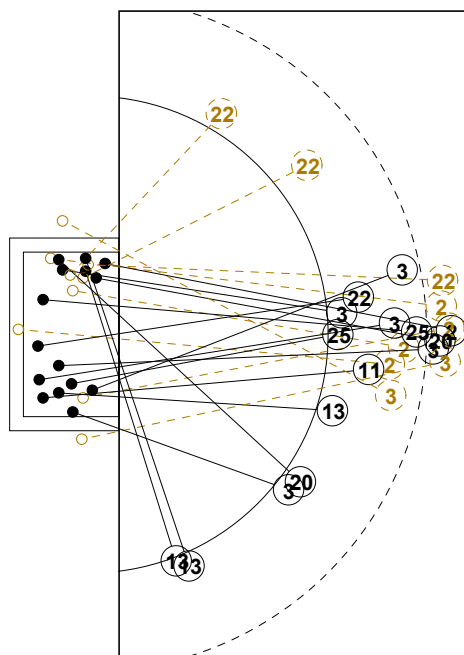

# 2014 WOMEN'S YOUTH WORLD CHAMPIONSHIP IN MKD PICTORIAL MATCH STATISTICS

ROUND 1

MATCH 5

201412005-21-1/1

1st Half  
5 : 21

2nd Half  
37 : 16

## 2014 WOMEN'S YOUTH WORLD CHAMPIONSHIP IN MKD

### INDV/TEAM MATCH STATISTICS

OFFICIAL  
HANDBALL  
YOUTH WOMEN

PRELIMINARY  
ROUND 1

GROUP B  
MATCH 5

201412005-14-1/2  
OHRID  
20/07/2014 11:45

No.	Name	Field Shot	Line Shot	Wing Shot	Fast Brk.	Brk. Thr.	Free Thr.	7m Thr.	Total	Rate %	ASST.	ERR.	WAR.	2'	D+DR	TIME
<b>NORWAY(NOR)</b>																
<i>(COURT PLAYER)</i>																
1	LERSTAD Tonje H.									0.0%						00:21:33
2	HJERTNER Maria	1/4			0/1				1/5	20.0%		1	1	2		00:30:15
3	NYGAARD Julie	2/4	2/2		1/1				5/7	71.4%						00:17:07
7	NORD Vilde K.		1/1		3/5				4/6	66.7%						00:29:58
8	HAUGSTVEDT Stine				1/1				1/1	100%	1	3		1		00:24:35
10	HERNES Ida Marie	1/2	2/2		4/4			3/3	10/11	90.9%		2	1			00:29:58
11	KALLESTAD Anna				1/1				1/1	100%	1	2		1		00:15:32
12	FROELAND Amalie									0.0%	3	4				00:38:27
13	BERGSET Malene			2/2	1/1				3/3	100%		1				00:25:28
15	ROENNINGEN Sara				1/1				1/1	100%	2					00:25:34
16	RAASOK Eli M.									0.0%						00:00:00
20	ROENNING F. N.	3/3	1/1						4/4	100%	1					00:33:51
21	SOLAAS K.B.	1/1							1/1	100%	2	1	1			00:27:55
22	LEREN Mette K.	0/1	0/1	0/1	1/2				1/5	20.0%		4				00:51:50
23	HALVORSEN K.		2/2		1/1				3/3	100%		3				00:24:22
25	SKRBO Nejira				2/2				2/2	100%						00:21:57
<b>Total</b>		8/15	8/9	2/3	16/20			3/3	37/50	74.0%	10	21	3	4		
<i>(GOALKEEPER)</i>																
1	LERSTAD Tonje H.	2/3	2/4	2/2		1/1		1/1	8/11	72.7%						00:21:33
12	FROELAND Amalie	6/10	2/6	1/2	0/1	0/1	0/1	0/1	9/22	40.9%	3	4				00:38:27
<b>Total</b>		8/13	4/10	3/4	0/1	1/2	0/1	1/2	17/33	51.5%	3	4				