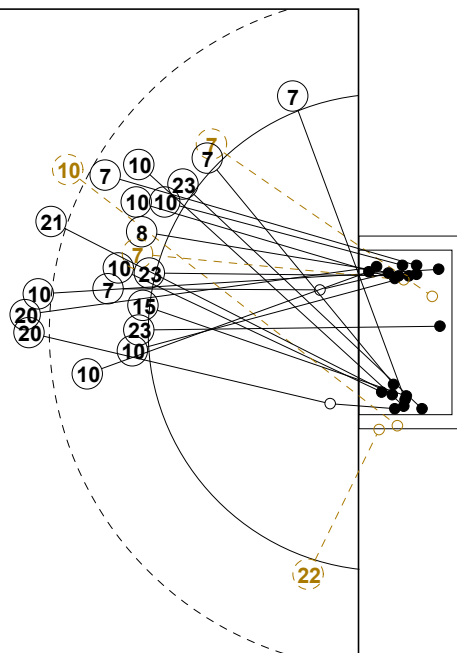

# 2014 WOMEN'S YOUTH WORLD CHAMPIONSHIP IN MKD PICTORIAL MATCH STATISTICS

ROUND 1

MATCH 5

201412005-21-1/1

1st Half  
5 : 21

2nd Half  
37 : 16

## 2014 WOMEN'S YOUTH WORLD CHAMPIONSHIP IN MKD

### INDV/TEAM MATCH STATISTICS

OFFICIAL  
HANDBALL  
YOUTH WOMEN

PRELIMINARY  
ROUND 1

GROUP B  
MATCH 5

201412005-14-1/2  
OHRID  
20/07/2014 11:45

No.	Name	Field Shot	Line Shot	Wing Shot	Fast Brk.	Brk. Thr.	Free Thr.	7m Thr.	Total	Rate %	ASST.	ERR.	WAR.	2'	D+DR	TIME
<b>NORWAY(NOR)</b>																
<i>(COURT PLAYER)</i>																
1	LERSTAD Tonje H.									0.0%						00:21:33
2	HJERTNER Maria	1/4			0/1				1/5	20.0%		1	1	2		00:30:15
3	NYGAARD Julie	2/4	2/2		1/1				5/7	71.4%						00:17:07
7	NORD Vilde K.		1/1		3/5				4/6	66.7%						00:29:58
8	HAUGSTVEDT Stine				1/1				1/1	100%	1	3		1		00:24:35
10	HERNES Ida Marie	1/2	2/2		4/4			3/3	10/11	90.9%		2	1			00:29:58
11	KALLESTAD Anna				1/1				1/1	100%	1	2		1		00:15:32
12	FROELAND Amalie									0.0%	3	4				00:38:27
13	BERGSET Malene			2/2	1/1				3/3	100%		1				00:25:28
15	ROENNINGEN Sara				1/1				1/1	100%	2					00:25:34
16	RAASOK Eli M.									0.0%						00:00:00
20	ROENNING F. N.	3/3	1/1						4/4	100%	1					00:33:51
21	SOLAAS K.B.	1/1							1/1	100%	2	1	1			00:27:55
22	LEREN Mette K.	0/1	0/1	0/1	1/2				1/5	20.0%		4				00:51:50
23	HALVORSEN K.		2/2		1/1				3/3	100%		3				00:24:22
25	SKRBO Nejira				2/2				2/2	100%						00:21:57
<b>Total</b>		8/15	8/9	2/3	16/20			3/3	37/50	74.0%	10	21	3	4		
<i>(GOALKEEPER)</i>																
1	LERSTAD Tonje H.	2/3	2/4	2/2		1/1		1/1	8/11	72.7%						00:21:33
12	FROELAND Amalie	6/10	2/6	1/2	0/1	0/1	0/1	0/1	9/22	40.9%	3	4				00:38:27
<b>Total</b>		8/13	4/10	3/4	0/1	1/2	0/1	1/2	17/33	51.5%	3	4				