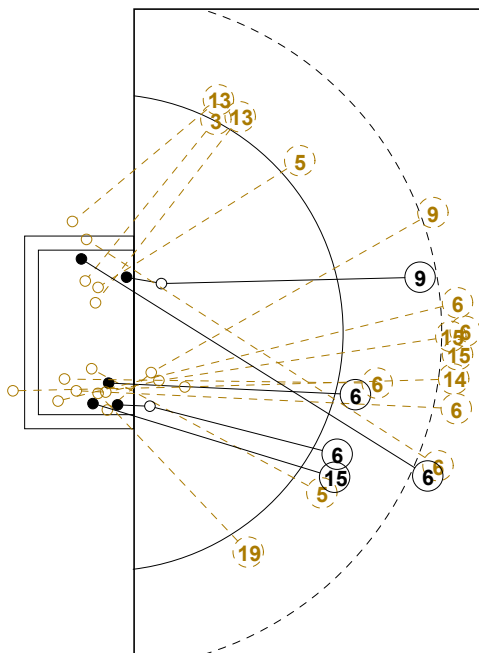

# 2014 WOMEN'S YOUTH WORLD CHAMPIONSHIP IN MKD PICTORIAL MATCH STATISTICS

ROUND 1

MATCH 5

201412005-21-1/1

1st Half  
5 : 21

2nd Half  
37 : 16

## 2014 WOMEN'S YOUTH WORLD CHAMPIONSHIP IN MKD

### INDV/TEAM MATCH STATISTICS

OFFICIAL  
HANDBALL  
YOUTH WOMEN

PRELIMINARY  
ROUND 1

GROUP B  
MATCH 5

201412005-14-1/2  
OHRID  
20/07/2014 11:45

No.	Name	Field Shot	Line Shot	Wing Shot	Fast Brk.	Brk. Thr.	Free Thr.	7m Thr.	Total	Rate %	ASST.	ERR.	WAR.	2'	D+DR	TIME
<b>NORWAY(NOR)</b>																
<i>(COURT PLAYER)</i>																
1	LERSTAD Tonje H.									0.0%						00:21:33
2	HJERTNER Maria	1/4			0/1				1/5	20.0%		1	1	2		00:30:15
3	NYGAARD Julie	2/4	2/2		1/1				5/7	71.4%						00:17:07
7	NORD Vilde K.		1/1		3/5				4/6	66.7%						00:29:58
8	HAUGSTVEDT Stine				1/1				1/1	100%	1	3		1		00:24:35
10	HERNES Ida Marie	1/2	2/2		4/4			3/3	10/11	90.9%		2	1			00:29:58
11	KALLESTAD Anna				1/1				1/1	100%	1	2		1		00:15:32
12	FROELAND Amalie									0.0%	3	4				00:38:27
13	BERGSET Malene			2/2	1/1				3/3	100%		1				00:25:28
15	ROENNINGEN Sara				1/1				1/1	100%	2					00:25:34
16	RAASOK Eli M.									0.0%						00:00:00
20	ROENNING F. N.	3/3	1/1						4/4	100%	1					00:33:51
21	SOLAAS K.B.	1/1							1/1	100%	2	1	1			00:27:55
22	LEREN Mette K.	0/1	0/1	0/1	1/2				1/5	20.0%		4				00:51:50
23	HALVORSEN K.		2/2		1/1				3/3	100%		3				00:24:22
25	SKRBO Nejira				2/2				2/2	100%						00:21:57
<b>Total</b>		8/15	8/9	2/3	16/20			3/3	37/50	74.0%	10	21	3	4		
<i>(GOALKEEPER)</i>																
1	LERSTAD Tonje H.	2/3	2/4	2/2		1/1		1/1	8/11	72.7%						00:21:33
12	FROELAND Amalie	6/10	2/6	1/2	0/1	0/1	0/1	0/1	9/22	40.9%	3	4				00:38:27
<b>Total</b>		8/13	4/10	3/4	0/1	1/2	0/1	1/2	17/33	51.5%	3	4				