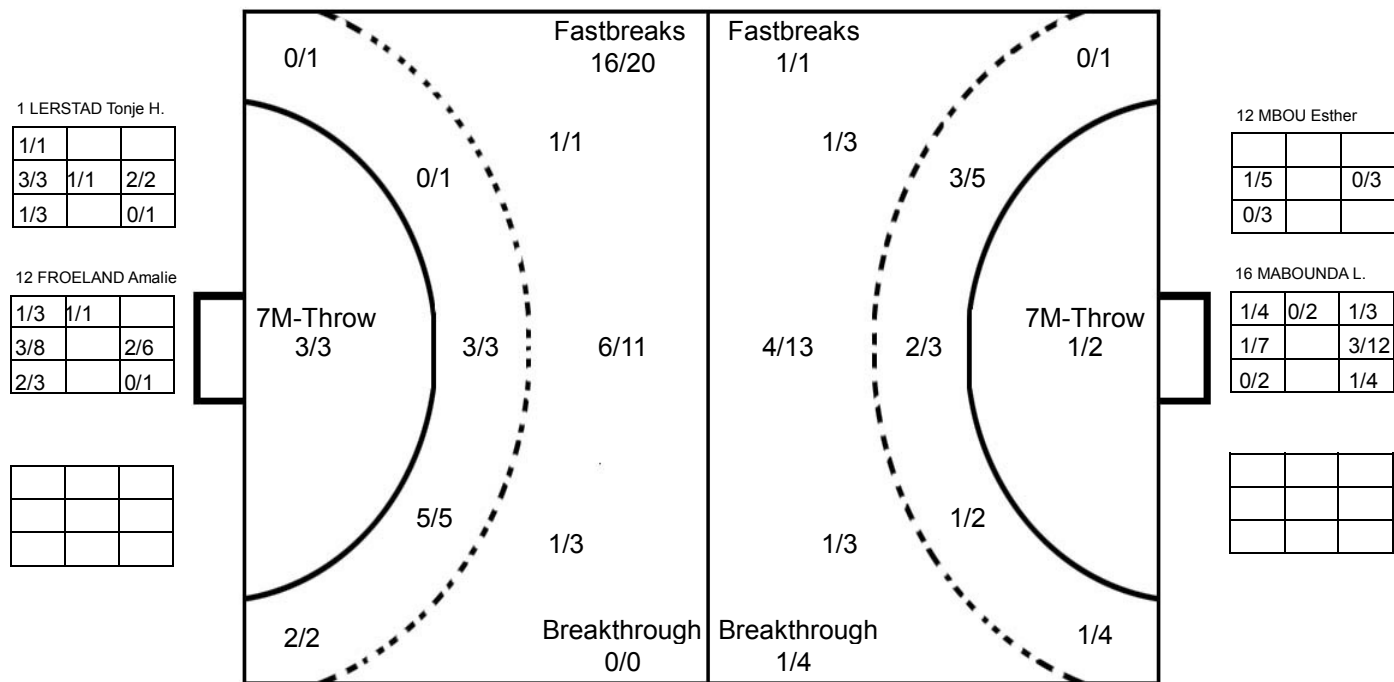

2014 WOMEN'S YOUTH WORLD CHAMPIONSHIP IN MKD MATCH SHOT REPORT

ROUND 1

MATCH 5

201412005-41-1/1

NORWAY

1 LERSTAD Tonje H.	2 HJERTNER Maria	3 NYGAARD Julie	7 NORD Viide K.	8 HAUGSTVEDT Stine	10 HERNES Ida Marie	11 KALLESTAD Anna	12 FROELAND Amalie
<table border="1" style="width: 100%; height: 40px;"><tr><td> </td><td> </td><td> </td></tr><tr><td> </td><td> </td><td> </td></tr><tr><td> </td><td> </td><td> </td></tr></table>	<table border="1" style="width: 100%; height: 40px;"><tr><td> </td><td> </td><td> </td></tr><tr><td> </td><td> </td><td> </td></tr><tr><td> </td><td> </td><td> </td></tr></table>	<table border="1" style="width: 100%; height: 40px;"><tr><td>1</td><td> </td><td> </td></tr><tr><td>2</td><td> </td><td>1</td></tr><tr><td>1</td><td> </td><td> </td></tr></table>	<table border="1" style="width: 100%; height: 40px;"><tr><td> </td><td> </td><td> </td></tr><tr><td>1</td><td> </td><td>2</td></tr><tr><td>1</td><td> </td><td> </td></tr></table>	<table border="1" style="width: 100%; height: 40px;"><tr><td> </td><td> </td><td> </td></tr><tr><td>1</td><td> </td><td> </td></tr><tr><td> </td><td> </td><td> </td></tr></table>	<table border="1" style="width: 100%; height: 40px;"><tr><td>1</td><td> </td><td> </td></tr><tr><td>3</td><td> </td><td>3</td></tr><tr><td>2</td><td> </td><td>1</td></tr></table>	<table border="1" style="width: 100%; height: 40px;"><tr><td>1</td><td> </td><td> </td></tr><tr><td> </td><td> </td><td> </td></tr><tr><td> </td><td> </td><td> </td></tr></table>	<table border="1" style="width: 100%; height: 40px;"><tr><td> </td><td> </td><td> </td></tr><tr><td> </td><td> </td><td> </td></tr><tr><td> </td><td> </td><td> </td></tr></table>
Post - 0 Miss - 0 Block - 0	Post - 1 Miss - 0 Block - 0	Post - 0 Miss - 2 Block - 0	Post - 0 Miss - 0 Block - 0	Post - 0 Miss - 0 Block - 0	Post - 1 Miss - 0 Block - 0	Post - 0 Miss - 0 Block - 0	Post - 0 Miss - 0 Block - 0
13 BERGSET Malene	15 ROENNINGEN Sara	16 RAASOK Eli M.	20 ROENNING F. N.	21 SOLAAS K.B.	22 LEREN Mette K.	23 HALVORSEN K.	25 SKRBO Nejira
<table border="1" style="width: 100%; height: 40px;"><tr><td>1</td><td> </td><td>2</td></tr><tr><td> </td><td> </td><td> </td></tr><tr><td> </td><td> </td><td> </td></tr></table>	<table border="1" style="width: 100%; height: 40px;"><tr><td> </td><td> </td><td> </td></tr><tr><td> </td><td> </td><td>1</td></tr><tr><td> </td><td> </td><td> </td></tr></table>	<table border="1" style="width: 100%; height: 40px;"><tr><td> </td><td> </td><td> </td></tr><tr><td> </td><td> </td><td> </td></tr><tr><td> </td><td> </td><td> </td></tr></table>	<table border="1" style="width: 100%; height: 40px;"><tr><td> </td><td> </td><td> </td></tr><tr><td> </td><td> </td><td>2</td></tr><tr><td>1</td><td> </td><td>1</td></tr></table>	<table border="1" style="width: 100%; height: 40px;"><tr><td> </td><td> </td><td> </td></tr><tr><td> </td><td> </td><td>1</td></tr><tr><td> </td><td> </td><td> </td></tr></table>	<table border="1" style="width: 100%; height: 40px;"><tr><td> </td><td>1</td><td> </td></tr><tr><td> </td><td> </td><td> </td></tr><tr><td> </td><td> </td><td> </td></tr></table>	<table border="1" style="width: 100%; height: 40px;"><tr><td> </td><td>1</td><td>1</td></tr><tr><td>1</td><td> </td><td> </td></tr><tr><td> </td><td> </td><td> </td></tr></table>	<table border="1" style="width: 100%; height: 40px;"><tr><td> </td><td> </td><td> </td></tr><tr><td>1</td><td> </td><td> </td></tr><tr><td> </td><td> </td><td> </td></tr></table>
Post - 0 Miss - 0 Block - 0	Post - 0 Miss - 0 Block - 0	Post - 0 Miss - 0 Block - 0	Post - 0 Miss - 0 Block - 0	Post - 0 Miss - 0 Block - 0	Post - 1 Miss - 0 Block - 0	Post - 0 Miss - 0 Block - 0	Post - 0 Miss - 0 Block - 0

CONGO

3 MOUYAMBA Belvina	4 BAHOUANASSONI B.	5 HENDO Mercianne	6 IWANGOU Maryse	7 BADIATA M.	8 MAWOUNGOU C.	9 TONDELE Avelle	11 MAHOUKOU Moud
<table border="1" style="width: 100%; height: 40px;"><tr><td> </td><td> </td><td> </td></tr><tr><td> </td><td> </td><td> </td></tr><tr><td> </td><td> </td><td> </td></tr></table>	<table border="1" style="width: 100%; height: 40px;"><tr><td> </td><td> </td><td> </td></tr><tr><td>1</td><td> </td><td> </td></tr><tr><td> </td><td> </td><td> </td></tr></table>	<table border="1" style="width: 100%; height: 40px;"><tr><td> </td><td> </td><td> </td></tr><tr><td> </td><td> </td><td> </td></tr><tr><td> </td><td> </td><td> </td></tr></table>	<table border="1" style="width: 100%; height: 40px;"><tr><td>2</td><td> </td><td> </td></tr><tr><td>1</td><td> </td><td>2</td></tr><tr><td>2</td><td> </td><td>1</td></tr></table>	<table border="1" style="width: 100%; height: 40px;"><tr><td> </td><td> </td><td> </td></tr><tr><td> </td><td> </td><td> </td></tr><tr><td> </td><td> </td><td> </td></tr></table>	<table border="1" style="width: 100%; height: 40px;"><tr><td> </td><td> </td><td> </td></tr><tr><td> </td><td> </td><td>2</td></tr><tr><td>1</td><td> </td><td> </td></tr></table>	<table border="1" style="width: 100%; height: 40px;"><tr><td> </td><td> </td><td> </td></tr><tr><td> </td><td> </td><td> </td></tr><tr><td> </td><td> </td><td>1</td></tr></table>	<table border="1" style="width: 100%; height: 40px;"><tr><td> </td><td> </td><td> </td></tr><tr><td> </td><td> </td><td> </td></tr><tr><td> </td><td> </td><td> </td></tr></table>
Post - 0 Miss - 0 Block - 0	Post - 0 Miss - 0 Block - 0	Post - 0 Miss - 0 Block - 0	Post - 1 Miss - 1 Block - 1	Post - 1 Miss - 0 Block - 0	Post - 0 Miss - 0 Block - 0	Post - 0 Miss - 0 Block - 0	Post - 0 Miss - 0 Block - 0
12 MBOU Esther	13 NZIHOU M. F.	14 KANGA Jadore	15 BHYROU Patience	16 MABOUNDA L.	17 MONDIMA	18 KIPALA Daphnee	19 PANDI Milchera
<table border="1" style="width: 100%; height: 40px;"><tr><td> </td><td> </td><td> </td></tr><tr><td> </td><td> </td><td> </td></tr><tr><td> </td><td> </td><td> </td></tr></table>	<table border="1" style="width: 100%; height: 40px;"><tr><td> </td><td> </td><td> </td></tr><tr><td>1</td><td> </td><td> </td></tr><tr><td> </td><td> </td><td> </td></tr></table>	<table border="1" style="width: 100%; height: 40px;"><tr><td> </td><td> </td><td> </td></tr><tr><td> </td><td> </td><td> </td></tr><tr><td> </td><td> </td><td> </td></tr></table>	<table border="1" style="width: 100%; height: 40px;"><tr><td> </td><td> </td><td> </td></tr><tr><td>1</td><td> </td><td> </td></tr><tr><td> </td><td> </td><td> </td></tr></table>	<table border="1" style="width: 100%; height: 40px;"><tr><td> </td><td> </td><td> </td></tr><tr><td> </td><td> </td><td> </td></tr><tr><td> </td><td> </td><td> </td></tr></table>	<table border="1" style="width: 100%; height: 40px;"><tr><td> </td><td> </td><td> </td></tr><tr><td> </td><td> </td><td> </td></tr><tr><td> </td><td> </td><td> </td></tr></table>	<table border="1" style="width: 100%; height: 40px;"><tr><td> </td><td> </td><td> </td></tr><tr><td> </td><td> </td><td> </td></tr><tr><td> </td><td> </td><td> </td></tr></table>	<table border="1" style="width: 100%; height: 40px;"><tr><td> </td><td> </td><td> </td></tr><tr><td> </td><td> </td><td> </td></tr><tr><td> </td><td> </td><td> </td></tr></table>
Post - 0 Miss - 0 Block - 0	Post - 0 Miss - 1 Block - 0	Post - 0 Miss - 1 Block - 0	Post - 0 Miss - 0 Block - 1	Post - 0 Miss - 0 Block - 0	Post - 0 Miss - 1 Block - 0	Post - 0 Miss - 0 Block - 0	Post - 0 Miss - 0 Block - 0