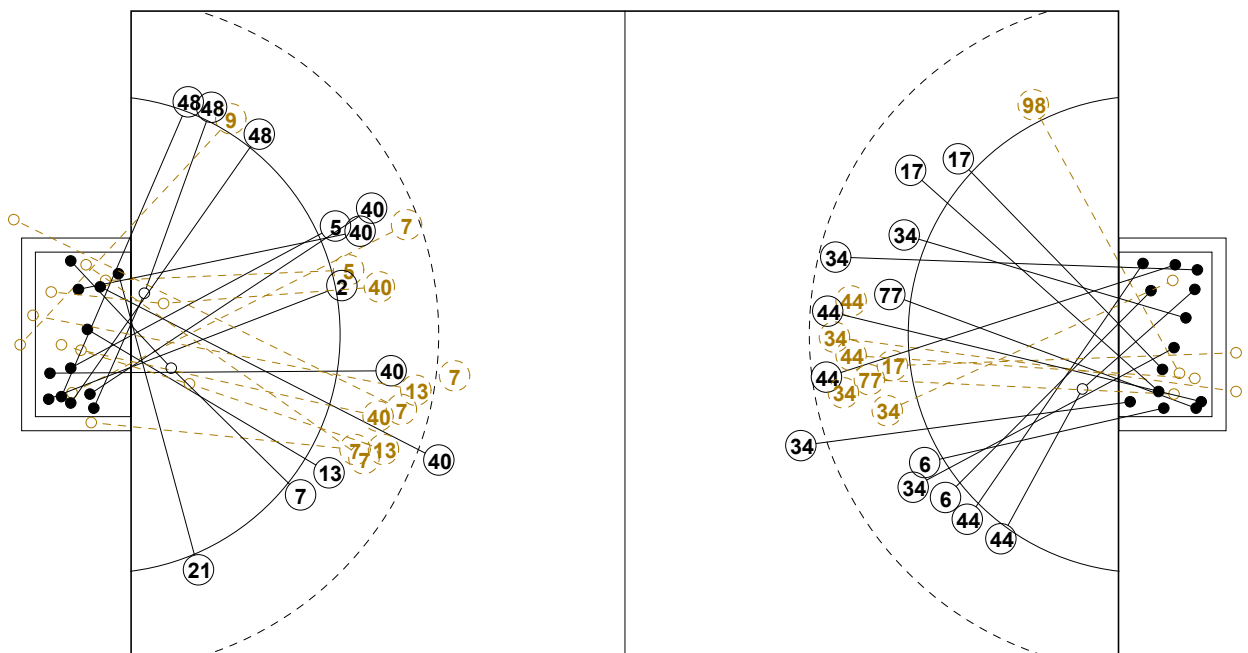

2014 WOMEN'S YOUTH WORLD CHAMPIONSHIP IN MKD PICTORIAL MATCH STATISTICS

ROUND 1

MATCH 4

201412004-21-1/1

1st Half
11 : 14

2nd Half
27 : 26

2014 WOMEN'S YOUTH WORLD CHAMPIONSHIP IN MKD

INDV/TEAM MATCH STATISTICS

OFFICIAL
HANDBALL
YOUTH WOMEN

PRELIMINARY
ROUND 1

GROUP B
MATCH 4

201412004-14-1/2
OHRID
20/07/2014 09:30

No.	Name	Field Shot	Line Shot	Wing Shot	Fast Brk.	Brk. Thr.	Free Thr.	7m Thr.	Total	Rate %	ASST.	ERR.	WAR.	2'	D+DR	TIME
RUSSIAN FEDERATION(RUS)																
<i>(COURT PLAYER)</i>																
1	RIABTCEVA A.									0.0%						00:19:44
4	SABIROVA Karina									0.0%		1				00:07:53
6	LIKHACH Kristina		1/1	1/1		1/1			3/3	100%						00:59:47
11	SUSLOVA A.		0/1						0/1	0.0%		1		1		00:13:56
14	KIPRIGINA V.									0.0%						00:07:46
15	VYDRINA Liudmila									0.0%						00:07:37
17	BELIKOVA Daria		3/3			0/1			3/4	75.0%		3	1	1		00:41:17
25	SISENOVA Karina									0.0%						00:00:00
34	MALASHENKO E.	4/10	1/1		2/3	1/1		1/1	9/16	56.3%	2	3		1		00:54:43
37	TITOVSKAYA A.									0.0%						00:40:16
44	VERNIGOROVA V.	2/2	2/4	2/2		1/3		3/3	10/14	71.4%		2		2		00:59:47
50	STARSHOVA A.									0.0%						00:00:00
64	DUDINA Mariia									0.0%						00:00:00
77	FROLOVA Y.	0/1	0/1			1/2		0/2	1/6	16.7%	3	4		1		00:52:33
83	ZAKHAROVA T.									0.0%						00:00:00
98	MARKOVA Yulia					0/1			0/1	0.0%	1	1	1			00:52:18
Total		6/13	7/11	3/3	2/5	4/7		4/6	26/45	57.8%	6	15	2	6		
<i>(GOALKEEPER)</i>																
1	RIABTCEVA A.	1/2	1/4	1/3	1/2			0/2	4/13	30.8%						00:19:44
37	TITOVSKAYA A.	1/4	5/10	0/4		0/4		0/2	6/24	25.0%						00:40:16
Total		2/6	6/14	1/7	1/2	0/4		0/4	10/37	27.0%						

COURT PLAYER: GOALS/SHOTS

GOALKEEPER: SAVED/SHOTS

TEAM TOTALS	GOALS	SAVED	MISSED	POST	BLOCKED	TOTAL	RATE(%)
Field Shot	6	3	3		1	13	46.2%
Line Shot	7	1	1		2	11	63.6%
Wing Shot	3					3	100.0%
Fastbreak	2	2	1			5	40.0%
Breakthrough	4	2		1		7	57.1%
Free Throw							0.0%
7M-Throw	4	2				6	66.7%