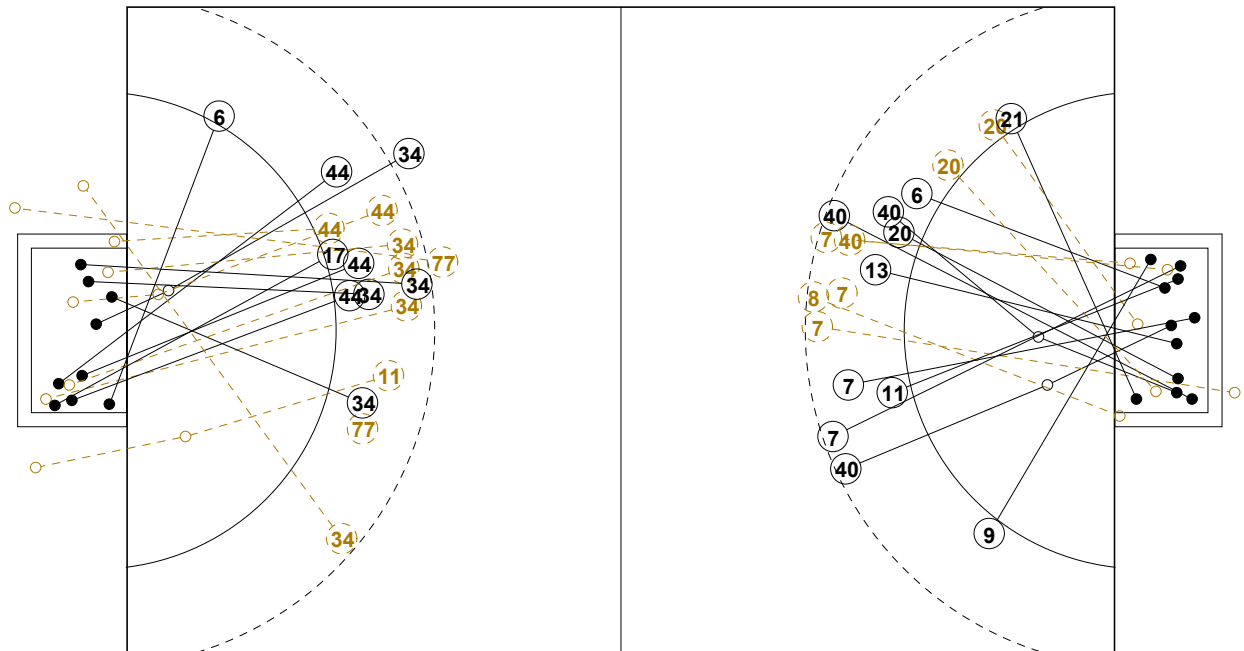

2014 WOMEN'S YOUTH WORLD CHAMPIONSHIP IN MKD PICTORIAL MATCH STATISTICS

ROUND 1

MATCH 4

201412004-21-1/1

1st Half
11 : 14

2nd Half
27 : 26

2014 WOMEN'S YOUTH WORLD CHAMPIONSHIP IN MKD

INDV/TEAM MATCH STATISTICS

OFFICIAL
HANDBALL
YOUTH WOMEN

PRELIMINARY
ROUND 1

GROUP B
MATCH 4

201412004-14-1/2
OHRID
20/07/2014 09:30

No.	Name	Field Shot	Line Shot	Wing Shot	Fast Brk.	Brk. Thr.	Free Thr.	7m Thr.	Total	Rate %	ASST.	ERR.	WAR.	2'	D+DR	TIME
RUSSIAN FEDERATION(RUS)																
<i>(COURT PLAYER)</i>																
1	RIABTCEVA A.									0.0%						00:19:44
4	SABIROVA Karina									0.0%		1				00:07:53
6	LIKHACH Kristina		1/1	1/1		1/1			3/3	100%						00:59:47
11	SUSLOVA A.		0/1						0/1	0.0%		1		1		00:13:56
14	KIPRIGINA V.									0.0%						00:07:46
15	VYDRINA Liudmila									0.0%						00:07:37
17	BELIKOVA Daria		3/3			0/1			3/4	75.0%		3	1	1		00:41:17
25	SISENOVA Karina									0.0%						00:00:00
34	MALASHENKO E.	4/10	1/1		2/3	1/1		1/1	9/16	56.3%	2	3		1		00:54:43
37	TITOVSKAYA A.									0.0%						00:40:16
44	VERNIGOROVA V.	2/2	2/4	2/2		1/3		3/3	10/14	71.4%		2		2		00:59:47
50	STARSHOVA A.									0.0%						00:00:00
64	DUDINA Mariia									0.0%						00:00:00
77	FROLOVA Y.	0/1	0/1			1/2		0/2	1/6	16.7%	3	4		1		00:52:33
83	ZAKHAROVA T.									0.0%						00:00:00
98	MARKOVA Yulia					0/1			0/1	0.0%	1	1	1			00:52:18
Total		6/13	7/11	3/3	2/5	4/7		4/6	26/45	57.8%	6	15	2	6		
<i>(GOALKEEPER)</i>																
1	RIABTCEVA A.	1/2	1/4	1/3	1/2			0/2	4/13	30.8%						00:19:44
37	TITOVSKAYA A.	1/4	5/10	0/4		0/4		0/2	6/24	25.0%						00:40:16
Total		2/6	6/14	1/7	1/2	0/4		0/4	10/37	27.0%						

COURT PLAYER: GOALS/SHOTS

GOALKEEPER: SAVED/SHOTS

TEAM TOTALS	GOALS	SAVED	MISSED	POST	BLOCKED	TOTAL	RATE(%)
Field Shot	6	3	3		1	13	46.2%
Line Shot	7	1	1		2	11	63.6%
Wing Shot	3					3	100.0%
Fastbreak	2	2	1			5	40.0%
Breakthrough	4	2		1		7	57.1%
Free Throw							0.0%
7M-Throw	4	2				6	66.7%